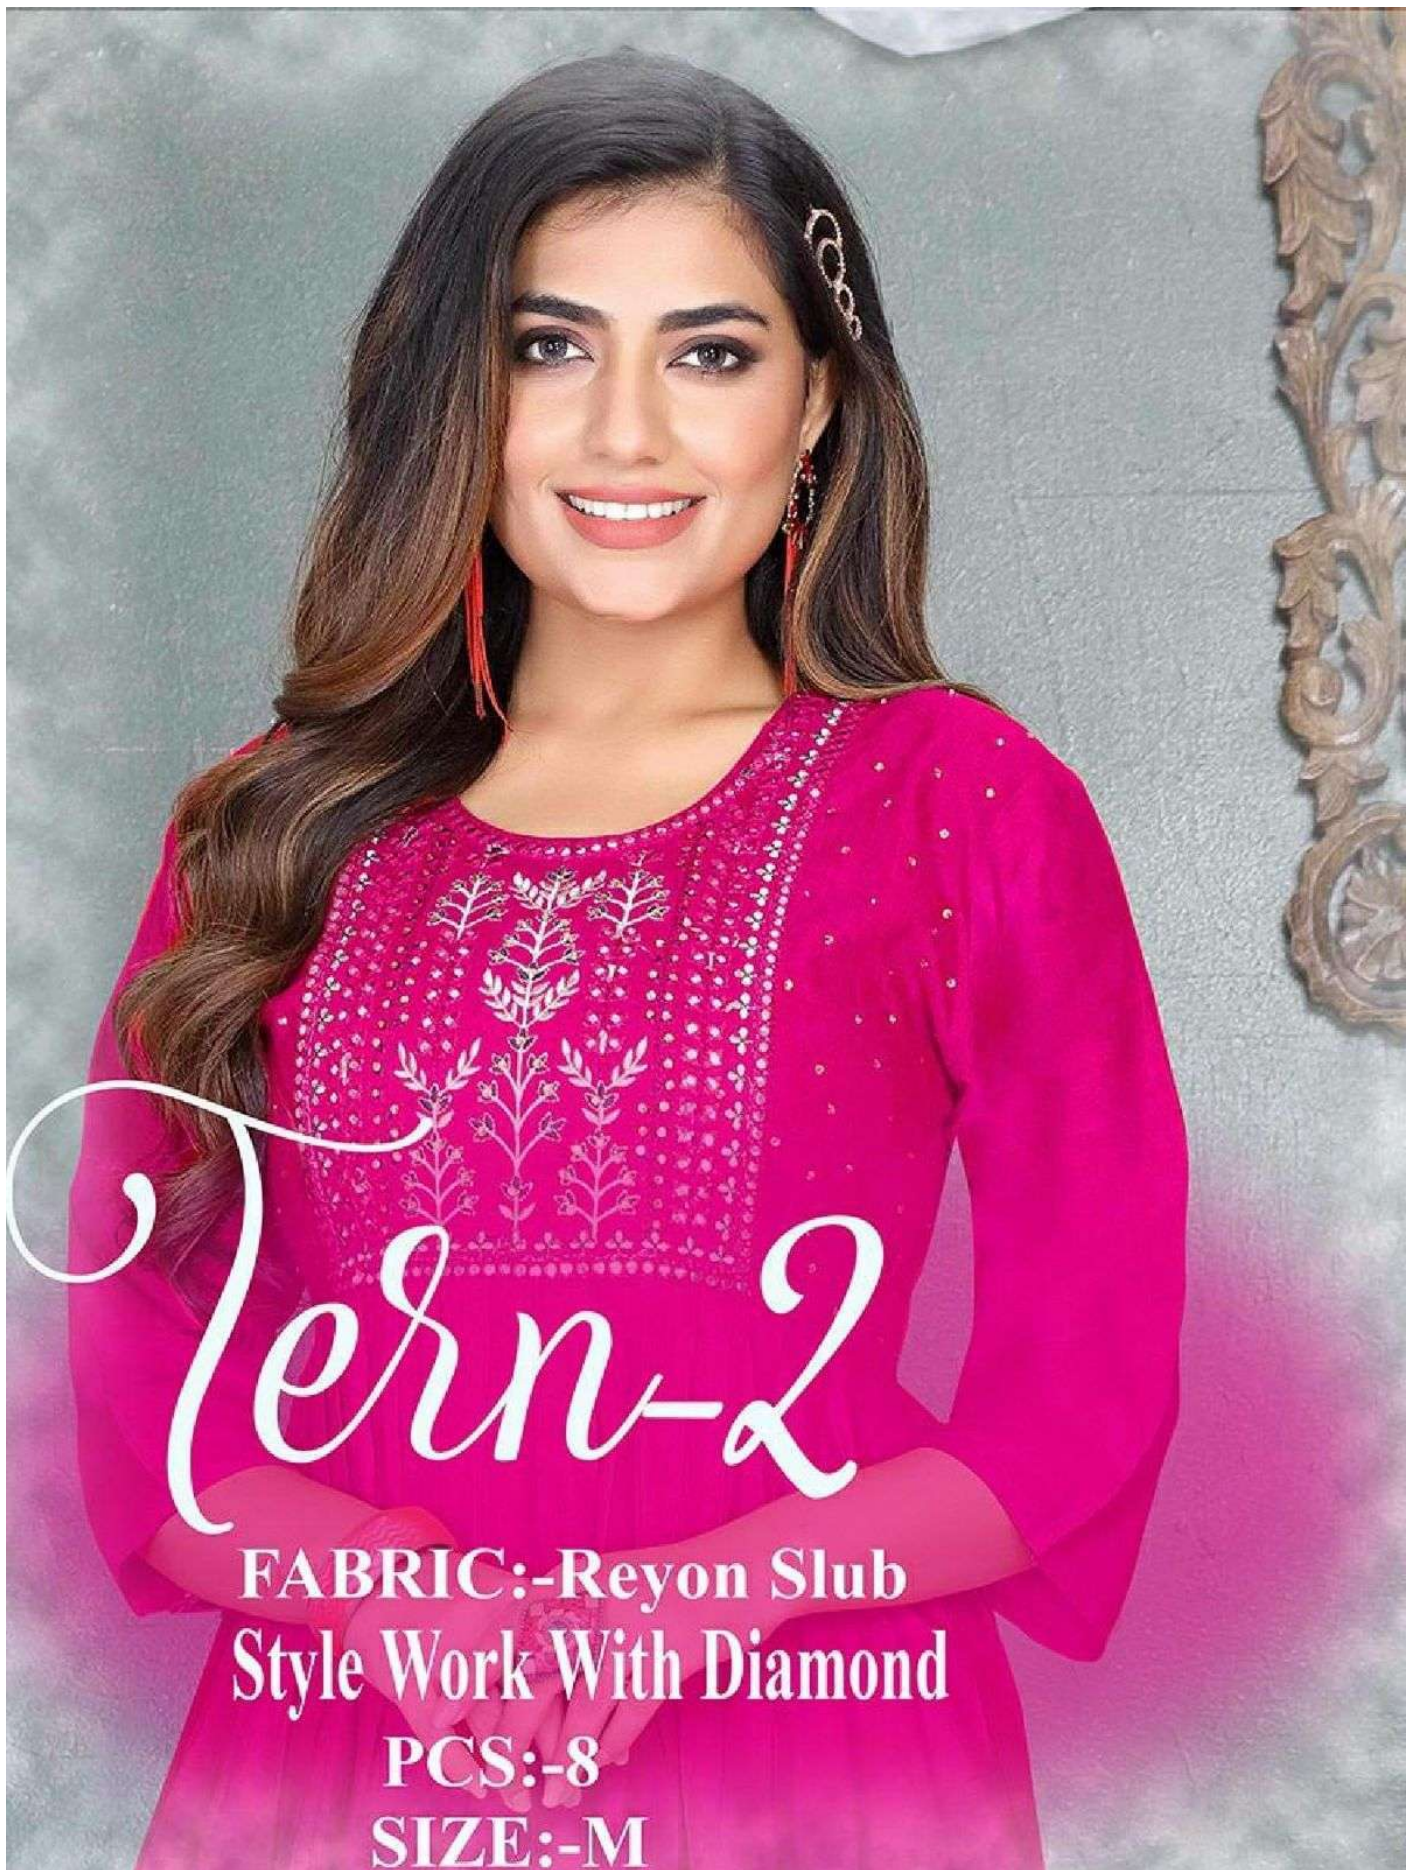

Tern-2

FABRIC:-Reyon Slub
Style Work With Diamond
PCS:-8
SIZE:-M

1006

1004

1007

1002

All rights of this publication are reserved unauthorised coping, distribution & printing is strictly prohibited .All photographs outfits & designed owned.
complimentary copy not for sale

1005

Tern-2

FABRIC:-Reyon Slub
Style Work With Diamond
PCS:-8
SIZE:-M

1008