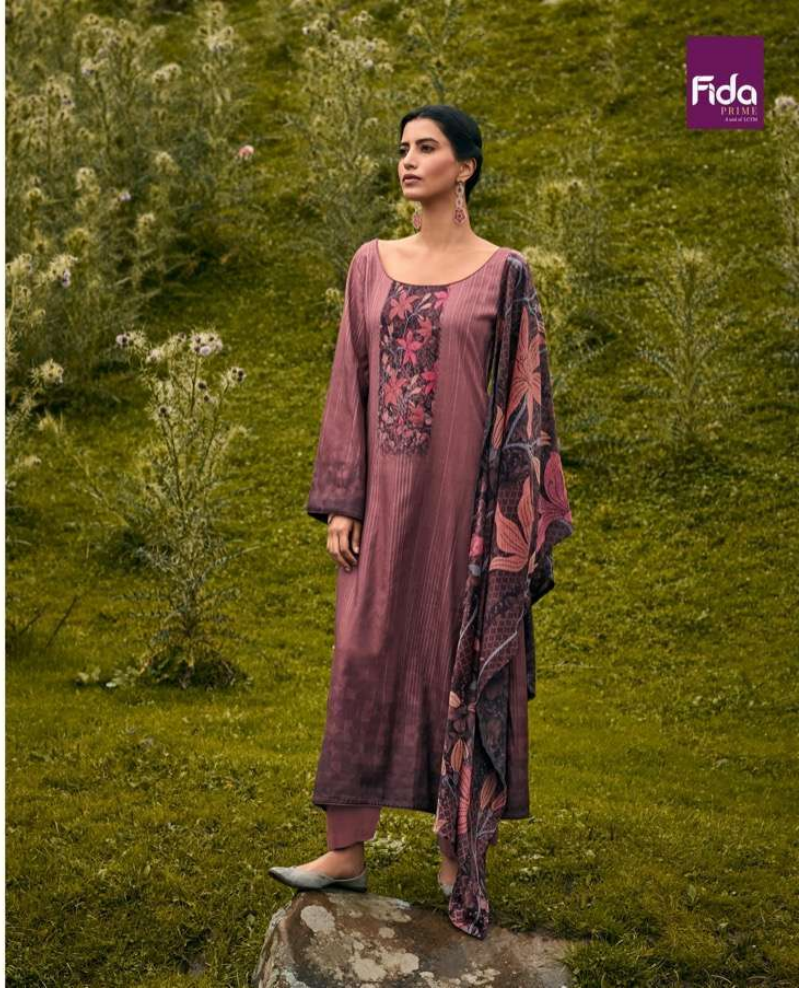

• 1004 •

• 1005 •

• 1006 •