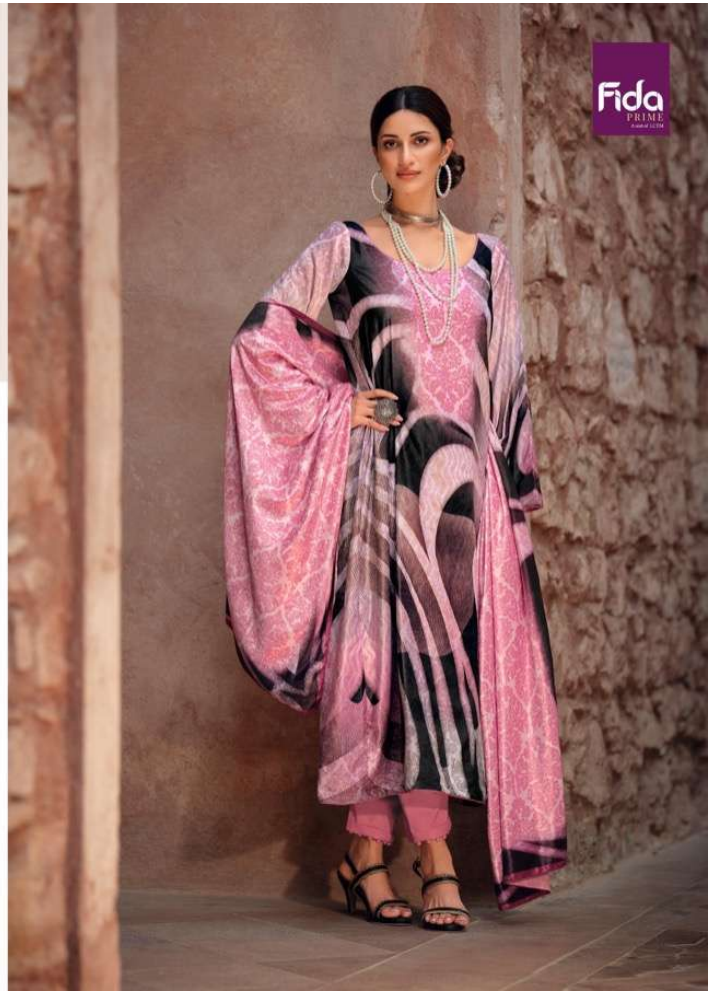

Fida
PRIME
SINCE 1998