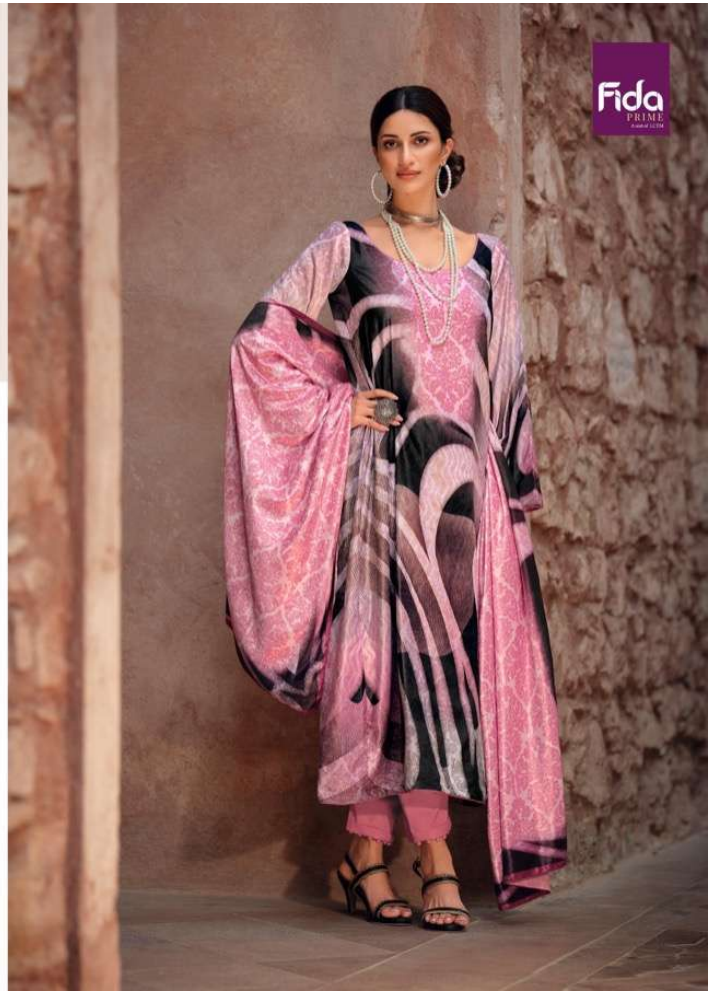

Fida
PRIME
SINCE 1998