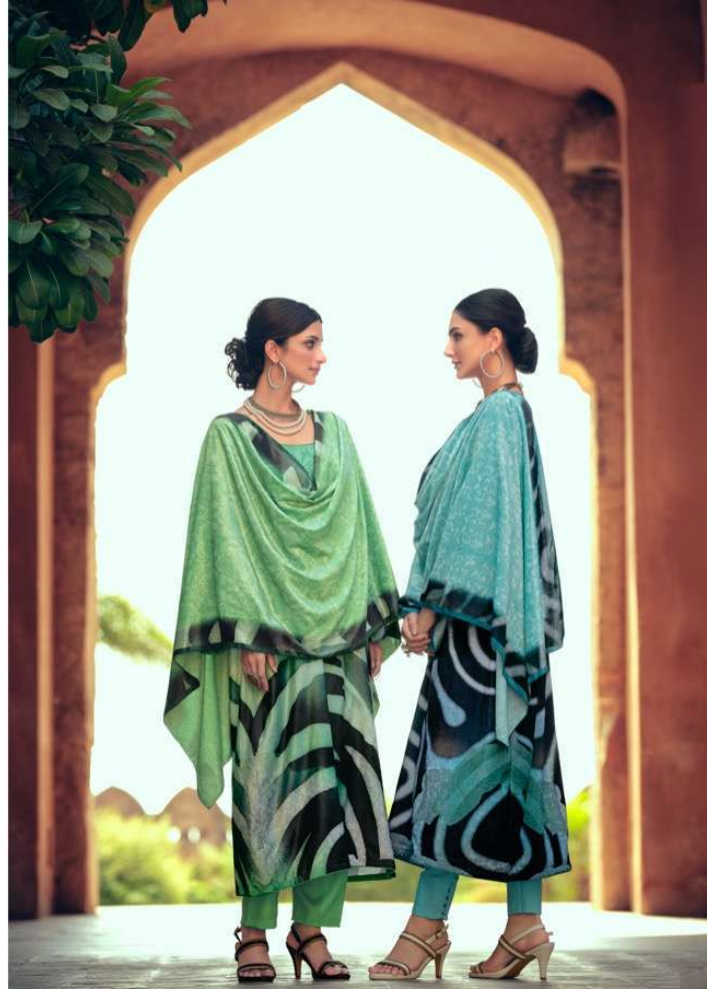

NEEL

TOP : DIGITAL VELVET.
BOTTOM : SHAHTOOSH SOLID.
DUPATTA : DIGITAL VELVET STOLE D/P

TOTAL SUITS	TOTAL AMOUNT	RATE
06	7,776/-	1296/-

A PRODUCT OF

Un-Stitched Division
SURAT

✉ sales@lctm.in
🌐 www.lctm.in

1001

1002

1003

1004

1005

1006

1006

❁ 1005