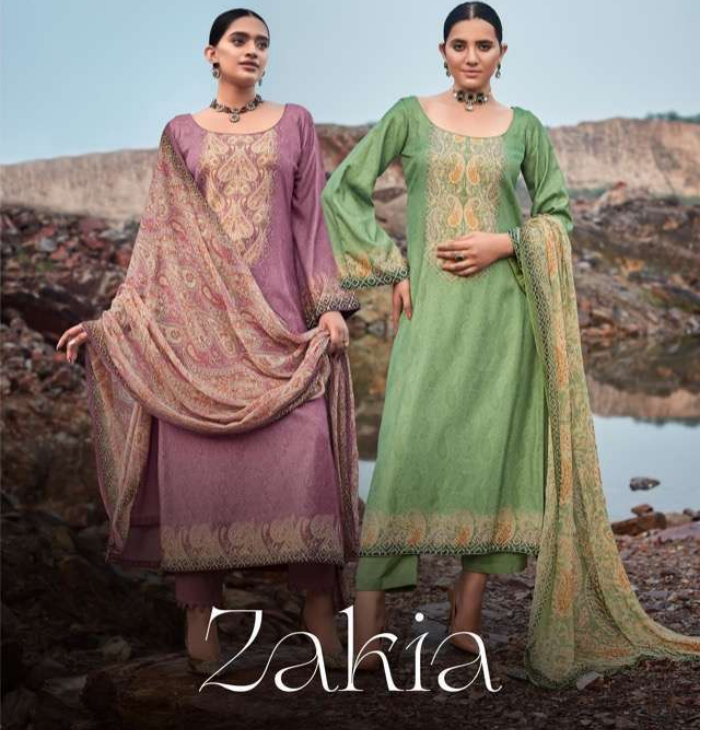

1003
☼

1004
☼

1005
☼

1006
☼

TOP : DIGITAL WOOL PASHMINA
BOTTOM : WOOL SPUN SOLID
DUPATTA : DIGITAL 40S PREMIUM CHIFFON

Un-Stitched Division
SURAT

www.lctm.in | sales@lctm.in

Zakia