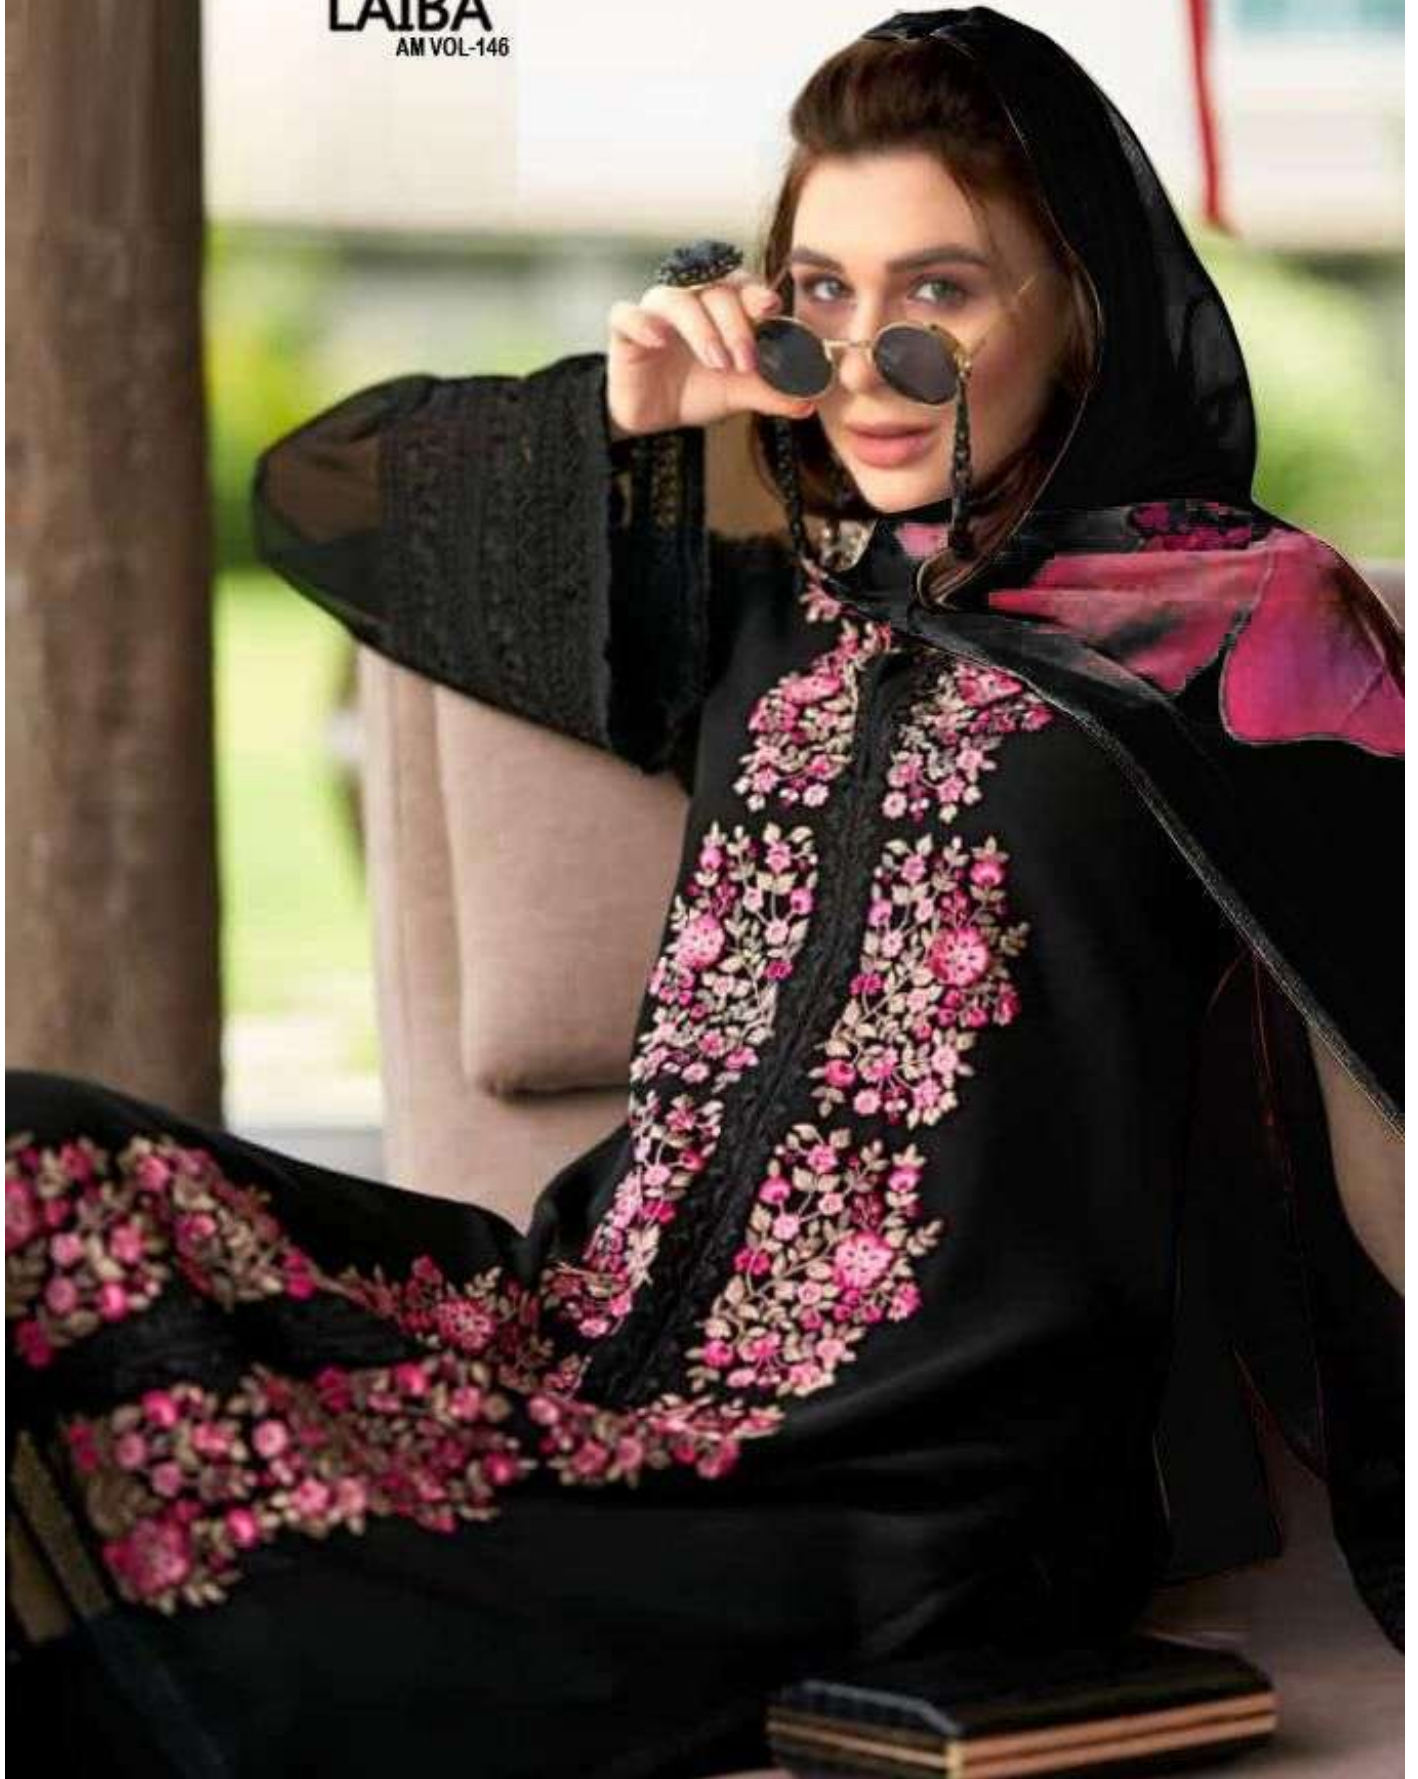

LAIBA
AM VOL-146

LAIBA
AM VOL-146

FABRICS DETAILS

TOP:-PURE GEORGETTE
BOTTOM:-PURE COTTON SARTIN STREACHABLE
SIZE:-XXL

CARE INSTRUCTIONS

DRY CLEAN RECOMMENDED
DO NOT USE ANY TYPE OF BLEACH OR STAIN REMOVING CHEMICALS
WASH & SOAK COLORED & WHITE FABRICS SEPARATELY
DO NOT OVER EXPOSE DAMP FABRIC TO STRONG SUNLIGHT
IRON AT MODERATE TEMPERATURE

FABRICS DETAILS

TOP:-PURE GEORGETTE
BOTTOM:-PURE COTTON SARTIN STREACHABLE
SIZE:-XL

CARE INSTRUCTIONS

DRY CLEAN RECOMMENDED
DO NOT USE ANY TYPE OF BLEACH OR STAIN REMOVING CHEMICALS
WASH & SOAK COLORED & WHITE FABRICS SEPARATELY
DO NOT OVER EXPOSE DAMP FABRIC TO STRONG SUNLIGHT
IRON AT MODERATE TEMPERATURE