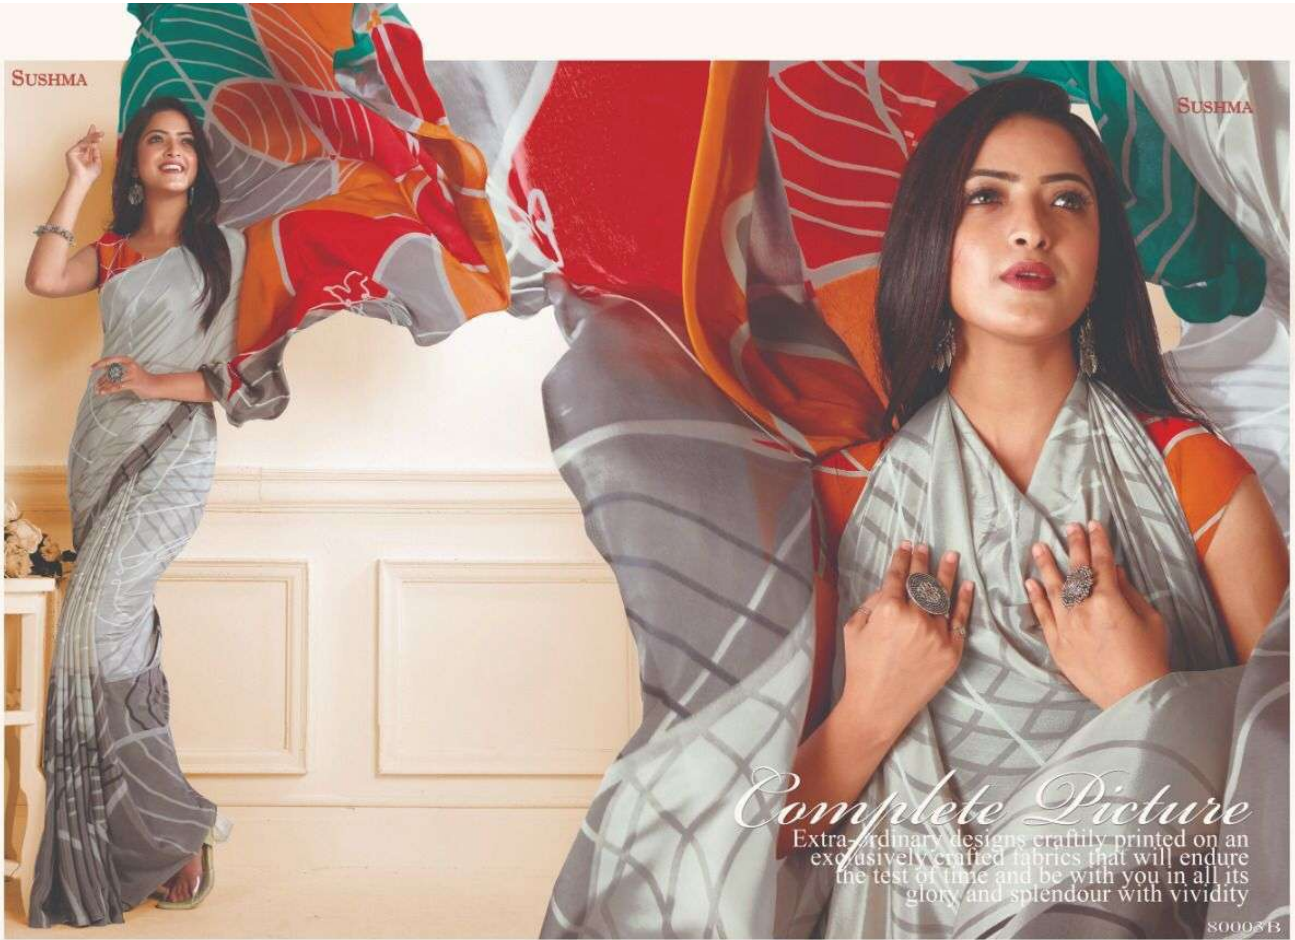

SUSHMA

SUSHMA

Complete Picture

Extra-ordinary designs craftily printed on an
exclusively crafted fabrics that will endure
the test of time and be with you in all its
glory and splendour with vividity

80003B