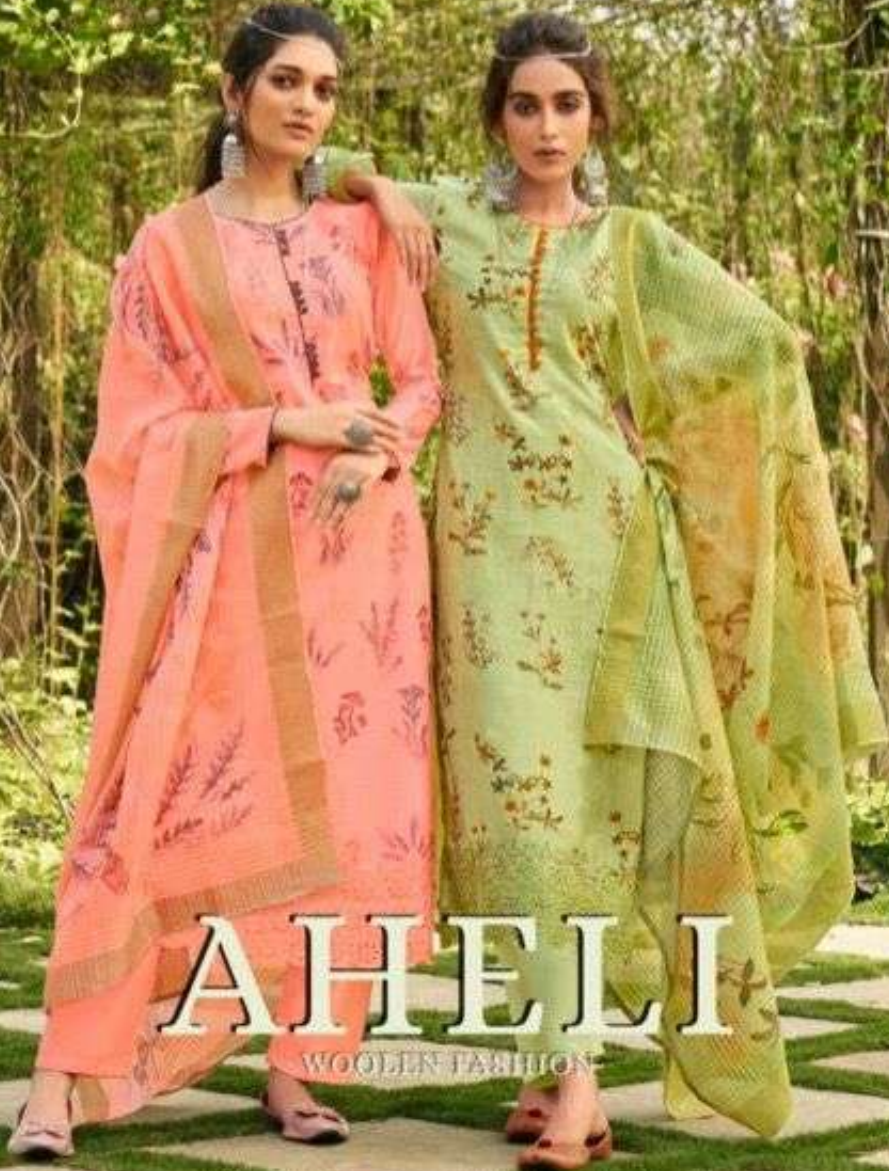

TANISHK
Fashion

AHELI
WOOLLEN FASHION