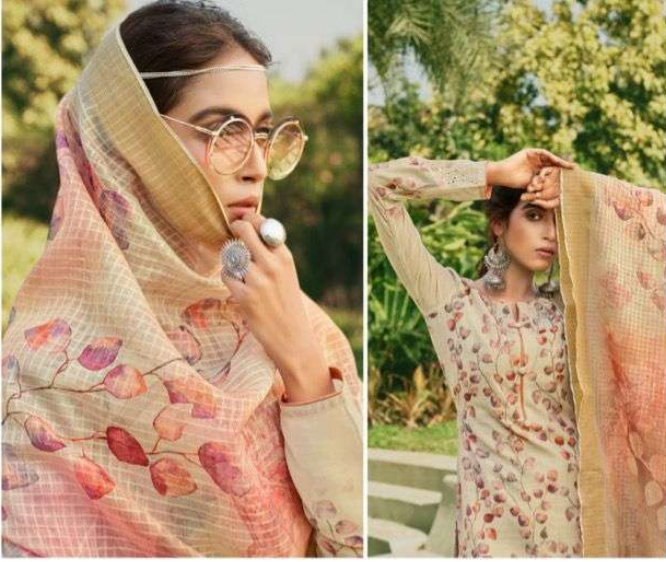

TANISHK  
Fashion

AHELI  
WOOLLEN FASHION

*Find the*  
**SERENITY WITHIN.**

*Experience the*  
**ENGANIMENI**

OF YOUR INNER SOUL!

D.NO.3304

*Experience the*  
**ENCHANTMENT**  
OF YOUR INNER SOUL

D.NO.3305

*The most stylish*  
**FASHION UPDATE**  
Live every moment to the fullest

D.NO.3301

*The most stylish*  
**FASHION UPDATE**  
Live every moment to the fullest

D.NO.3302

D.NO.3301

D.NO.3302

D.NO.3303

D.NO.3304