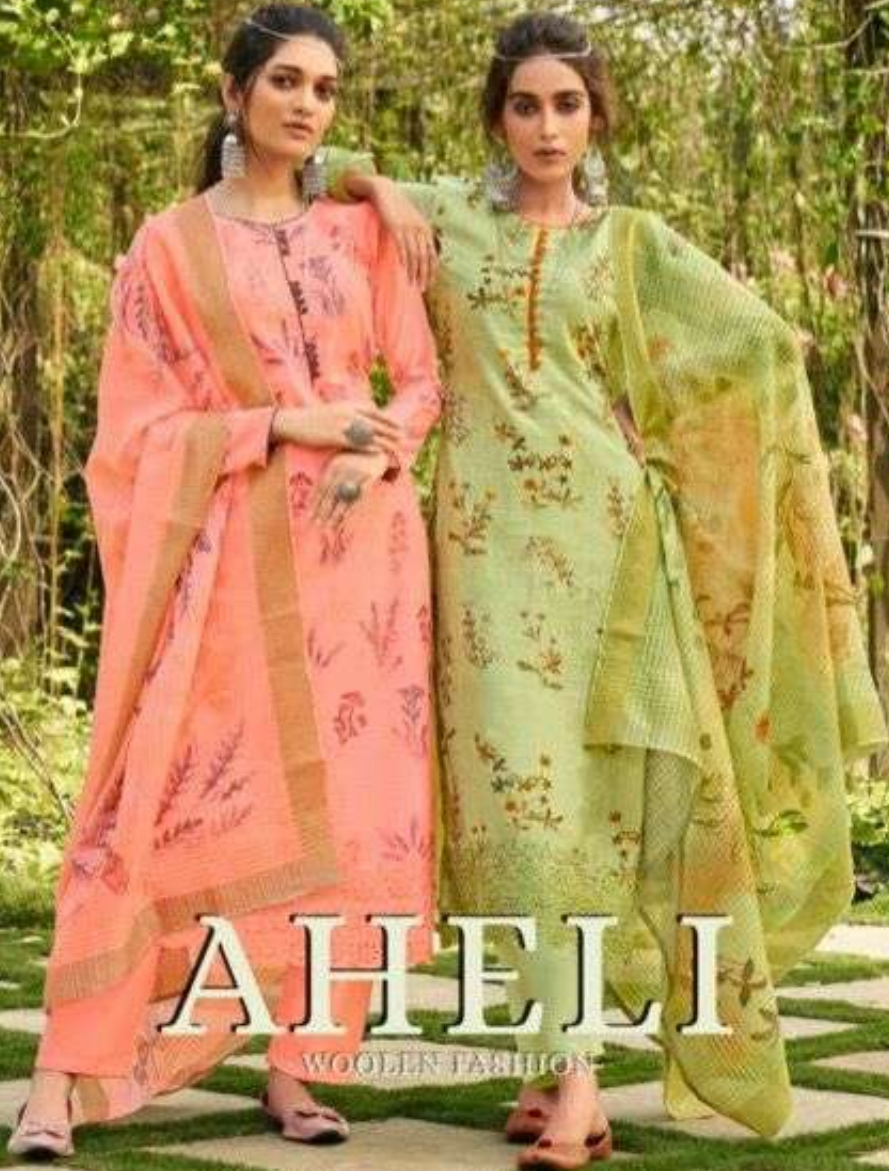

TANISHK
Fashion

AHELI
WOOLLEN FASHION

Tf

Find the
SERENITY WITHIN.

Experience the
ENGANIMENT

OF YOUR INNER SOUL!

D.NO.3304

Experience the
ENCHANTMENT
OF YOUR INNER SOUL

D.NO.3305

The most stylish
FASHION UPDATE
Live every moment to the fullest

D.NO.3301

The most stylish
FASHION UPDATE
Live every moment to the fullest

D.NO.3302

D.NO.3301

D.NO.3302

D.NO.3303

AHELI

FROM TANISHK FASHIONS,

TOP

PURE PASHMINA WITH EMBRO WORK

BOTTOM

PURE PASHMINA

DUPATTA

PURE PASHMINA SHAWL