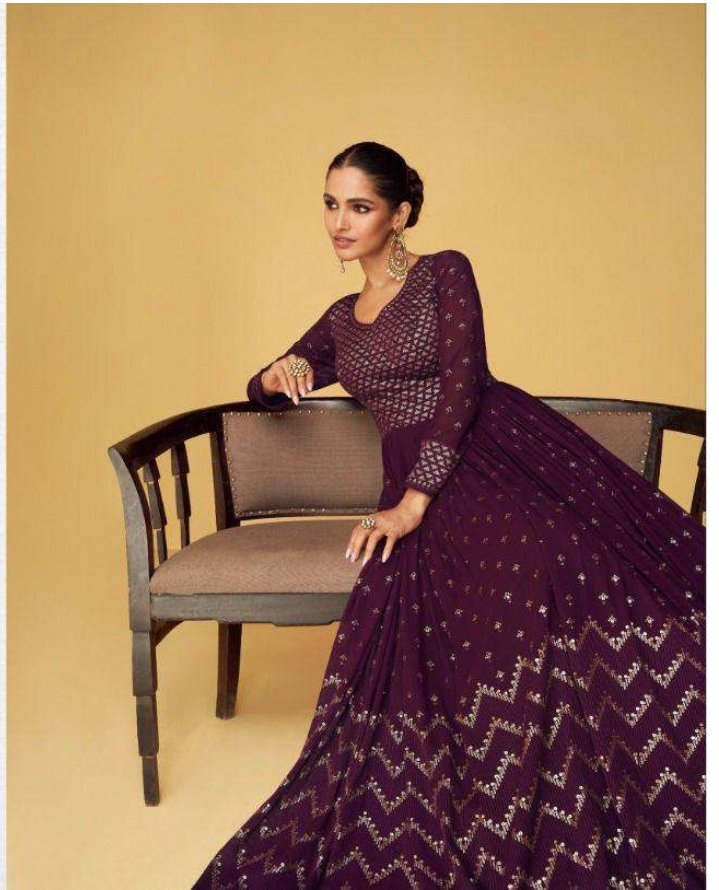

A | AASHIRWAD®
CREATION