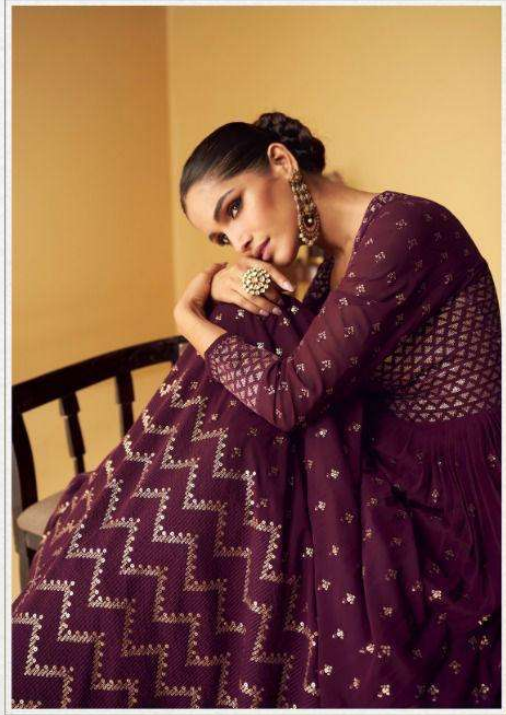

AASHIRWAD®
CREATION