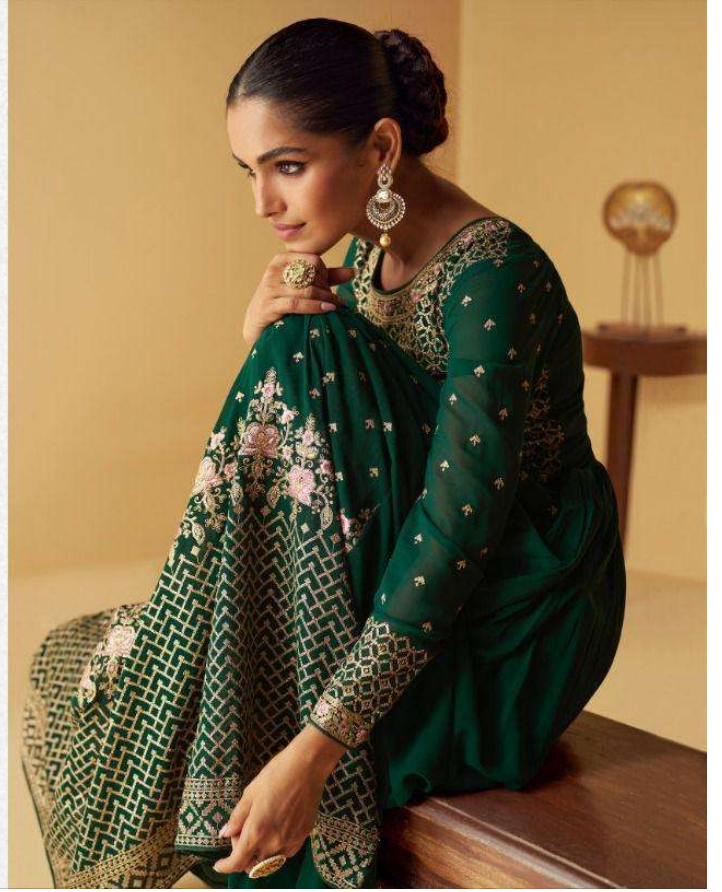

AASHIRWAD®
CREATION

~ 9361 ~