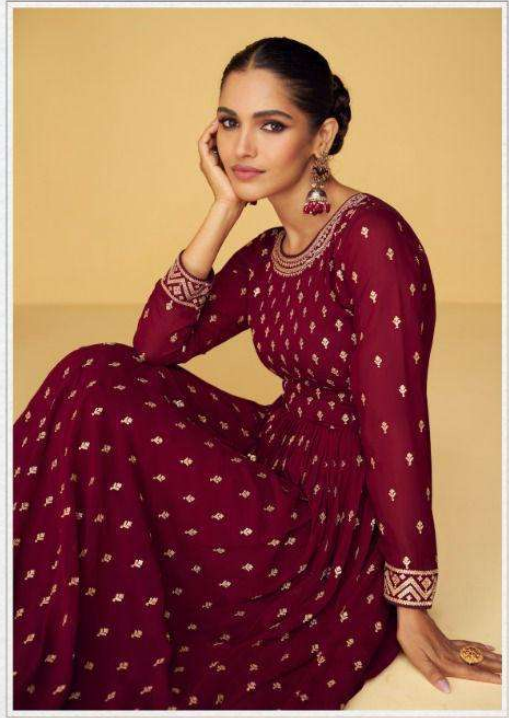

AASHIRWAD®
CREATION