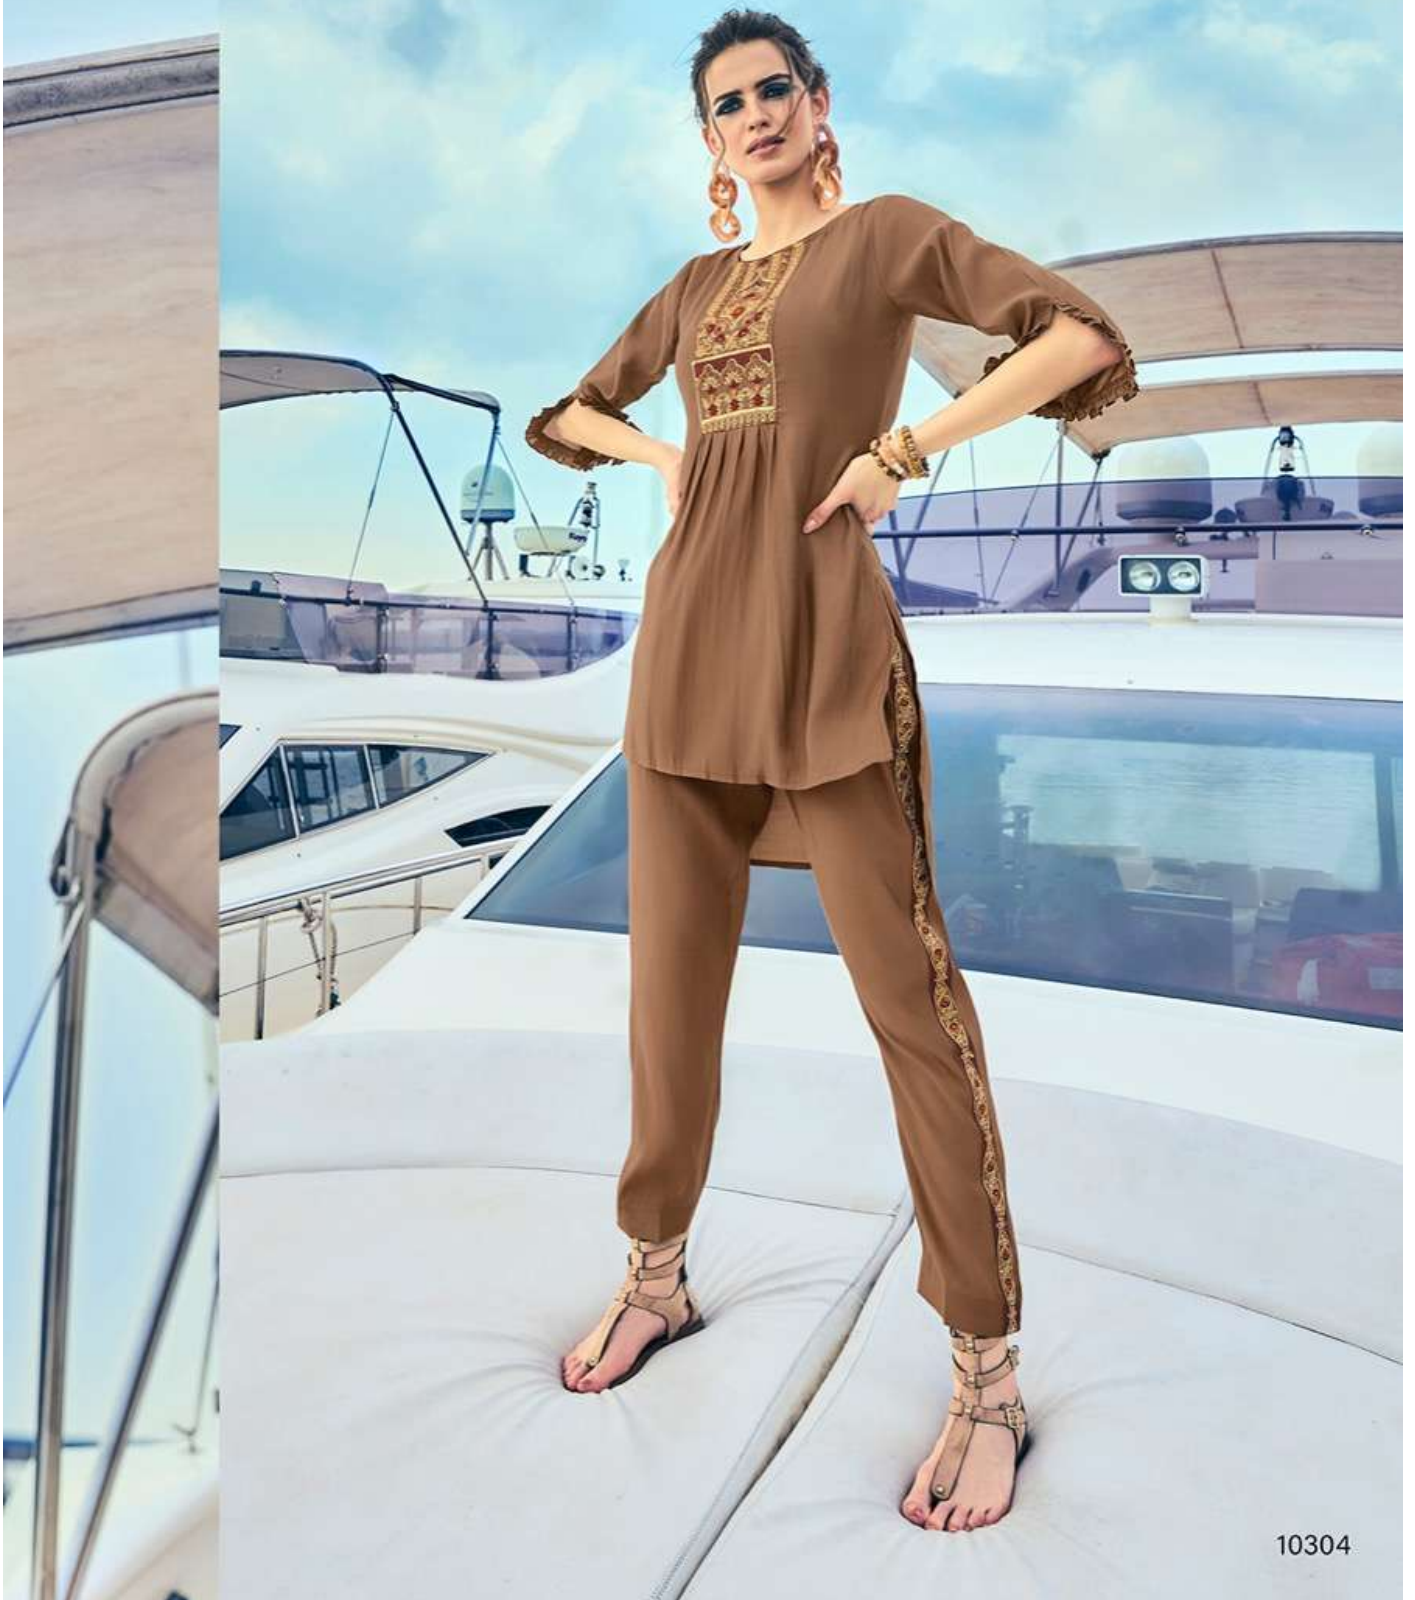

LILY & LALI[®]
GULS PRIDE
A PRODUCT OF sirona[®] GROUP

LILY & LALI[®]
GULS PRIDE
A PRODUCT OF sirona[®] GROUP

A FLORAL AFFAIR

Outfits that will make you comfortably beautiful.

10304

LILY & LALI[®]

GULS PRIDE

TOP

Natural Silk Fabric
with Heavy Coding and Embroidery work

BOTTOM

Natural Silk Pant
with embroidery & coding work side stripes

SIZES

M, L, XL, XXL, 3XL

NOTE - POCKET ON BOTH SIDE OF PANT

LILY & LALI[®]