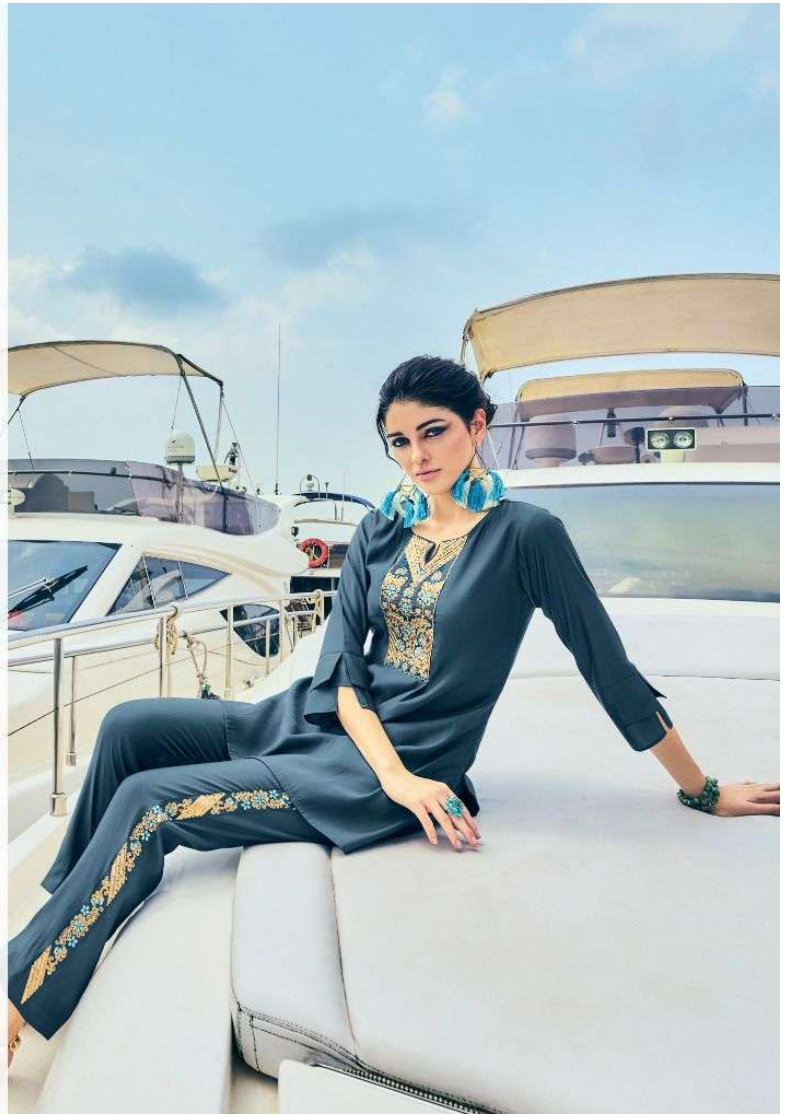

BOTTOM

Natural Silk Pant
with embroidery & coding work side stripes

SIZES

M, L, XL, XXL, 3XL

NOTE - POCKET ON BOTH SIDE OF PANT

LILY & LALI[®]

GULS PRIDE

A PRODUCT OF friona[®] GROUP