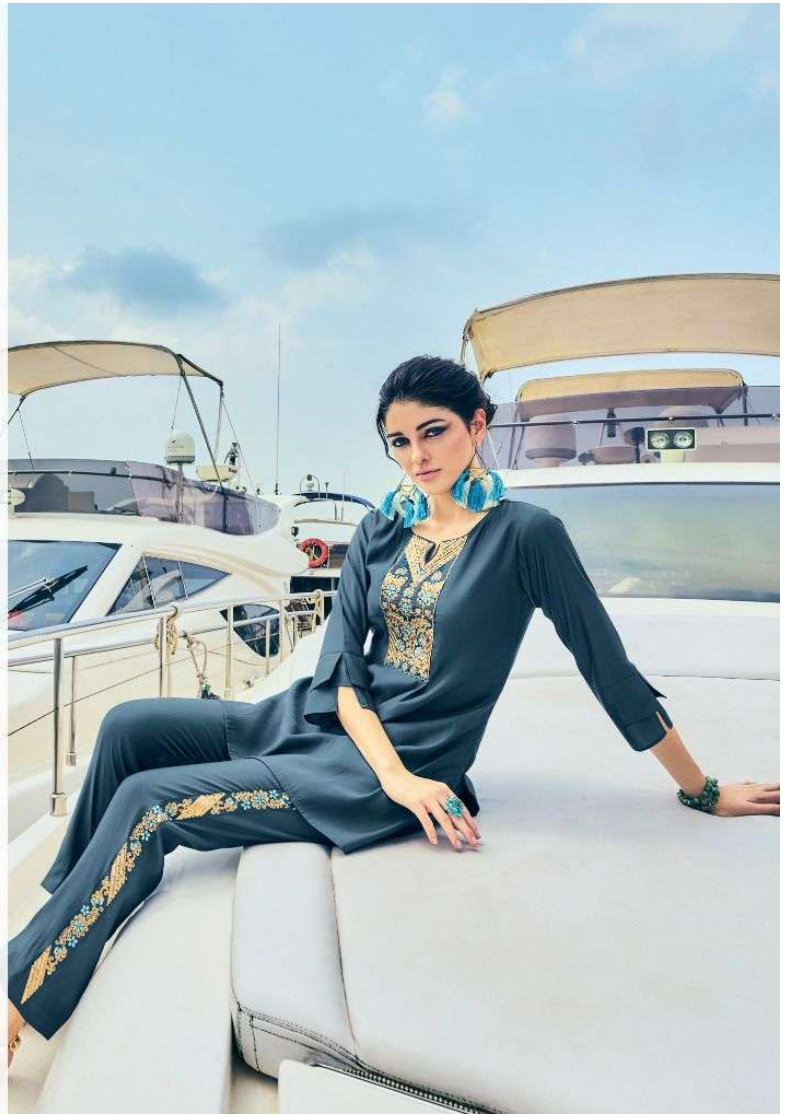

TOP

Natural Silk Fabric
with Heavy Coding and Embroidery work

BOTTOM

Natural Silk Pant
with embroidery & coding work side stripes

SIZES

M, L, XL, XXL, 3XL

NOTE - POCKET ON BOTH SIDE OF PANT

LILY & LALI[®]