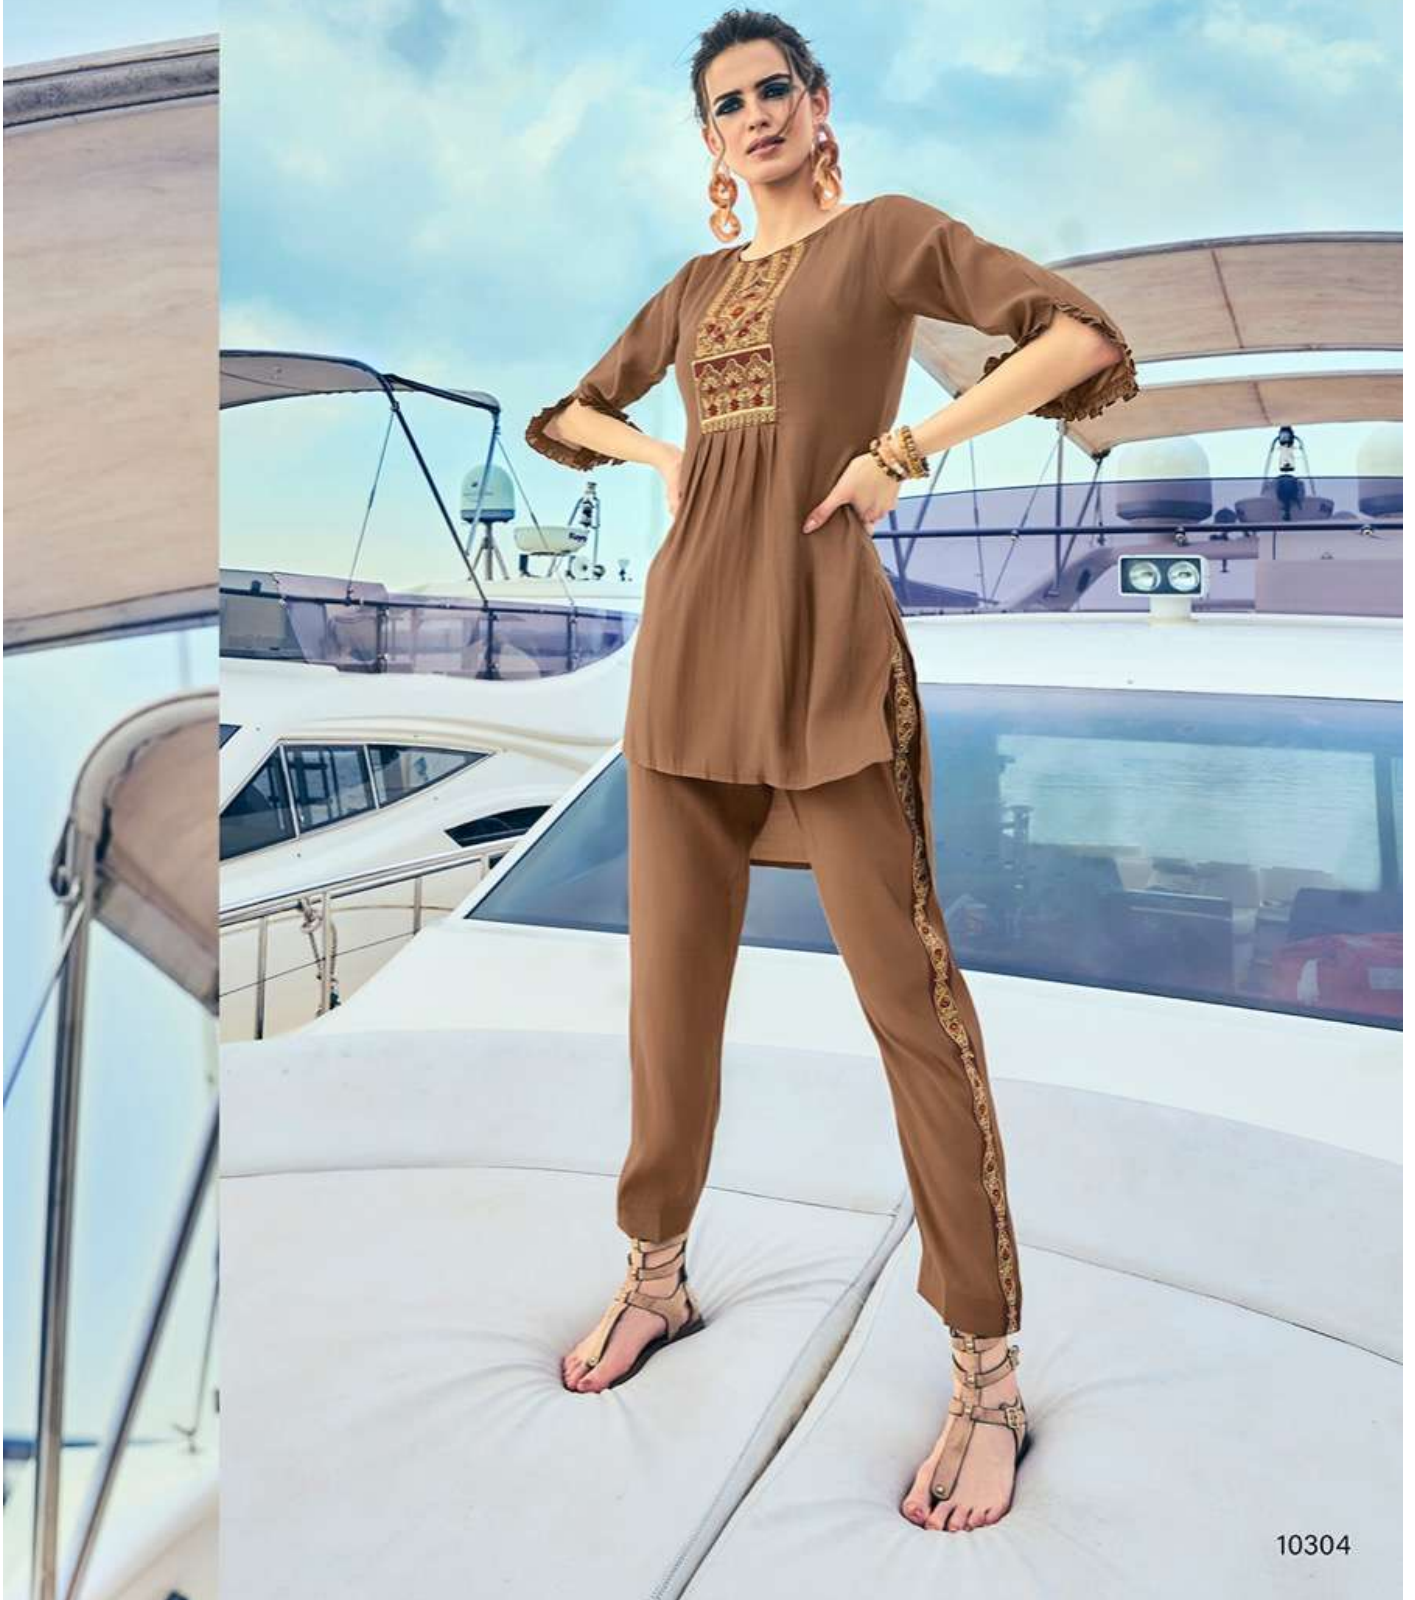

A FLORAL AFFAIR

Outfits that will make you comfortably beautiful.

10304