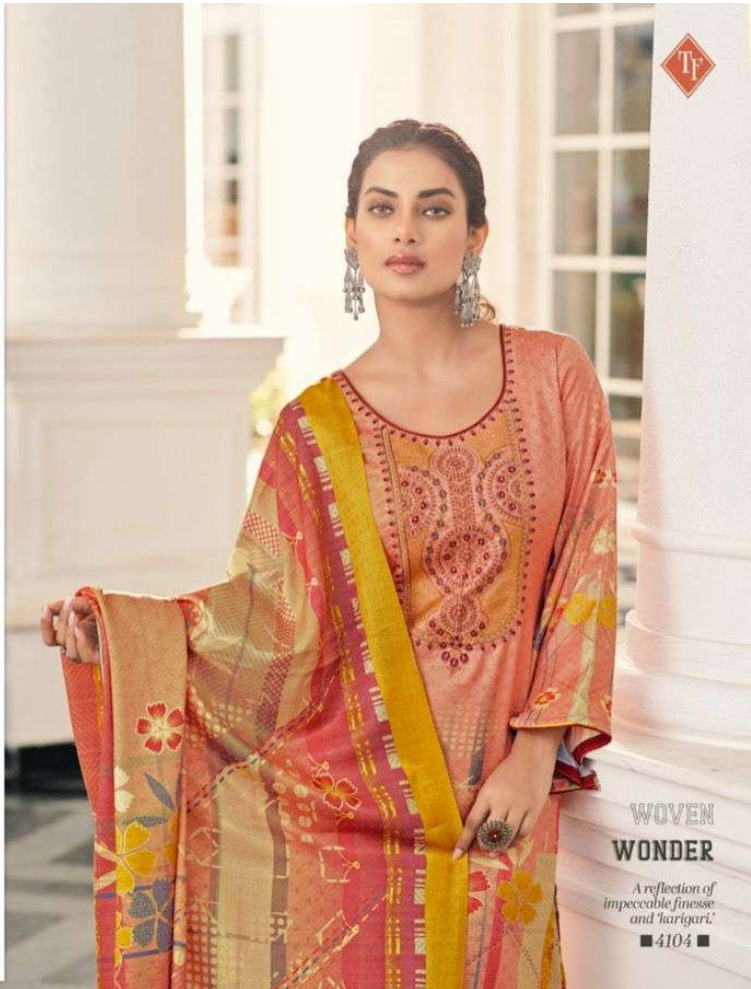

**WOVEN
WONDER**

*A reflection of
impeccable finesse
and 'harigari'.*

■ 4104 ■