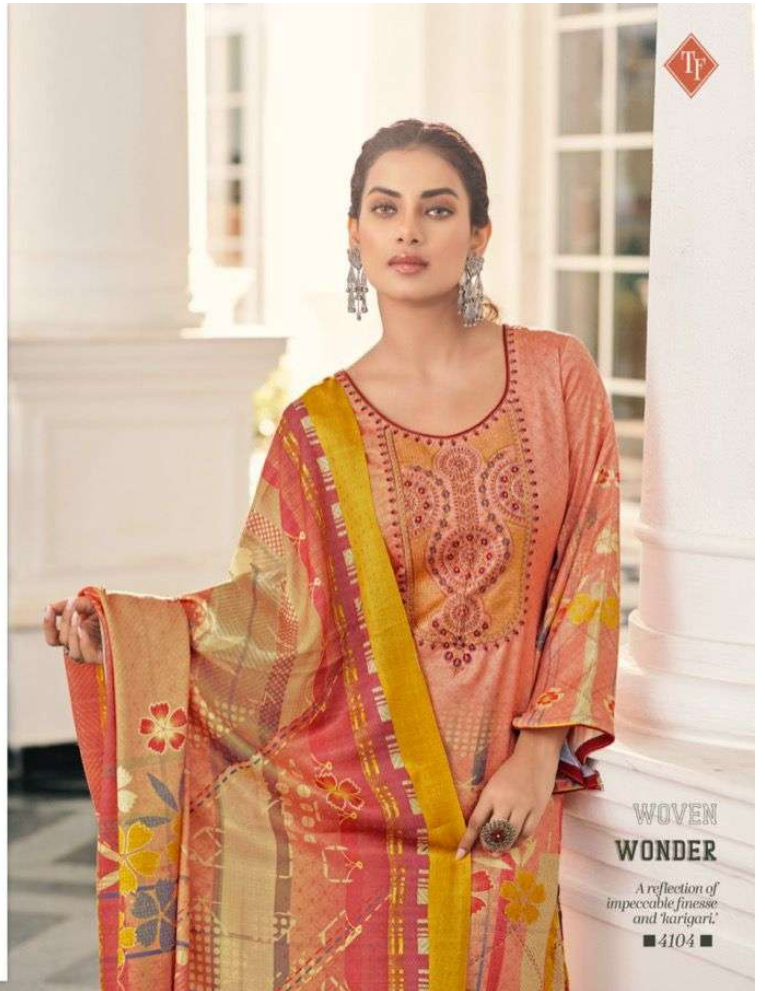

**WOVEN
WONDER**

*A reflection of
impeccable finesse
and 'harigari'.*

■ 4104 ■