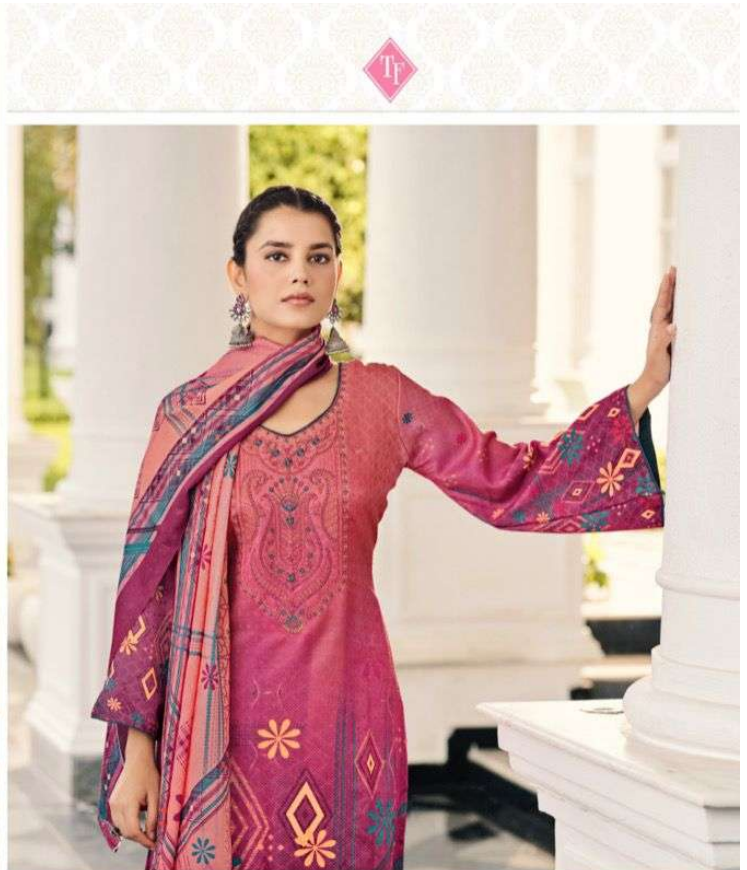

TANISHK
Fashion

GULZAR

TANISHK
Fashion

GULZAR

■ 4101 ■

A woven tale of romance in each ensemble.

ROYAL ROMANCE

■ 4102 ■ *A blissful balance of Indian & contemporary aesthetics.* **SHEER BLISS**