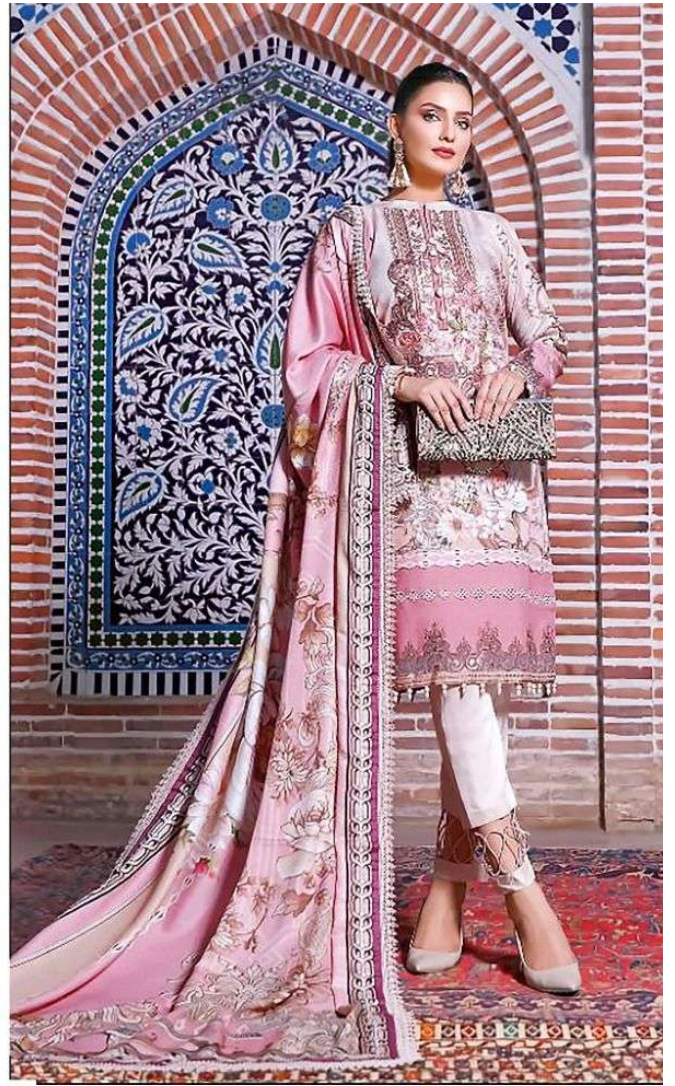

Lawn Collection

Top-2.5 Mtr.
Bottom-2.5 Mtr.
Dupatta-2.25 Mtr.

1003