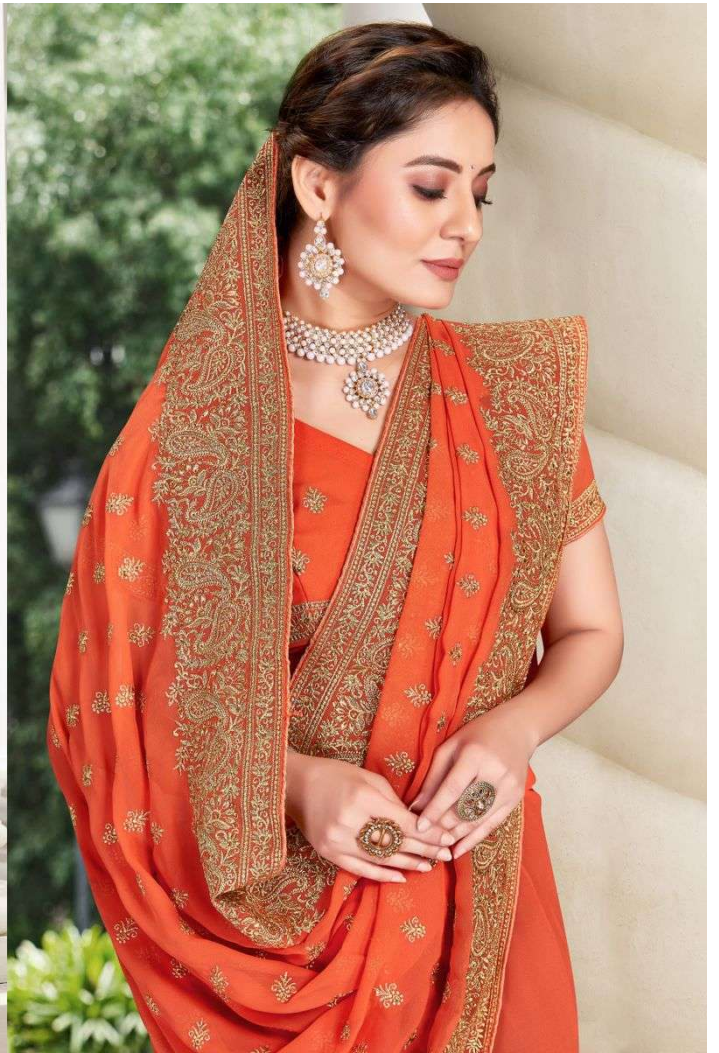

D.NO.-6454