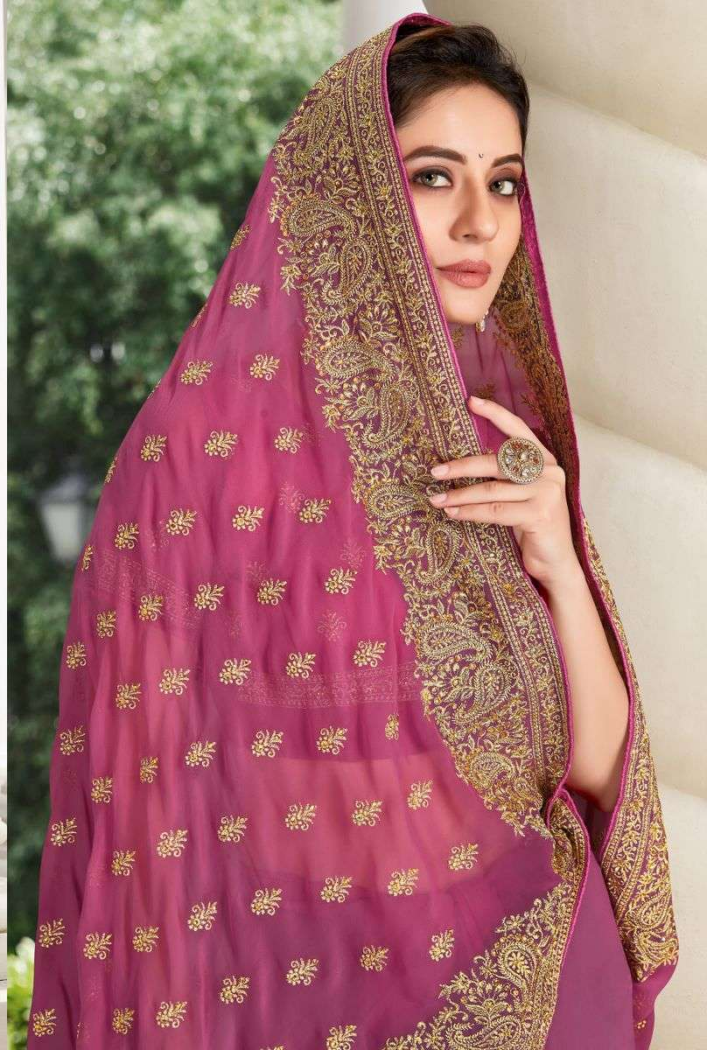

D.NO.-6455