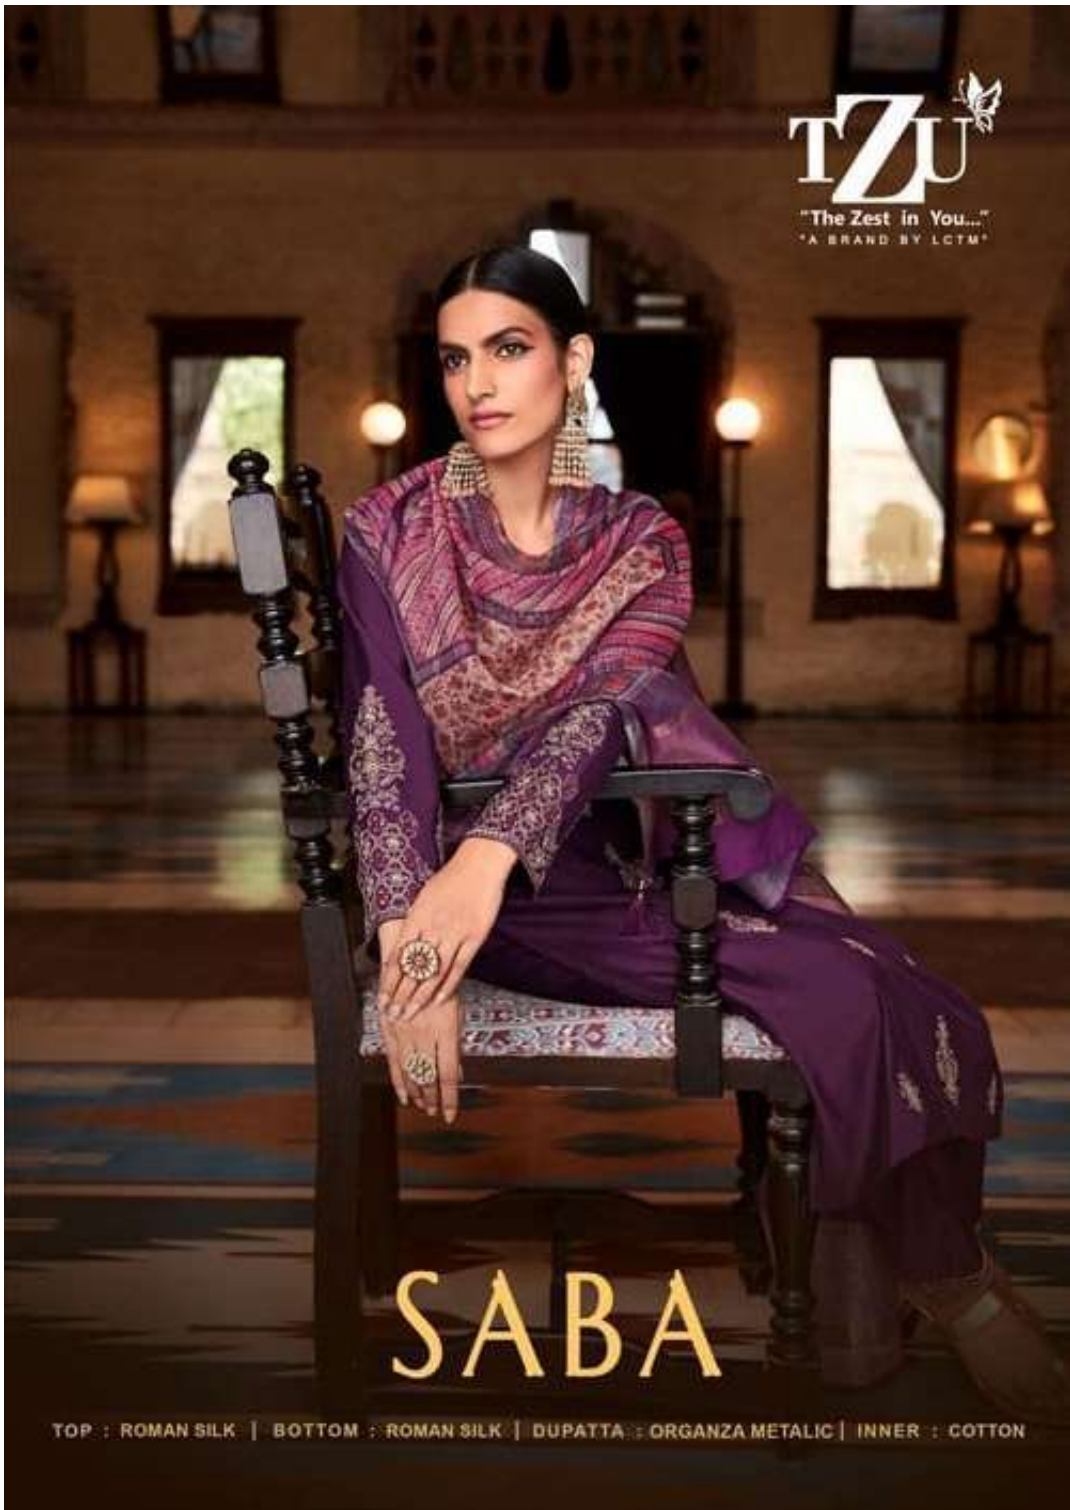

TZU 

"The Zest in You..."
"A BRAND BY LCTM"

SABA

TOP : ROMAN SILK | BOTTOM : ROMAN SILK | DUPATTA : ORGANZA METALIC | INNER : COTTON

TZU
"The Zest is Yours."
"A BRAND BY L'ÉLAN"

Saba
1001

TZU
"The Zeit in You..."
A BRAND BY JETON

SABA

TOP : ROMAN SILK | BOTTOM : ROMAN SILK | DUPATTA : ORGANZA METALIC | INNER : COTTON

◆ Saba ◆

1001

1002

1003

1004

1005