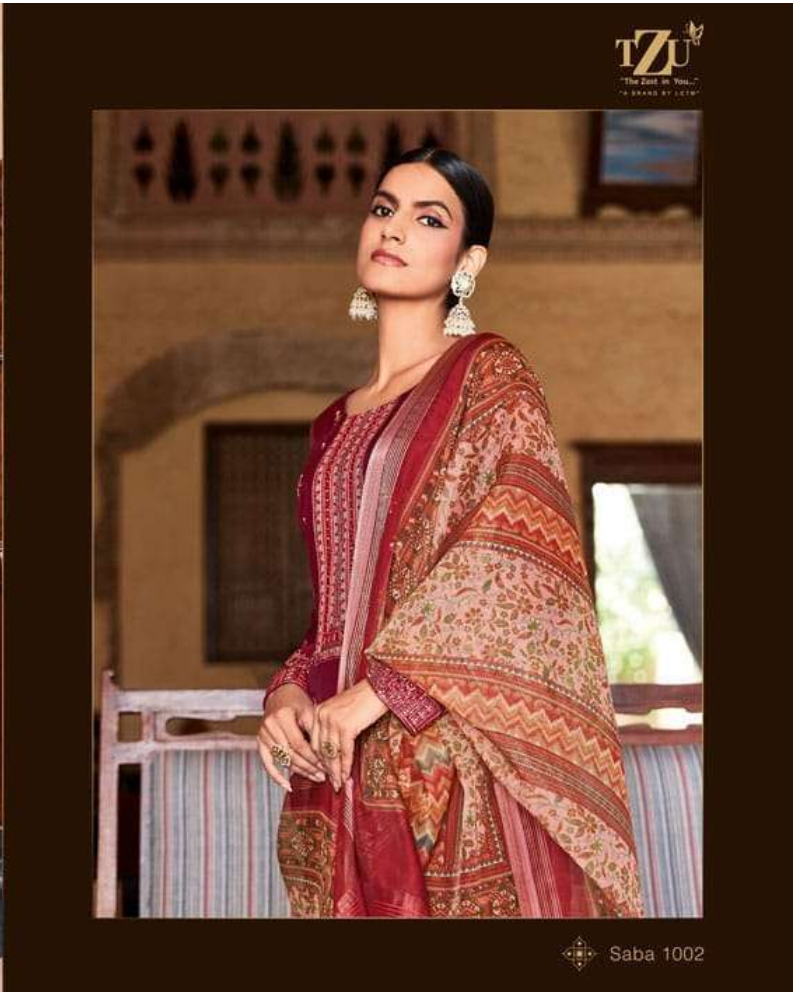

TZU 

"The Zest in You..."
"A BRAND BY LCTM"

SABA

TOP : ROMAN SILK | BOTTOM : ROMAN SILK | DUPATTA : ORGANZA METALIC | INNER : COTTON

Saba
1001

TZU
"The Zeit in You..."
A BRAND BY JETON

Saba
1003

Saba
1005

TZU
"The Zest In You..."
A BRAND BY L'ORÉAL

Saba 1003

TZU 

"The Zest in You..."
"A BRAND BY LCTM"

SABA

TOP : ROMAN SILK | BOTTOM : ROMAN SILK | DUPATTA : ORGANZA METALIC | INNER : COTTON

◆ Saba ◆

1001

1002

1003

1004

1005

1006

TZU
"The Zeit Is You."
"A BRAND BY LCTM"

Saba

TOP : ROMAN SILK
BOTTOM : ROMAN SILK
DUPKATA : ORGANZA METALIC
INNER : COTTON