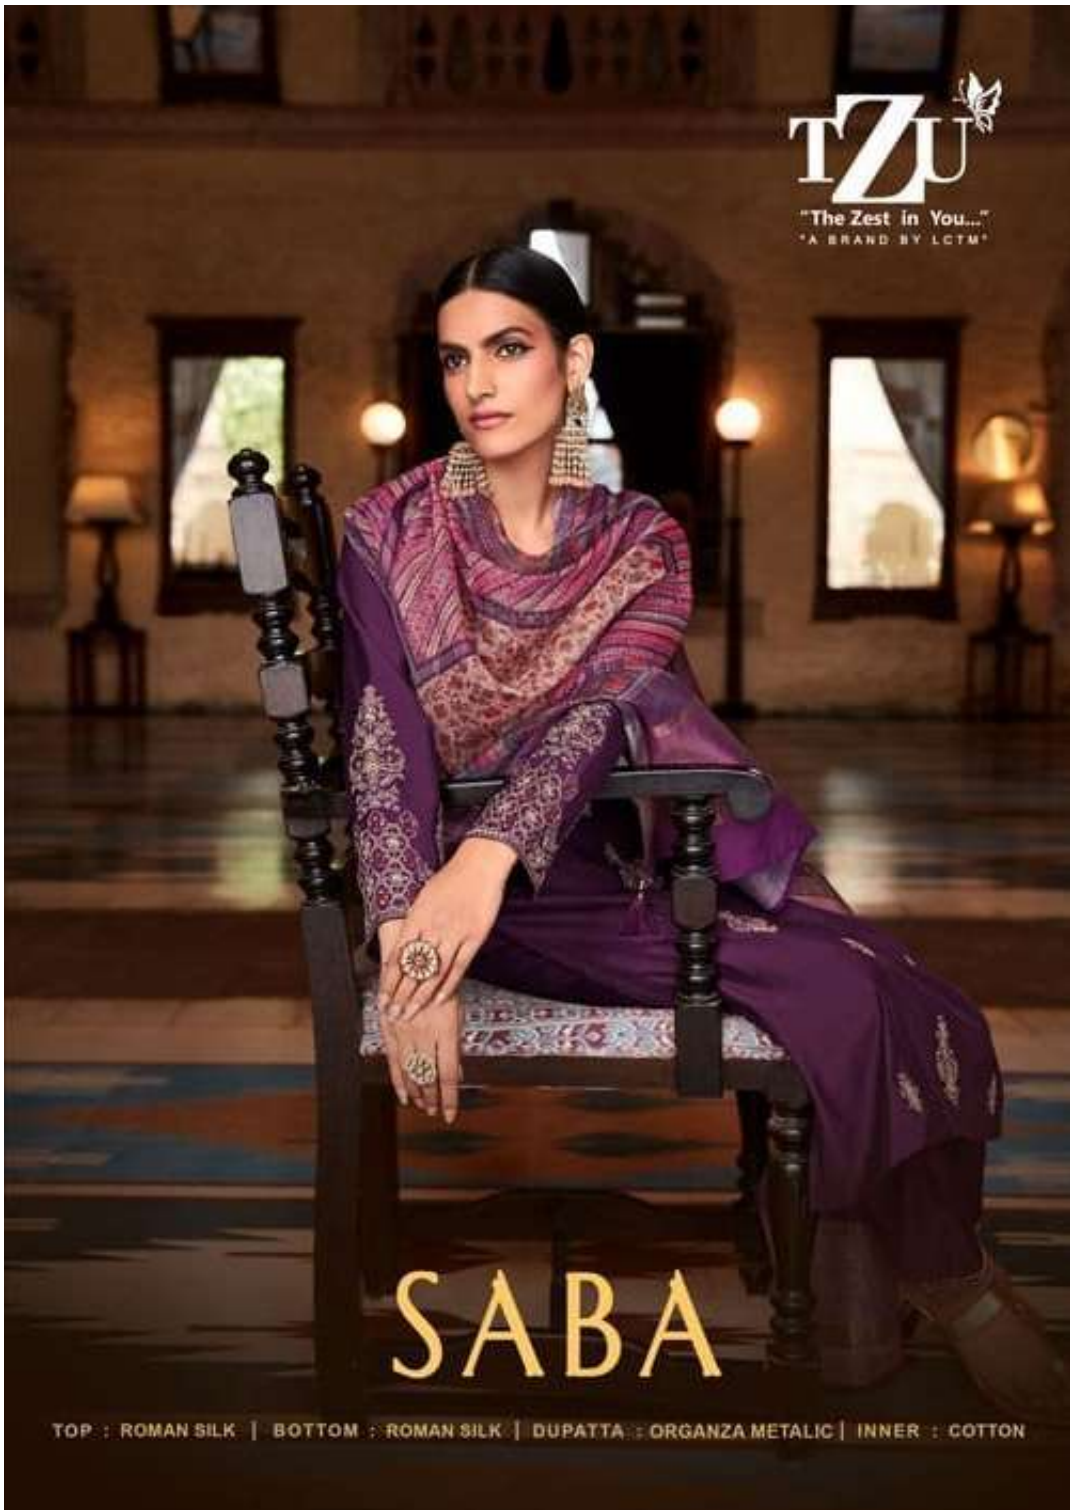

# SABA

TOP : ROMAN SILK | BOTTOM : ROMAN SILK | DUPATTA : ORGANZA METALIC | INNER : COTTON

Saba  
1001

TZU  
"The Zeit in You..."  
A BRAND BY JETSY

Saba  
1003

Saba  
1005

**TZU**  
"The Zest In You..."  
A BRAND BY L'ORÉAL

# SABA

TOP : ROMAN SILK | BOTTOM : ROMAN SILK | DUPATTA : ORGANZA METALIC | INNER : COTTON

◆ Saba ◆

1001

1002

1003

1004

1005