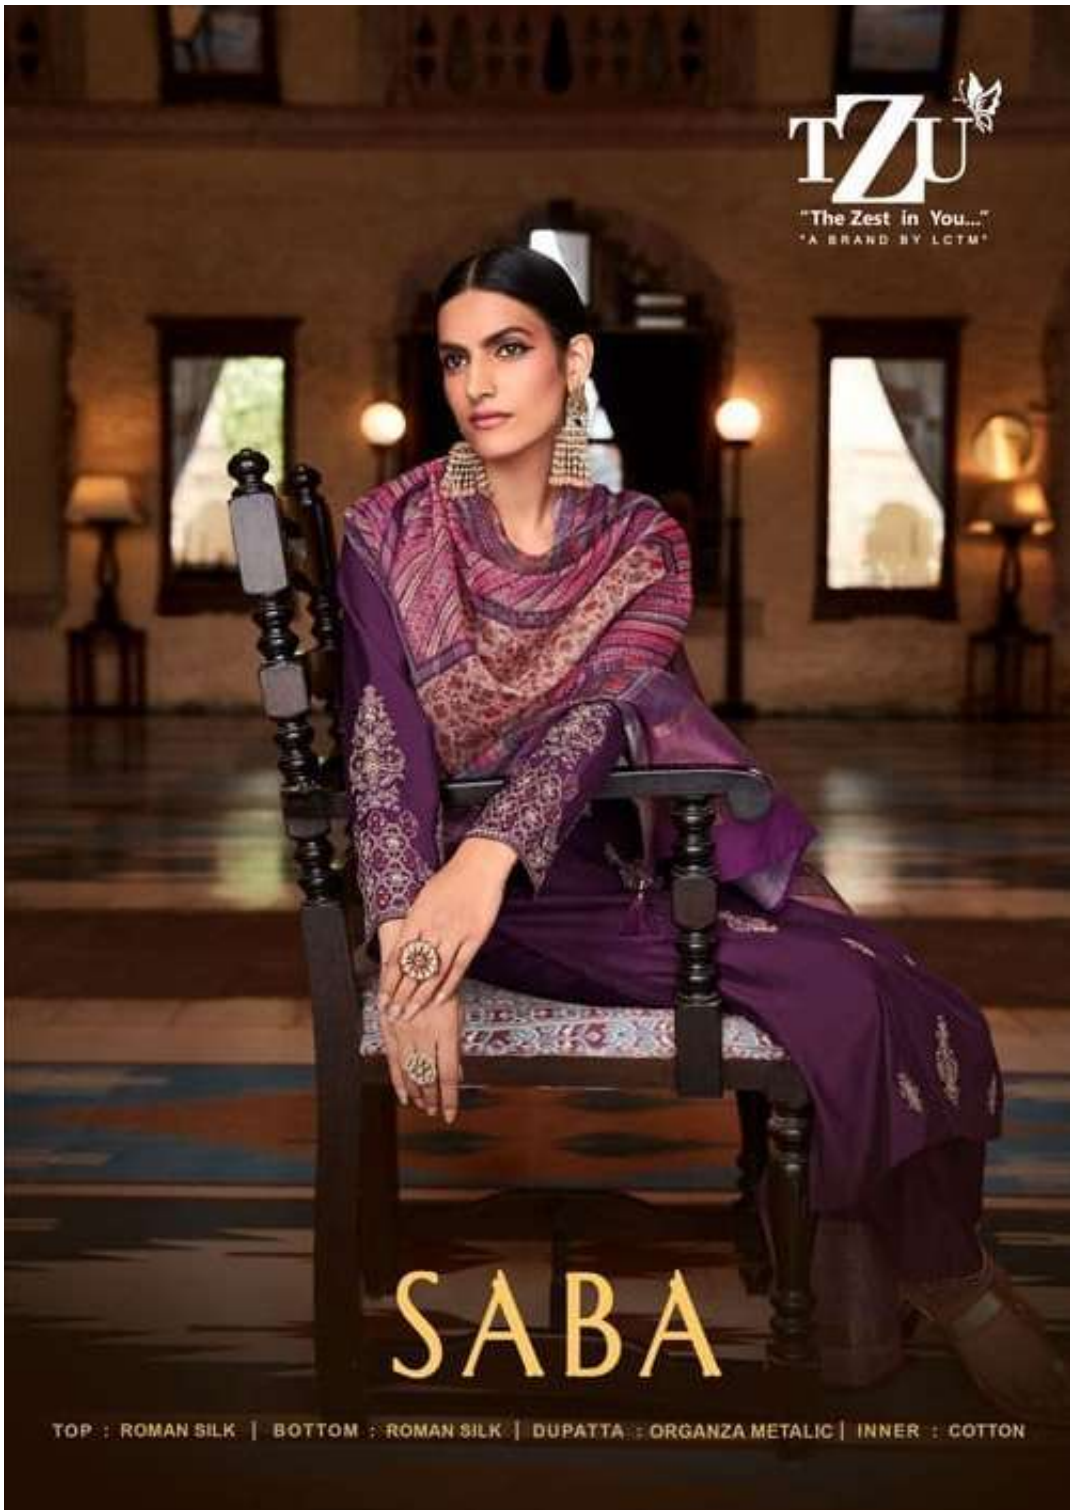

TZU 

"The Zest in You..."
"A BRAND BY LCTM"

SABA

TOP : ROMAN SILK | BOTTOM : ROMAN SILK | DUPATTA : ORGANZA METALIC | INNER : COTTON

Saba
1001

TZU
"The Zeit in You..."
A BRAND BY JETON

Saba
1003

Saba
1005

TZU
"The Zest In You..."
A BRAND BY L'ORÉAL

Saba 1003

TZU 

"The Zest in You..."
"A BRAND BY LCTM"

SABA

TOP : ROMAN SILK | BOTTOM : ROMAN SILK | DUPATTA : ORGANZA METALIC | INNER : COTTON

◆ Saba ◆

1001

1002

1003

1004

1005

1006

TZU
"The Zeit Is You."
"A BRAND BY LCTM"

Saba

TOP : ROMAN SILK
BOTTOM : ROMAN SILK
DUPKATA : ORGANZA METALIC
INNER : COTTON