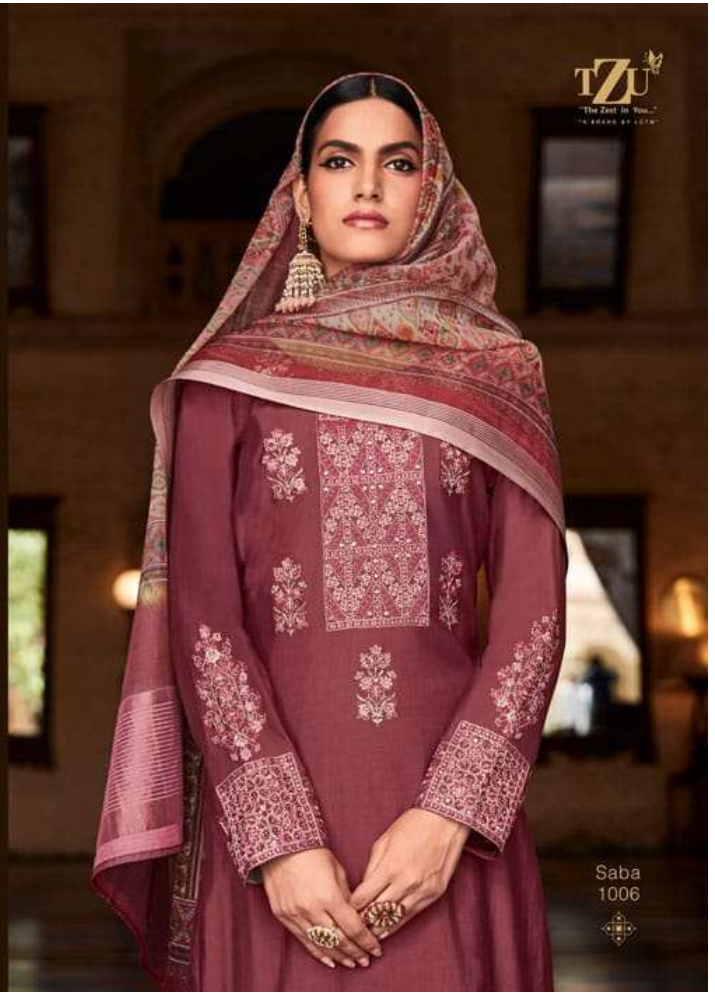

TZU
"The Best of You."
-LAunched in 1978-

Saba
1006