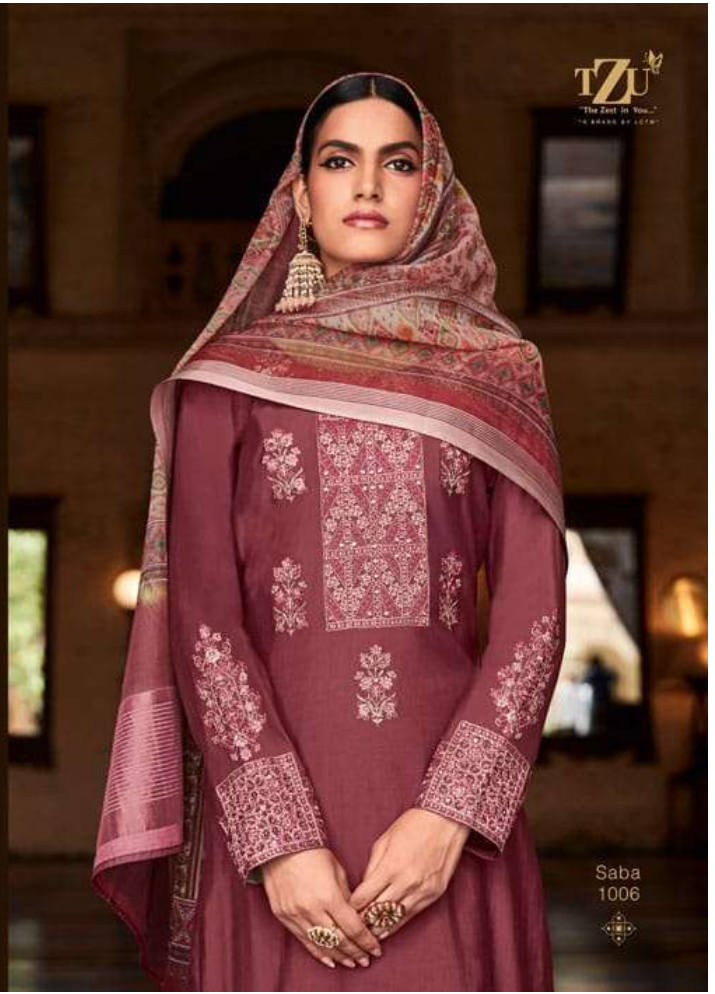

TZU
"The Best of You."
- LAunched in 1978 -

Saba
1006