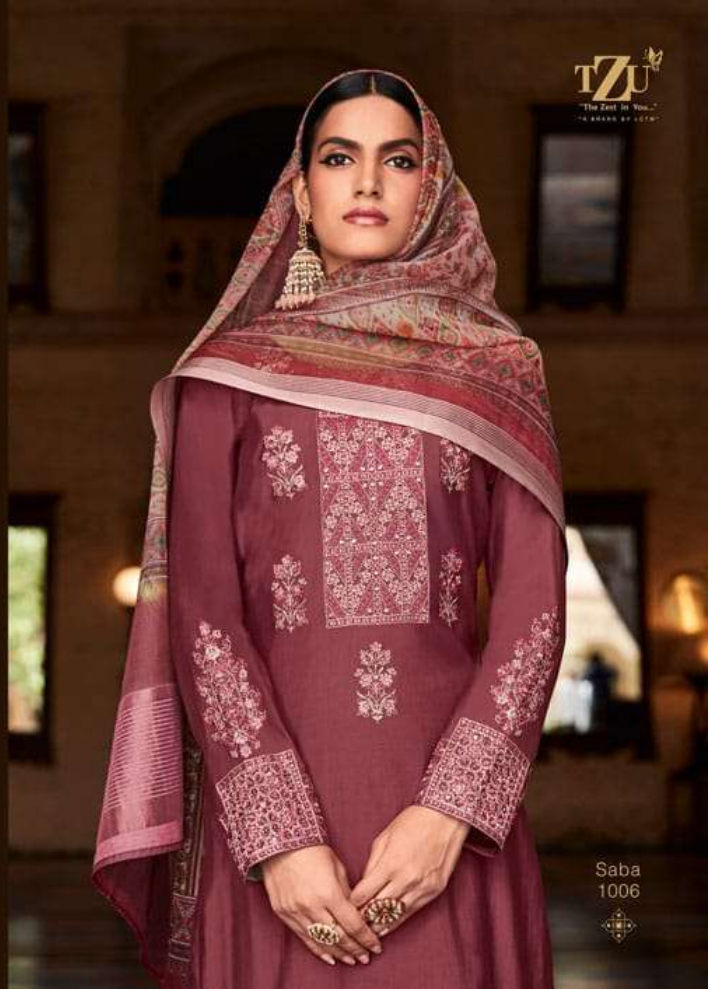

TZU 

"The Zest in You..."
"A BRAND BY LCTM"

SABA

TOP : ROMAN SILK | BOTTOM : ROMAN SILK | DUPATTA : ORGANZA METALIC | INNER : COTTON

Saba
1001

TZU
"The Zeit in You..."
A BRAND BY JETON

Saba
1003

Saba
1005

TZU
"The Zest In You..."
A BRAND BY L'ORÉAL

Saba 1003

TZU 

"The Zest in You..."
"A BRAND BY LCTM"

SABA

TOP : ROMAN SILK | BOTTOM : ROMAN SILK | DUPATTA : ORGANZA METALIC | INNER : COTTON

◆ Saba ◆

1001

1002

1003

1004

1005

1006

TZU
"The Zeit Is You."
"A BRAND BY LCTM"

Saba

TOP : ROMAN SILK
BOTTOM : ROMAN SILK
DUPKATA : ORGANZA METALIC
INNER : COTTON