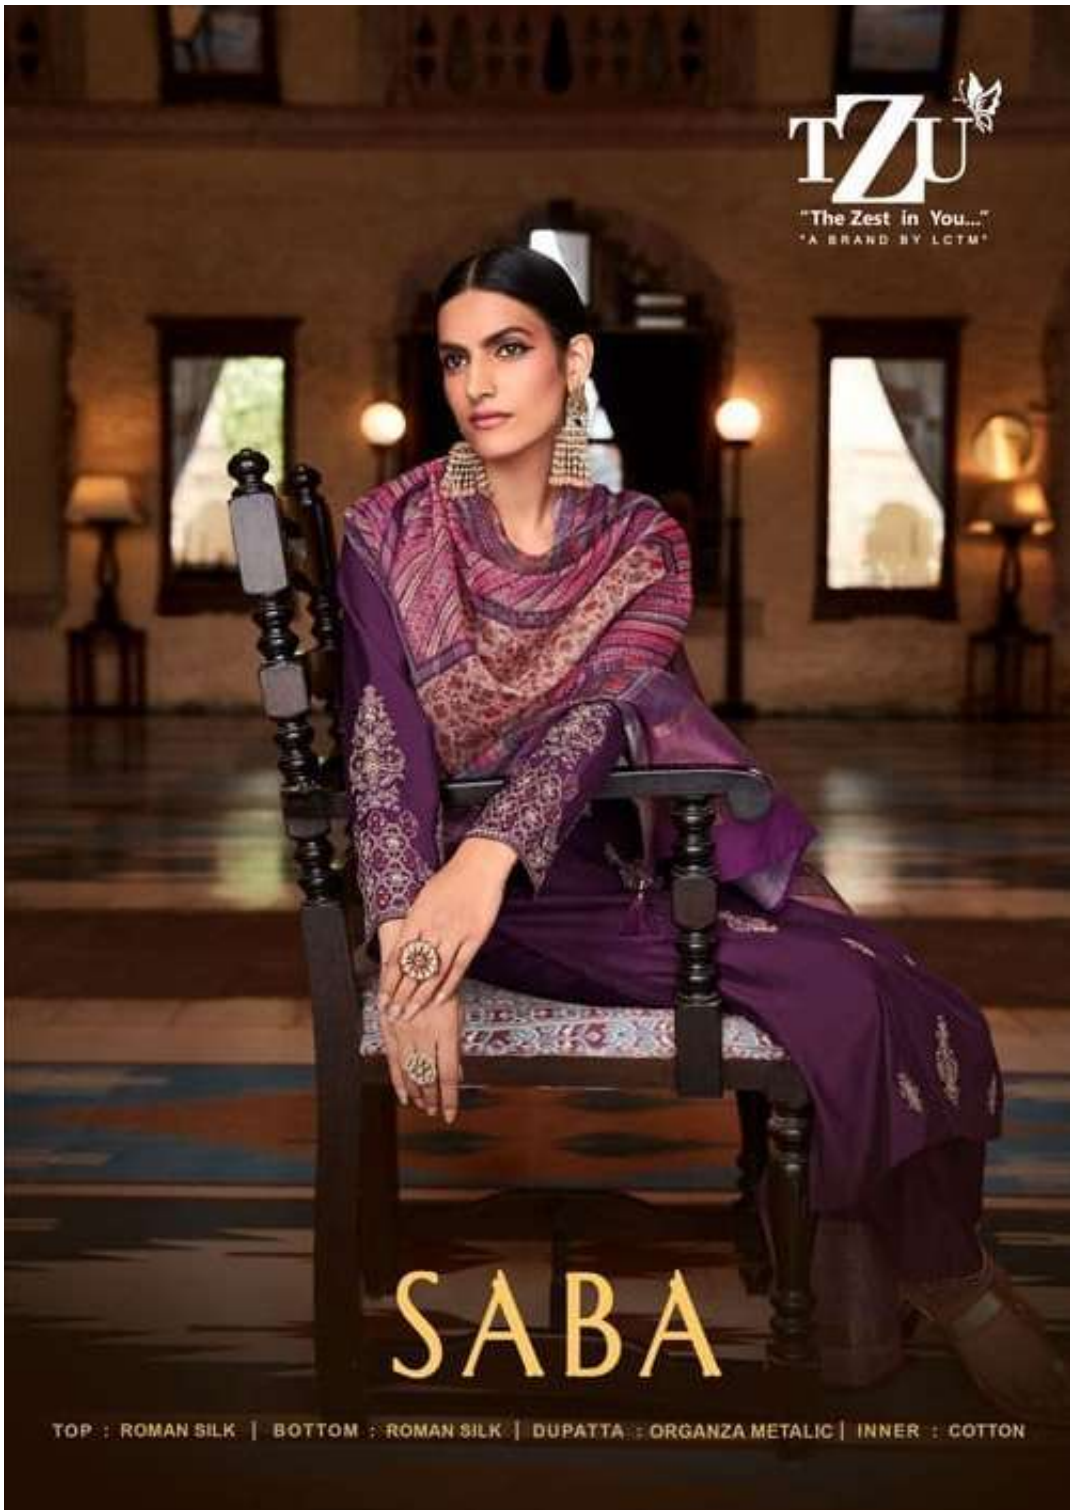

TZU 

"The Zest in You..."
"A BRAND BY LCTM"

SABA

TOP : ROMAN SILK | BOTTOM : ROMAN SILK | DUPATTA : ORGANZA METALIC | INNER : COTTON

TZU
"The Zest is Yours."
"A BRAND BY L'ÉLAN"

Saba
1001

TZU
"The Zeit in You..."
A BRAND BY JETON

SABA

TOP : ROMAN SILK | BOTTOM : ROMAN SILK | DUPATTA : ORGANZA METALIC | INNER : COTTON

◆ Saba ◆

1001

1002

1003

1004

1005

1006

TZU
"The Zeit Is You."
"A BRAND BY LCTM"

Saba

TOP : ROMAN SILK
BOTTOM : ROMAN SILK
DUPKATA : ORGANZA METALIC
INNER : COTTON