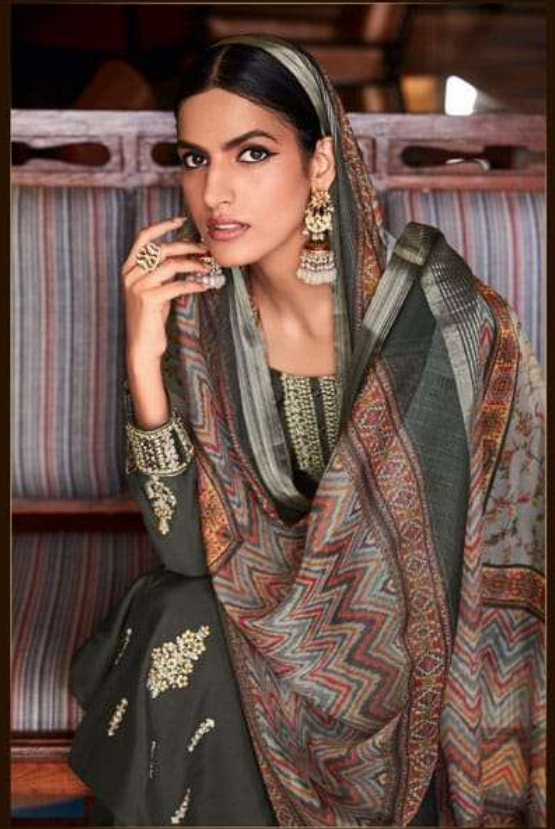

TZU 

"The Zest in You..."
"A BRAND BY LCTM"

SABA

TOP : ROMAN SILK | BOTTOM : ROMAN SILK | DUPATTA : ORGANZA METALIC | INNER : COTTON

TZU
"The Zest is Yours."
"A BRAND BY L'ÉLAN"

Saba
1001

TZU
"The Zeit in You..."
A BRAND BY JETON

Saba
1003

Saba
1005

TZU
"The Zest In You..."
A BRAND BY L'ORÉAL

Saba 1003

TZU
"The Best of You."
- LAunched in 1978 -

Saba
1006

TZU 

"The Zest in You..."
"A BRAND BY LCTM"

SABA

TOP : ROMAN SILK | BOTTOM : ROMAN SILK | DUPATTA : ORGANZA METALIC | INNER : COTTON

◆ Saba ◆

1001

1002

1003

1004

1005

1006

TZU
"The Zeit Is You."
"A BRAND BY LCTM"

Saba

TOP : ROMAN SILK
BOTTOM : ROMAN SILK
DUPKATA : ORGANZA METALIC
INNER : COTTON