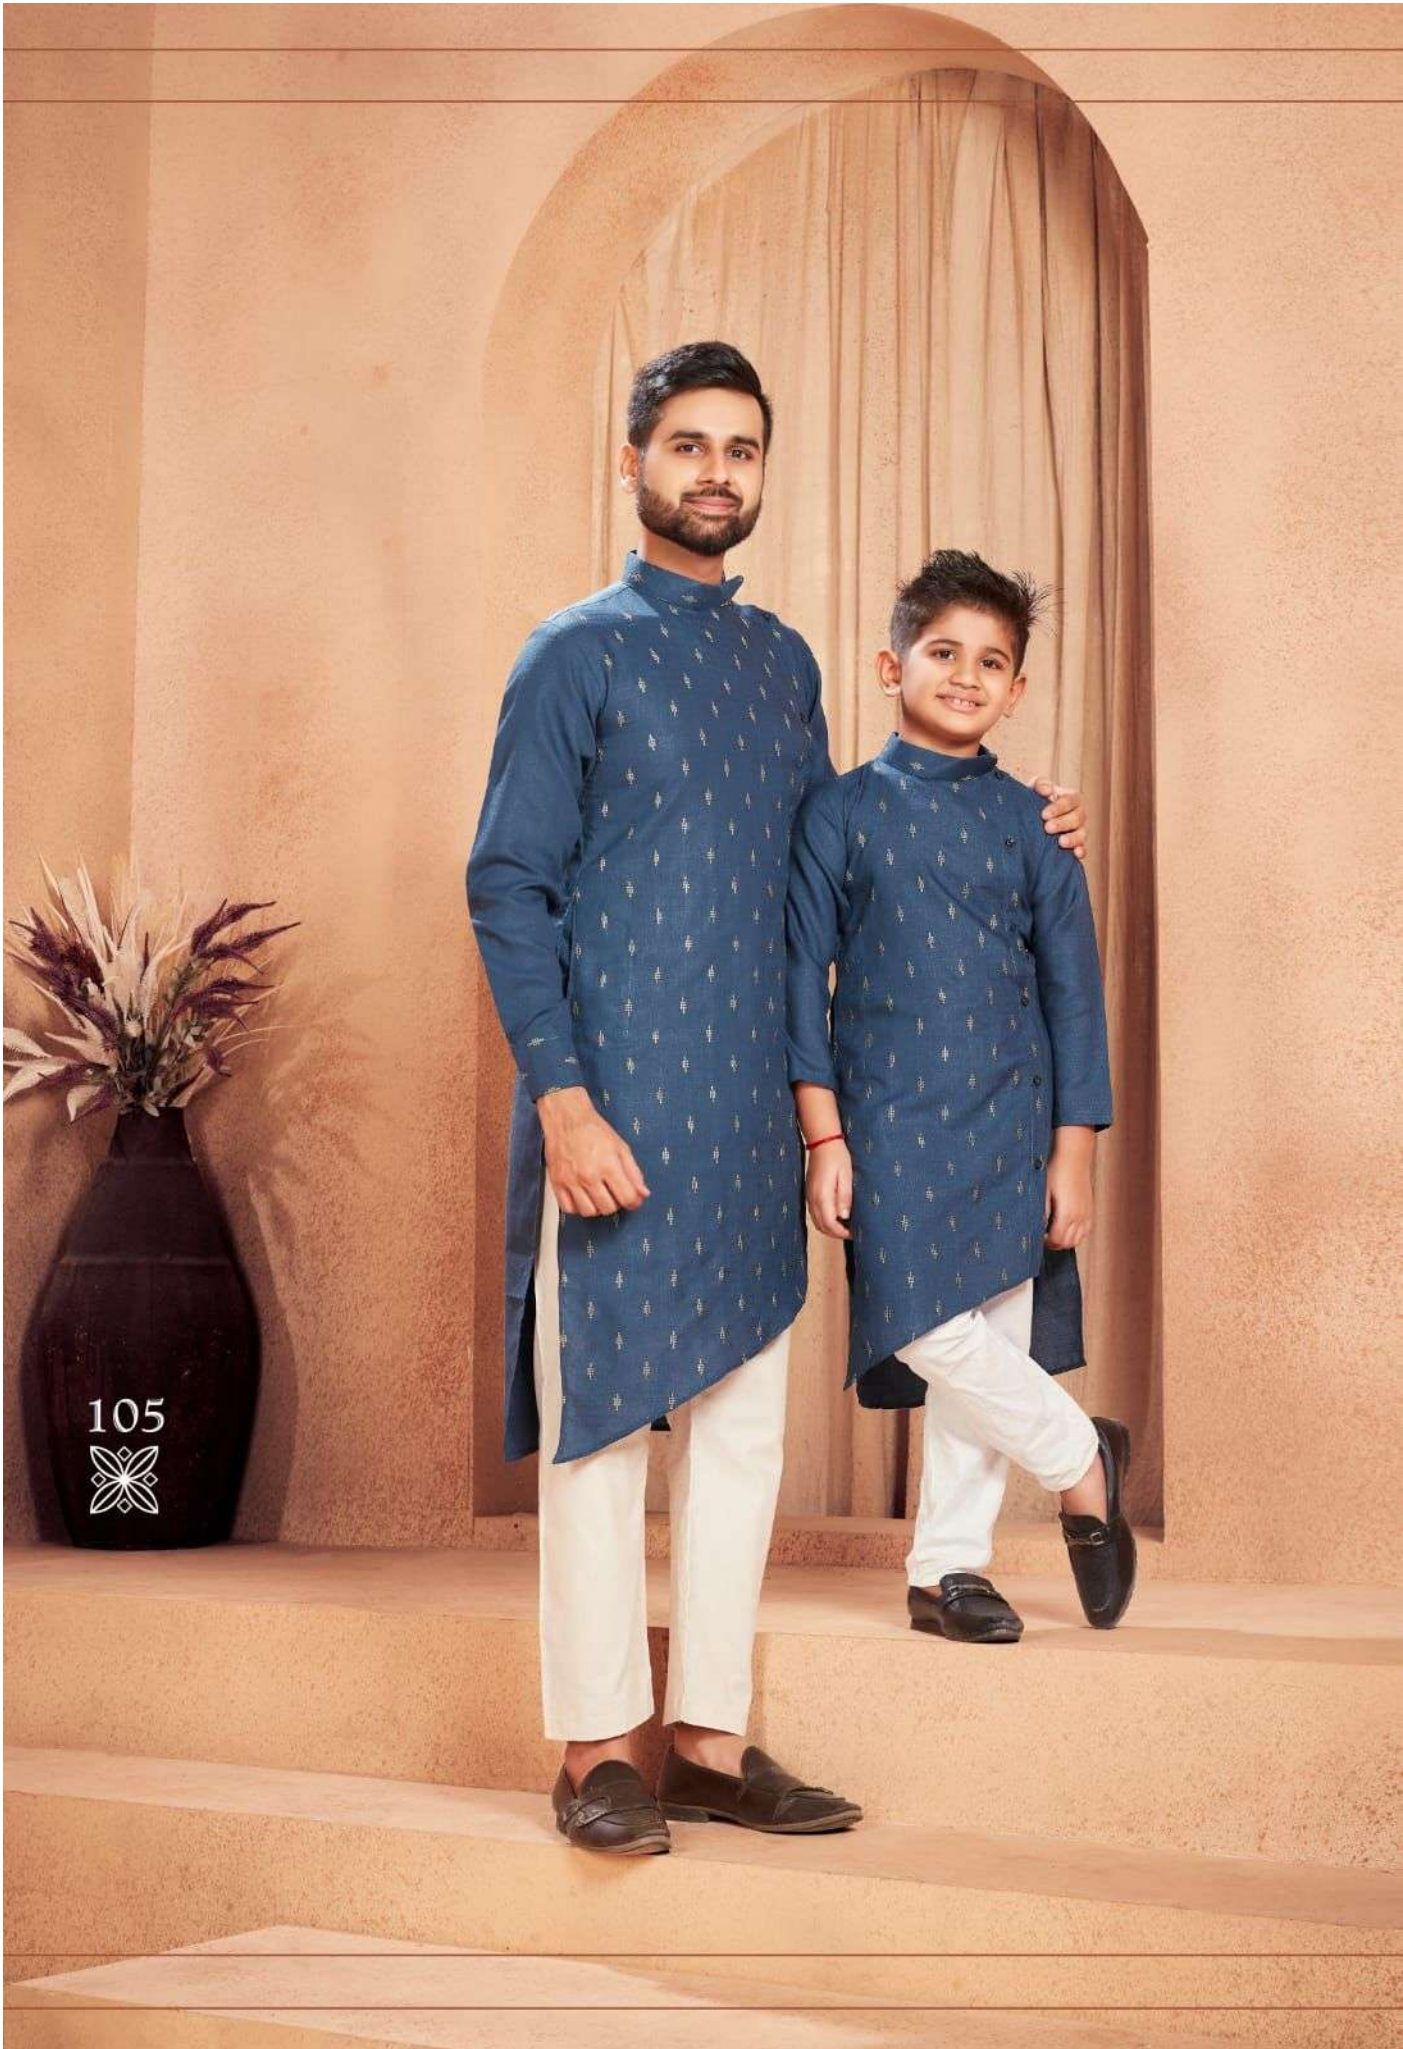

MEN'S KURAT SIZE CHART					
SIZE	CHEST	WEST	HIP	LENGTH	SHOULDER
M	38	34	40	44	17
L	40	36	42	44	17.5
XL	42	38	44	44	18
XXL	44	40	46	45	19
3XL	46	42	48	46	20

105

104

103

FATHER & SON

KIDS KURTA SIZE CHART			
SIZE	CHEST	LENGTH	SHOULDER
26	26	31	10 1/2
28	28	31	11
30	30	33	11 1/2
32	32	35	12
34	34	36	12 1/2