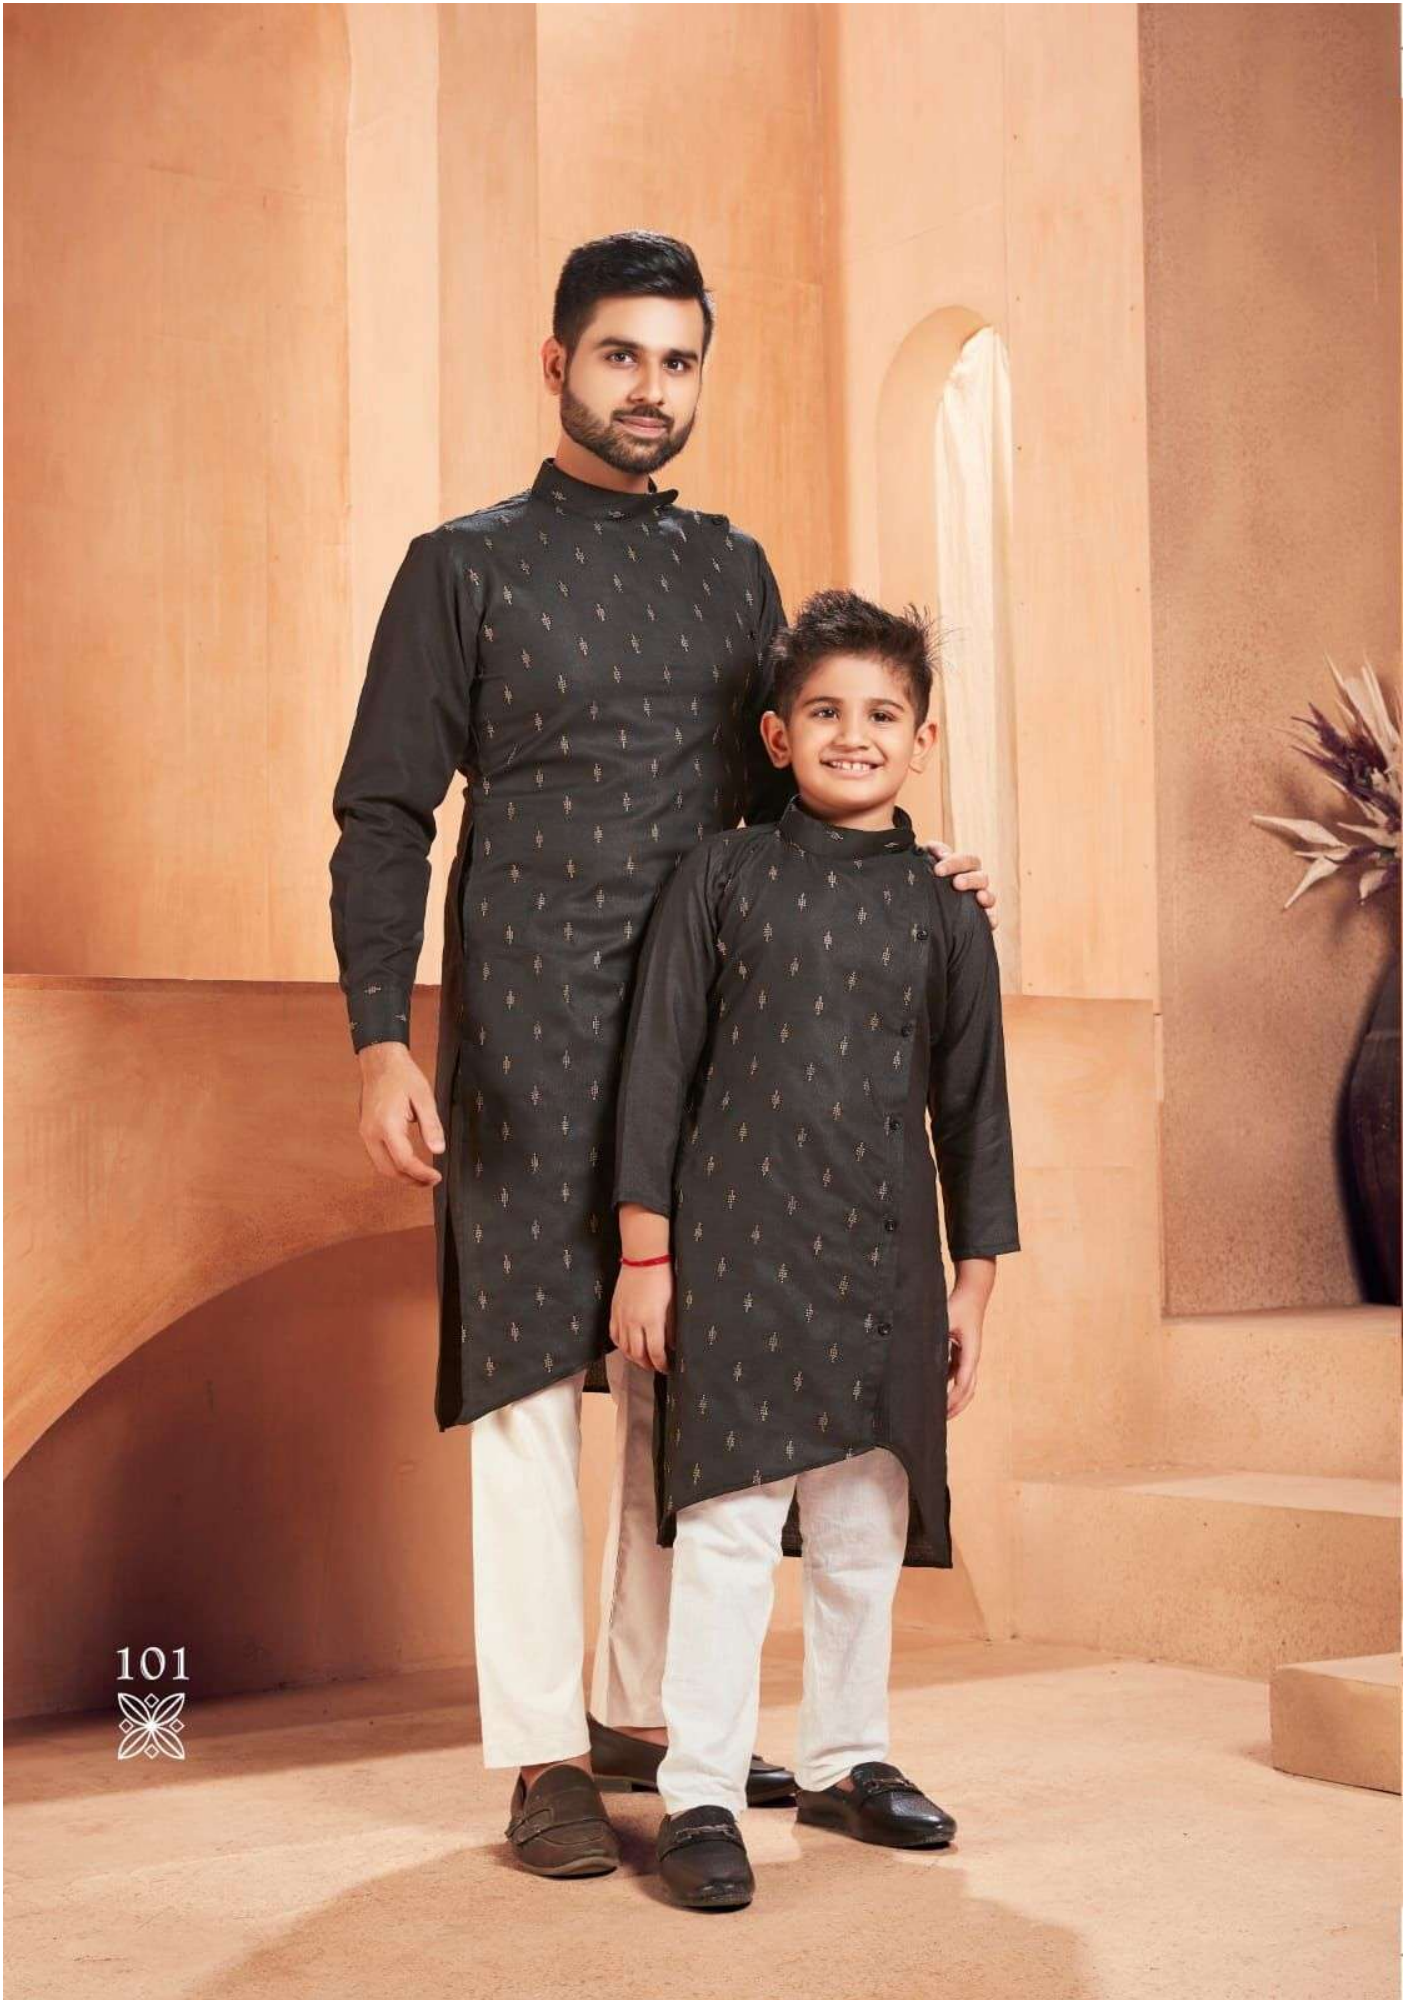

MEN'S KURAT SIZE CHART					
SIZE	CHEST	WEST	HIP	LENGTH	SHOULDER
M	38	34	40	44	17
L	40	36	42	44	17.5
XL	42	38	44	44	18
XXL	44	40	46	45	19
3XL	46	42	48	46	20

105

104

103

FATHER & SON

KIDS KURTA SIZE CHART			
SIZE	CHEST	LENGTH	SHOULDER
26	26	31	10 1/2
28	28	31	11
30	30	33	11 1/2
32	32	35	12
34	34	36	12 1/2