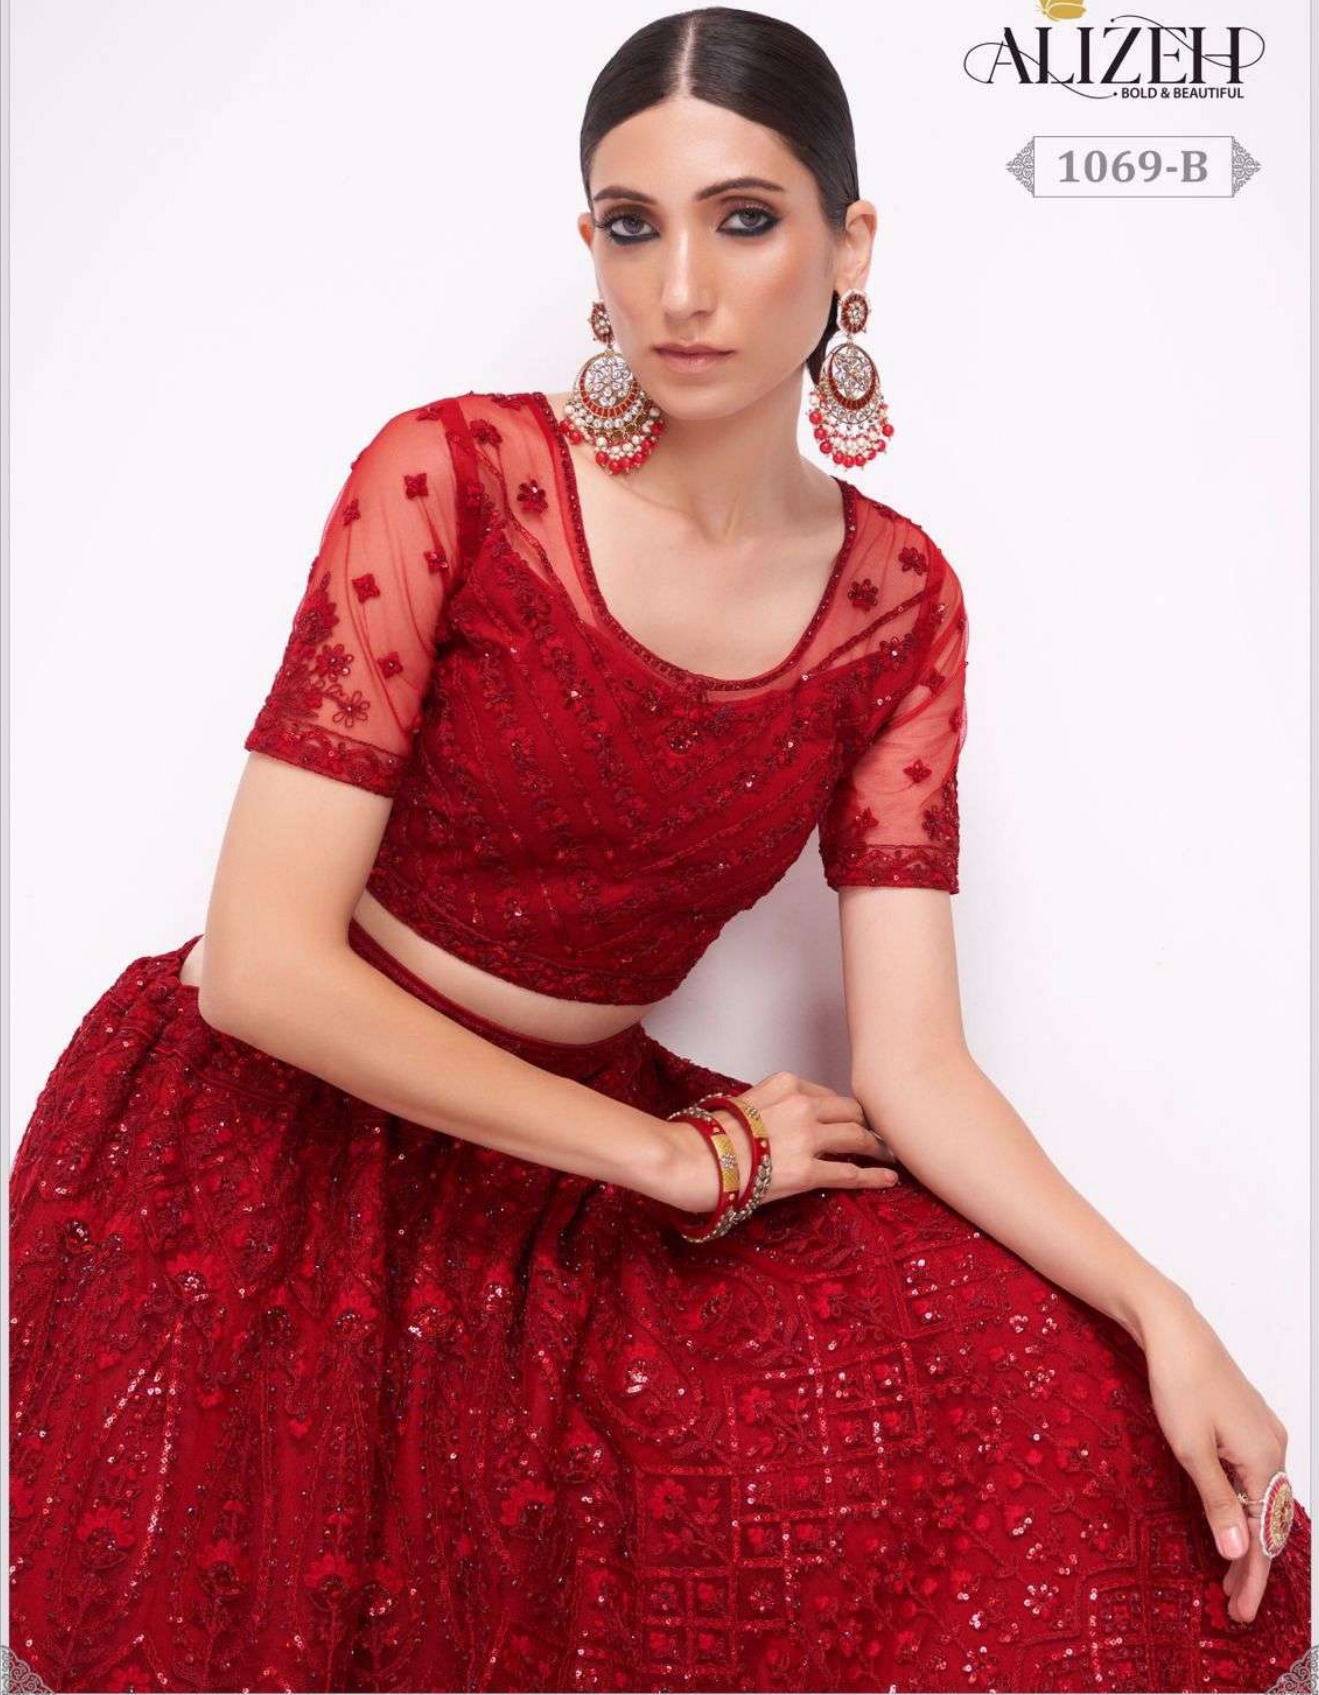

ALIZEH
BOLD & BEAUTIFUL

1069-B

BRIDAL HERITAGE - 3

D.NO	COLOUR	BLOUSE FABRIC	LEHENGA FABRIC	DUPATTA	WORK	RATE
1068-A	OFF WHITE	NET WITH SILK INNER	NET WITH SILK INNER	NET	CORDING, THREAD, SEQUINS EMBROIDERY WITH STONE EMBELLISHMENTS	6175
1068-B	CHIKOO	NET WITH SILK INNER	NET WITH SILK INNER	NET	CORDING, THREAD, SEQUINS EMBROIDERY WITH STONE EMBELLISHMENTS	6175
1069-A	DARK BLUE	NET WITH SILK INNER	NET WITH SILK INNER	NET	CORDING, THREAD, SEQUINS EMBROIDERY WITH STONE EMBELLISHMENTS	6175
1069-B	RED	NET WITH SILK INNER	NET WITH SILK INNER	NET	CORDING, THREAD, SEQUINS EMBROIDERY WITH STONE EMBELLISHMENTS	6175
TOTAL						24700/-

- SIZE – LEHENGA UP TO 44 INCHES WAIST AND BLOUSE UP TO 44 INCHES BUST
- BLOUSE LENGTH – 16 INCHES, LEHENGA LENGTH – 44 INCHES
- 12% GST APPLICABLE ON ABOVE PRICE

1068-A

1068-B

1069-A

1069-B

ALIZEH
BOLD & BEAUTIFUL

1069-B

**ALIZEH**
BOLD & BEAUTIFUL

1069-B

**ALIZEH**
BOLD & BEAUTIFUL

1069-B

ALIZEH
BOLD & BEAUTIFUL

1069-B

**ALIZEH**
BOLD & BEAUTIFUL