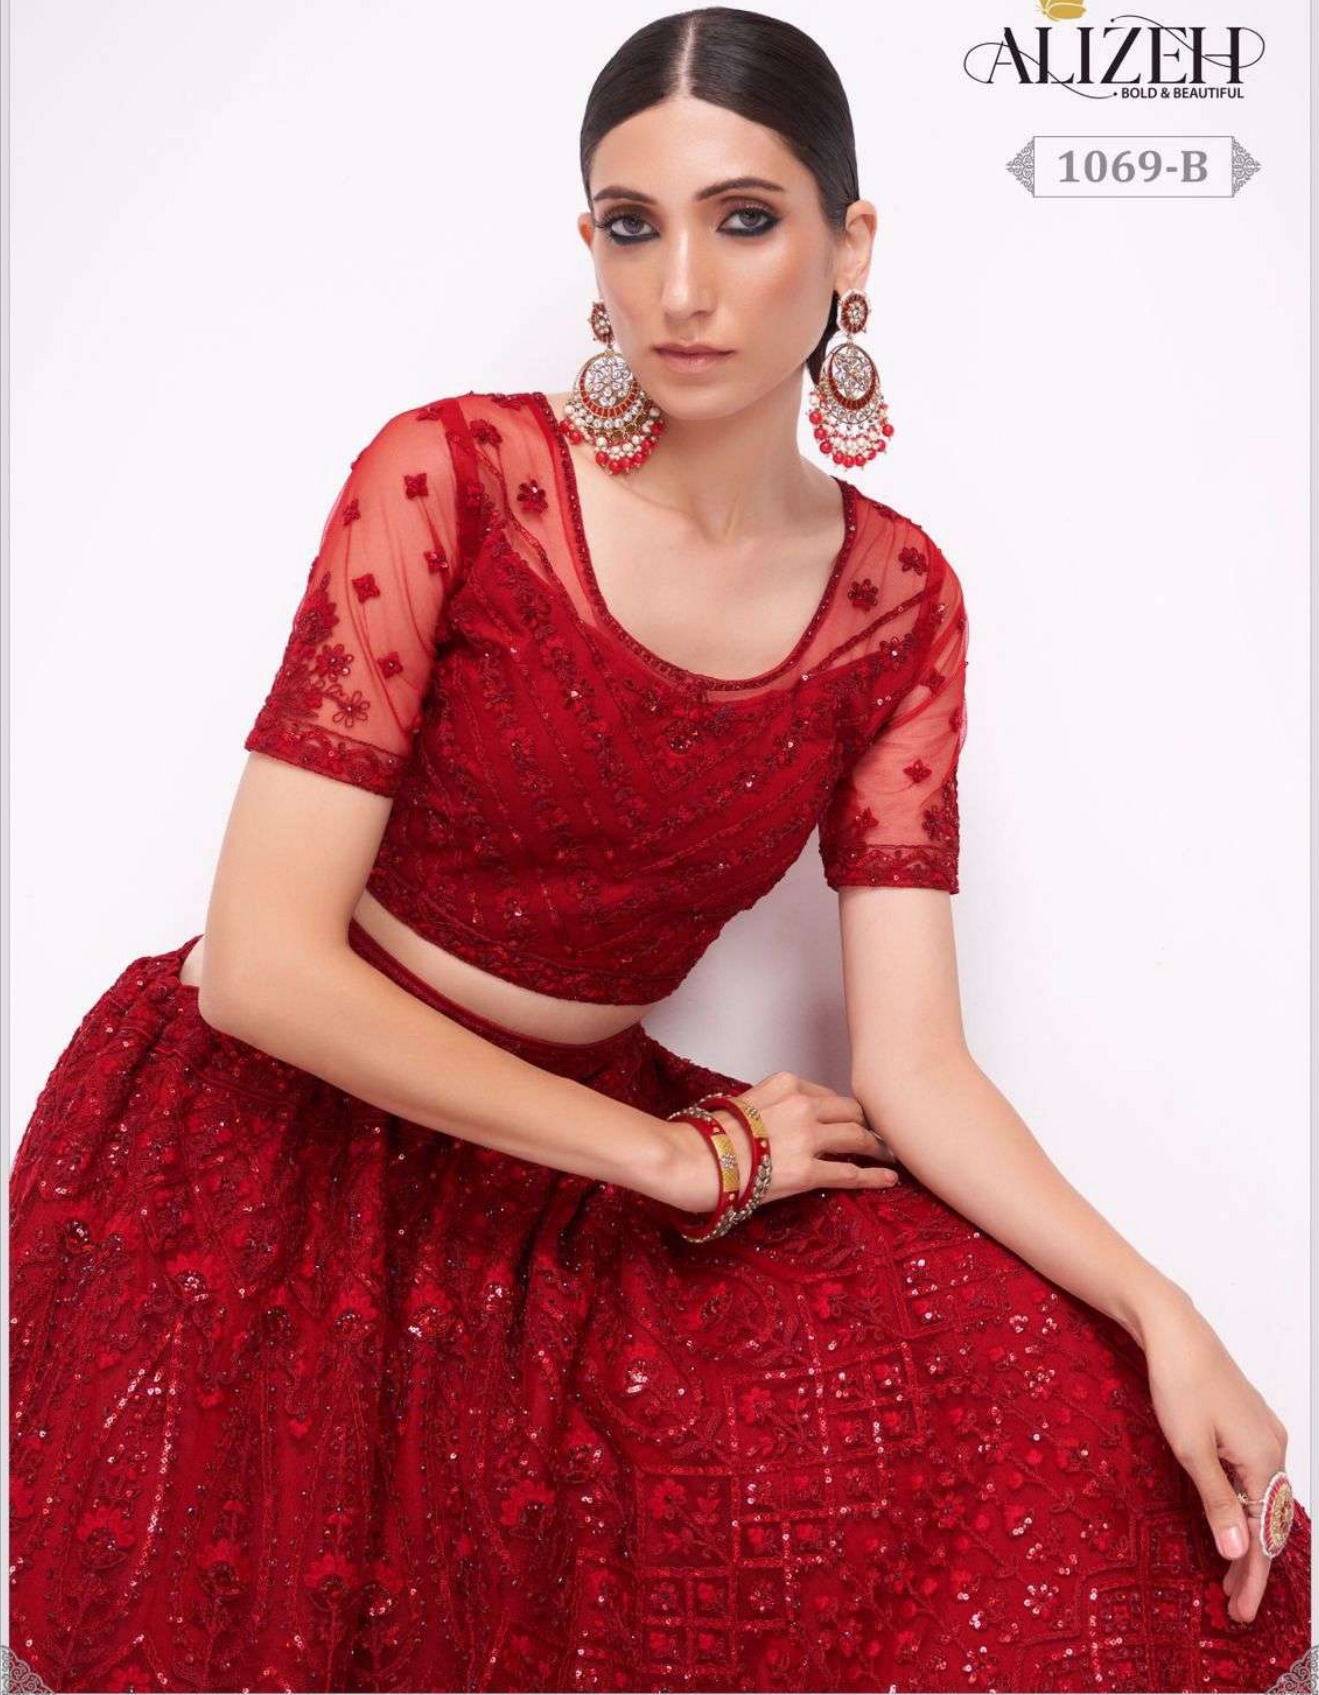

ALIZEH
BOLD & BEAUTIFUL

1069-B

BRIDAL HERITAGE - 3

D.NO	COLOUR	BLOUSE FABRIC	LEHENGA FABRIC	DUPATTA	WORK	RATE
1068-A	OFF WHITE	NET WITH SILK INNER	NET WITH SILK INNER	NET	CORDING, THREAD, SEQUINS EMBROIDERY WITH STONE EMBELLISHMENTS	6175
1068-B	CHIKOO	NET WITH SILK INNER	NET WITH SILK INNER	NET	CORDING, THREAD, SEQUINS EMBROIDERY WITH STONE EMBELLISHMENTS	6175
1069-A	DARK BLUE	NET WITH SILK INNER	NET WITH SILK INNER	NET	CORDING, THREAD, SEQUINS EMBROIDERY WITH STONE EMBELLISHMENTS	6175
1069-B	RED	NET WITH SILK INNER	NET WITH SILK INNER	NET	CORDING, THREAD, SEQUINS EMBROIDERY WITH STONE EMBELLISHMENTS	6175
TOTAL						24700/-

- SIZE – LEHENGA UP TO 44 INCHES WAIST AND BLOUSE UP TO 44 INCHES BUST
- BLOUSE LENGTH – 16 INCHES, LEHENGA LENGTH – 44 INCHES
- 12% GST APPLICABLE ON ABOVE PRICE

1068-A

1068-B

1069-A

1069-B

ALIZEH
BOLD & BEAUTIFUL