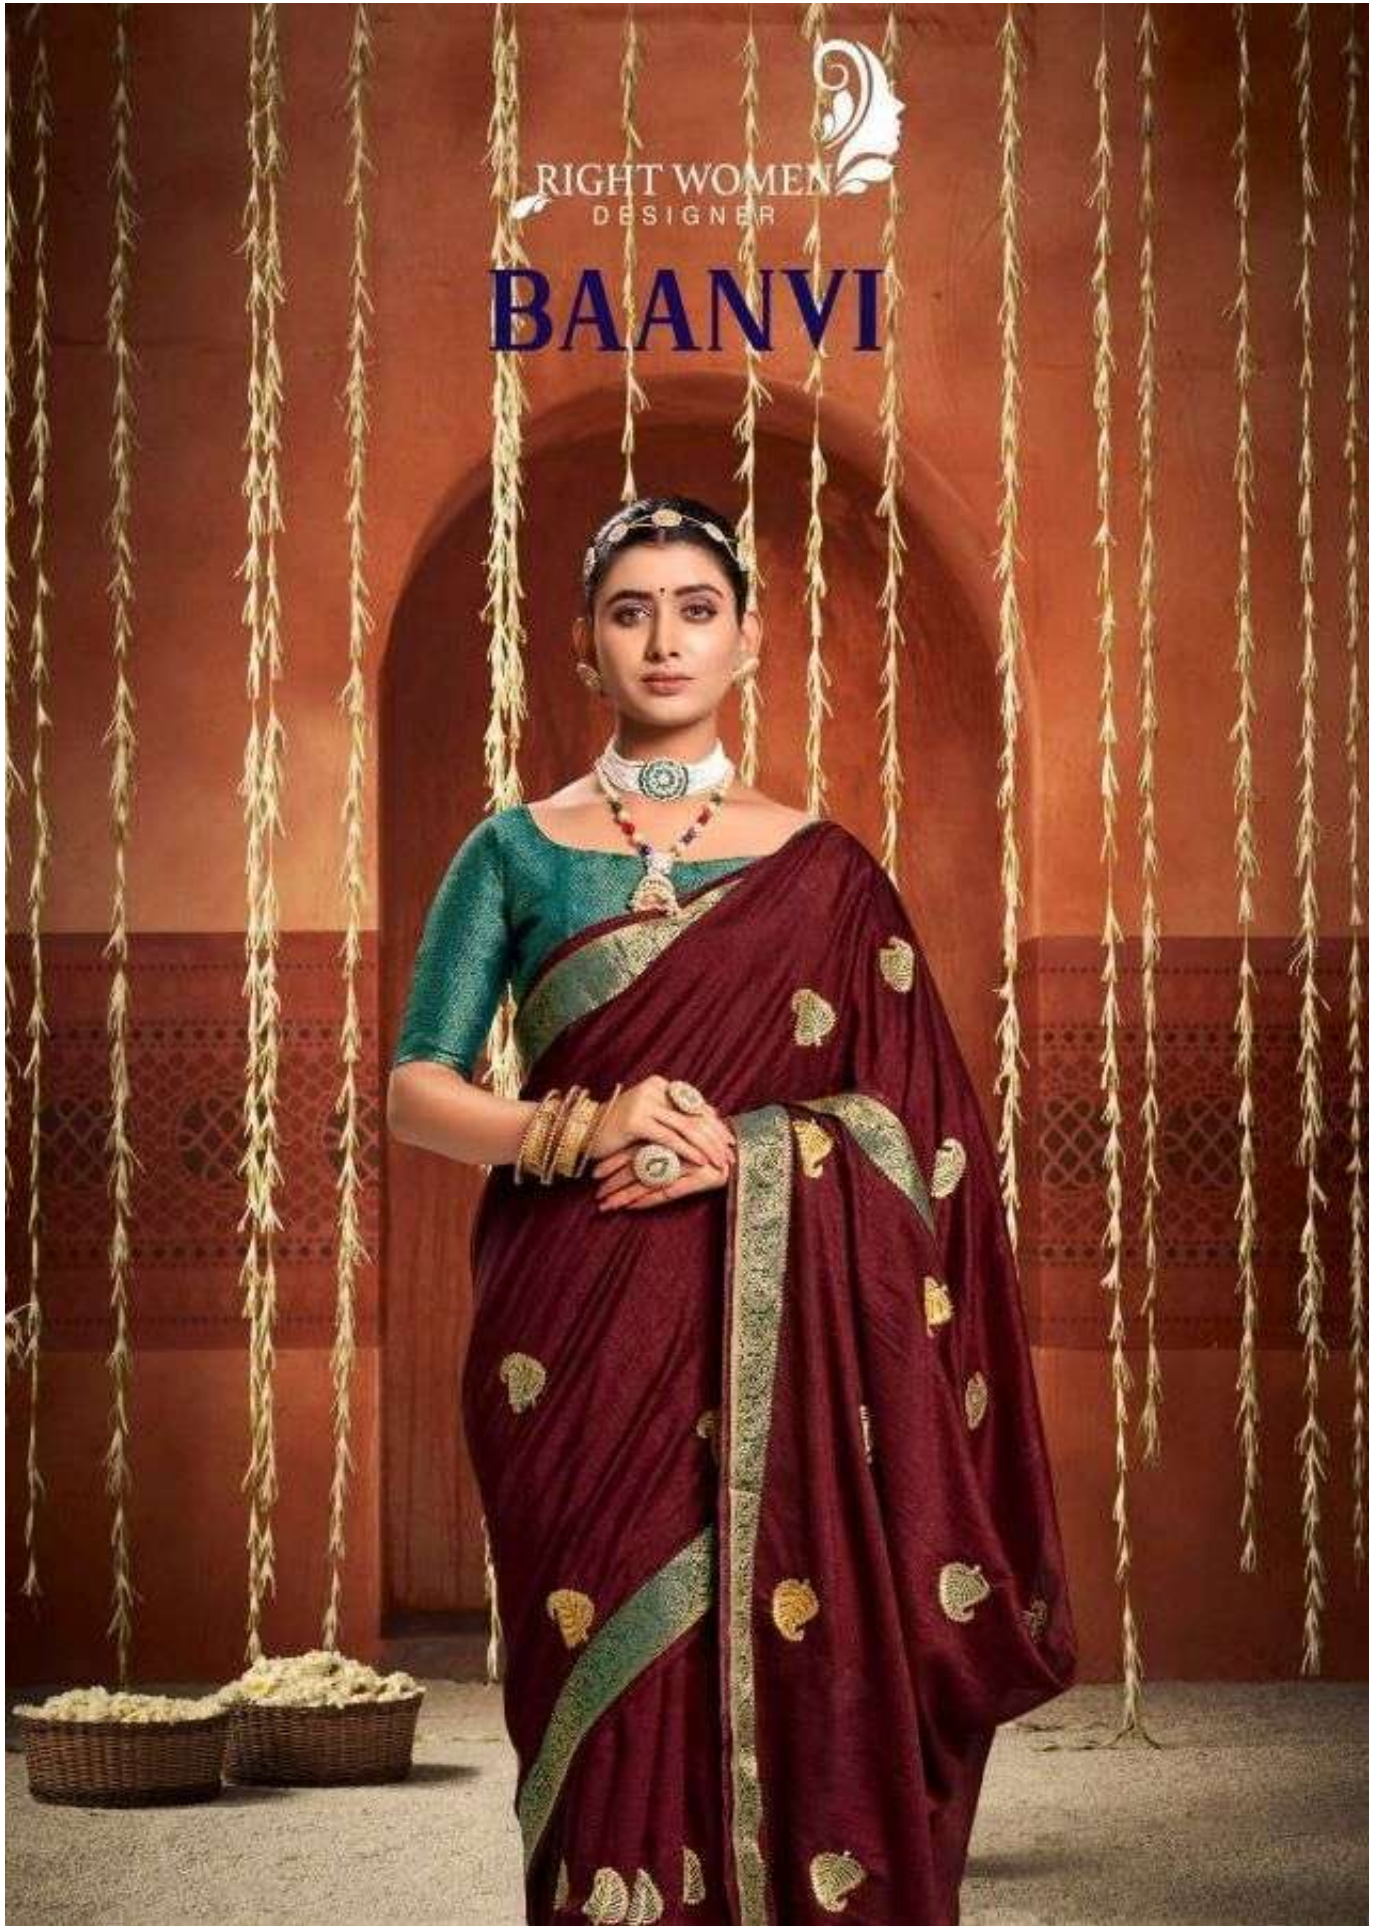

RIGHT WOMEN
DESIGNER

BAANVI

10001 FASHION ALERT

•10002 BEAUTY SUTRA

•10005 ETHNIC SIMPLICITY

• 10004 STYLISH ELEGANCE

10006 BEAUTY WINDS

CREATIVE CULTURE
• 10007 •

*10008 ULTIMATE COLLECTION

RIGHT WOMEN
DESIGNER

BAANVI