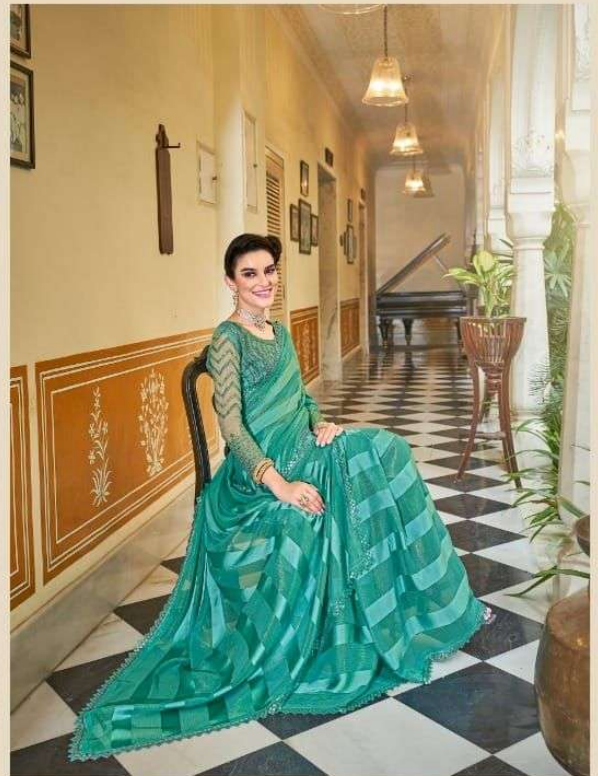

## SALSA STYLE

Catalog Name	D.No.	Rate (IN RS.)	CUT. (approx.)	Fabric Details
Salsa Style	SLS-7401	1728/-	6.30 mts.	NIGHTANGLE PATTERN SILK
Salsa Style	SLS-7402	1616/-	6.30 mts.	MIRROR SHINE SILK
Salsa Style	SLS-7403	1728/-	6.30 mts.	SILVER LINE SILK
Salsa Style	SLS-7404	1772/-	6.30 mts.	SHIMMER SILK
Salsa Style	SLS-7405	1661/-	6.30 mts.	PURE ZARI PATTERN SILK
Salsa Style	SLS-7406	1728/-	6.30 mts.	SOFT PATTERN SILK
Salsa Style	SLS-7407	1728/-	6.30 mts.	SILVER LINE SILK
Salsa Style	SLS-7408	1728/-	6.30 mts.	NIGHTANGLE PATTERN SILK
Salsa Style	SLS-7409	1772/-	6.30 mts.	ZIGLING SILK
Salsa Style	SLS-7410	1661/-	6.30 mts.	PURE ZARI PATTERN SILK
Salsa Style	SLS-7411	1394/-	6.30 mts.	WOW PATTERN SILK
Salsa Style	SLS-7412	1528/-	6.30 mts.	SHIMMER SILK
Salsa Style	SLS-7413	1772/-	6.30 mts.	SOFT PATTERN SILK
Salsa Style	SLS-7414	1528/-	6.30 mts.	RAINBOW PATTERN SILK