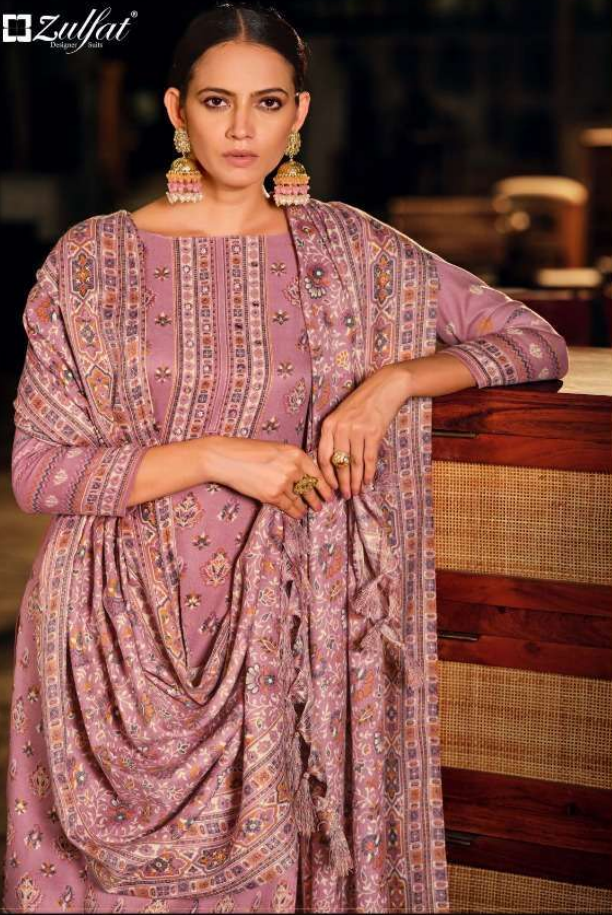

Zulfai
Dresses