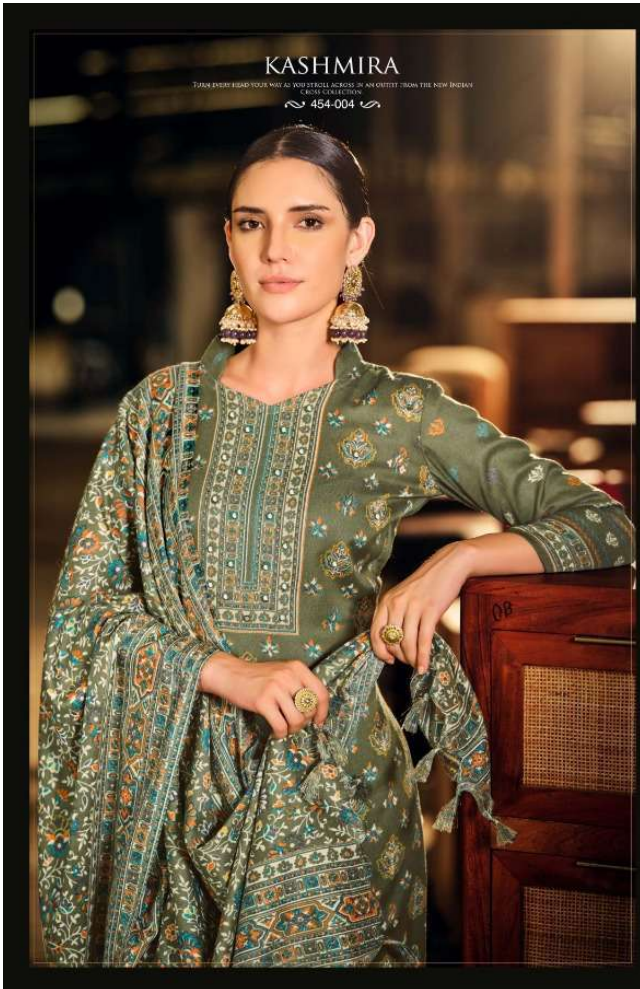

Zulfat[®]
Designer Suits

KASHMIRA

TURN EVERY HEAD YOUR WAY AS YOU STROLL ACROSS IN AN OUTFIT FROM THE NEW INDIAN CROSS COLLECTION.

KASHMIRA

100% LUXURY 100% SILK 100% AS YOU DESIRE. ACCESS BY AIR. OFFET FROM THE NEW INDIAN
CROSS COLLECTION

454-010

Zulfai
Design Studio

Zulfat[®]
Designer Suits

KASHMIRA

TURN EVERY HEAD YOUR WAY AS YOU STROLL ACROSS IN AN OUTFIT FROM THE NEW INDIAN CROSS COLLECTION.

454-001

454-002

454-003

Zulfai
Dresses

KASHMIRA

TRINK PAKET MERA DUKA HON JE MEY SE BODU ACHHO JE ANE DHEE BHEW THE NAVI INDOOR
CASHMERE
454-005

Zulfat[®]
Designer Suits

KASHMIRA

TRUMP EXHIBIT BEAD YOUR WAY AS SOULFUL AND ACROSS BY AN OUTFIT FROM THE NEW ELEGANT CROSS COLLECTION