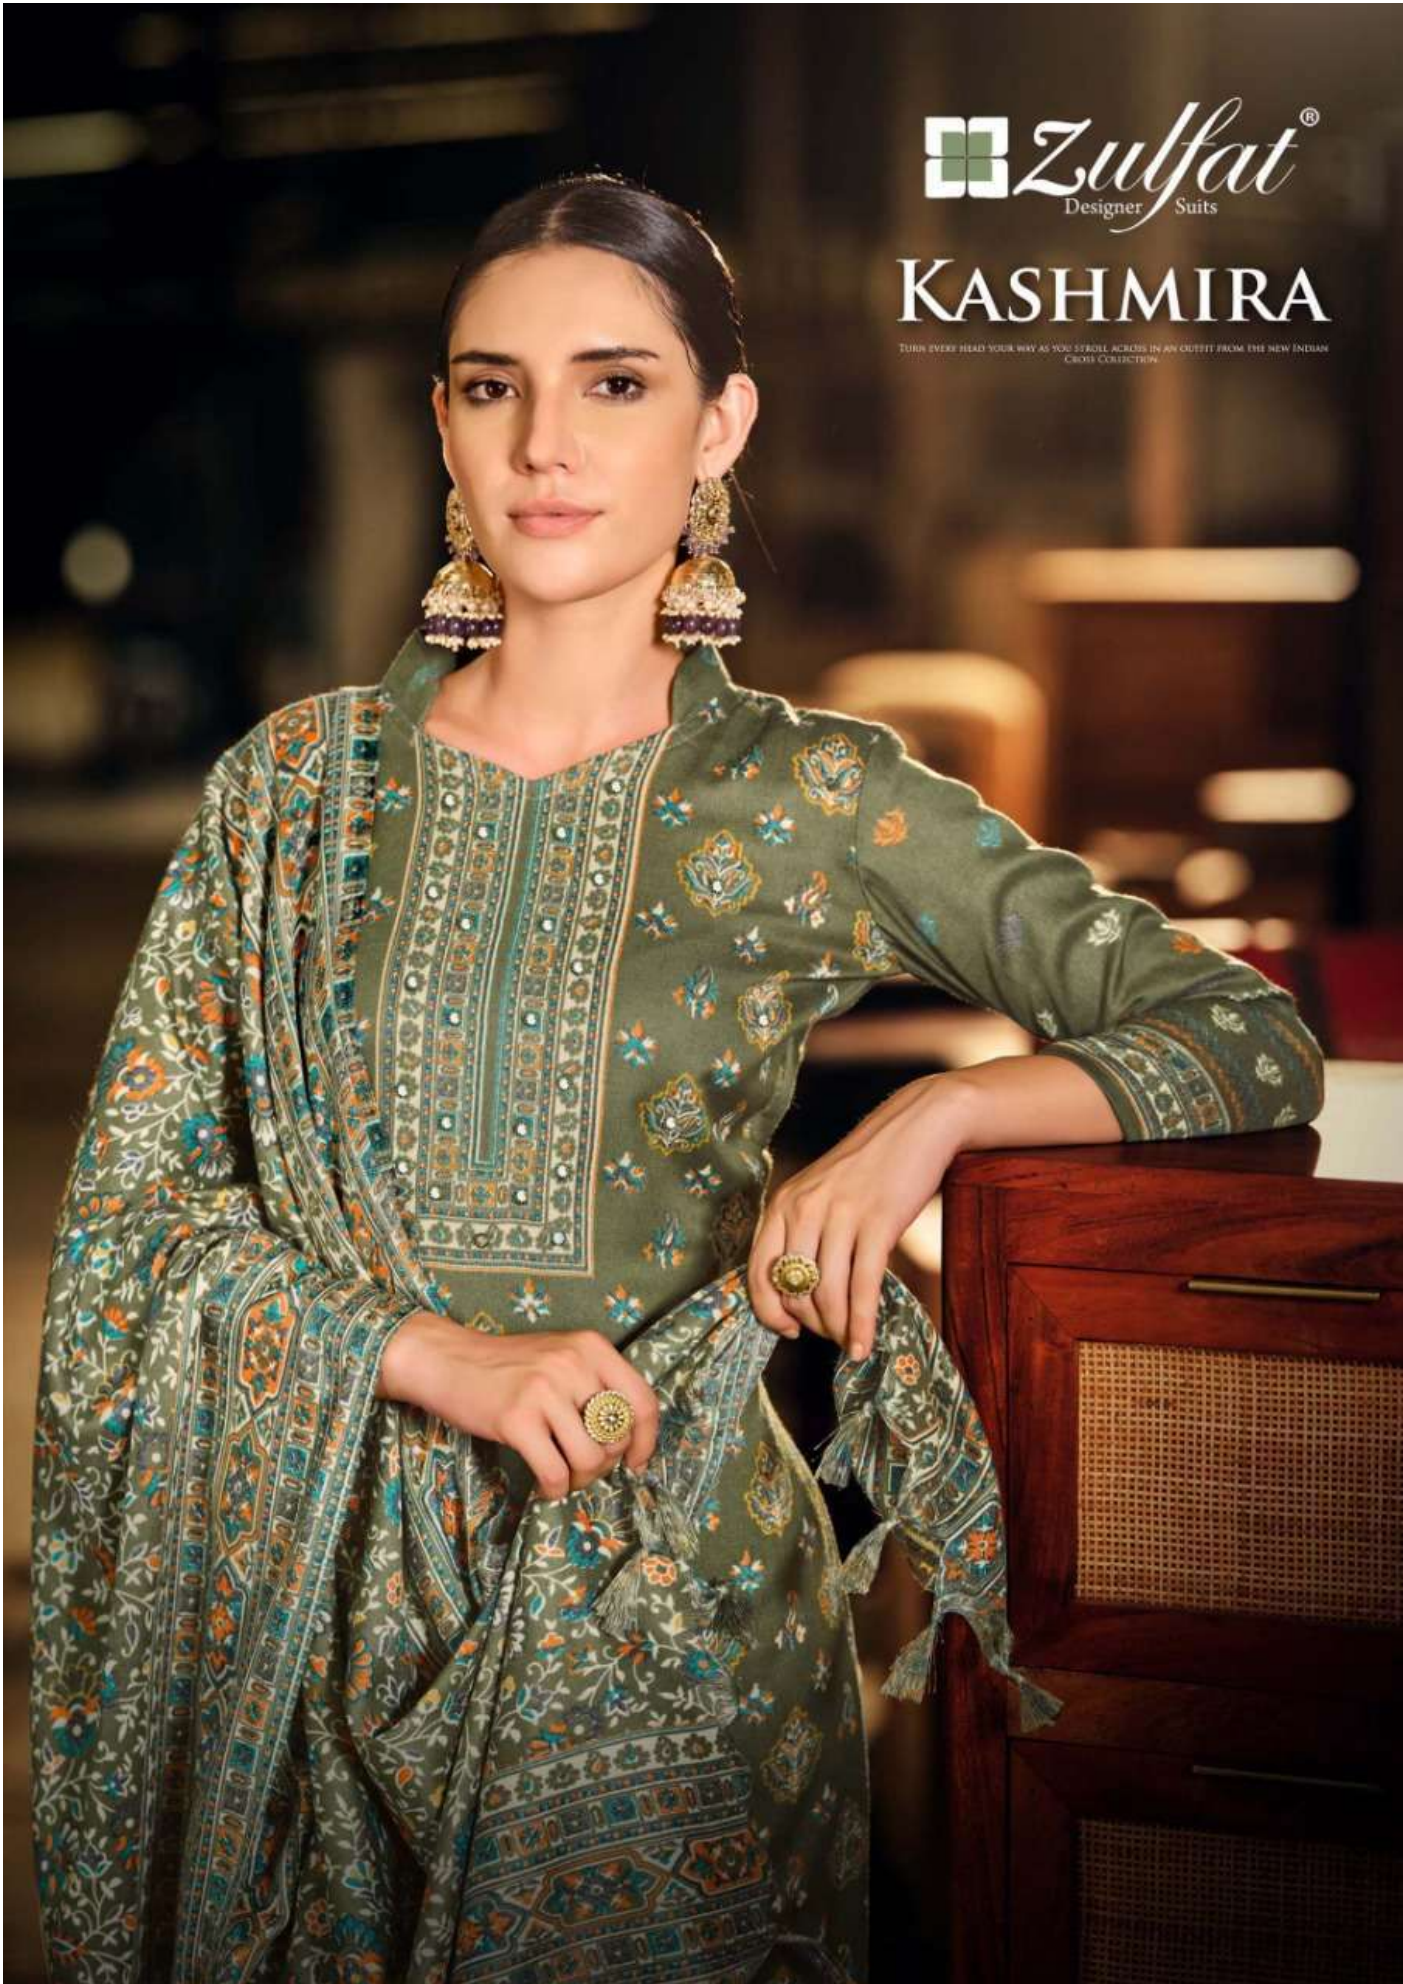

Zulfat[®]
Designer Suits

KASHMIRA

TURN EVERY HEAD YOUR WAY AS YOU STROLL ACROSS IN AN OUTFIT FROM THE NEW INDIAN CROSS COLLECTION.

KASHMIRA

100% LUXURY 100% SILK 100% AS YOU DESIRE. ACCESS BY AIR. OFFET FROM THE NEW INDIAN
CROSS COLLECTION

454-010

Zulfai
Design Studio

Zulfat[®]
Designer Suits

KASHMIRA

TURN EVERY HEAD YOUR WAY AS YOU STROLL ACROSS IN AN OUTFIT FROM THE NEW INDIAN CROSS COLLECTION.

454-001

454-002

454-003