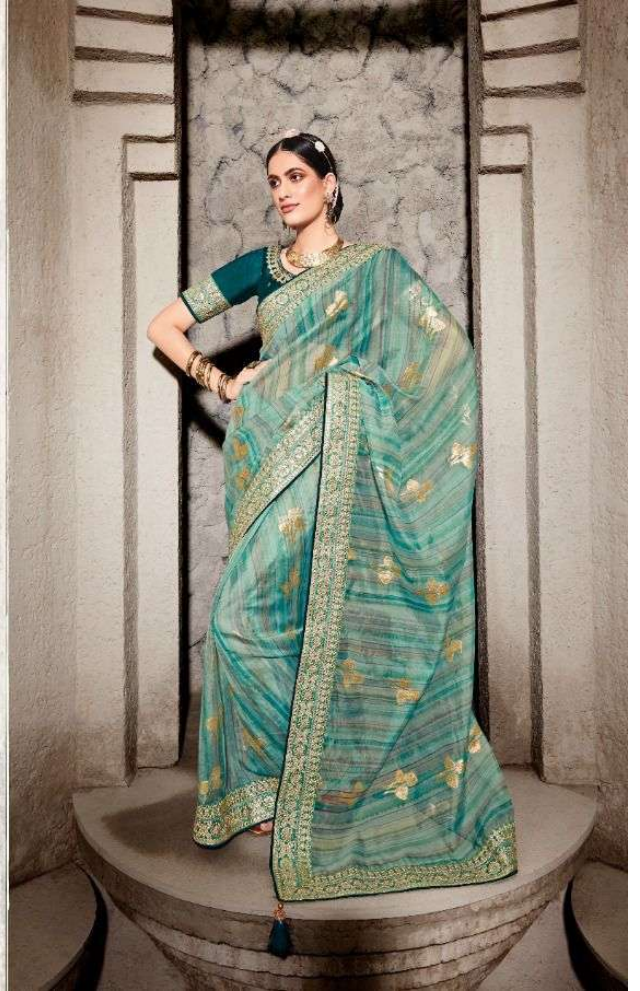

कलारेली "celebrate in style" | 6107 |

KAVIRA  
Bridal Wear

अलंकार

"Full of Tradition get stylish"

(THE NEW SIMPLICITY)

KAVIRA  
Bridal Wear

राशिनी *"the modern enchantress"*

{ 6103 }