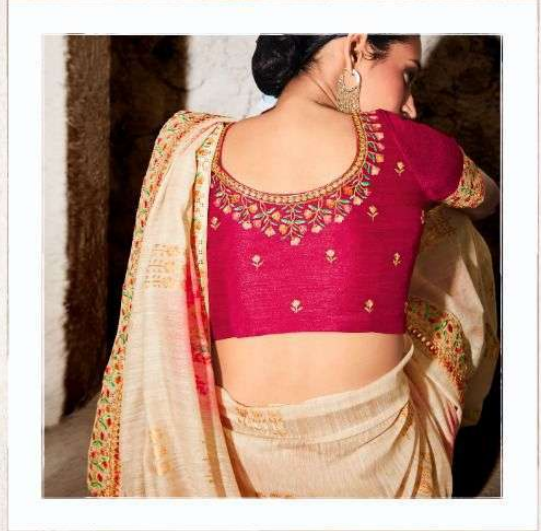

**KAVIRA**

Bridal Wear

BY

SULAKSHMI SAREES GROUP

 **SOUMYA** 

"everything has beauty" मोहिनी

{ 6101 }

KAVIRA  
Bridal Wear

"evening get together" कलारौली { 6102 }

KAVIRA  
Bridal Wear

अलंकार

"Full of 'Tradition yet stylish'"

{ 6104 }

सुगिनी

"Smile you're beautiful"

{ 6105 }