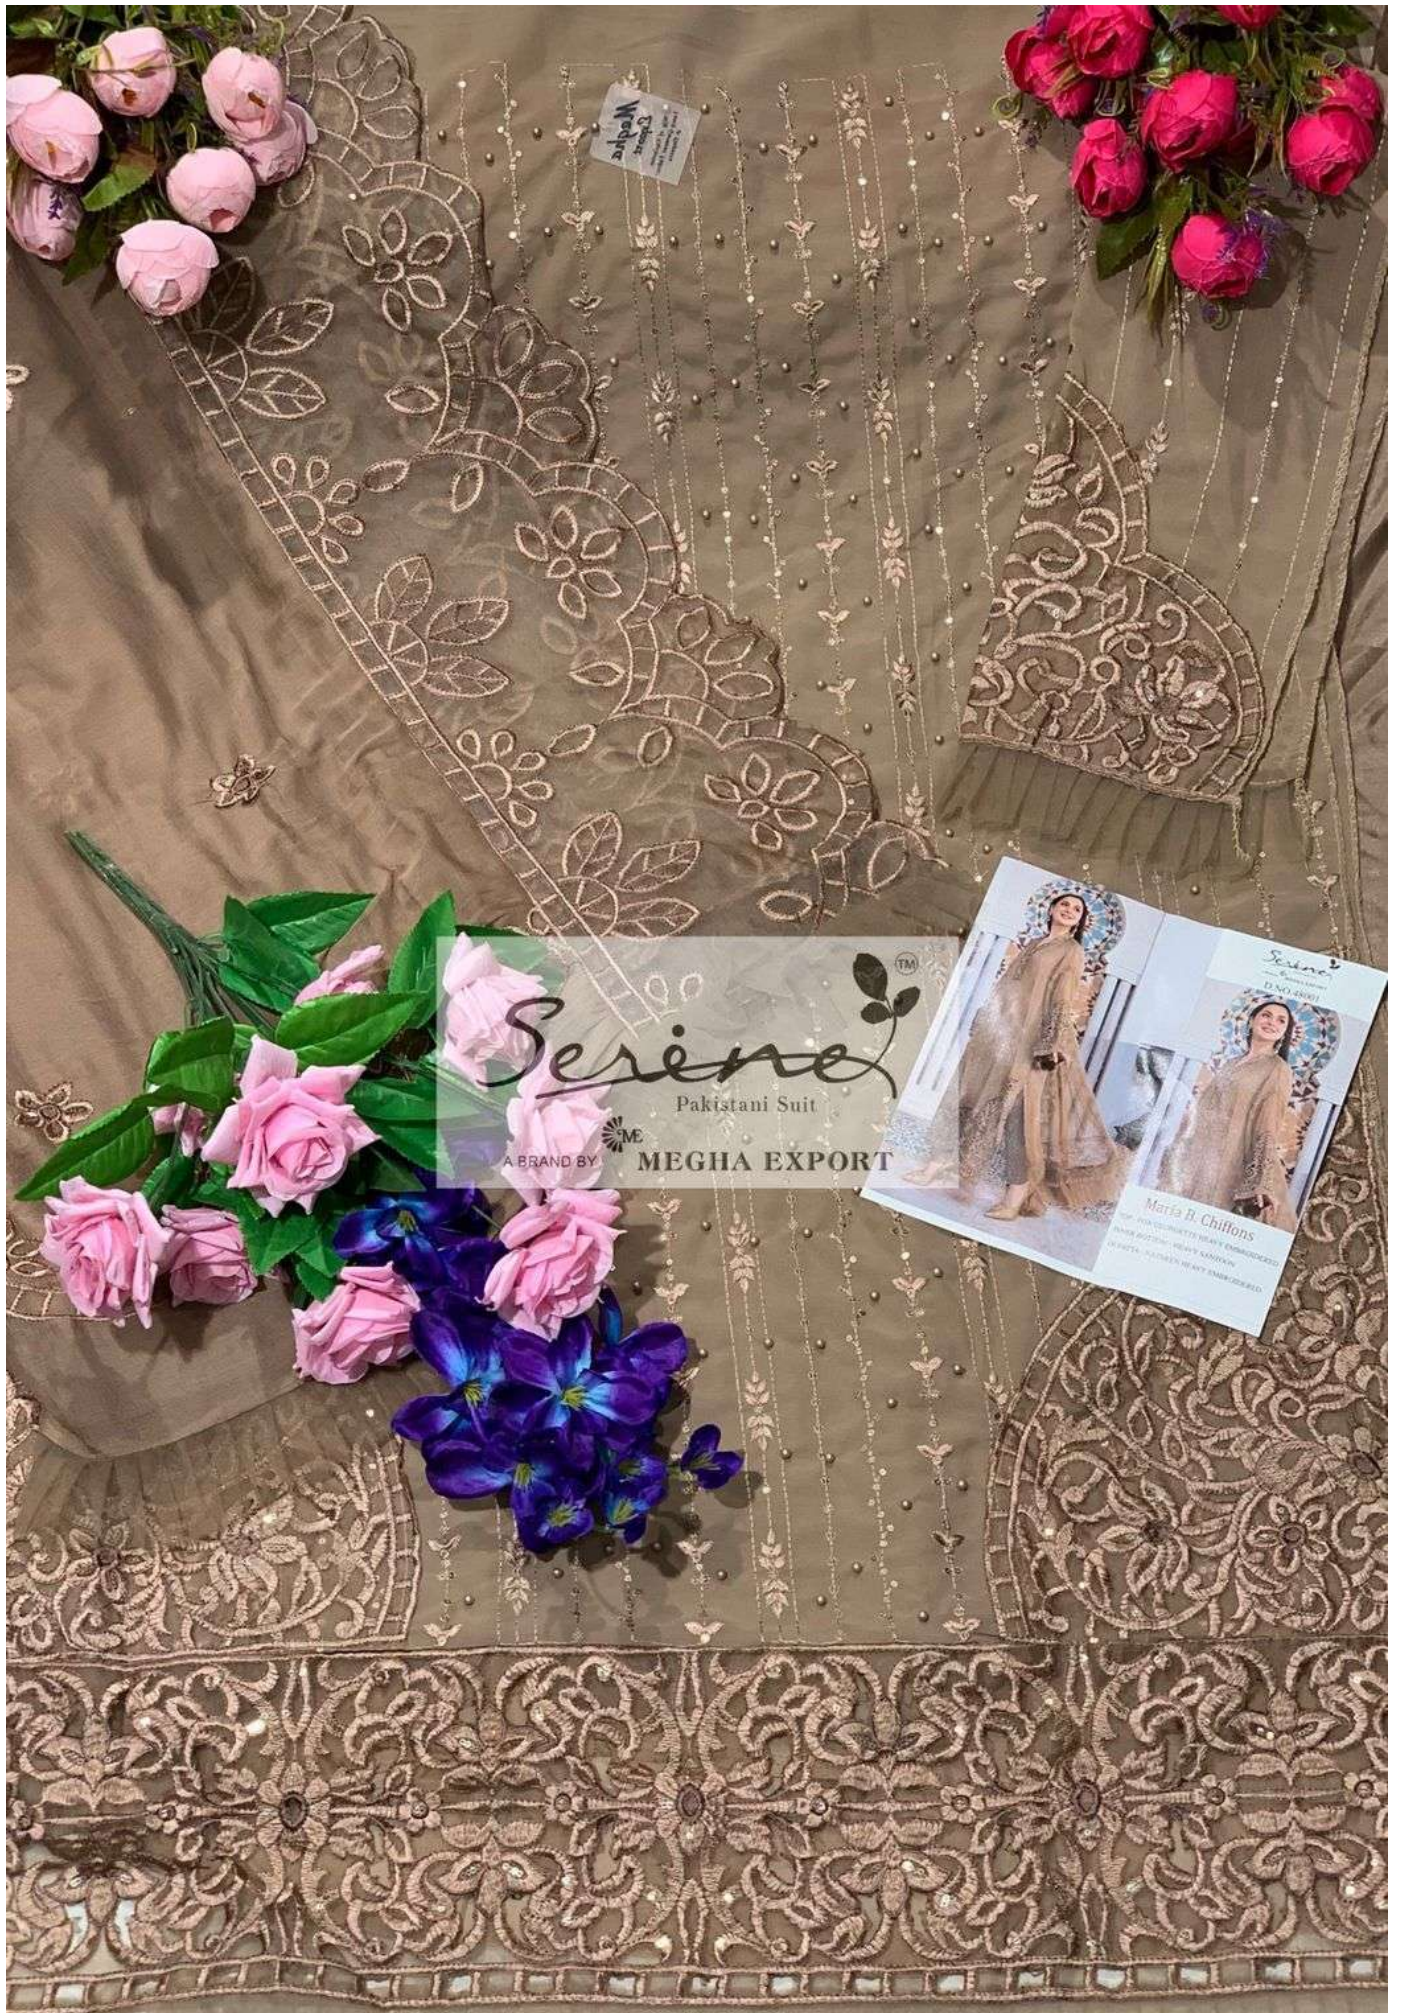

Serena
Pakistani Suits
ASW-01 MEGHA EXPORT

Maria B. Chiffons

Serena
Pakistani Suit
A BRAND BY MEGHA EXPORT

D.NO.48001

Maria B. Chiffons

TOP - FOX GEORGETTE HEAVY EMBROIDERED

INNER BOTTOM - HEAVY SANTOON

DUPATTA - NAZNEEN HEAVY EMBROIDERED

Serene
Duo-Color
Duo-Color

SereneTM
Pakistani Suit
A BRAND BY **MEGHA EXPORT**

Serene
Duo-Color
Duo-Color
Maria B. Chiffons
HEAVY EMBROIDERY
HEAVY EMBROIDERY
HEAVY EMBROIDERY

*Serina*TM
Pakistani Suit
A BRAND BY MEGHA EXPORT

*Serene*TM
Pakistani Suit
A BRAND BY  MEGHA EXPORT

*Serina*TM
Pakistani Suit
A BRAND BY MEGHA EXPORT

D.NO.48003

Maria B. Chiffons

TOP - FOX GEORGETTE HEAVY EMBROIDERED

INNER BOTTOM - HEAVY SANTOON

DUPATTA - ORGANZA HEAVY EMBROIDERED

FOUR SIDE LACE

Serena
Pakistani Suits
ASD/OP BY MEGHA EXPORT

Maria B. Chiffons