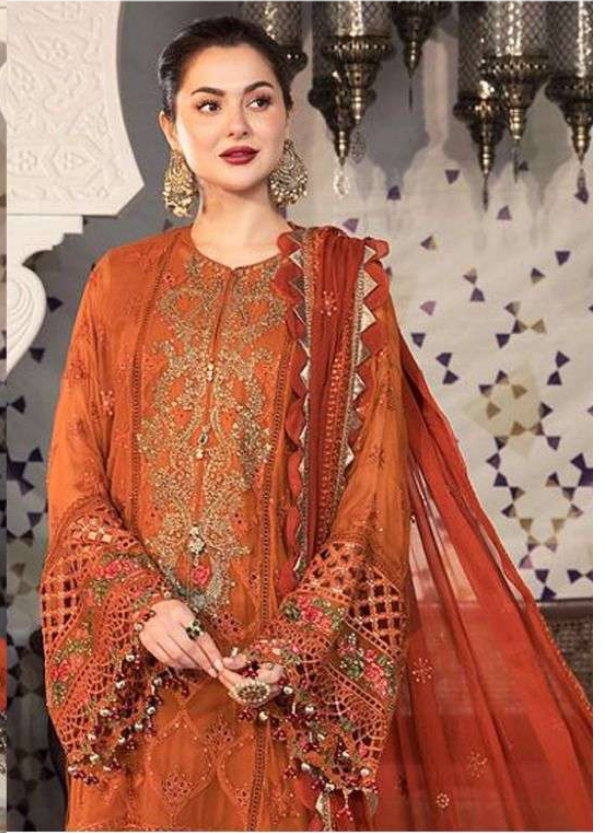

Serena
Pakistani Suits
ASW-01 MEGHA EXPORT

Maria B. Chiffons

Serena
Pakistani Suit
A BRAND BY MEGHA EXPORT

D.NO.48001

Maria B. Chiffons

TOP - FOX GEORGETTE HEAVY EMBROIDERED

INNER BOTTOM - HEAVY SANTOON

DUPATTA - NAZNEEN HEAVY EMBROIDERED

Serene
Duo-Color
Duo-Color

SereneTM
Pakistani Suit
A BRAND BY **MEGHA EXPORT**

Serene
Duo-Color
Duo-Color
Maria B. Chiffons
HEAVY EMBROIDERY
HEAVY EMBROIDERY
HEAVY EMBROIDERY

*Serina*TM
Pakistani Suit
A BRAND BY MEGHA EXPORT

D.NO.48002

Maria B. Chiffons

TOP - FOX GEORGETTE HEAVY EMBROIDERED

INNER BOTTOM - HEAVY SANTOON

DUPATTA - NAZNEEN HEAVY EMBROIDERED

Maria B. Chiffons

Sereno
Fashion for You
A PART OF MEGHA EXPORT

D.NO.48001

FOUR SIDE LACE

Serena
Pakistani Suits
ASD/OP BY MEGHA EXPORT

Maria B. Chiffons