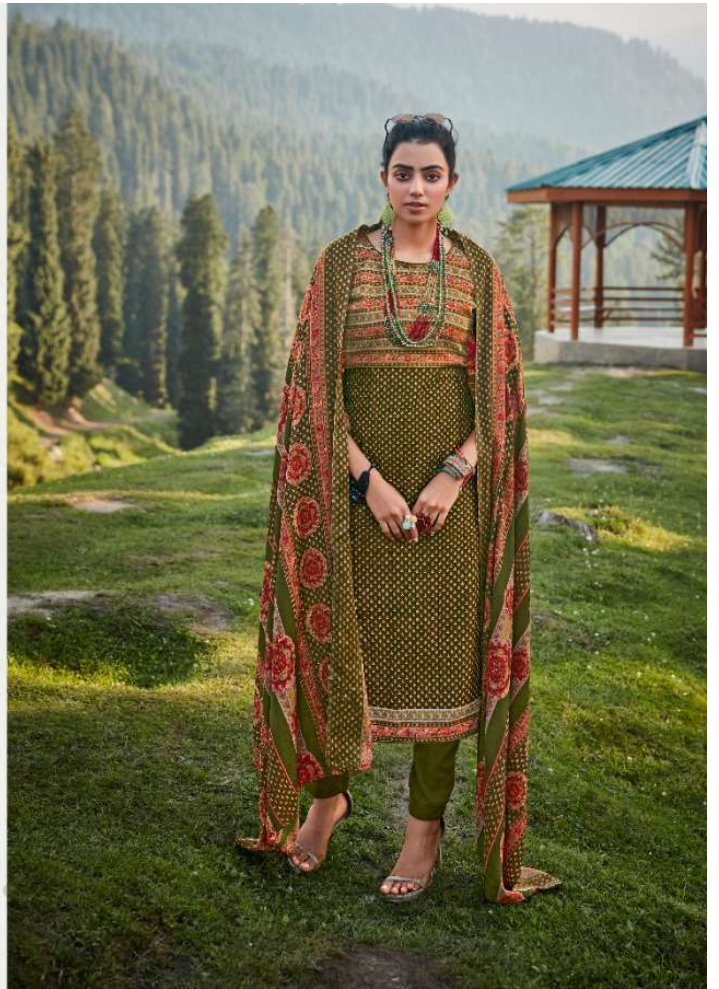

WINTER NOVA

 **Zulfat**[®]
Designer Suits

Zulfat

WINTER NOVA

FLORAL ESSENCE

This season is all about strong floral mixed with vibrant floral to create a look that is both elegant and bold.

456-001

Zulfat
L'Esprit des Modes

Zulfat
456-009

Zulfat
DESIGNER

456-007

 **Zulfat**
DESIGNER WEAR

456-010

456-001

456-002

456-003