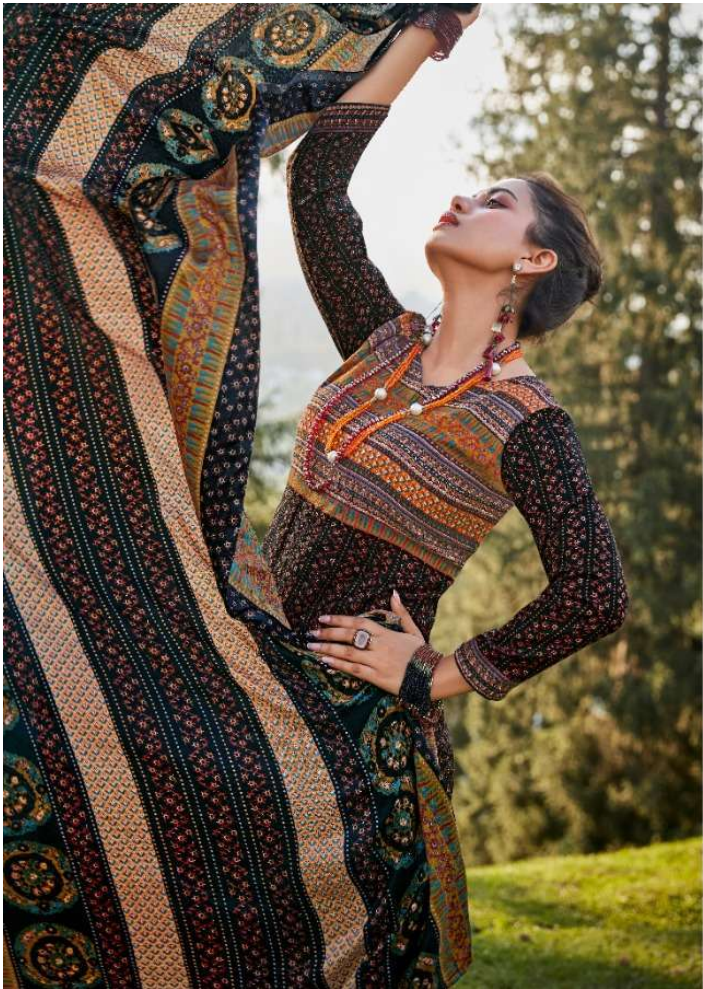

Zulfat
456-008