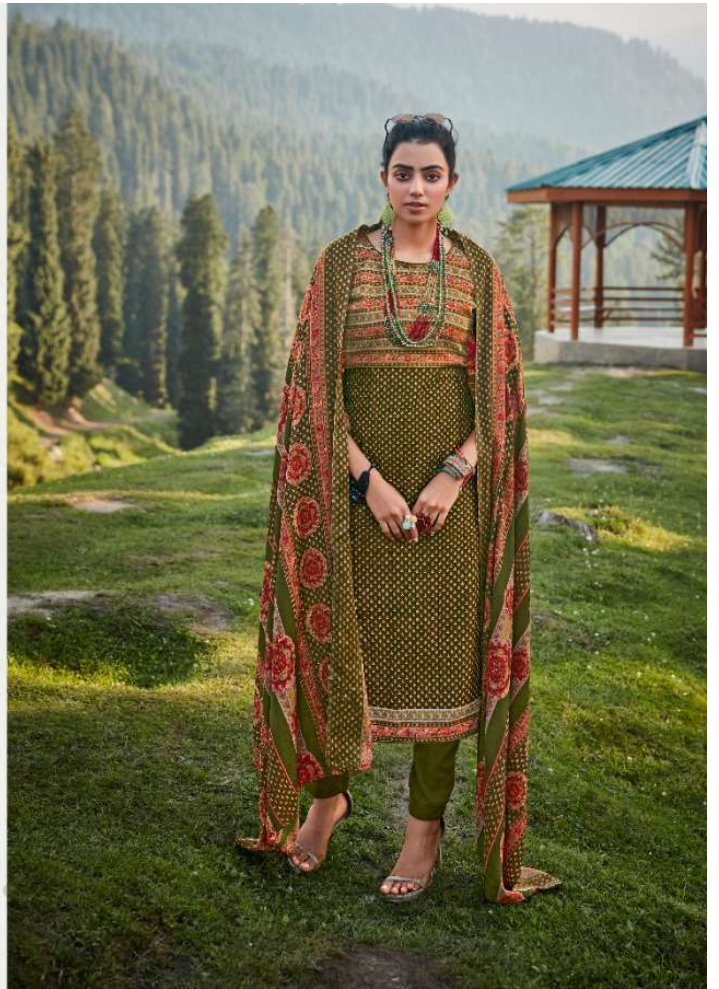

WINTER NOVA

 **Zulfat**[®]
Designer Suits

Zulfat

WINTER NOVA

FLORAL ESSENCE

This season is all about strong floral mixed with vibrant floral to create a look that is both elegant and bold.

456-001

Zulfat
L'Esprit des Modes

Zulfat
Designs

456-004

Zulfat
Lifestyle
156-003

Zulfat
456-006

456-005

Zulfat

 **Zulfat**
Lifestyle

456-009

Zulfat
DESIGNER

456-007

 **Zulfat**
DESIGNER WEAR

456-010

456-001

456-002

456-003

456-004

WINTER NOVA

 **Zulfat**[®]
Designer Suits