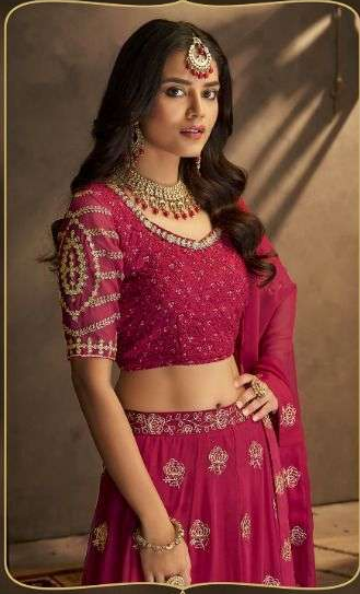

ARYA DESIGNS

EUPHORIA
VOL-9

ARYA DESIGNS

32003

ARYA DESIGNS

*Fashion
Attributes*

32006

ARYA DESIGNS

Define the
future of fashion

32003

ARYA DESIGNS

32001

ARYA DESIGNS

EUPHORIA
VOL-9

SKU	MAIN COLOR	BLOUSE FABRICS	LEHANGA FABRICS	DUPATTA FABRICS	SIZE SEMI STITCHED	WORK	PRICE
32001	PINK	GEORGETTE	GEORGETTE	GEORGETTE	UPTO 42 INCHES BUST & WAIST	DORI, THREAD	3745/- (FLAT) +12%GST + SHIPPING
32002	BLUE	GEORGETTE	GEORGETTE	SOFE NET	UPTO 42 INCHES BUST & WAIST	THREAD, SEQUINS, MIRROR	4860/- (FLAT) +12%GST + SHIPPING
32003	WHITE	GEORGETTE	GEORGETTE	CREPE	UPTO 42 INCHES BUST & WAIST	THREAD, SEQUINS, PRINT	4750/- (FLAT) +12%GST + SHIPPING
32004	WHITE	GEORGETTE	GEORGETTE	SOFE NET	UPTO 42 INCHES BUST & WAIST	THREAD, SEQUINS	4750/- (FLAT) +12%GST + SHIPPING
32005	PURPLE	GEORGETTE	GEORGETTE	SOFE NET	UPTO 42 INCHES BUST & WAIST	THREAD, SEQUINS	5195/- (FLAT) +12%GST + SHIPPING
32006	GREEN	SOFT NET	SOFT NET	SOFE NET	UPTO 42 INCHES BUST & WAIST	ZARI, SEQUINS	3970/- (FLAT) +12%GST + SHIPPING