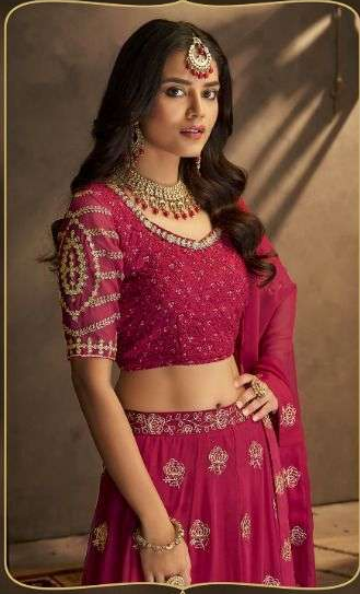

ARYA DESIGNS

EUPHORIA
VOL-9

ARYA DESIGNS

32003

ARYA DESIGNS

*Fashion
Attributes*

32006

ARYA DESIGNS

Define the future of fashion

32003

ARYA DESIGNS

32001

ARYA DESIGNS

EUPHORIA
VOL-9

SKU	MAIN COLOR	BLOUSE FABRICS	LEHANGA FABRICS	DUPATTA FABRICS	SIZE SEMI STITCHED	WORK	PRICE
32001	PINK	GEORGETTE	GEORGETTE	GEORGETTE	UPTO 42 INCHES BUST & WAIST	DORI, THREAD	3745/- (FLAT) +12%GST + SHIPPING
32002	BLUE	GEORGETTE	GEORGETTE	SOFE NET	UPTO 42 INCHES BUST & WAIST	THREAD, SEQUINS, MIRROR	4860/- (FLAT) +12%GST + SHIPPING
32003	WHITE	GEORGETTE	GEORGETTE	CREPE	UPTO 42 INCHES BUST & WAIST	THREAD, SEQUINS, PRINT	4750/- (FLAT) +12%GST + SHIPPING
32004	WHITE	GEORGETTE	GEORGETTE	SOFE NET	UPTO 42 INCHES BUST & WAIST	THREAD, SEQUINS	4750/- (FLAT) +12%GST + SHIPPING
32005	PURPLE	GEORGETTE	GEORGETTE	SOFE NET	UPTO 42 INCHES BUST & WAIST	THREAD, SEQUINS	5195/- (FLAT) +12%GST + SHIPPING
32006	GREEN	SOFT NET	SOFT NET	SOFE NET	UPTO 42 INCHES BUST & WAIST	ZARI, SEQUINS	3970/- (FLAT) +12%GST + SHIPPING