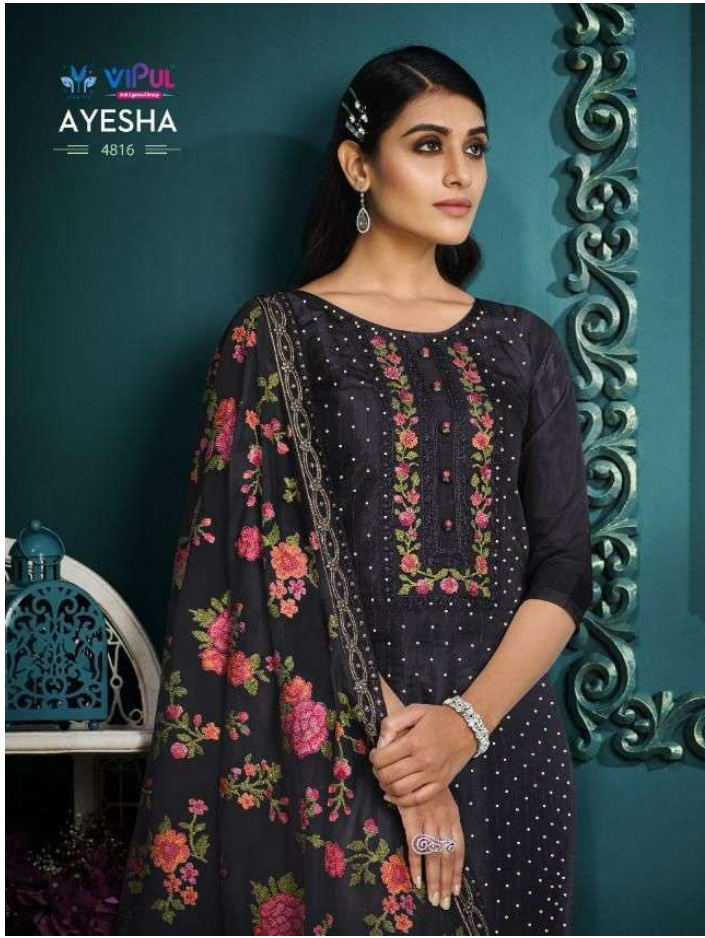

PETI VALUE: 15012.00
AVG. VALUE: 2502.00

viPul
AYESHA

— 4813 —

viPUL
AYESHA

4815

viPul
AYESHA

4816

viPul
AYESHA
4816