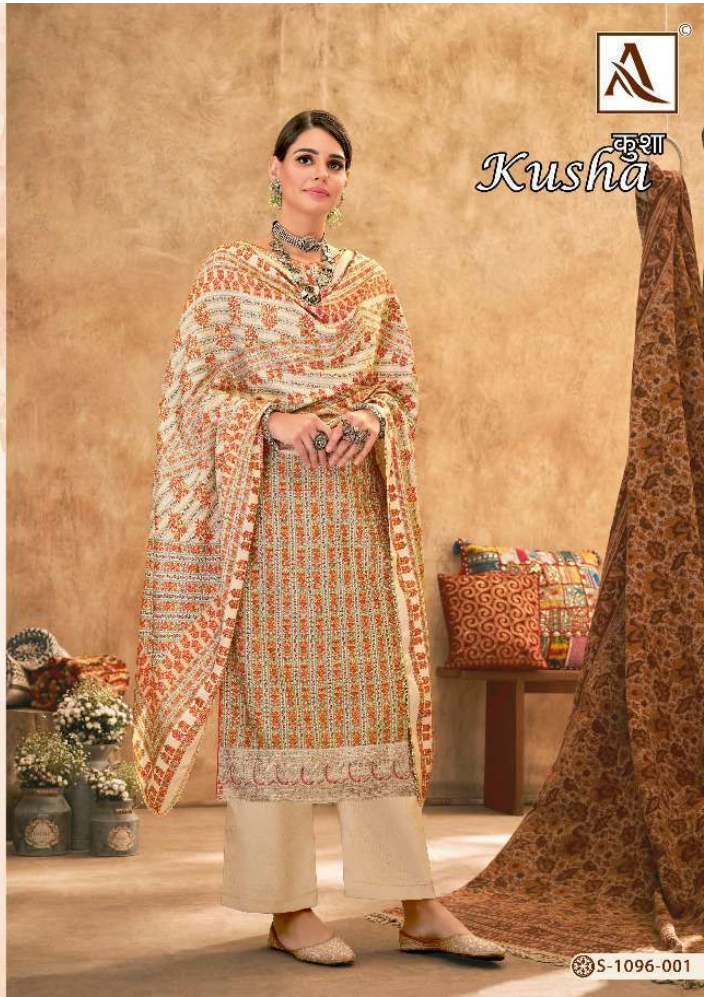

Best

wool

कुशा

Kusha

Loved for style..!!

S-1096-001

S-1096-002

S-1096-003

S-1096-004

S-1096-005

S-1096-006

Best wool कुशा
Kusha
 Loved for style..!!

Best

wool

कुशा

Kusha

Loved for style..!!

S-1096-005

कुशा
Kusha

S-1096-002

S-1096-004

कुशा
Kusha

Simply Splendid

Classic to temporary- the contemporary designs
with classy colors giving luxurious touch with
finished heavy look.