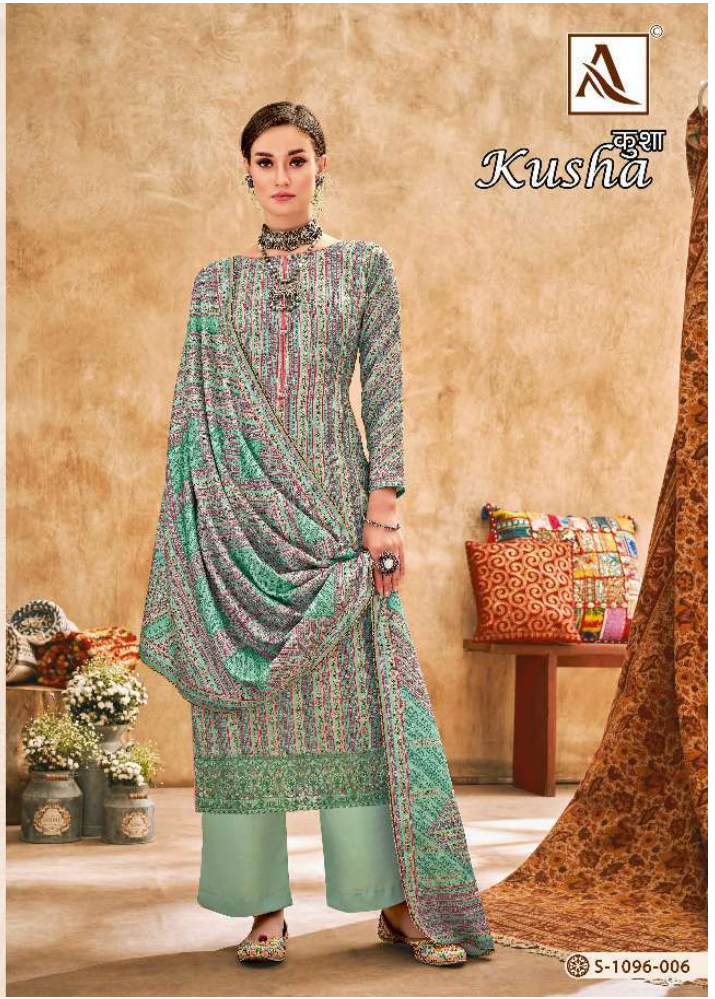

Best

wool

कुशा

Kusha

Loved for style..!!

S-1096-001

S-1096-002

S-1096-003

S-1096-004

S-1096-005

S-1096-006

Best wool कुशा
Kusha
 Loved for style..!!

Best

wool

कुशा

Kusha

Loved for style..!!

S-1096-005

कुशा
Kusha

S-1096-002

S-1096-004

कुशा
Kusha

Simply Splendid

Classic to temporary- the contemporary designs
with classy colors giving luxurious touch with
finished heavy look.