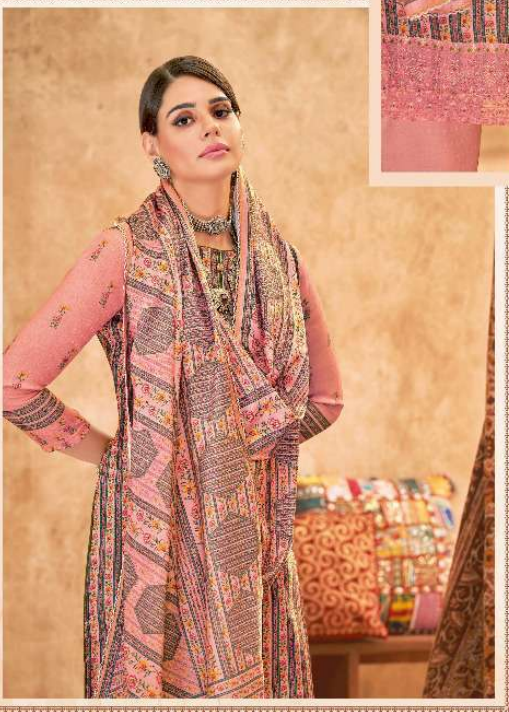

Best

wool

कुशा

Kusha

Loved for style..!!

S-1096-001

S-1096-002

S-1096-003

S-1096-004

S-1096-005

S-1096-006

Best wool कुशा
Kusha
 Loved for style..!!

Best

wool

कुशा

Kusha

Loved for style..!!

S-1096-005

कुशा
Kusha

S-1096-002

S-1096-004

कुशा
Kusha

Simply Splendid

Classic to temporary- the contemporary designs
with classy colors giving luxurious touch with
finished heavy look.