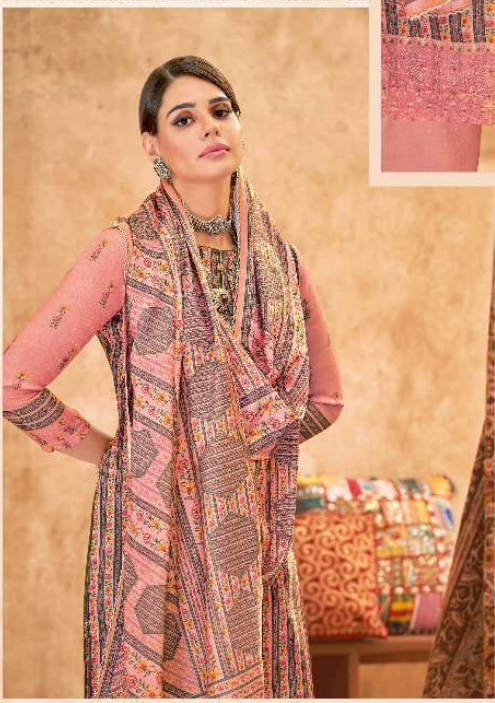

Best

wool

कुशा

Kusha

Loved for style..!!

S-1096-001

S-1096-002

S-1096-003

S-1096-004

S-1096-005

S-1096-006

Best wool कुशा
Kusha
 Loved for style..!!

Best

wool

कुशा

Kusha

Loved for style..!!

S-1096-005

कुशा
Kusha

S-1096-002

S-1096-004

कुशा
Kusha

Simply Splendid

Classic to temporary- the contemporary designs
with classy colors giving luxurious touch with
finished heavy look.