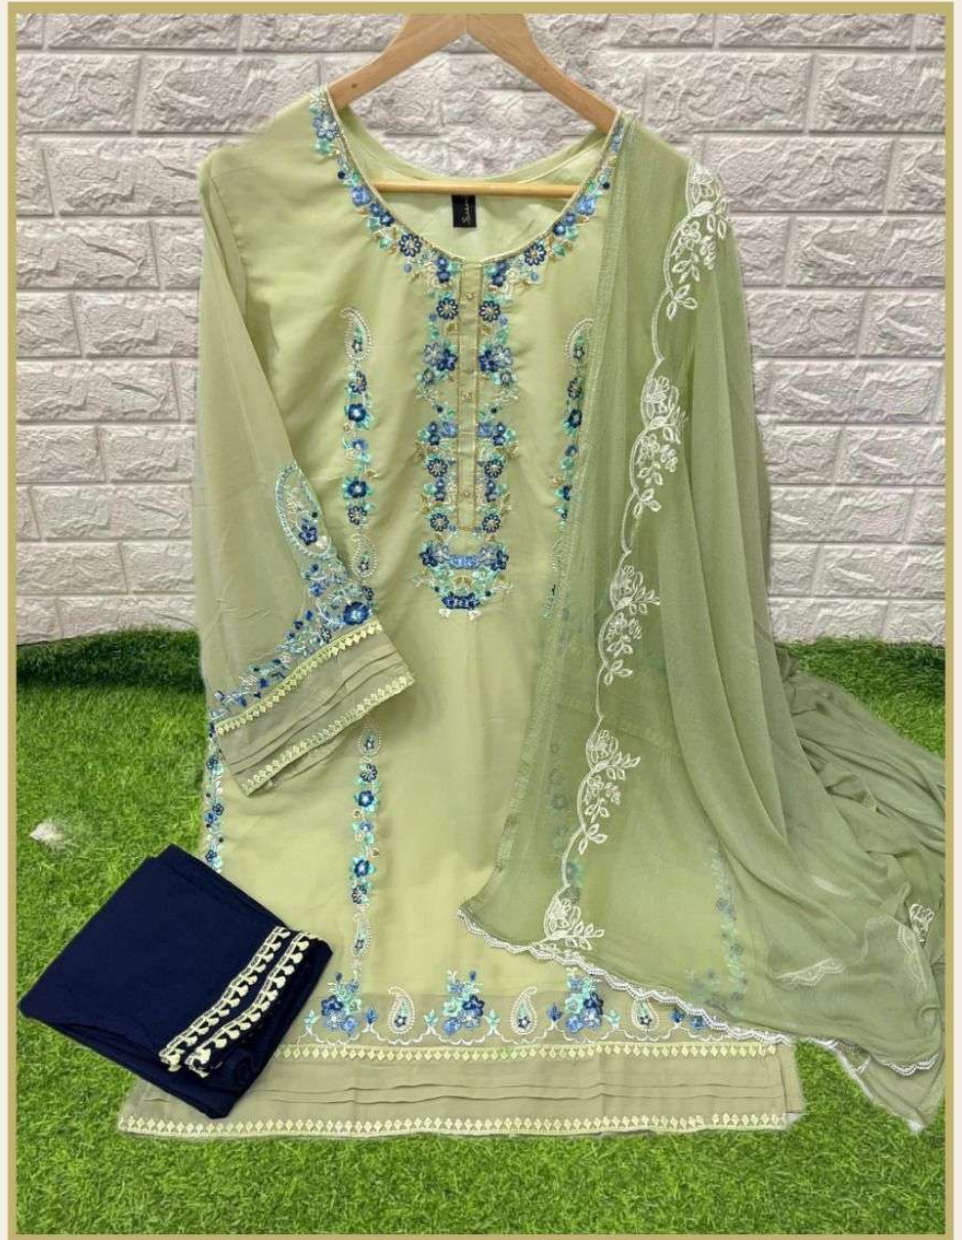

*Serene*TM
Pakistani Suit
A BRAND BY MEGHA EXPORT

S - 103 B

TOP

Fox Georgette
Heavy Embroidered

BOTTOM

Reyon slub lycra

DUPATTA

Nazneen heavy
embroidered with lace

Size Chart - XL,2XL

*Serene*TM
Pakistani Suit
A BRAND BY MEGHA EXPORT

S - 103 D

TOP

Fox Georgette
Heavy Embroidered

BOTTOM

Reyon slub lycra

DUPATTA

Nazneen heavy
embroidered with lace

Size Chart - XL,2XL

*Serene*TM
Pakistani Suit
A BRAND BY MEGHA EXPORT

S - 103 C

TOP

Fox Georgette
Heavy Embroidered

BOTTOM

Reyon slub lycra

DUPATTA

Nazneen heavy
embroidered with lace

Size Chart - XL,2XL

*Serene*TM
Pakistani Suit
A BRAND BY MEGHA EXPORT

S - 103 B

TOP

Fox Georgette
Heavy Embroidered

BOTTOM