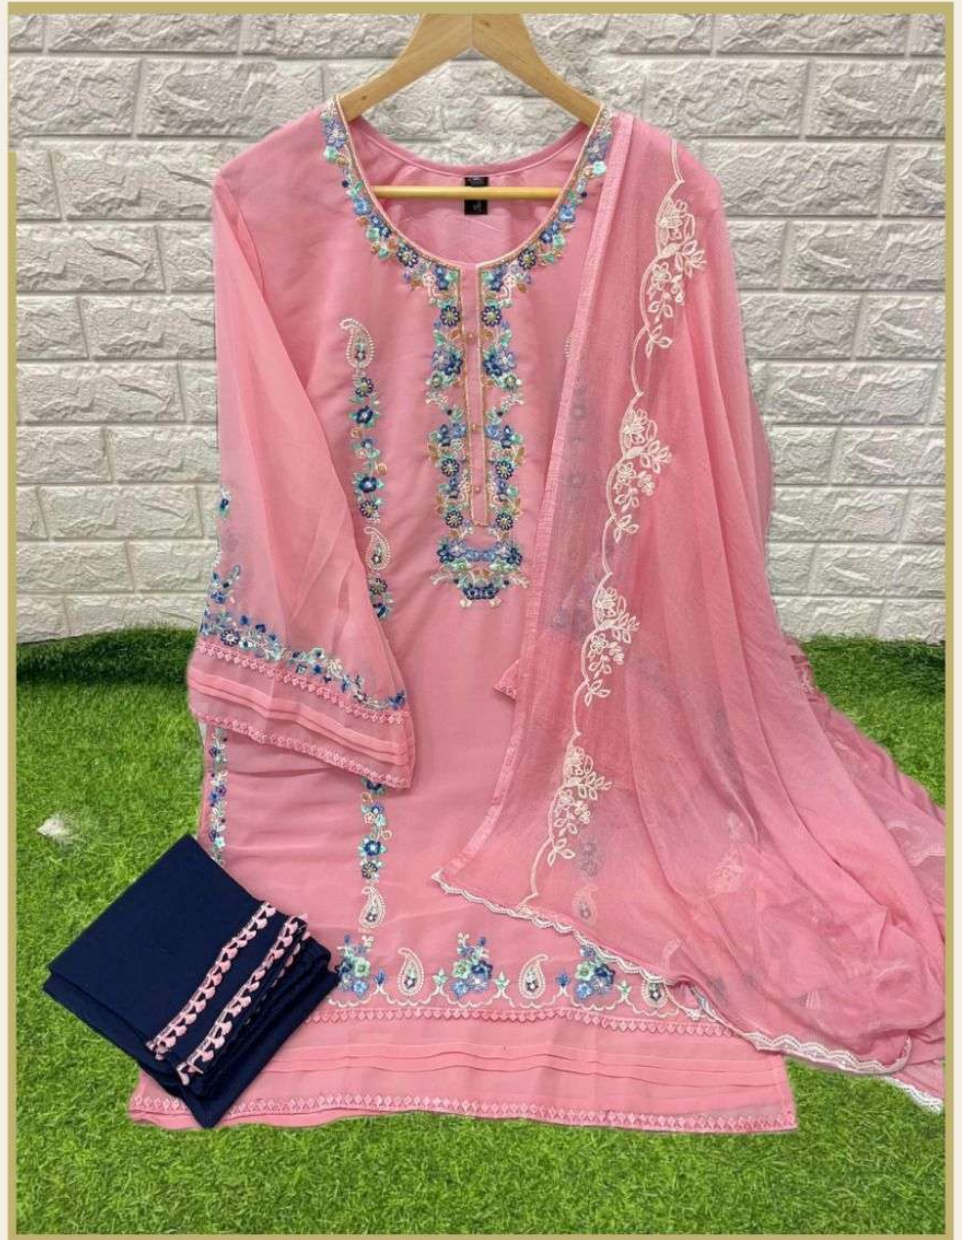

Size Chart - XL,2XL

*Serene*TM
Pakistani Suit
A BRAND BY MEGHA EXPORT

S - 103 D

TOP

Fox Georgette
Heavy Embroidered

BOTTOM

Reyon slub lycra

DUPATTA

Nazneen heavy
embroidered with lace

Size Chart - XL,2XL

*Serene*TM
Pakistani Suit
A BRAND BY MEGHA EXPORT

S - 103 C

TOP

Fox Georgette
Heavy Embroidered

BOTTOM

Reyon slub lycra

DUPATTA

Nazneen heavy
embroidered with lace

Size Chart - XL,2XL

*Serene*TM
Pakistani Suit
A BRAND BY MEGHA EXPORT

S - 103 B

TOP

Fox Georgette
Heavy Embroidered

BOTTOM

Reyon slub lycra

DUPATTA

Nazneen heavy
embroidered with lace

Size Chart - XL,2XL

*Serene*TM
Pakistani Suit
A BRAND BY MEGHA EXPORT

S - 103 A

TOP

Fox Georgette
Heavy Embroidered