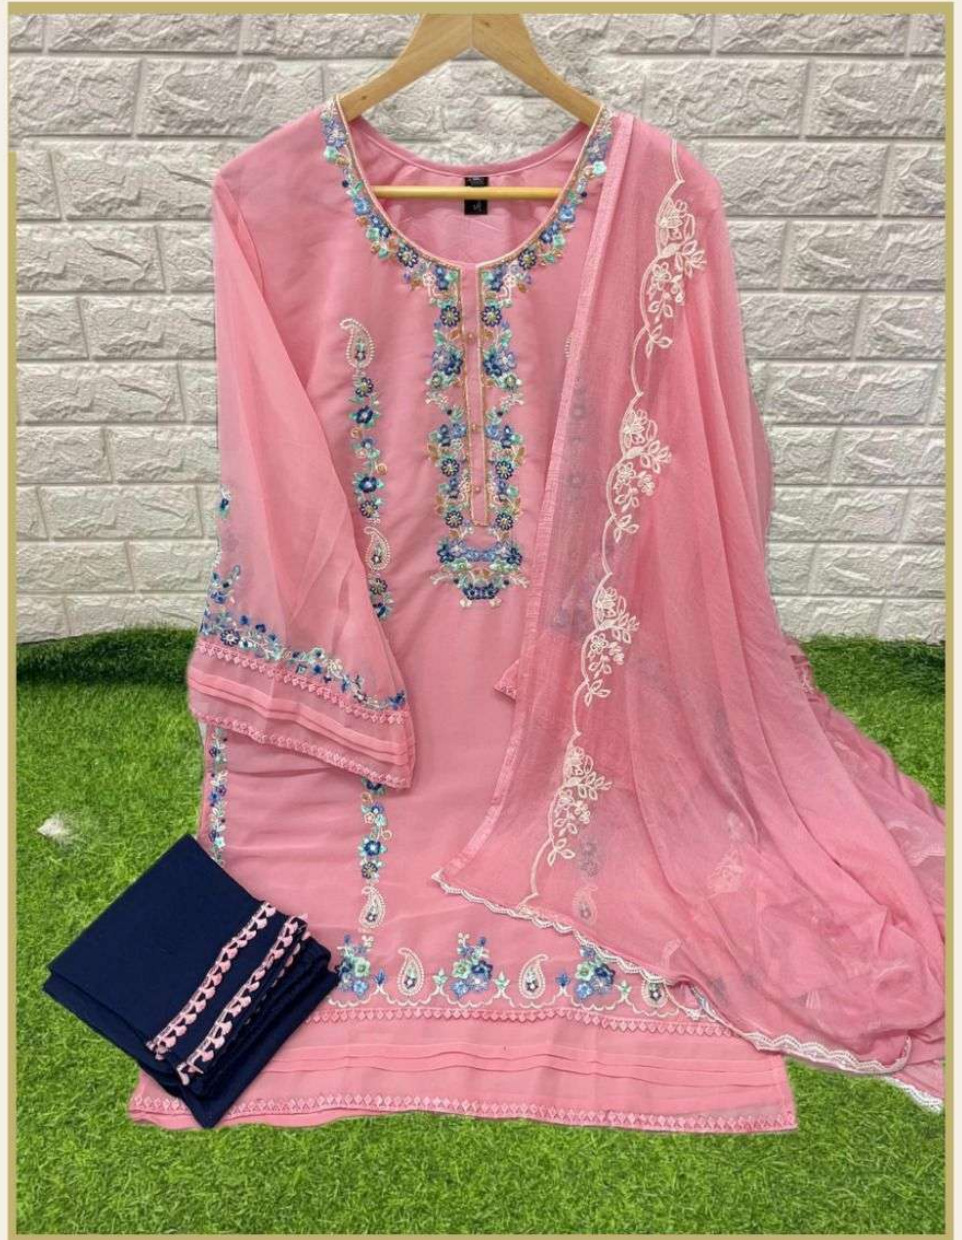

*Serene*TM
Pakistani Suit
A BRAND BY MEGHA EXPORT

S - 103 B

TOP

Fox Georgette
Heavy Embroidered

BOTTOM

Reyon slub lycra

DUPATTA

Nazneen heavy
embroidered with lace

Size Chart - XL,2XL

*Serene*TM
Pakistani Suit
A BRAND BY MEGHA EXPORT

S - 103 D

TOP

Fox Georgette
Heavy Embroidered

BOTTOM

Reyon slub lycra

DUPATTA

Nazneen heavy
embroidered with lace

Size Chart - XL,2XL

*Serene*TM
Pakistani Suit
A BRAND BY MEGHA EXPORT

S - 103 C

TOP

Fox Georgette
Heavy Embroidered

BOTTOM

Reyon slub lycra

DUPATTA

Nazneen heavy
embroidered with lace

Size Chart - XL,2XL

*Serene*TM
Pakistani Suit
A BRAND BY MEGHA EXPORT

S - 103 B

TOP

Fox Georgette
Heavy Embroidered

BOTTOM