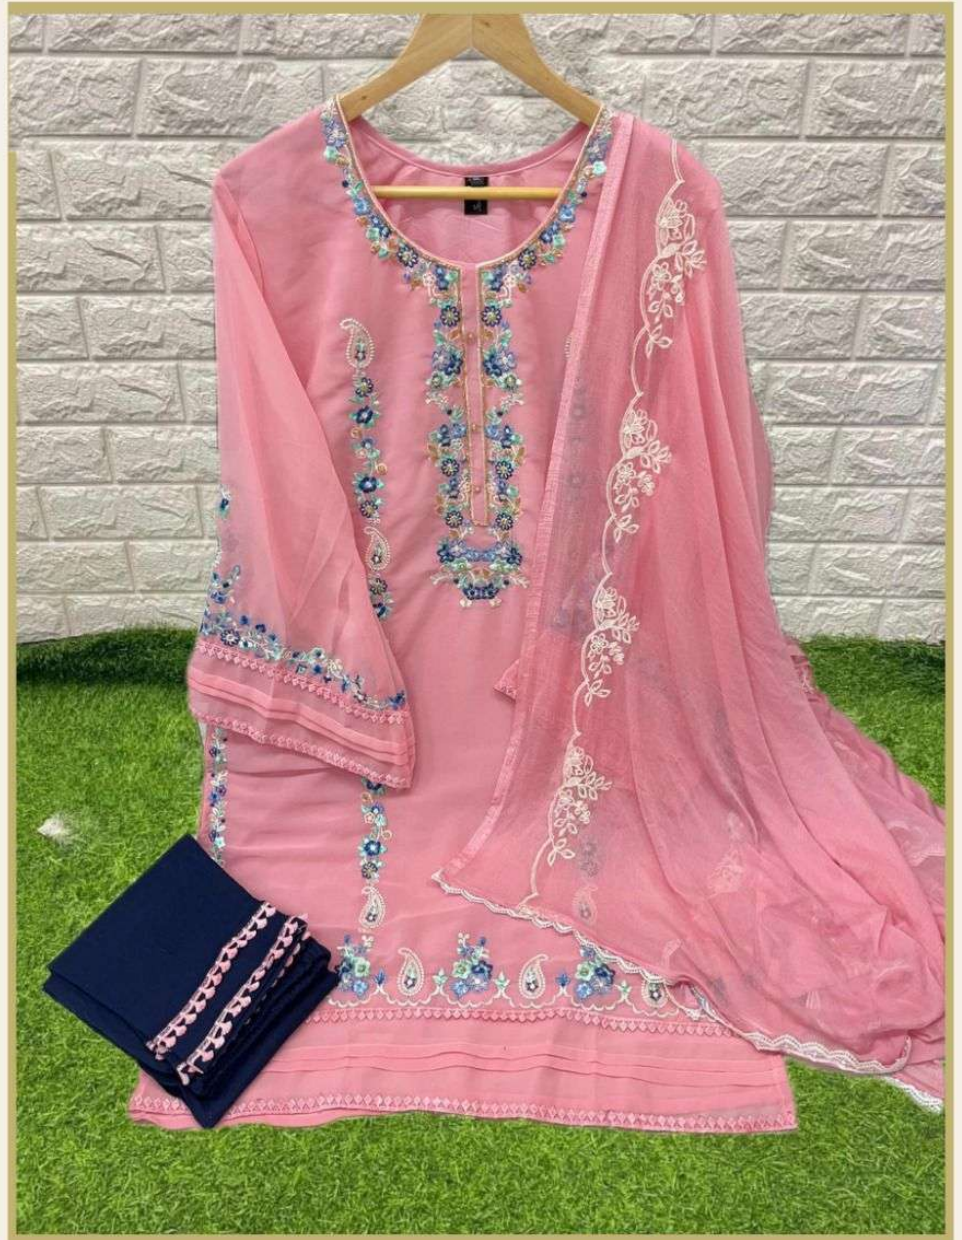

Size Chart - XL,2XL

*Serene*TM
Pakistani Suit
A BRAND BY MEGHA EXPORT

S - 103 D

TOP

Fox Georgette
Heavy Embroidered

BOTTOM

Reyon slub lycra

DUPATTA

Nazneen heavy
embroidered with lace

Size Chart - XL,2XL

*Serene*TM
Pakistani Suit
A BRAND BY MEGHA EXPORT

S - 103 C

TOP

Fox Georgette
Heavy Embroidered

BOTTOM

Reyon slub lycra

DUPATTA

Nazneen heavy
embroidered with lace

Size Chart - XL,2XL

*Serine*TM
Pakistani Suit
A BRAND BY MEGHA EXPORT

S - 103 B

TOP

Fox Georgette
Heavy Embroidered

BOTTOM

Reyon slub lycra

DUPATTA

Nazneen heavy
embroidered with lace

Size Chart - XL,2XL

*Serene*TM
Pakistani Suit
A BRAND BY MEGHA EXPORT

S - 103 A

TOP

Fox Georgette
Heavy Embroidered