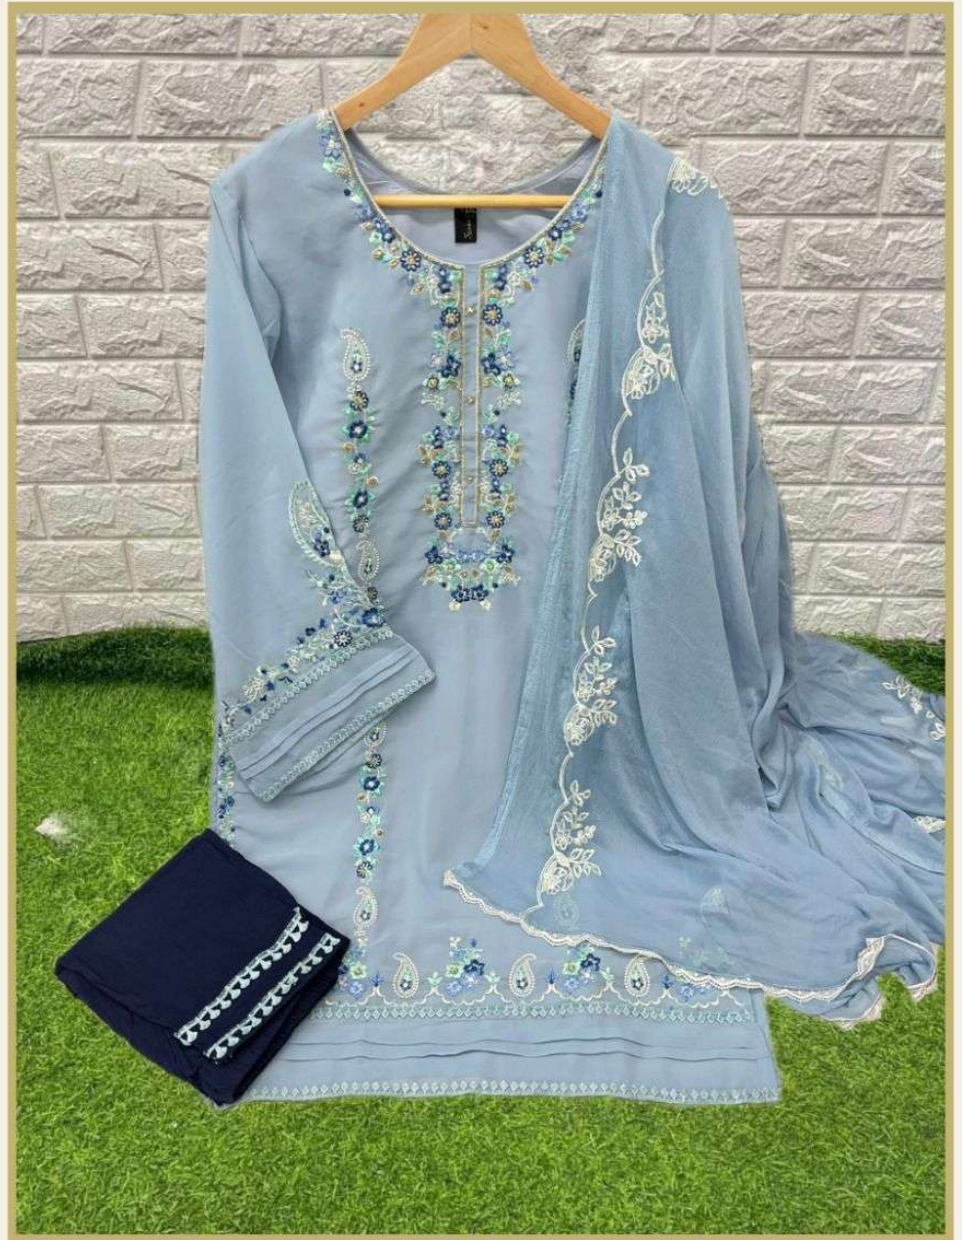

*Serene*TM
Pakistani Suit
A BRAND BY MEGHA EXPORT

S - 103 B

TOP

Fox Georgette
Heavy Embroidered

BOTTOM

Reyon slub lycra

DUPATTA

Nazneen heavy
embroidered with lace

Size Chart - XL,2XL

*Serene*TM
Pakistani Suit
A BRAND BY MEGHA EXPORT

S - 103 D

TOP

Fox Georgette
Heavy Embroidered

BOTTOM

Reyon slub lycra

DUPATTA

Nazneen heavy
embroidered with lace

Size Chart - XL,2XL

*Serene*TM
Pakistani Suit
A BRAND BY MEGHA EXPORT

S - 103 C

TOP

Fox Georgette
Heavy Embroidered

BOTTOM

Reyon slub lycra

DUPATTA

Nazneen heavy
embroidered with lace

Size Chart - XL,2XL

*Serene*TM
Pakistani Suit
A BRAND BY MEGHA EXPORT

S - 103 B

TOP

Fox Georgette
Heavy Embroidered

BOTTOM