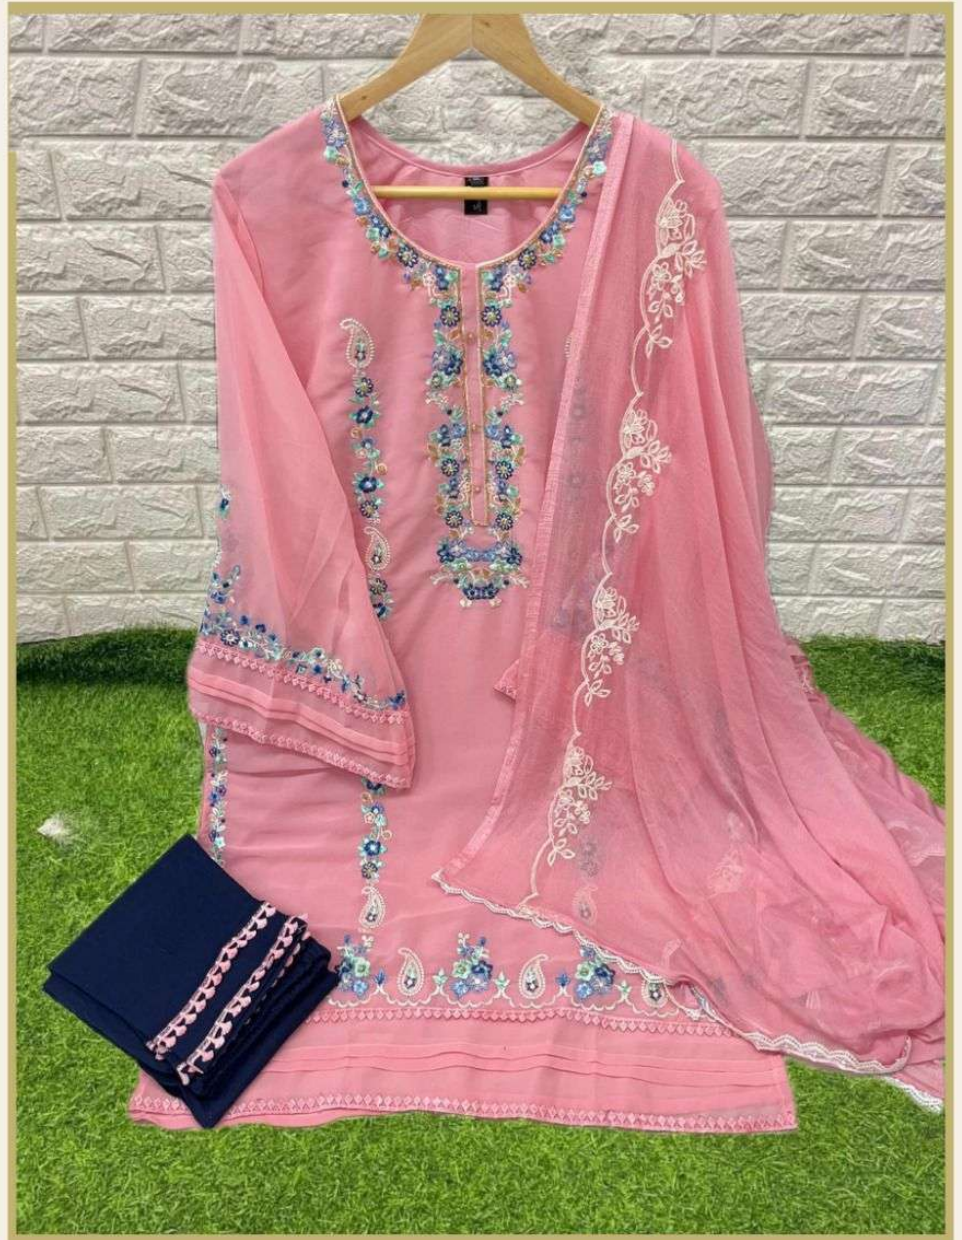

Nazneen heavy  
embroidered with lace

Size Chart - XL,2XL

*Serene*<sup>TM</sup>  
Pakistani Suit  
A BRAND BY MEGHA EXPORT

S - 103 C

**TOP**

Fox Georgette  
Heavy Embroidered

**BOTTOM**

Reyon slub lycra

**DUPATTA**

Nazneen heavy  
embroidered with lace

Size Chart - XL,2XL

*Serine*<sup>TM</sup>  
Pakistani Suit  
A BRAND BY MEGHA EXPORT

**S - 103 B**

**TOP**

Fox Georgette  
Heavy Embroidered

**BOTTOM**

Reyon slub lycra

**DUPATTA**

Nazneen heavy  
embroidered with lace

Size Chart - XL,2XL

*Serene*<sup>TM</sup>  
Pakistani Suit  
A BRAND BY MEGHA EXPORT

**S - 103 A**

**TOP**

Fox Georgette  
Heavy Embroidered