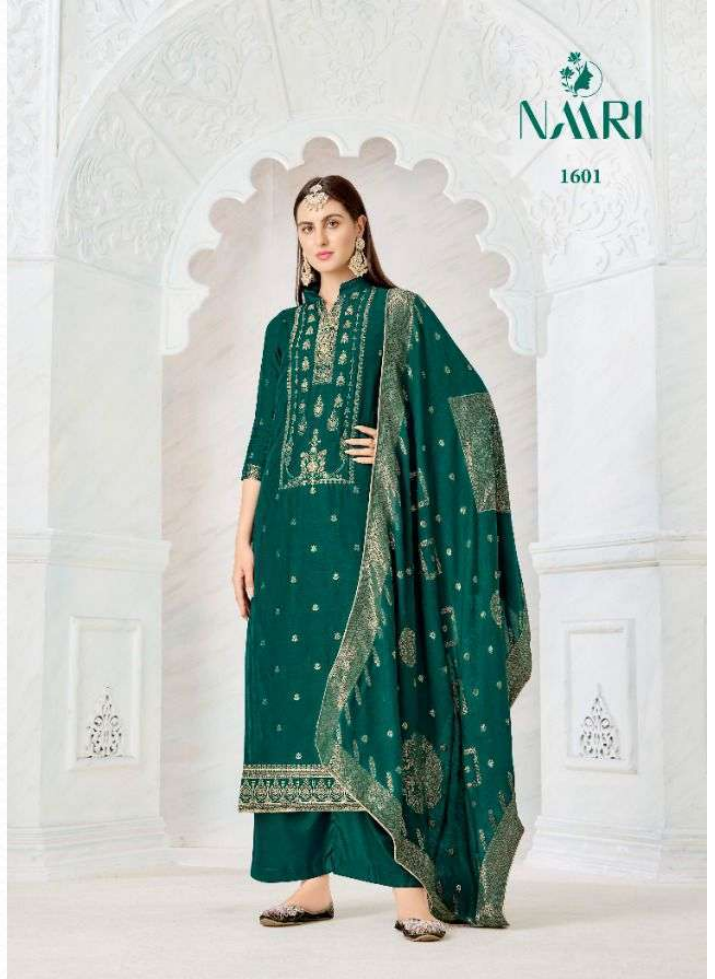

NARI

MEHAR

VOL-2

KEEP IT FULL OF GRACE
© 2014 NARI

NARI
1603

Life is full of beauty.

A beautiful sargru with a satin finish. Superior silky soft appearance.

NARI

1602

Like it full of beauty

NARI

1601

NARI

1601

1602

MEHAR
VOL-2