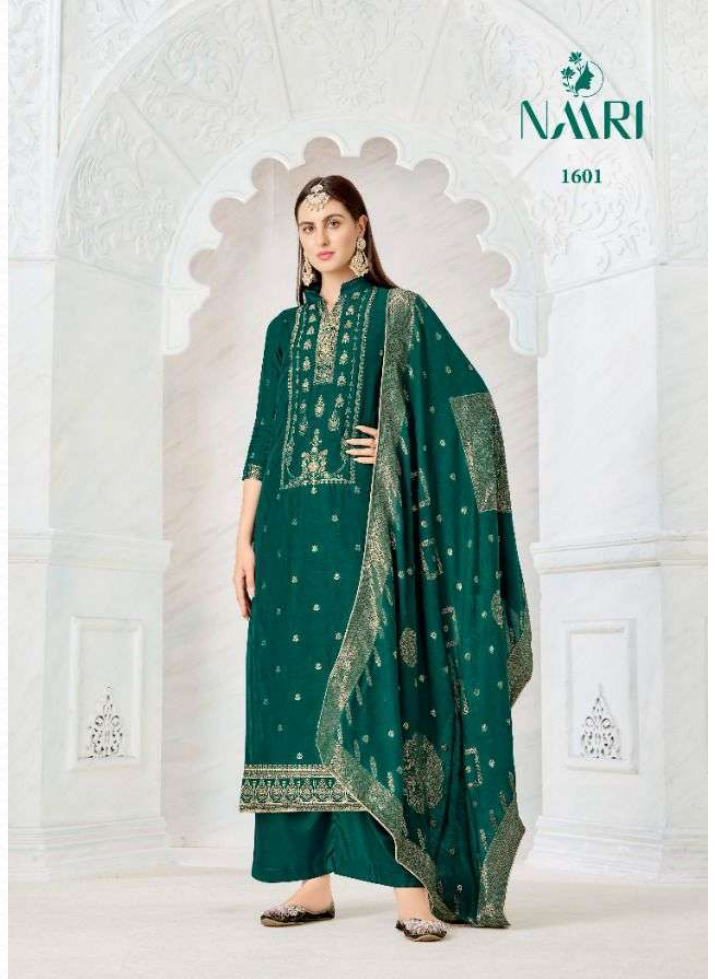

NARI

MEHAR

VOL-2

KEEP IT FULL OF GRACE  
© 2018 NARI  
www.nari.com

  
**NARI**  
1603

Life is full of beauty.

A beautiful sargru with a satin finish. Superior silky soft appearance.

  
**NARI**

1602

Like it full of beauty  
NARI

NARI

1601

  
NARI

1601

1602

MEHAR  
VOL-2