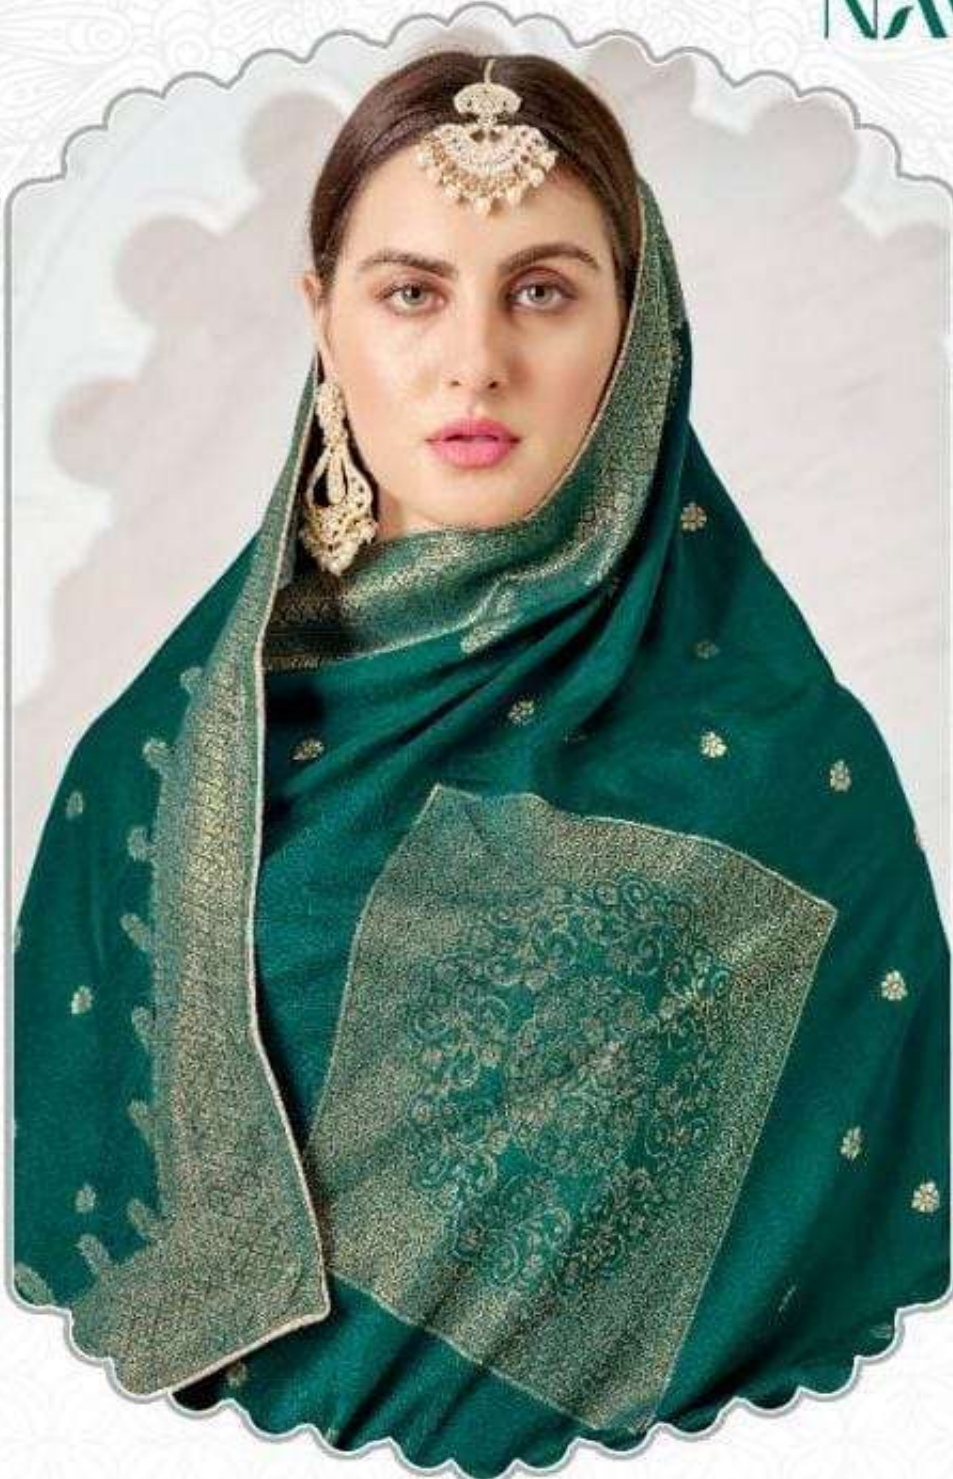

NARI

MEHAR

VOL-2