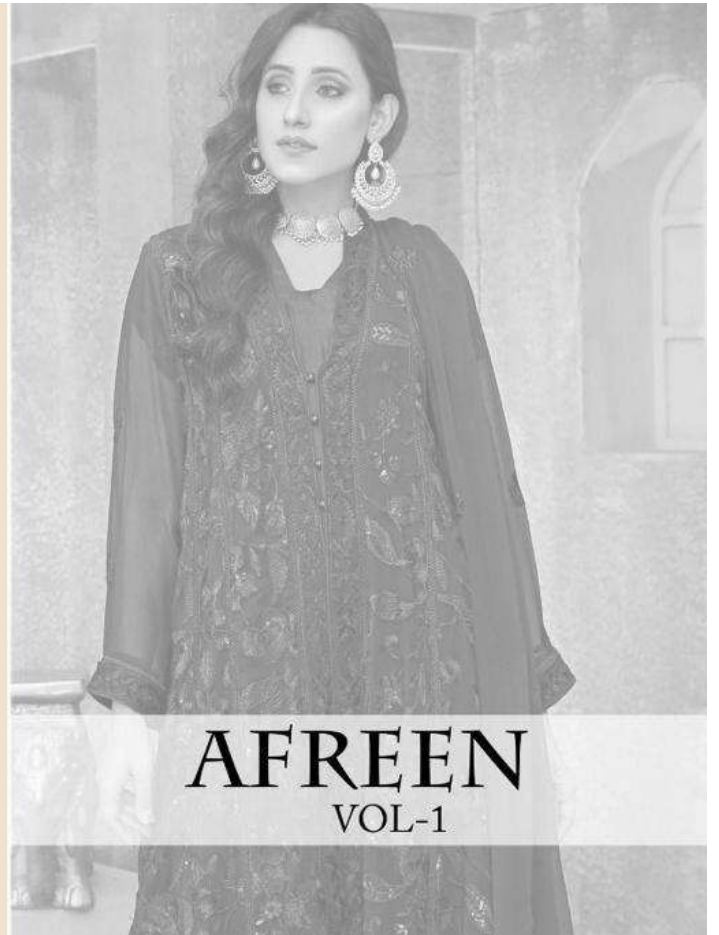

AFREEN
VOL-1