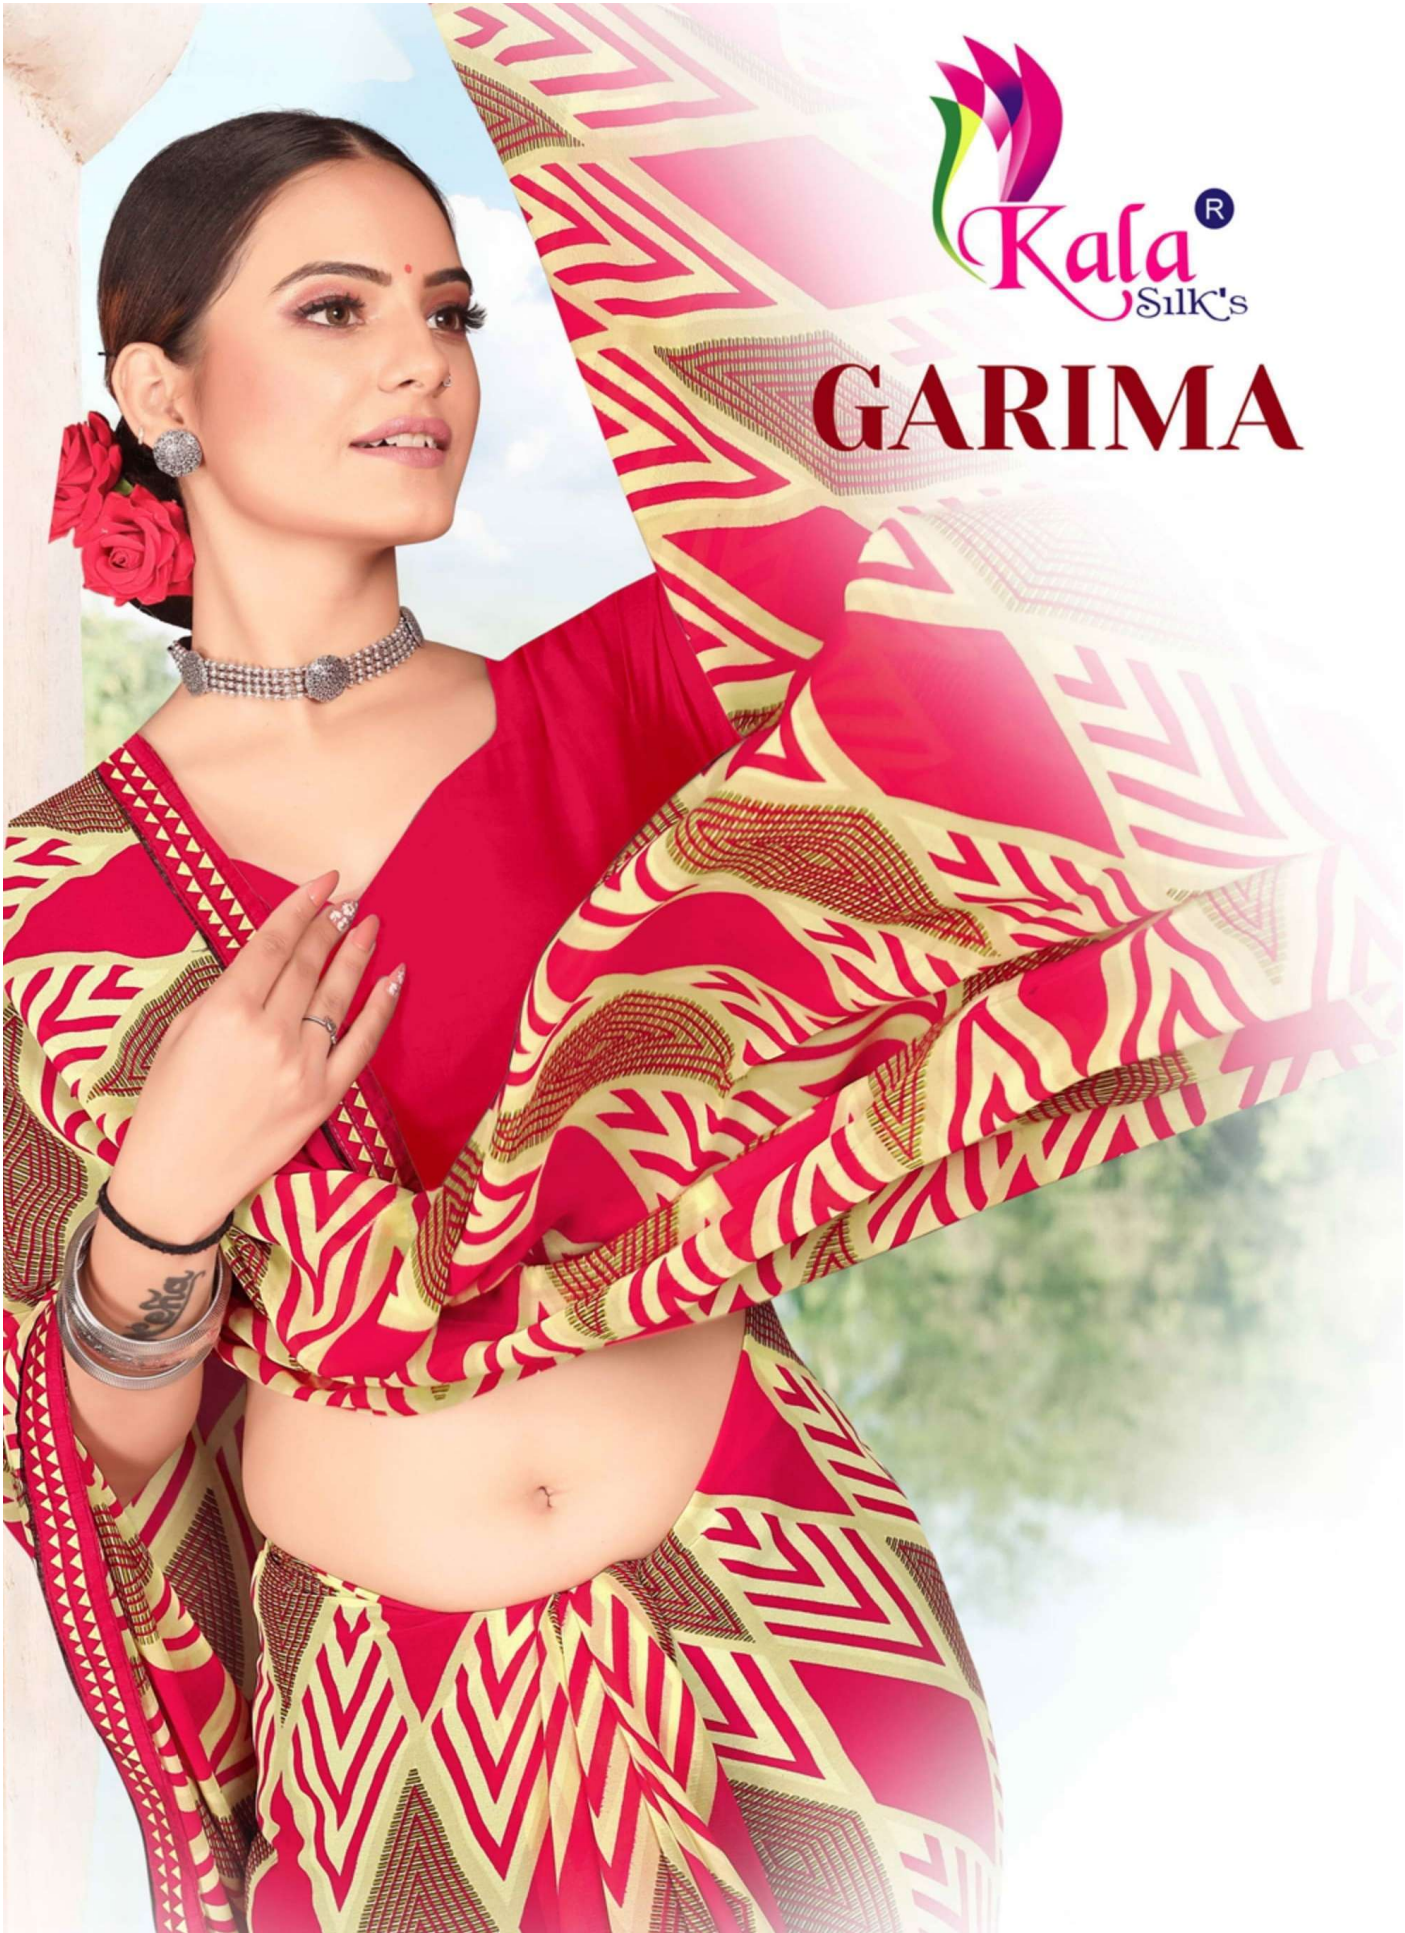

Kala[®]
Silk's

GARIMA

Kala[®]
Silk's

GARIMA

Evoke your ethnic ethos with matchless crafts and colour.

D.no.6001

D.no.6002

Majestic
SHADE

Regulate your end of date wardrobe with especially
tailored, exquisite and multidimensional designs
enhances feminine touch to
your personality.

D.No.6001

D.No.6002

D.No.6003

D.No.6004

D.No.6005

D.No.6006

D.No.6007