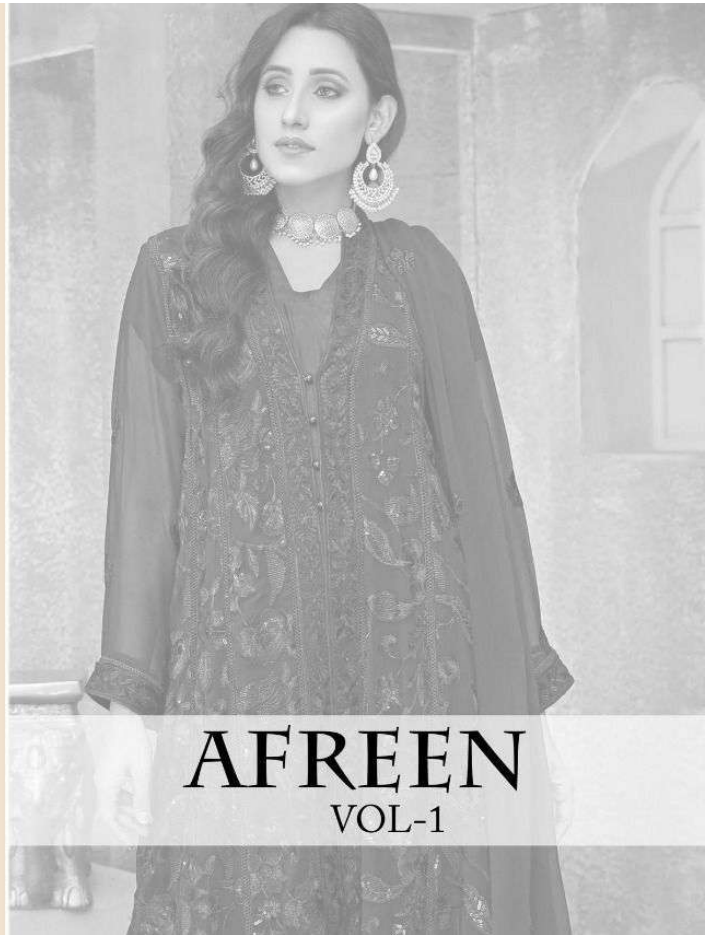

AFREEN
VOL-1