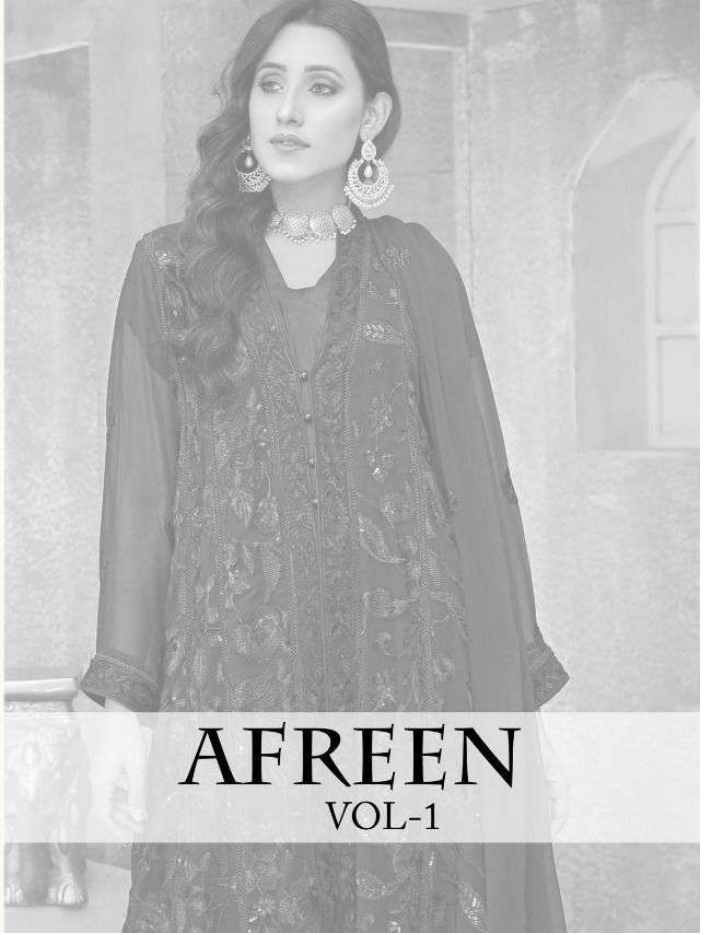

AFREEN
VOL-1