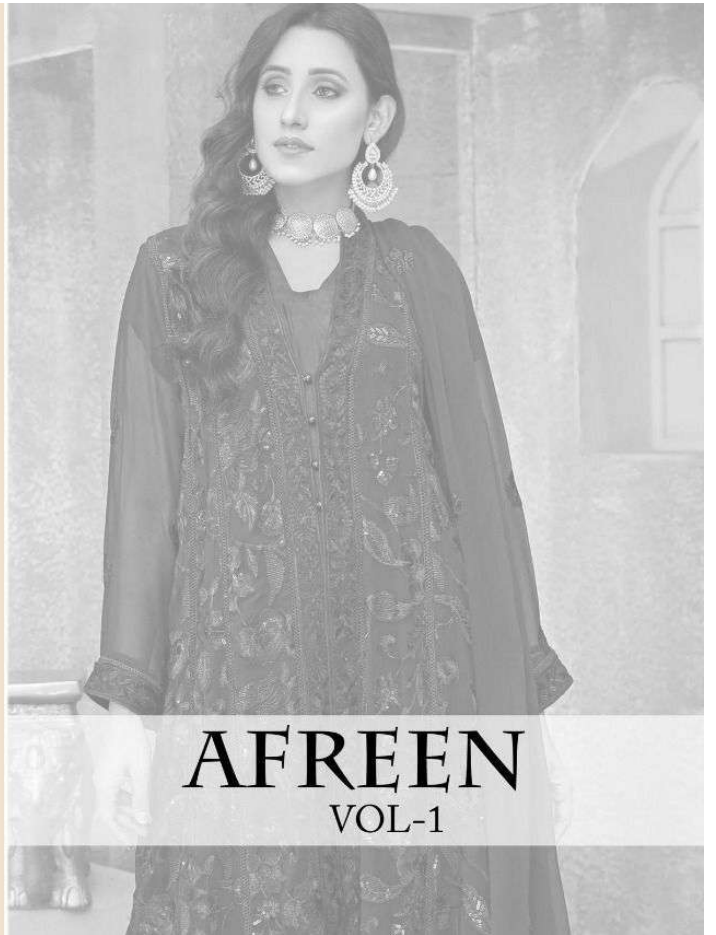

AFREEN
VOL-1