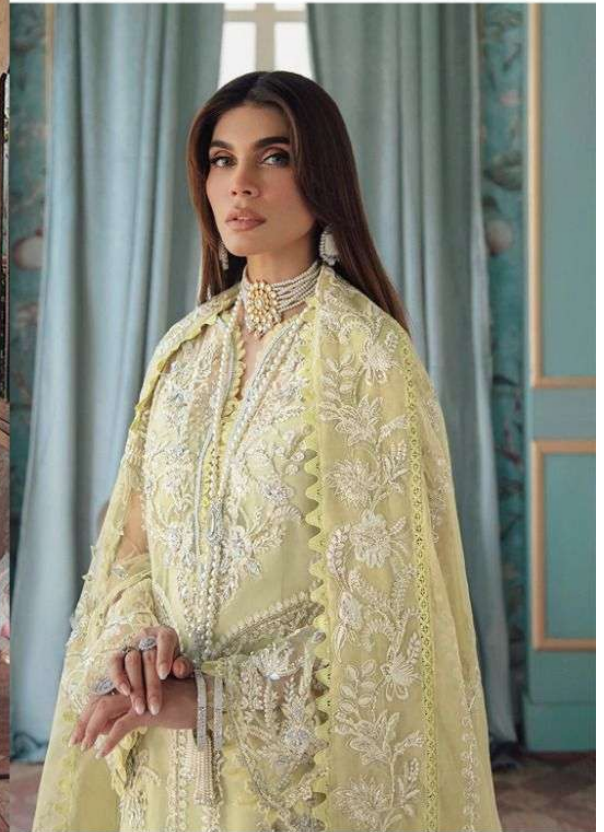

Serina^{TM}
Pakistani Suit
A BRAND BY MEGHA EXPORT

S - 77 A