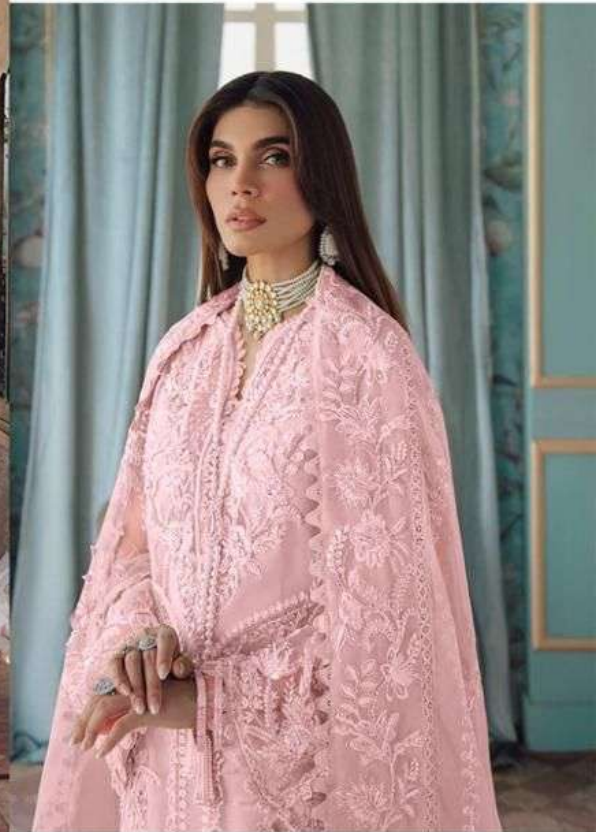

Serina
Pakistani Sult

A BRAND BY MEGHA EXPORT

S - 77 C