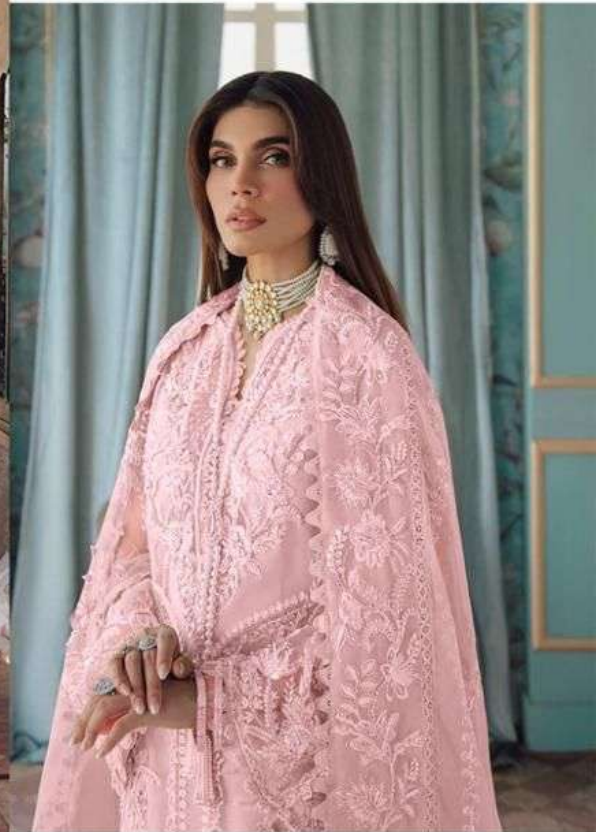

Serina
Pakistani Sult
A BRAND BY MEGHA EXPORT

S - 77 C