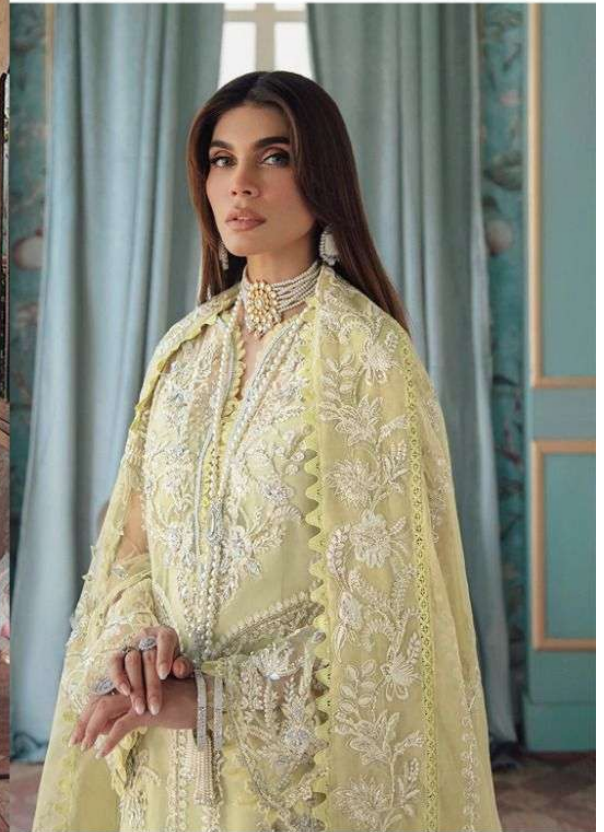

*Serena*TM
Pakistani Suit
A BRAND BY MEGHA EXPORT

S - 77 A

Top - Fox georgette heavy
embroidered with stone
Inner Bottom - Heavy santoon
Dupatta - Nazneen heavy embroidered

Top - Fox georgette heavy embroidered with stone
Inner Bottom - Heavy santoon
Dupatta - Nazneen heavy embroidered

S - 77 A

S - 77 B

S - 77 C

S - 77 D

*Serena*TM
Pakistani Suit
A BRAND BY MEGHA EXPORT

S - 77 A

Top - Fox georgette heavy
embroidered with stone
Inner Bottom - Heavy santoon
Dupatta - Nazneen heavy embroidered

*Serina*TM
Pakistani Suit
A BRAND BY MEGHA EXPORT

S - 77 B

Top - Fox georgette heavy
embroidered with stone
Inner Bottom - Heavy santoon
Dupatta - Nazneen heavy embroidered

Serina
Pakistani Sult

A BRAND BY MEGHA EXPORT

S - 77 C

Top - Fox georgette heavy
embroidered with stone
Inner Bottom - Heavy santoon
Dupatta - Nazneen heavy embroidered

Serina
Pakistani Sult
A BRAND BY MEGHA EXPORT

S - 77 D

Top - Fox georgette heavy
embroidered with stone
Inner Bottom - Heavy santoon
Dupatta - Nazneen heavy embroidered