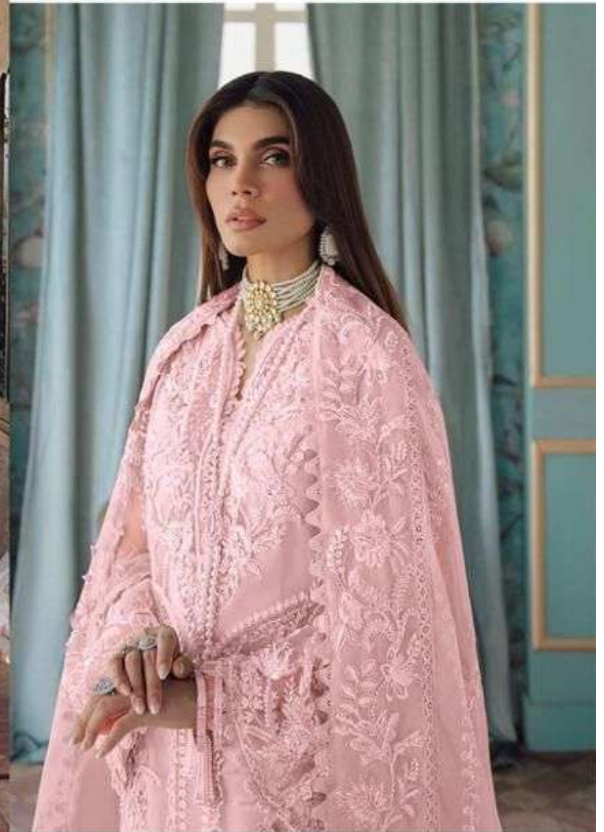

*Serena*TM
Pakistani Suit
A BRAND BY MEGHA EXPORT

S - 77 A

Top - Fox georgette heavy
embroidered with stone
Inner Bottom - Heavy santoon
Dupatta - Nazneen heavy embroidered

Top - Fox georgette heavy embroidered with stone
Inner Bottom - Heavy santoon
Dupatta - Nazneen heavy embroidered

S - 77 A

S - 77 B

S - 77 C

S - 77 D

*Serena*TM
Pakistani Suit
A BRAND BY MEGHA EXPORT

S - 77 A

Top - Fox georgette heavy
embroidered with stone
Inner Bottom - Heavy santoon
Dupatta - Nazneen heavy embroidered

*Serina*TM
Pakistani Suit
A BRAND BY MEGHA EXPORT

S - 77 B

Top - Fox georgette heavy
embroidered with stone
Inner Bottom - Heavy santoon
Dupatta - Nazneen heavy embroidered

Serina
Pakistani Sult

A BRAND BY MEGHA EXPORT

S - 77 C

Top - Fox georgette heavy
embroidered with stone
Inner Bottom - Heavy santoon
Dupatta - Nazneen heavy embroidered

Serina
Pakistani Sult
A BRAND BY MEGHA EXPORT

S - 77 D

Top - Fox georgette heavy
embroidered with stone
Inner Bottom - Heavy santoon
Dupatta - Nazneen heavy embroidered