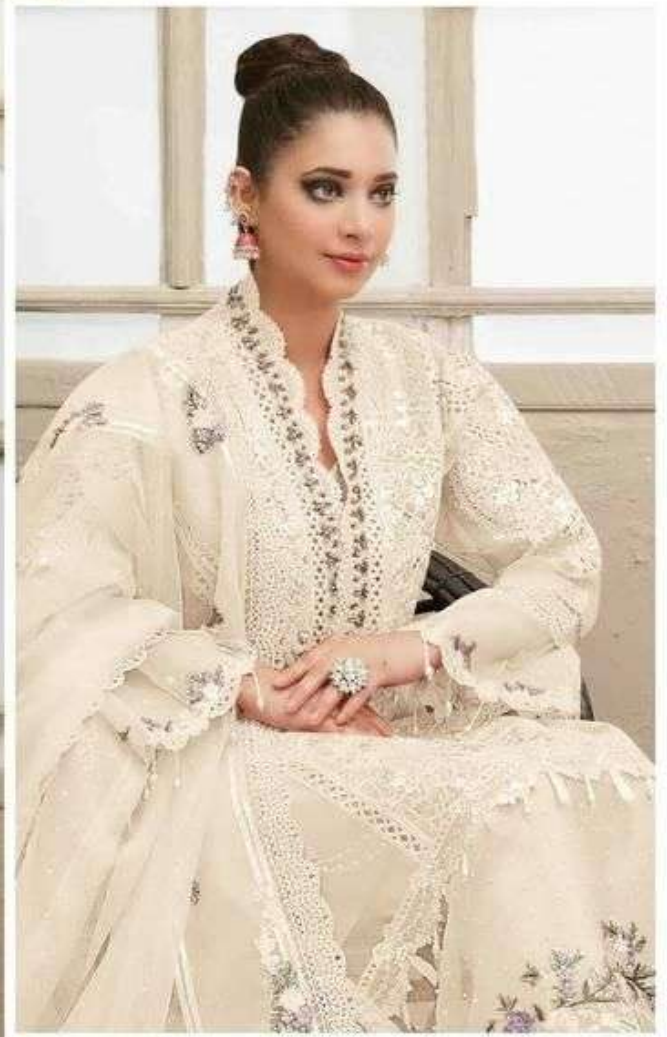

Butterfly net with  
Heavy Embroidery

**BOTTOM-INNER**

Santoon

**DUPATTA**

Butterfly net  
Heavy Embroidery

**ALK**<sup>TM</sup>

Tawakkal Vol-2  
COLOURS

**AL KHUSHBU**