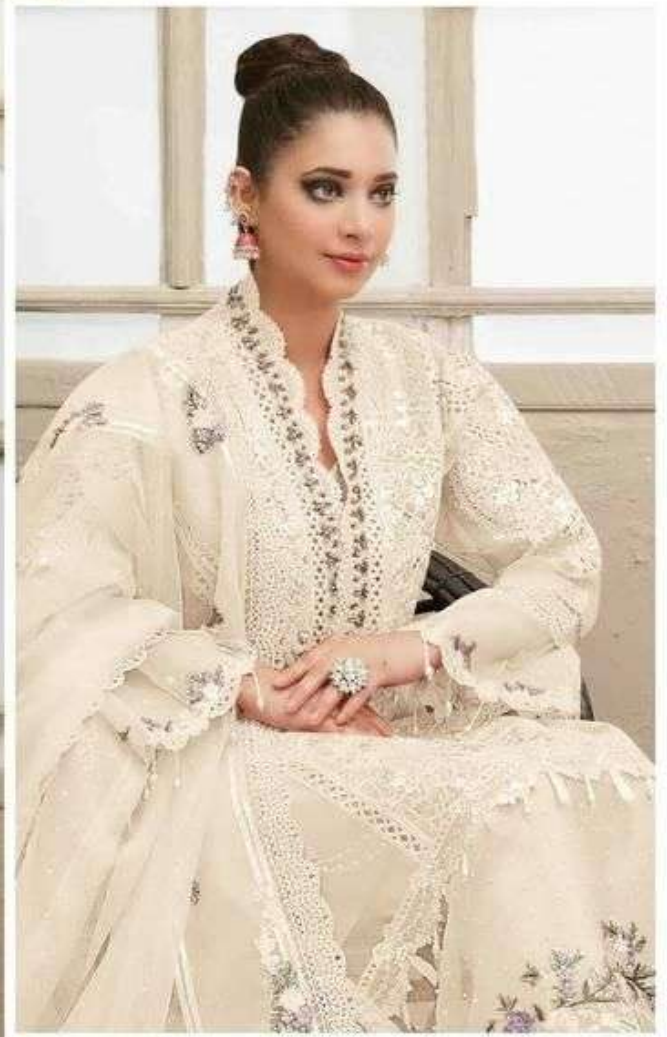

- TOP - Butterfly net with Heavy Embroidery
- BOTTOM-INNER - Santoon
- DUPATTA - Butterfly Net Heavy Embroidery

ALK-3028-A

ALK-3028-B

ALK-3028-C

ALK-3028-D

ALKTM

Tawakkal Vol-2
COLOURS

AL KHUSHBU

ALK -3028-B

TOP

Butterfly net with
Heavy Embroidery

BOTTOM-INNER

Santoon

DUPATTA

Butterfly net
Heavy Embroidery

ALKTM

Tawakkal Vol-2
COLOURS

AL KHUSHBU

ALK -3028-D

TOP

Butterfly net with
Heavy Embroidery

BOTTOM-INNER

Santoon

DUPATTA