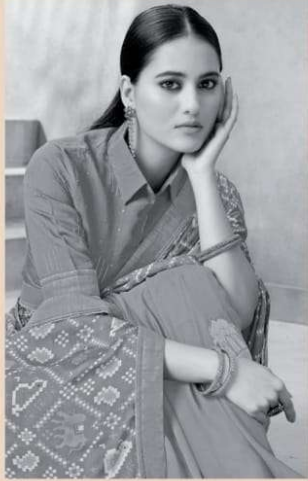

T&M Designer Studio®