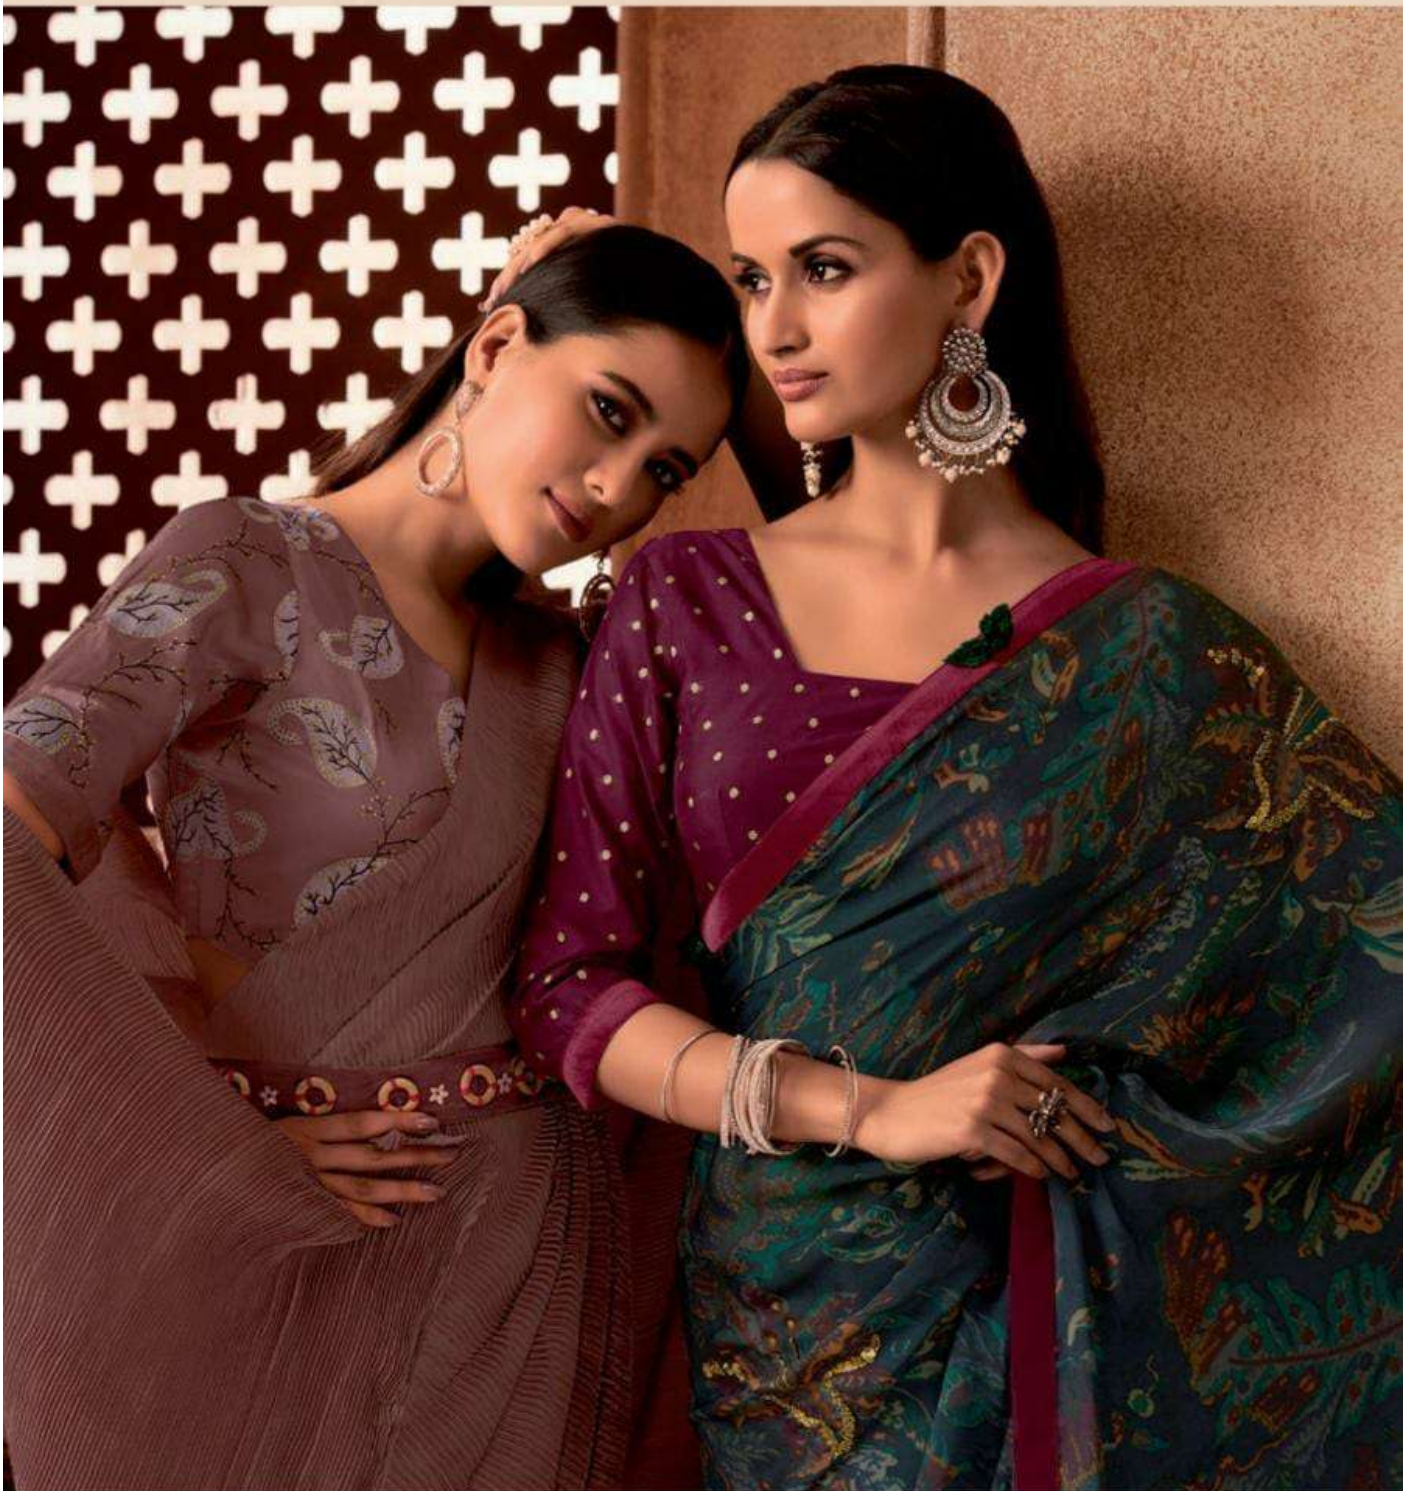

T & M Designer Studio®

GRACE

ISSUE -18