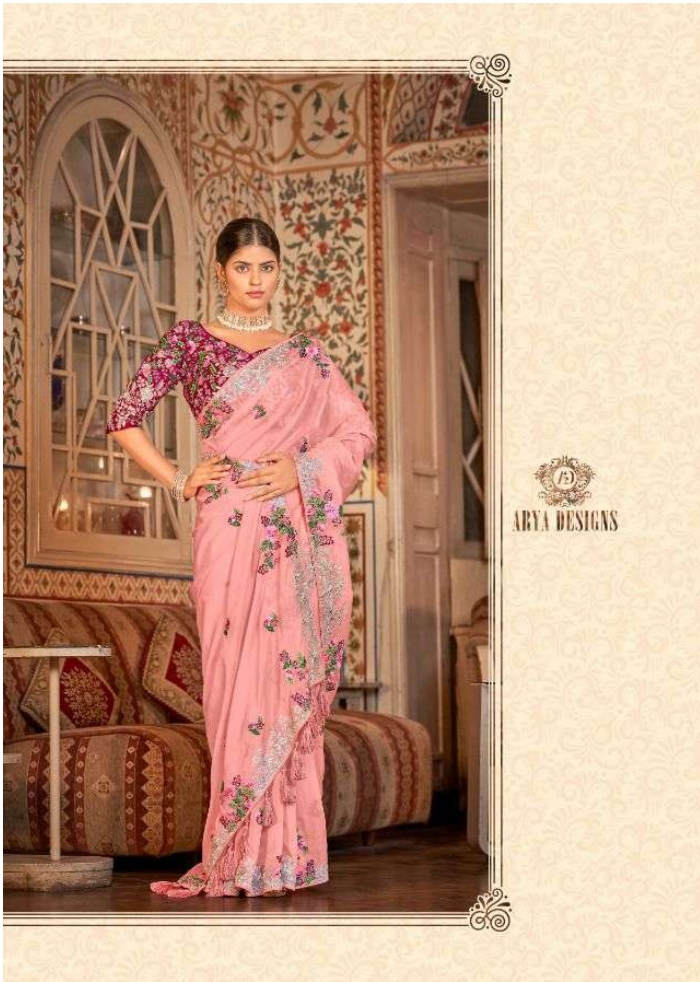

ARYA DESIGNS

Imperial

Vol.6

ARYA DESIGNS

Imperial

Vol.6

ARYA DESIGNS

28002

ARYA DESIGNS

28004

ARYA DESIGNS

ARYA DESIGNS

28006

28001

28002

28005

28006

28003

28004

ARYA DESIGNS

ARYA DESIGNS

Imperial

Vol.6

SKU	MAIN COLOR	BLOUSE FABRIC	SAREE FABRIC	WORK	PRICE
28001	BABYPINK	ART SILK	ORGANZA	ZARI THREAD	2850/- (FLAT) + 5%(GST) + SHIPPING.
28002	RED	ART SILK	ORGANZA	THREAD, SEQUINS	2625/- (FLAT) + 5%(GST) + SHIPPING.
28003	YELLOW	ORGANZA	ORGANZA	ZARI THREAD	2290/- (FLAT) + 5%(GST) + SHIPPING.
28004	BLUE	ART SILK	ORGANZA	THREAD, ZARI	2850/- (FLAT) + 5%(GST) + SHIPPING.
28005	WHITE	ORGANZA	ORGANZA	ZARI, SEQUINS	2740/- (FLAT) + 5%(GST) + SHIPPING.
28006	CORAL PINK	ORGANZA	ORGANZA	DORI, SEQUINS	2685/- (FLAT) + 5%(GST) + SHIPPING.