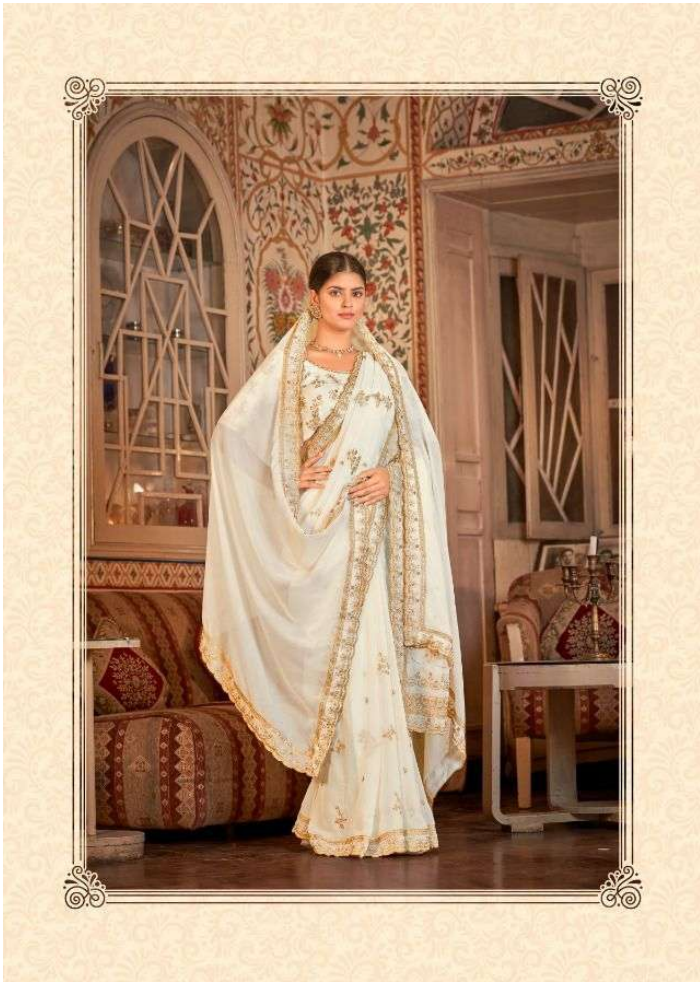

ARYA DESIGNS

28004

ARYA DESIGNS

ARYA DESIGNS

28006

28001

28002

28005

28006

28003

28004

ARYA DESIGNS

ARYA DESIGNS

Imperial

Vol.6

SKU	MAIN COLOR	BLOUSE FABRIC	SAREE FABRIC	WORK	PRICE
28001	BABYPINK	ART SILK	ORGANZA	ZARI THREAD	2850/- (FLAT) + 5%(GST) + SHIPPING.
28002	RED	ART SILK	ORGANZA	THREAD, SEQUINS	2625/- (FLAT) + 5%(GST) + SHIPPING.
28003	YELLOW	ORGANZA	ORGANZA	ZARI THREAD	2290/- (FLAT) + 5%(GST) + SHIPPING.
28004	BLUE	ART SILK	ORGANZA	THREAD, ZARI	2850/- (FLAT) + 5%(GST) + SHIPPING.
28005	WHITE	ORGANZA	ORGANZA	ZARI, SEQUINS	2740/- (FLAT) + 5%(GST) + SHIPPING.
28006	CORAL PINK	ORGANZA	ORGANZA	DORI, SEQUINS	2685/- (FLAT) + 5%(GST) + SHIPPING.