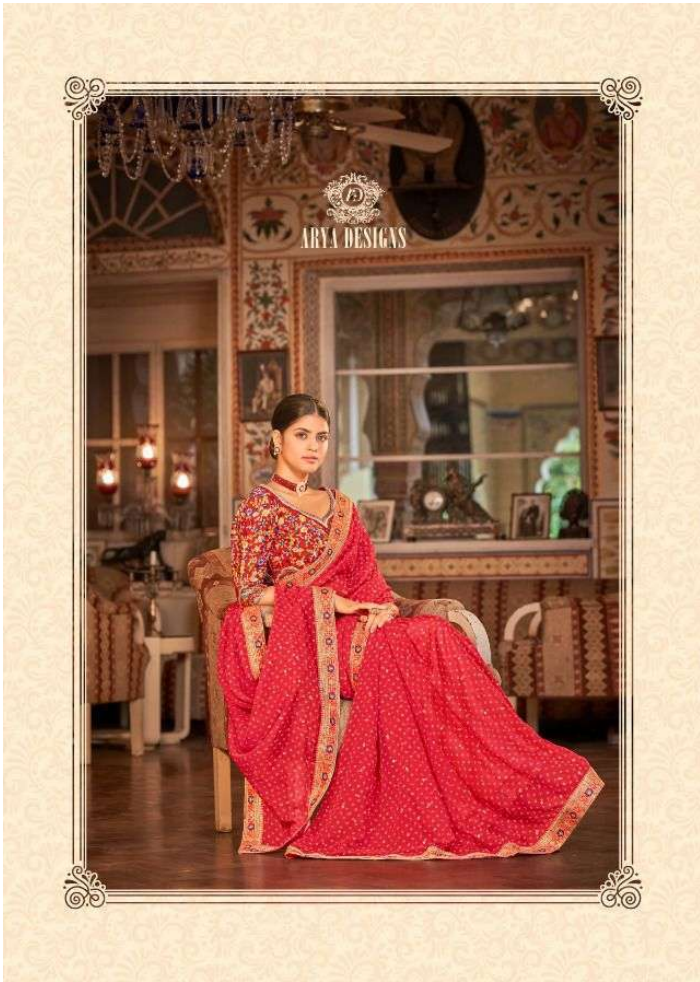

ARYA DESIGNS

Imperial

Vol.6

ARYA DESIGNS

Imperial

Vol.6

ARYA DESIGNS

28002

28006

28003

28004

ARYA DESIGNS

ARYA DESIGNS

Imperial

Vol.6

SKU	MAIN COLOR	BLOUSE FABRIC	SAREE FABRIC	WORK	PRICE
28001	BABYPINK	ART SILK	ORGANZA	ZARI THREAD	2850/- (FLAT) + 5%(GST) + SHIPPING.
28002	RED	ART SILK	ORGANZA	THREAD, SEQUINS	2625/- (FLAT) + 5%(GST) + SHIPPING.
28003	YELLOW	ORGANZA	ORGANZA	ZARI THREAD	2290/- (FLAT) + 5%(GST) + SHIPPING.
28004	BLUE	ART SILK	ORGANZA	THREAD, ZARI	2850/- (FLAT) + 5%(GST) + SHIPPING.
28005	WHITE	ORGANZA	ORGANZA	ZARI, SEQUINS	2740/- (FLAT) + 5%(GST) + SHIPPING.
28006	CORAL PINK	ORGANZA	ORGANZA	DORI, SEQUINS	2685/- (FLAT) + 5%(GST) + SHIPPING.