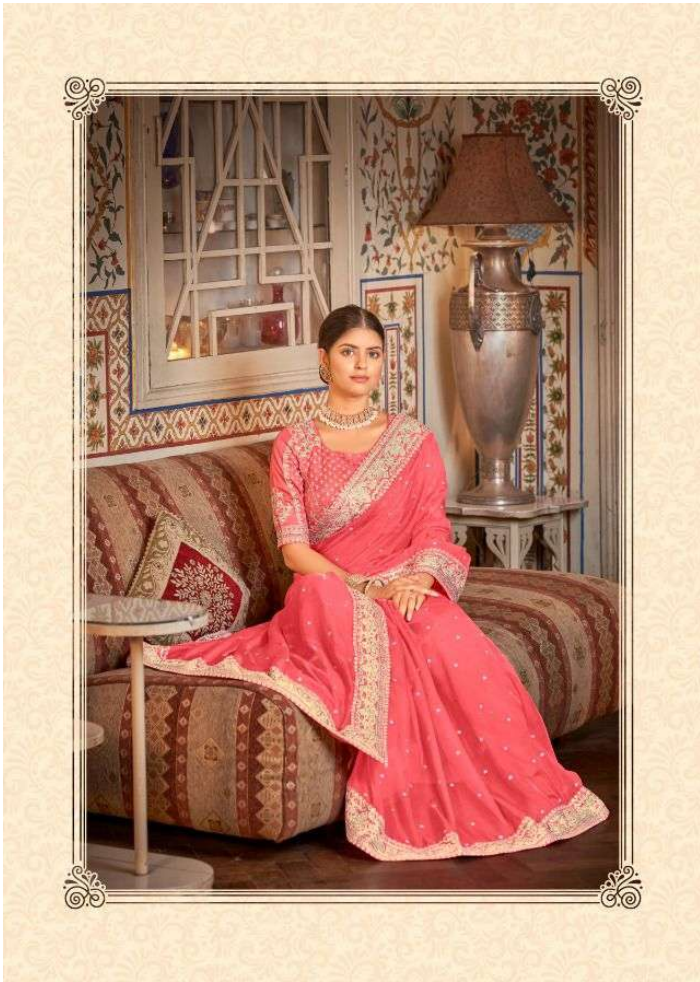

ARYA DESIGNS

Imperial

Vol.6

ARYA DESIGNS

Imperial

Vol.6

ARYA DESIGNS

28002

28006

28003

28004

ARYA DESIGNS

ARYA DESIGNS

Imperial

Vol.6

SKU	MAIN COLOR	BLOUSE FABRIC	SAREE FABRIC	WORK	PRICE
28001	BABYPINK	ART SILK	ORGANZA	ZARI THREAD	2850/- (FLAT) + 5%(GST) + SHIPPING.
28002	RED	ART SILK	ORGANZA	THREAD, SEQUINS	2625/- (FLAT) + 5%(GST) + SHIPPING.
28003	YELLOW	ORGANZA	ORGANZA	ZARI THREAD	2290/- (FLAT) + 5%(GST) + SHIPPING.
28004	BLUE	ART SILK	ORGANZA	THREAD, ZARI	2850/- (FLAT) + 5%(GST) + SHIPPING.
28005	WHITE	ORGANZA	ORGANZA	ZARI, SEQUINS	2740/- (FLAT) + 5%(GST) + SHIPPING.
28006	CORAL PINK	ORGANZA	ORGANZA	DORI, SEQUINS	2685/- (FLAT) + 5%(GST) + SHIPPING.