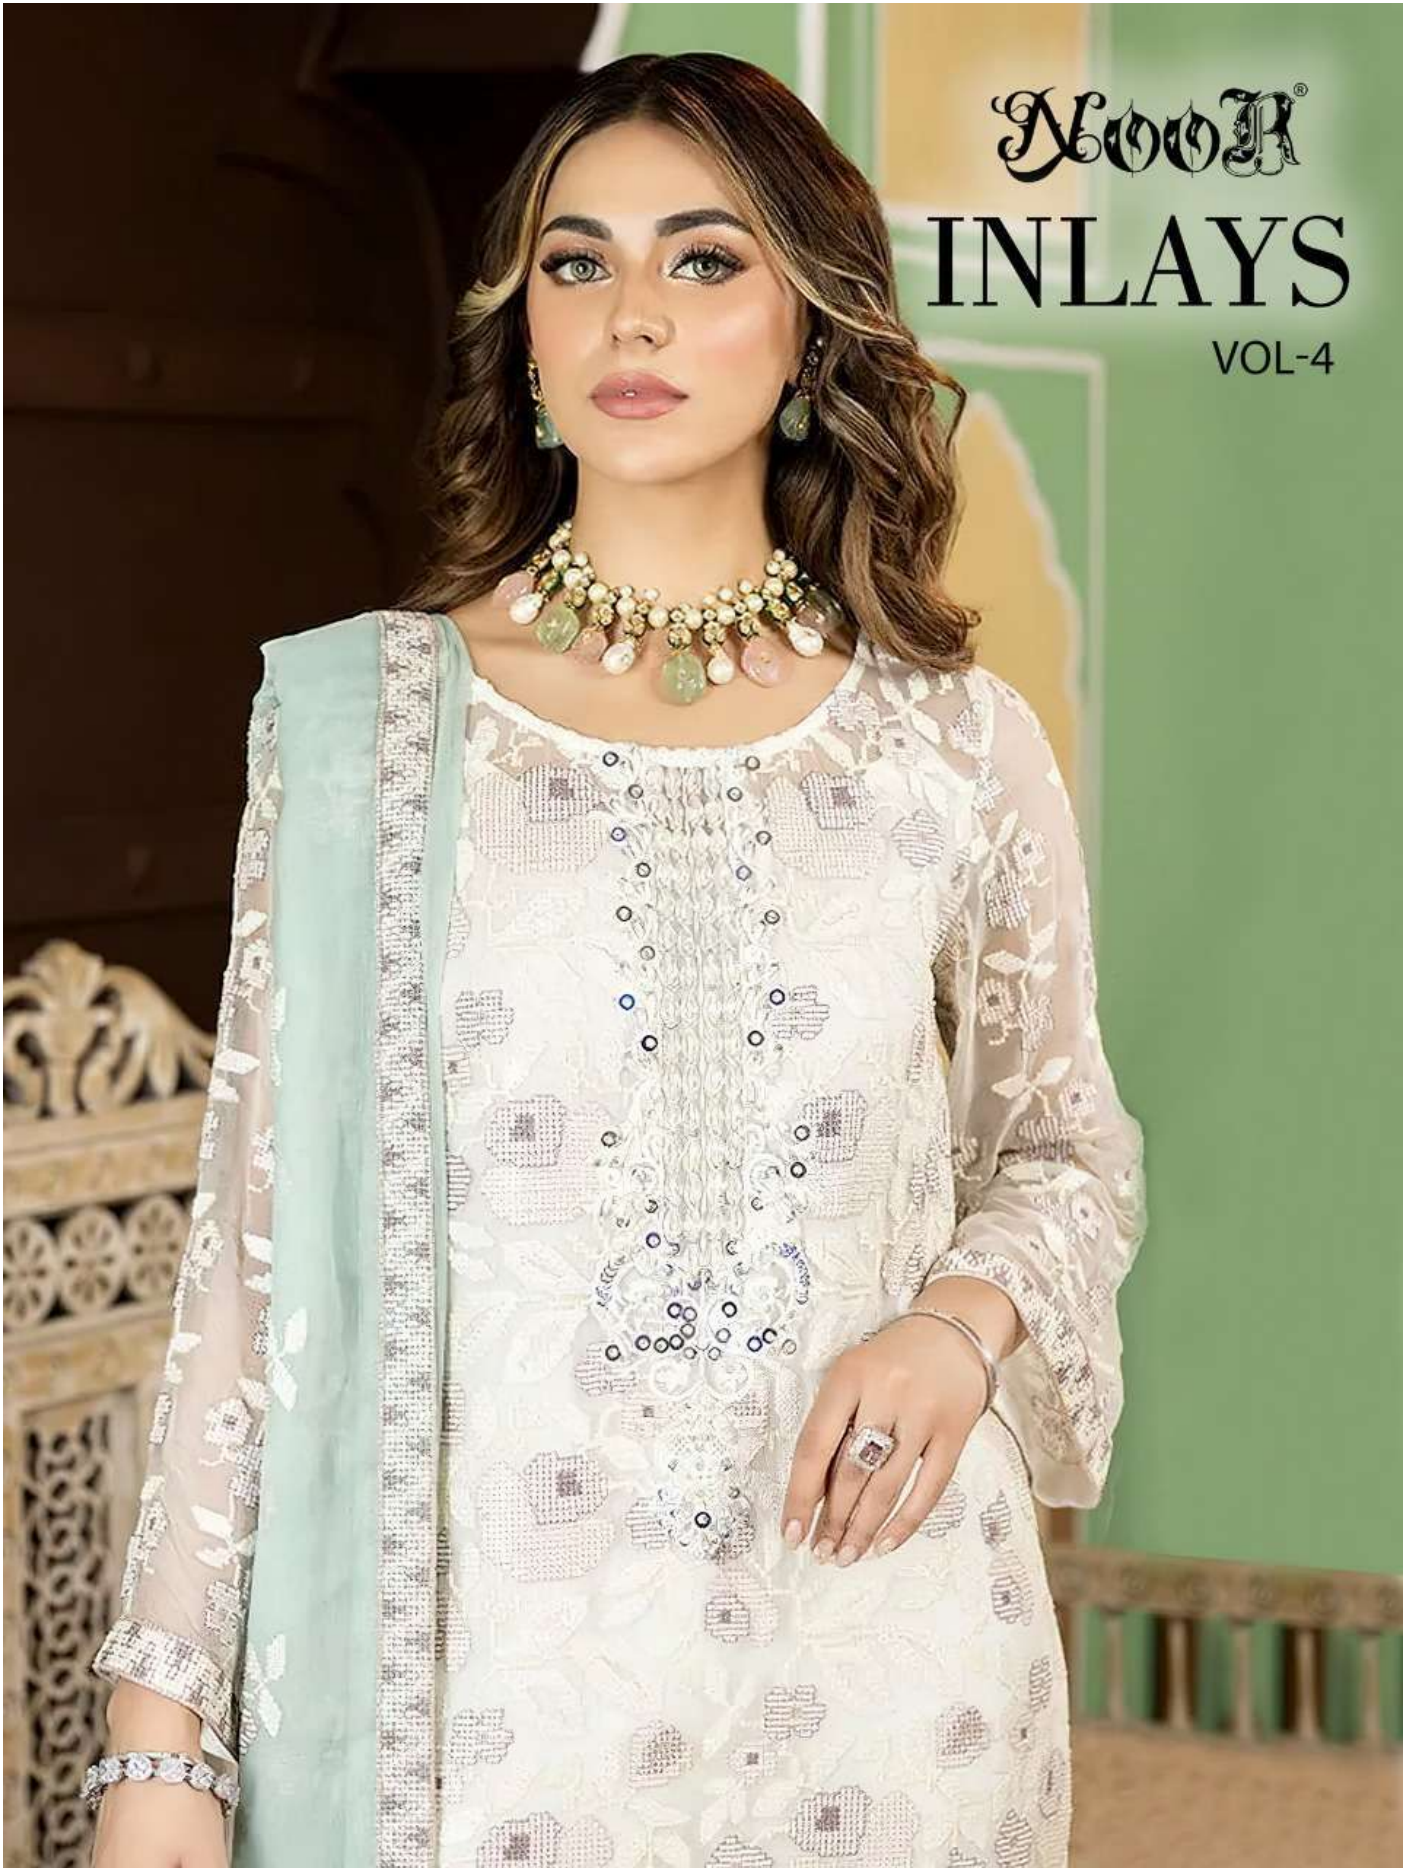

Noor®

INLAYS

VOL-4