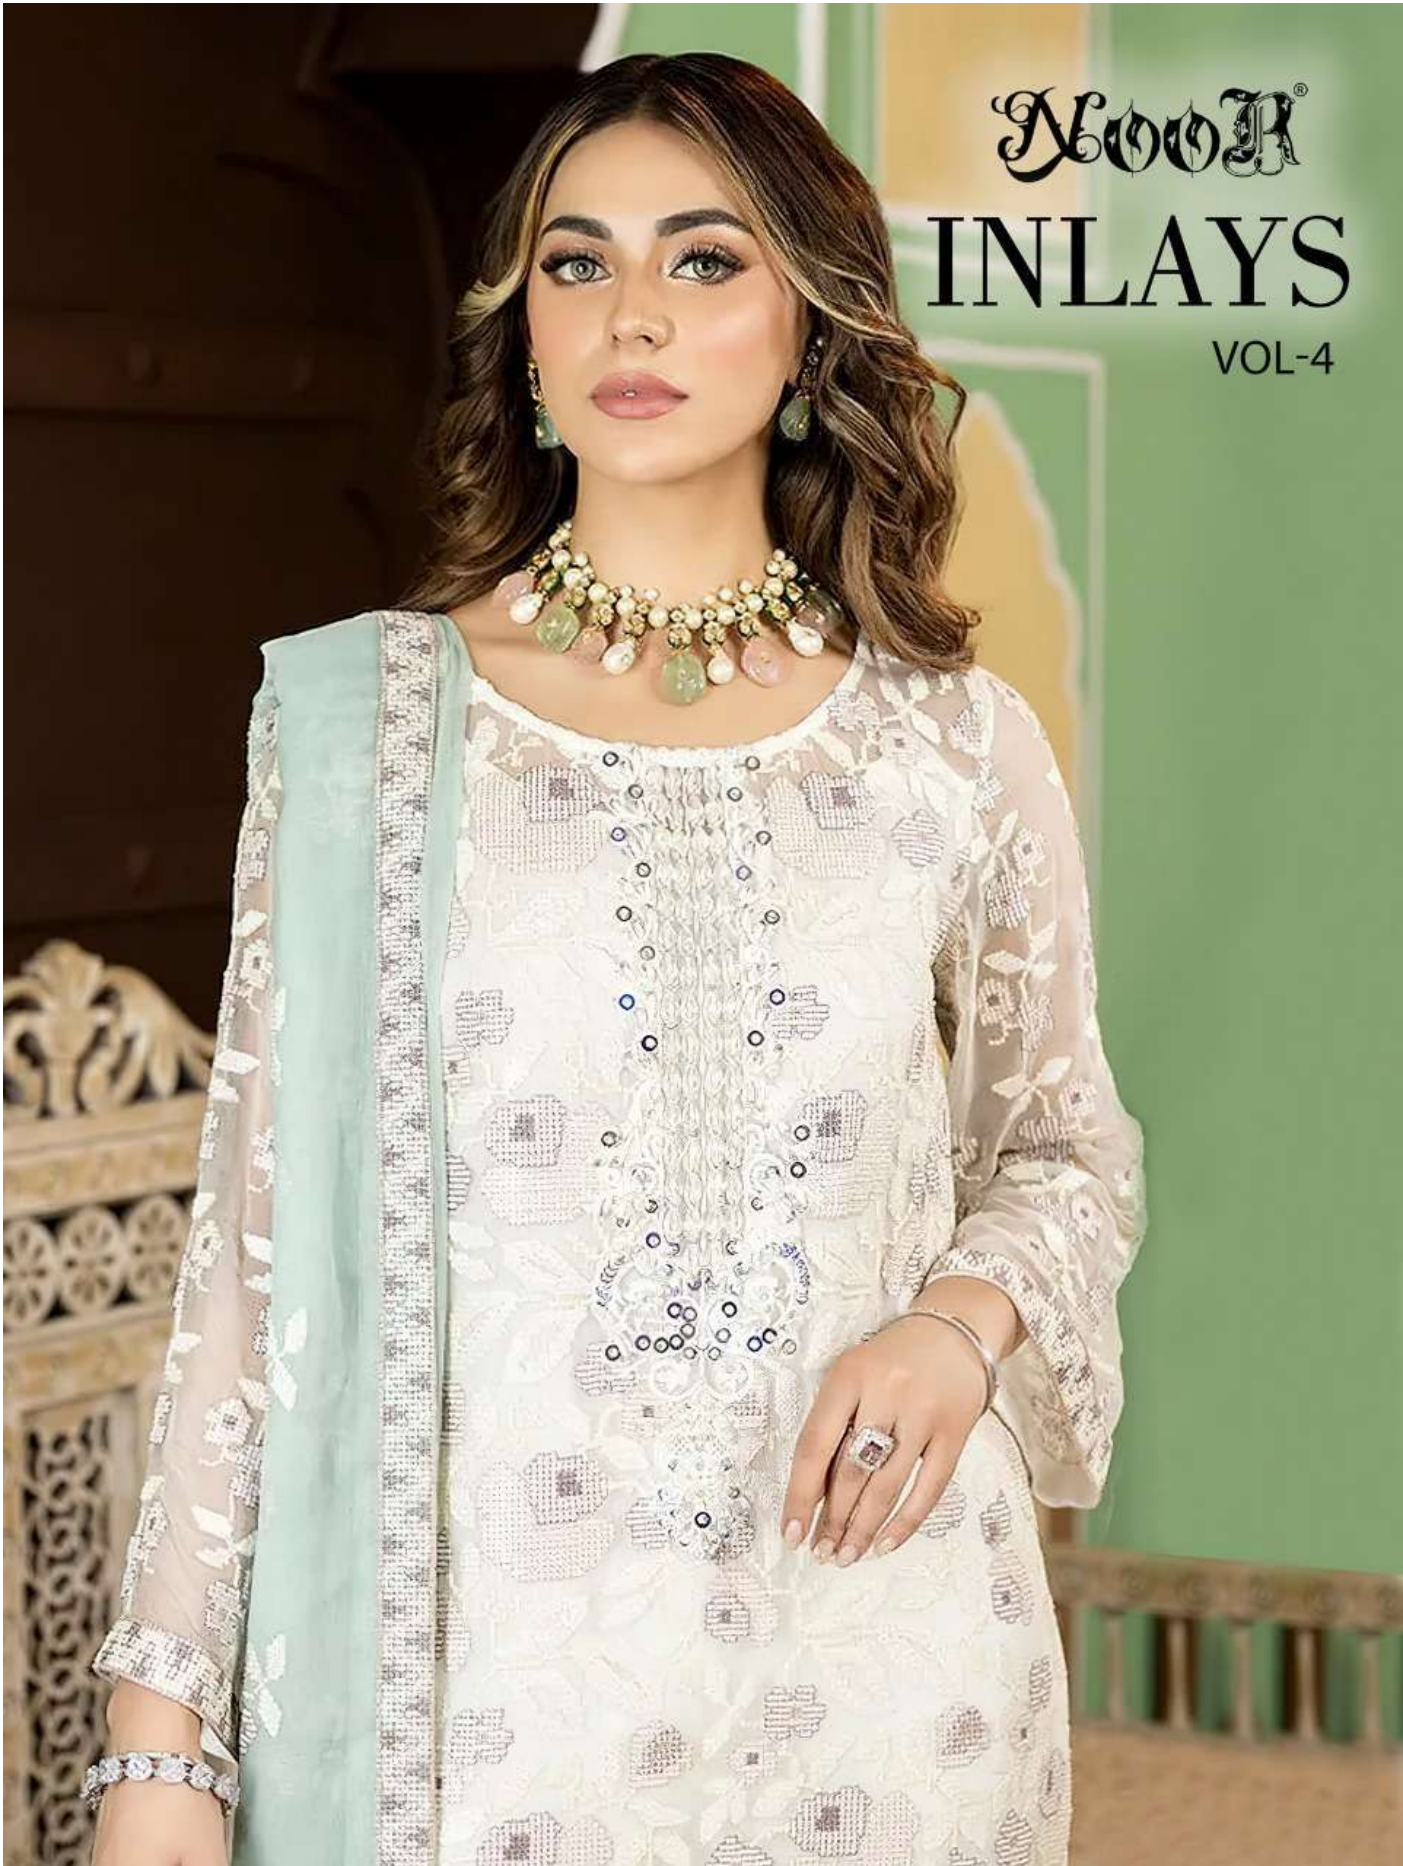

Noor®

INLAYS

VOL-4