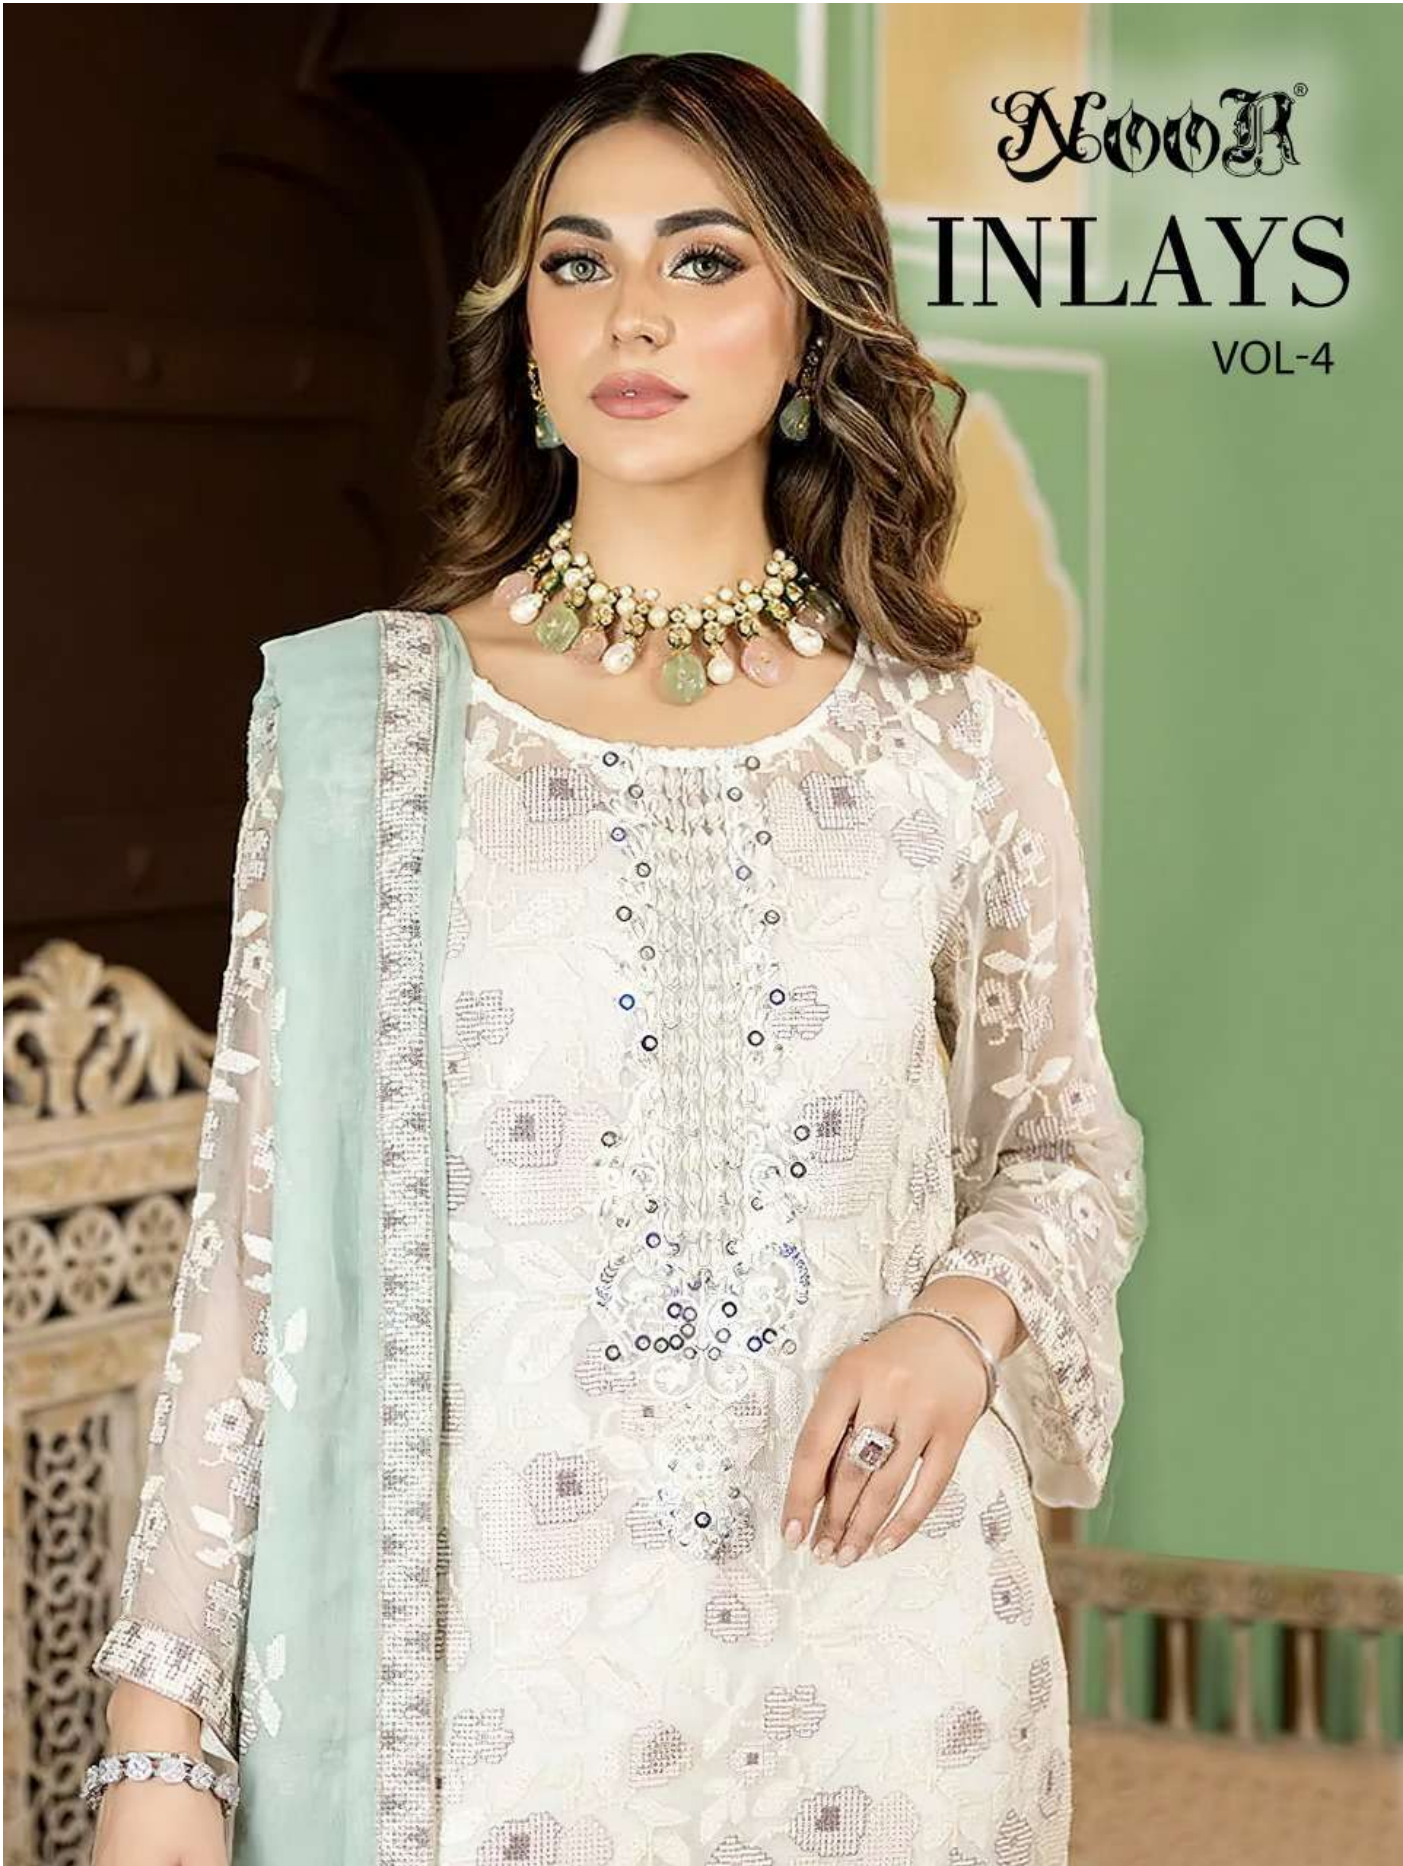

Noor[®]

INLAYS

VOL-4

Noor®

INLAYS

VOL-4

Noor[®]

INLAYS

VOL-4

20025

20026

20027

INLAYS
VOL-4

Noor®

D.No.20026

TOP

GEORGATTE EMBROIDERY
WITH STYLISH WORK &
MOTI WORK

BOTTOM-INNER

HEAVY SANTOON
EMBROIDERY WITH PETCH WORK

DUPATTA

NET WITH HEAVY
EMBROIDERY & WORK BORDER

INLAYS
VOL-4

Noor®

D.No.20027

TOP

GEORGATTE EMBROIDERY
WITH STYLISH WORK &
MOTI WORK

BOTTOM-INNER

HEAVY SANTOON
EMBROIDERY

DUPATTA

NAZNIK WITH HEAVY
EMBROIDERY & WORK BORDER

INLAYS
VOL-4

Noor®