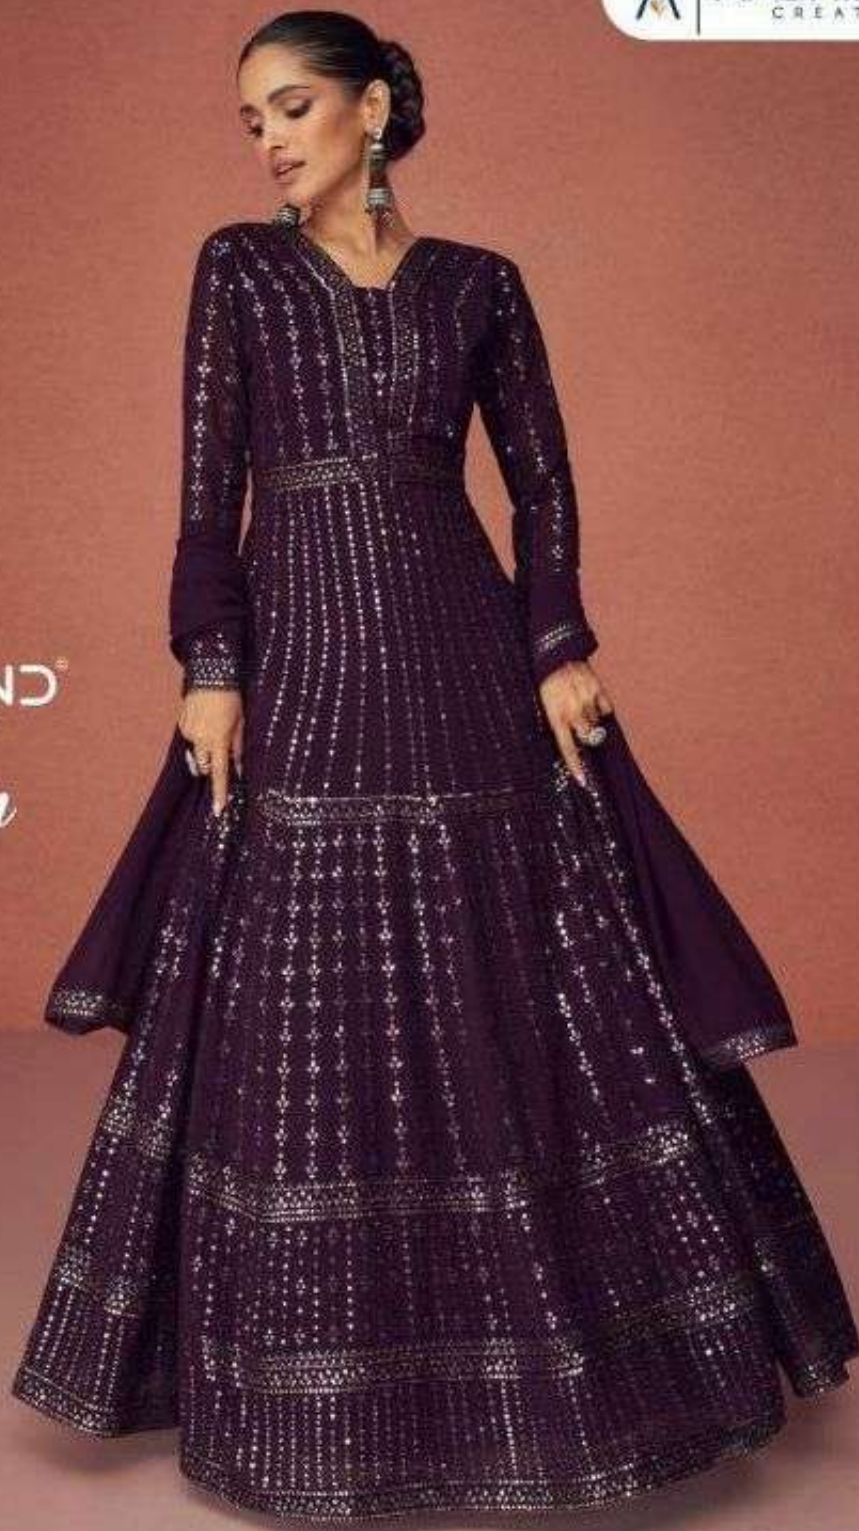

GULKAND®
A brand by Aashirwad

Season