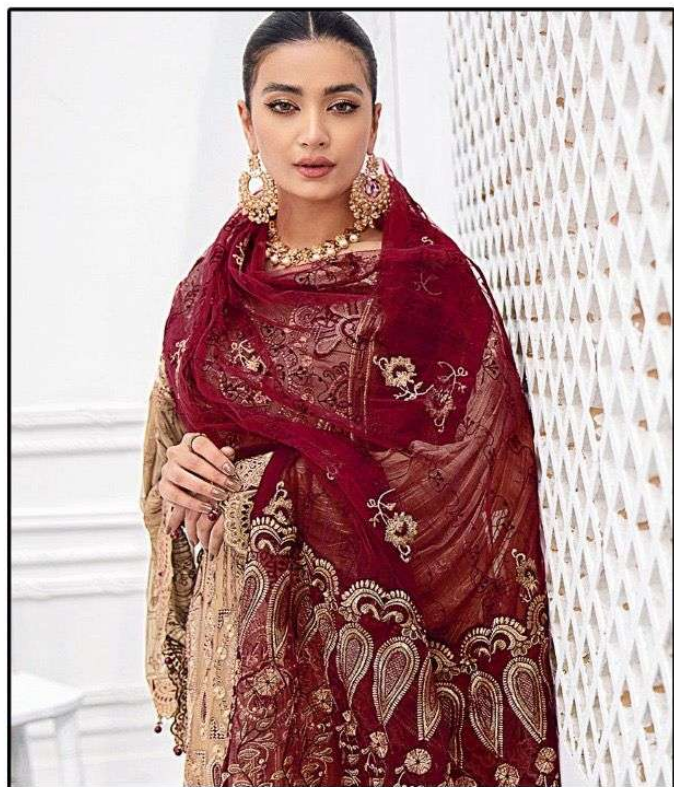

DS-107-B

**TOP - FOX GEORGETTE
WITH EMBROIDERY**
**DUPATTA - NET BUTTERFLY LACE
WITH EMBROIDERY**
BOTTOM/INNER - SANTOON