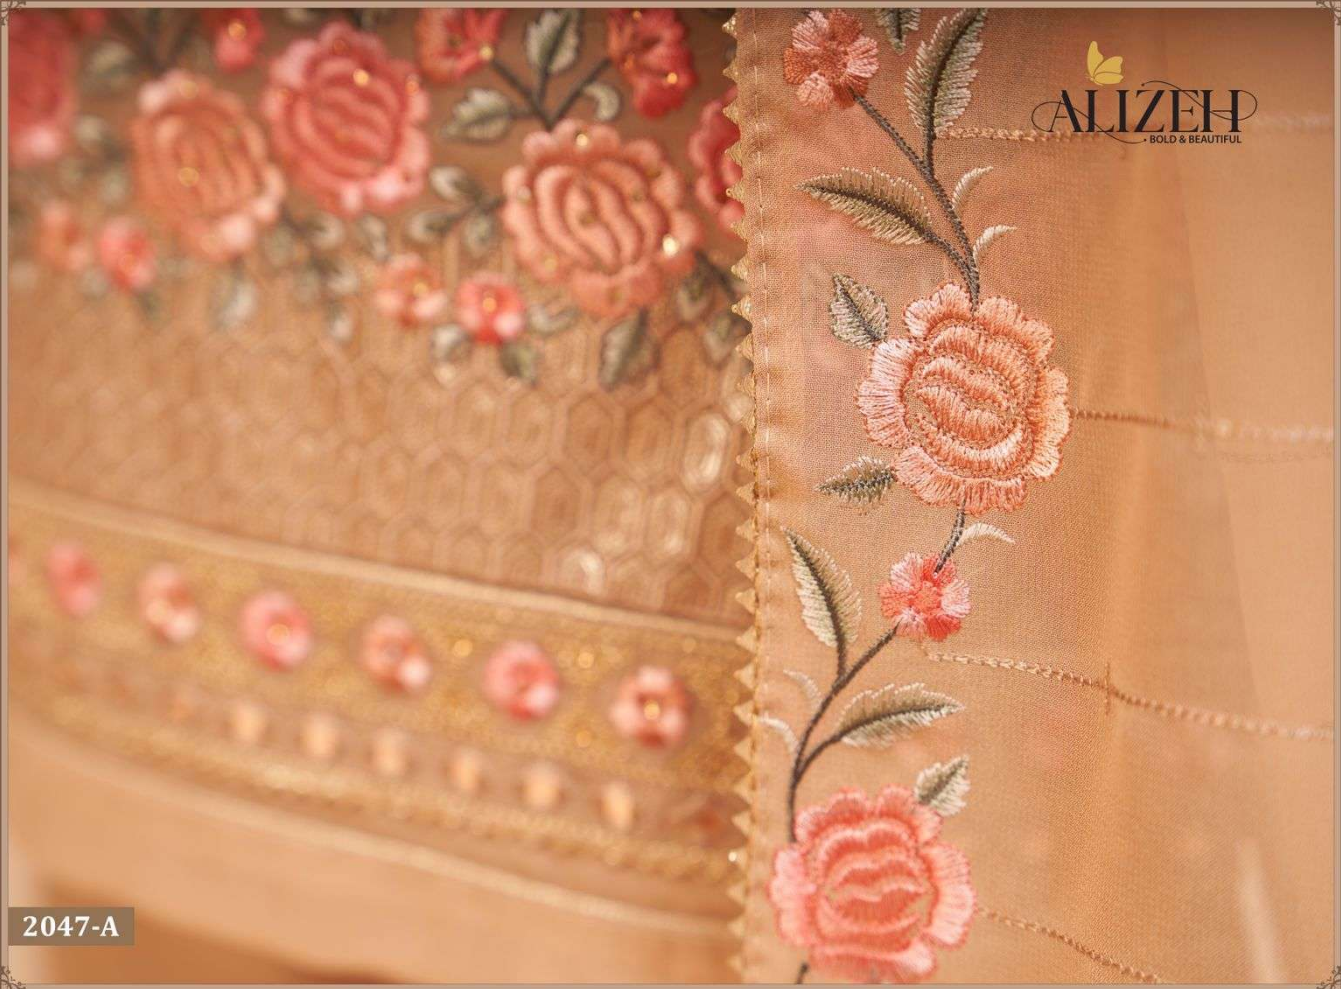

MURAD

VOL-11

ALIZEH
- BOLD & BEAUTIFUL

ALIZEH
BOLD & BEAUTIFUL

2047-C

**ALIZEH**
BOLD & BEAUTIFUL

2047-A

MURAD VOL - 11

RATE LIST

D. NO	COLOR	RATE
2047-A	CHIKOO	1870
2047-B	LIGHT BLUE	1870
2047-C	YELLOW	1870
2047-D	DUSTY GREEN	1870
TOTAL		7480

*12% GST EXTRA

FABRIC DESCRIPTION:

TOP – ALIZEH GEORGETTE, INNER & BOTTOM - DULL SANTOON, DUPATTA - GEORGETTE

WORK DESCRIPTION:

TOP BEAUTIFULLY CRAFTED WITH MULTI THREAD, SEQUINS & ZARI EMBROIDERY, DUPATTA WITH EBROIDERY WORK

SIZE DETAILS:

TOP- SEMI STITCHED UP TO SIZE 56" BUST

TOP INNER – 1.60 MTRS, BOTTOM – 2.25 MTRS

DUPATTA- 2.25 MTRS

**ALIZEH**
BOLD & BEAUTIFUL

2047-D

ALIZEH
BOLD & BEAUTIFUL

2047-B

**ALIZEH**
BOLD & BEAUTIFUL

2047-C

**ALIZEH**
BOLD & BEAUTIFUL