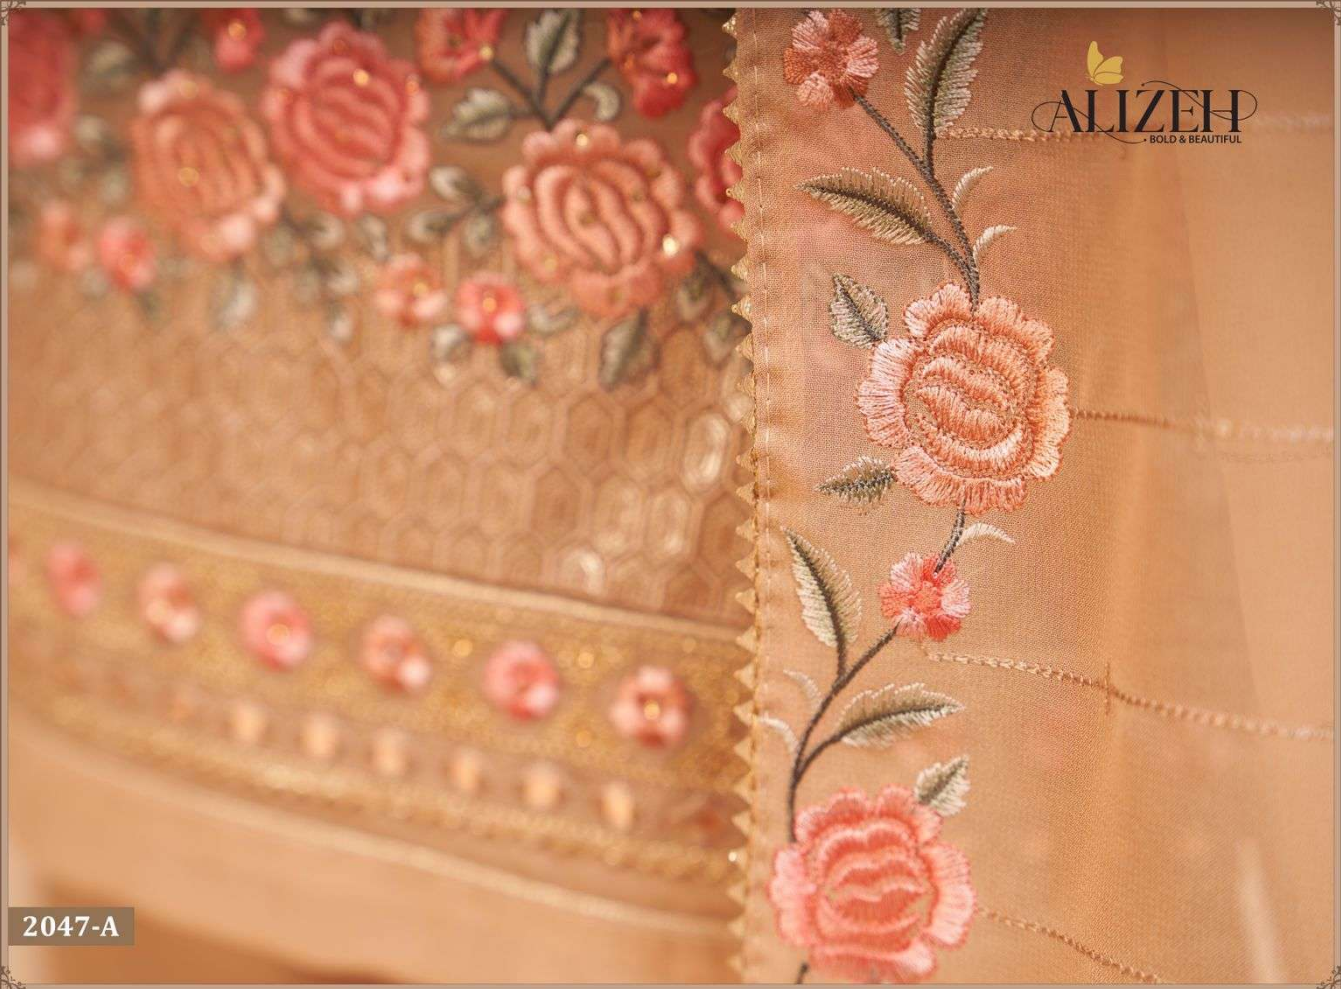

# MURAD

VOL-11

ALIZEH  
BOLD & BEAUTIFUL

ALIZEH  
BOLD & BEAUTIFUL

2047-C

**ALIZEH**  
BOLD & BEAUTIFUL

2047-A

### FABRIC DESCRIPTION:

TOP – ALIZEH GEORGETTE, INNER & BOTTOM - DULL SANTOON, DUPATTA - GEORGETTE

### WORK DESCRIPTION:

TOP BEAUTIFULLY CRAFTED WITH MULTI THREAD, SEQUINS & ZARI EMBROIDERY, DUPATTA WITH EBROIDERY WORK

### SIZE DETAILS:

TOP- SEMI STITCHED UP TO SIZE 56" BUST

TOP INNER – 1.60 MTRS, BOTTOM – 2.25 MTRS

DUPATTA- 2.25 MTRS

**ALIZEH**  
BOLD & BEAUTIFUL

2047-D

**ALIZEH**  
BOLD & BEAUTIFUL

2047-B