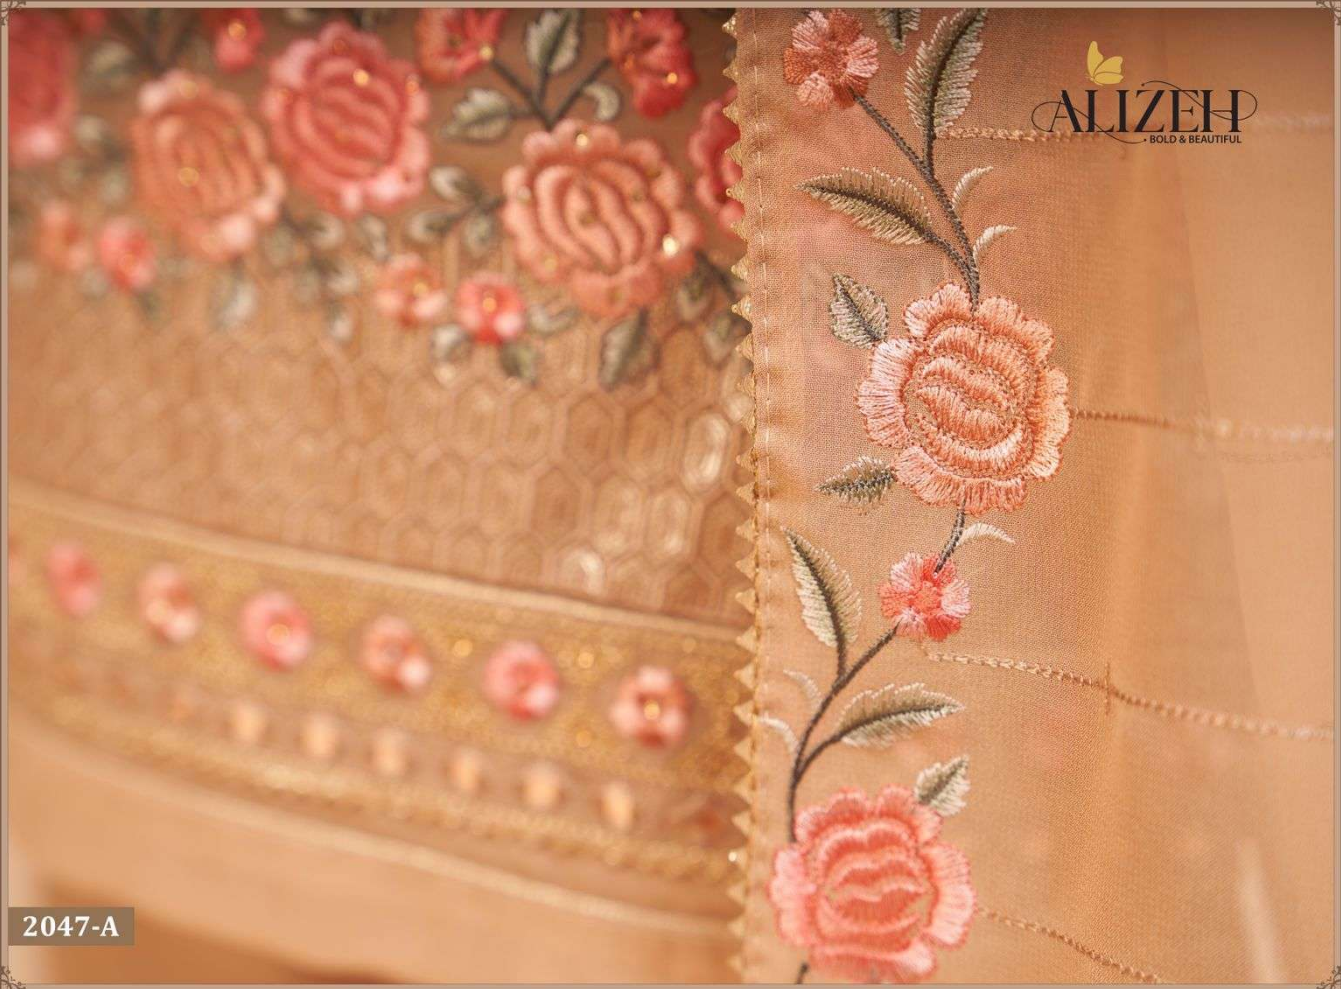

# MURAD

VOL-11

  
**ALIZEH**  
- BOLD & BEAUTIFUL

ALIZEH  
BOLD & BEAUTIFUL

2047-C

ALIZEH  
BOLD & BEAUTIFUL

2047-A

### FABRIC DESCRIPTION:

TOP – ALIZEH GEORGETTE, INNER & BOTTOM - DULL SANTOON, DUPATTA - GEORGETTE

### WORK DESCRIPTION:

TOP BEAUTIFULLY CRAFTED WITH MULTI THREAD, SEQUINS & ZARI EMBROIDERY, DUPATTA WITH EBROIDERY WORK

### SIZE DETAILS:

TOP- SEMI STITCHED UP TO SIZE 56" BUST

TOP INNER – 1.60 MTRS, BOTTOM – 2.25 MTRS

DUPATTA- 2.25 MTRS

**ALIZEH**  
BOLD & BEAUTIFUL

2047-D

**ALIZEH**  
BOLD & BEAUTIFUL

**2047-B**