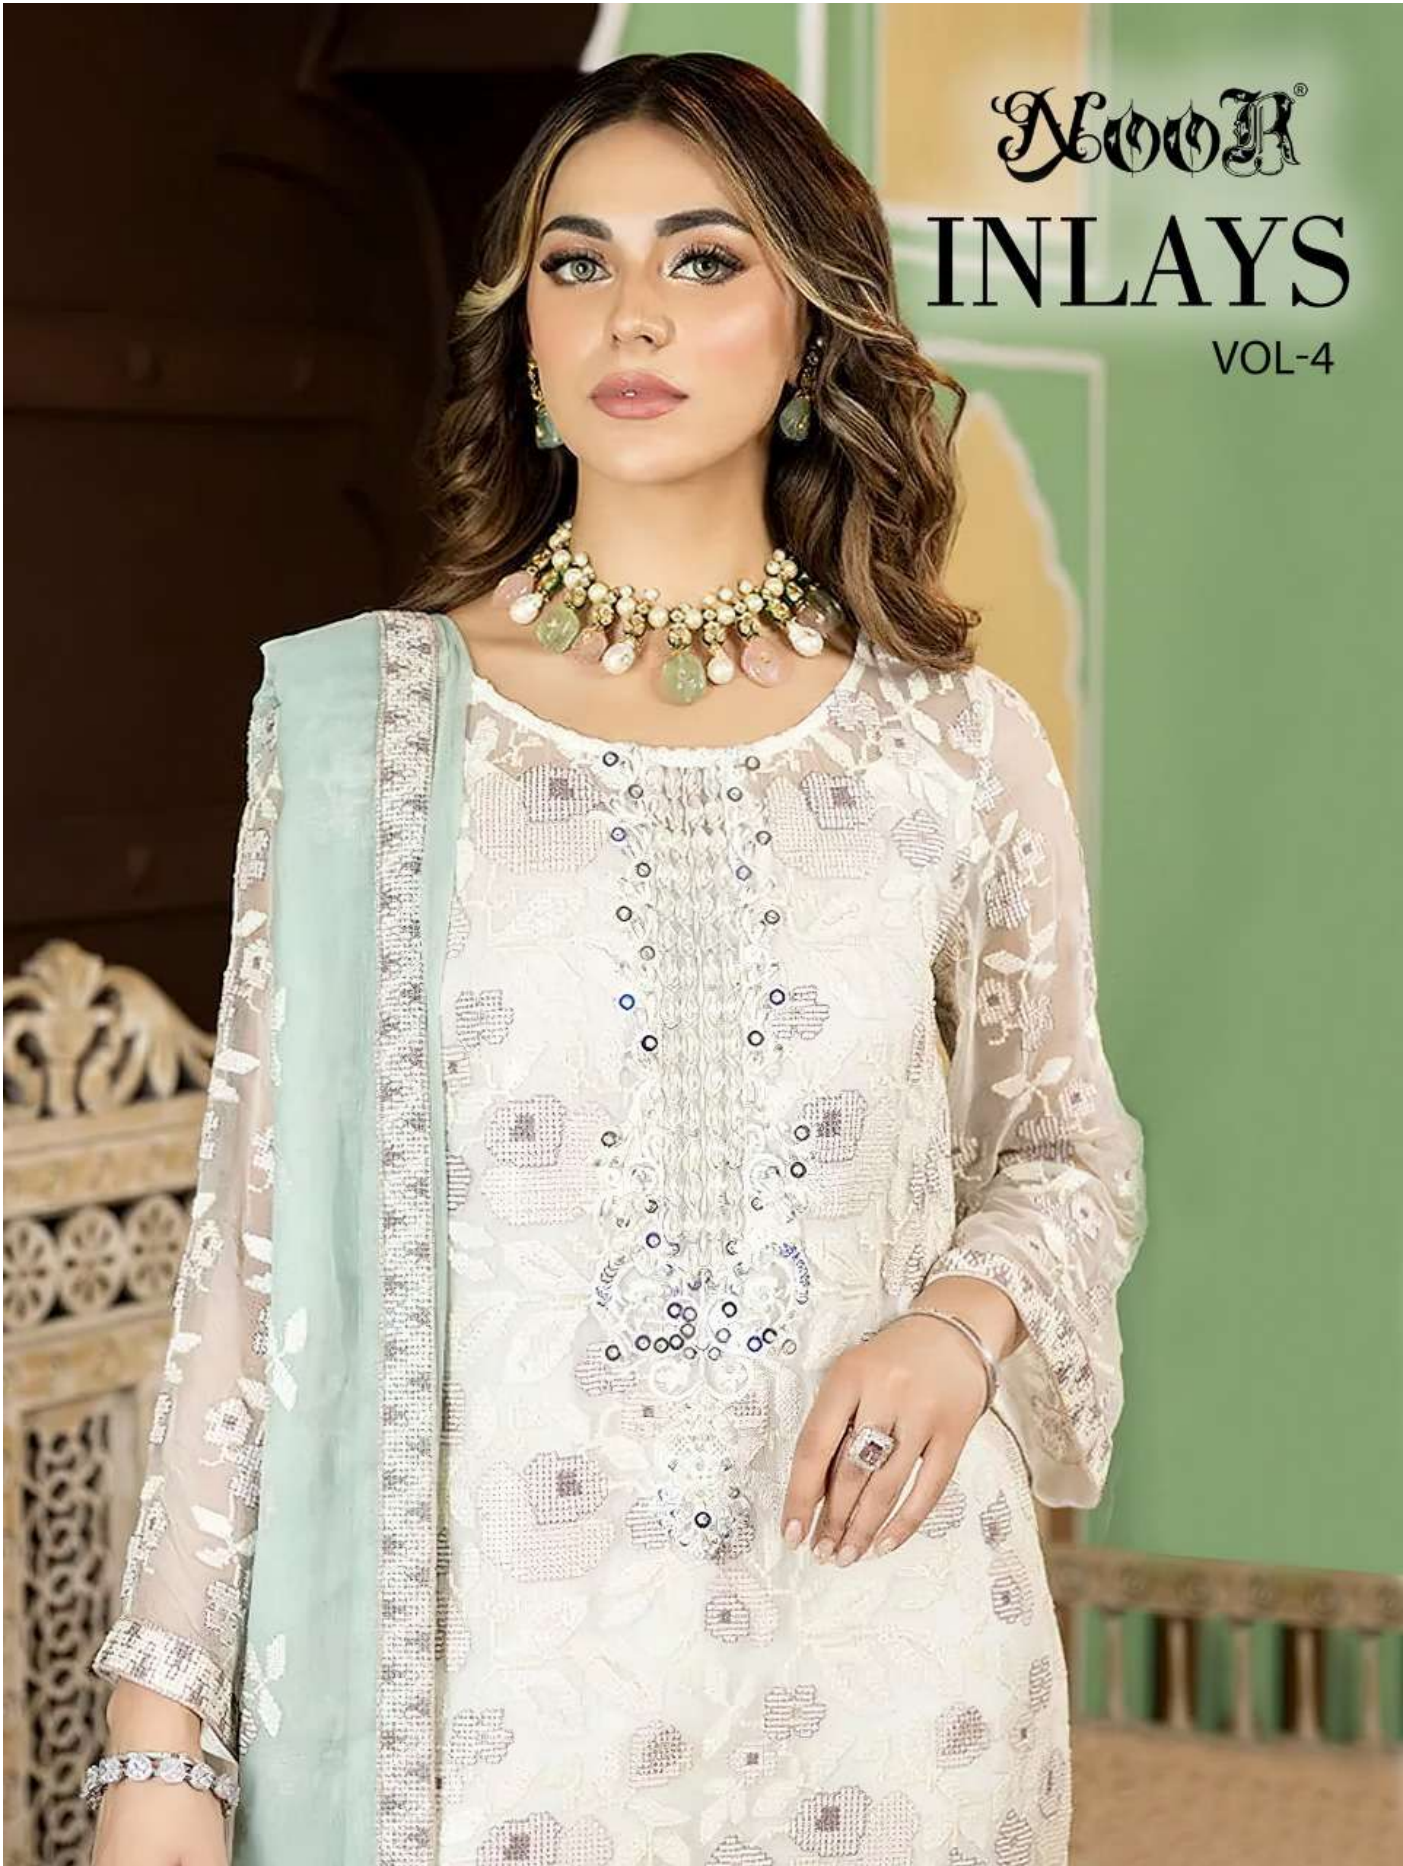

# INLAYS

VOL-4

Noor®

# INLAYS

VOL-4

INLAYS  
VOL-4

NOOR®

D.No.20027

TOP

GEORGATTE EMBROIDERY  
WITH STYLISH WORK &  
MOTI WORK

BOTTOM-INNER