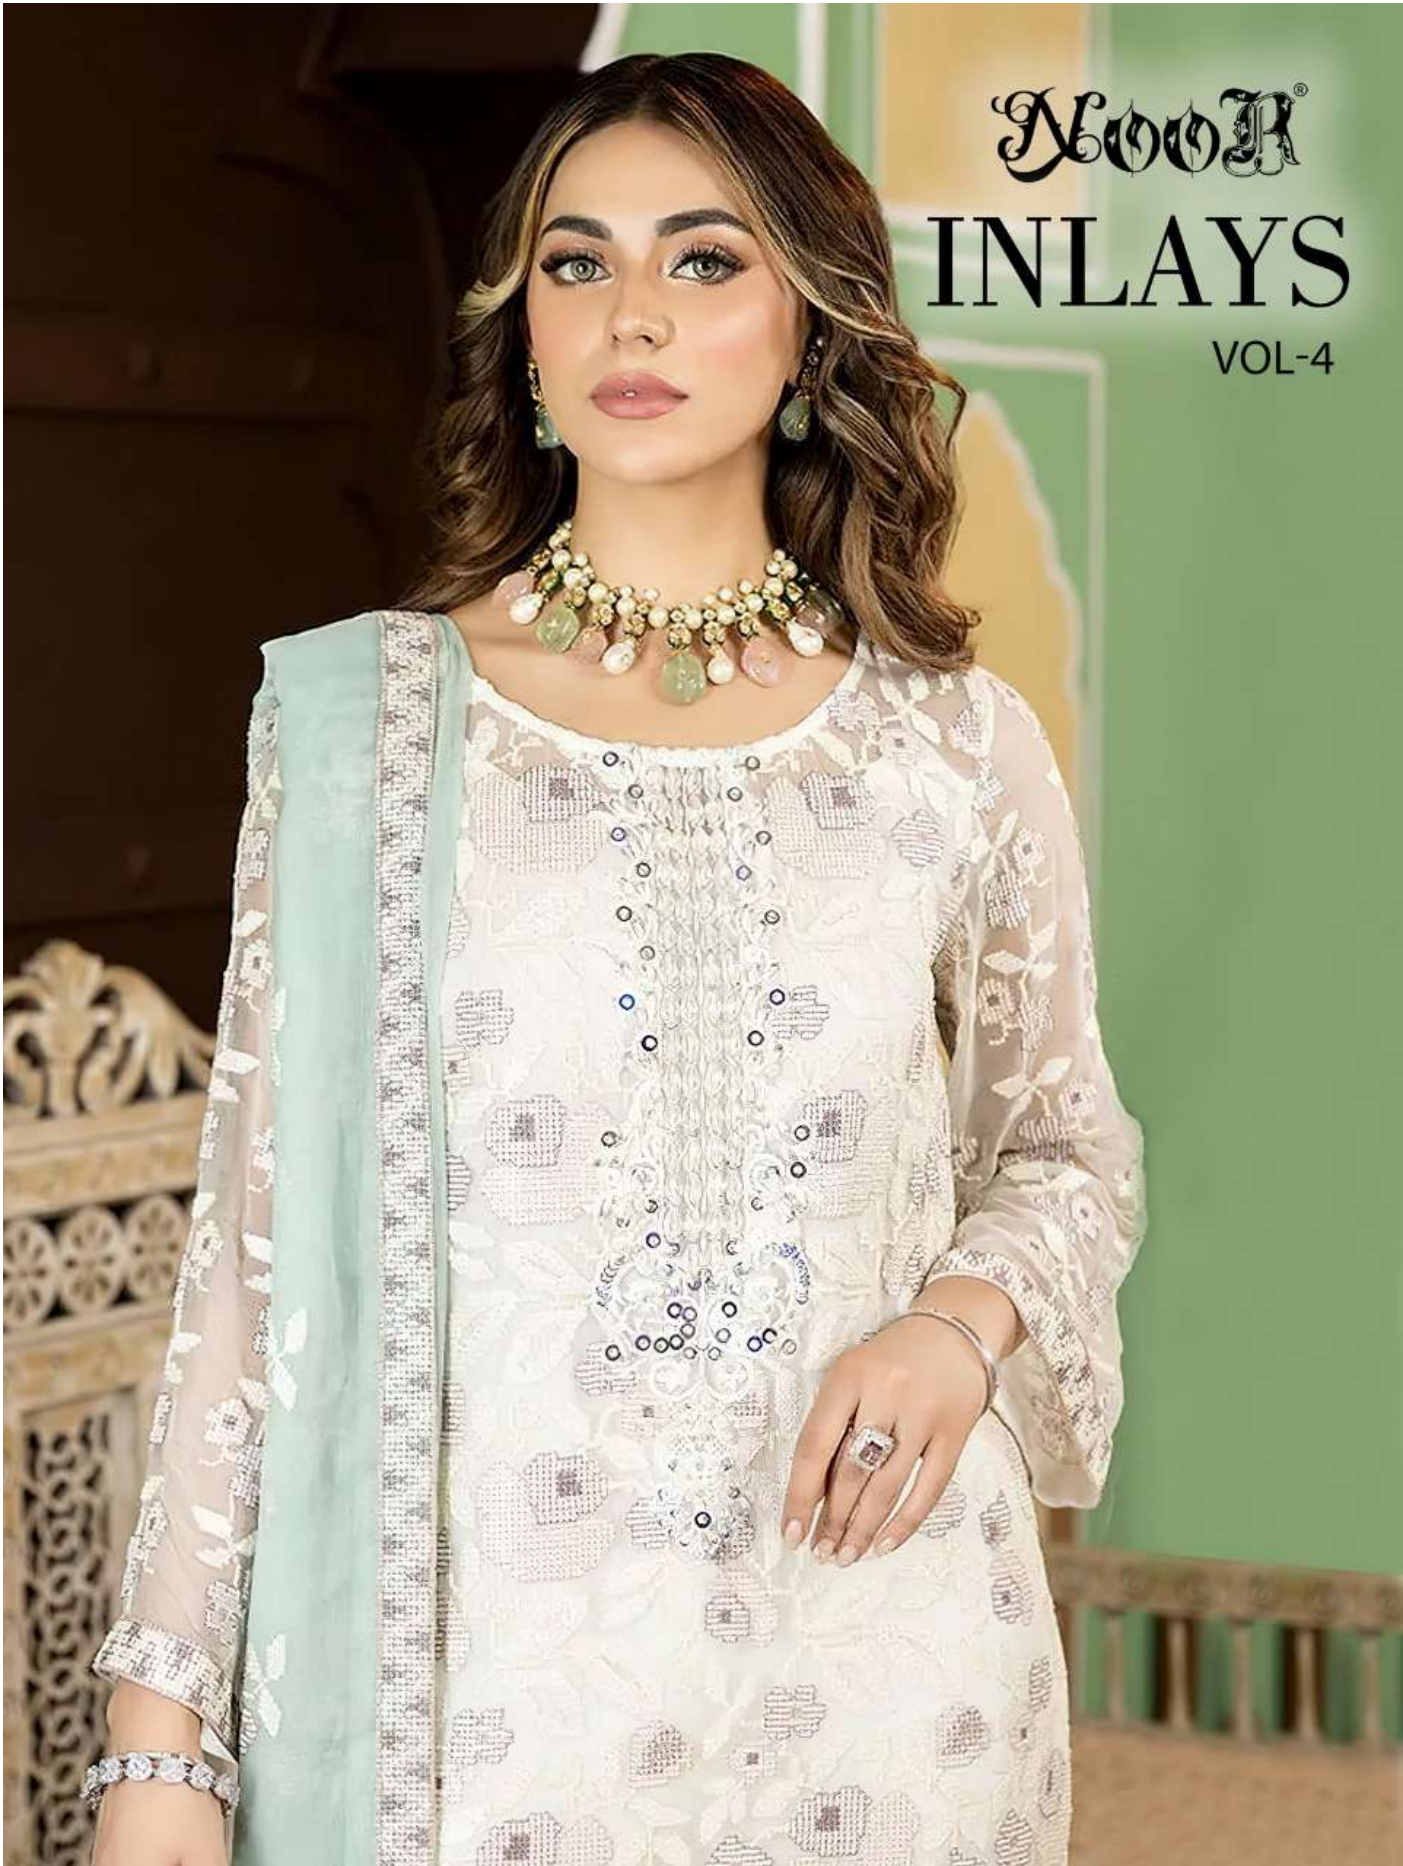

Noor®

INLAYS

VOL-4