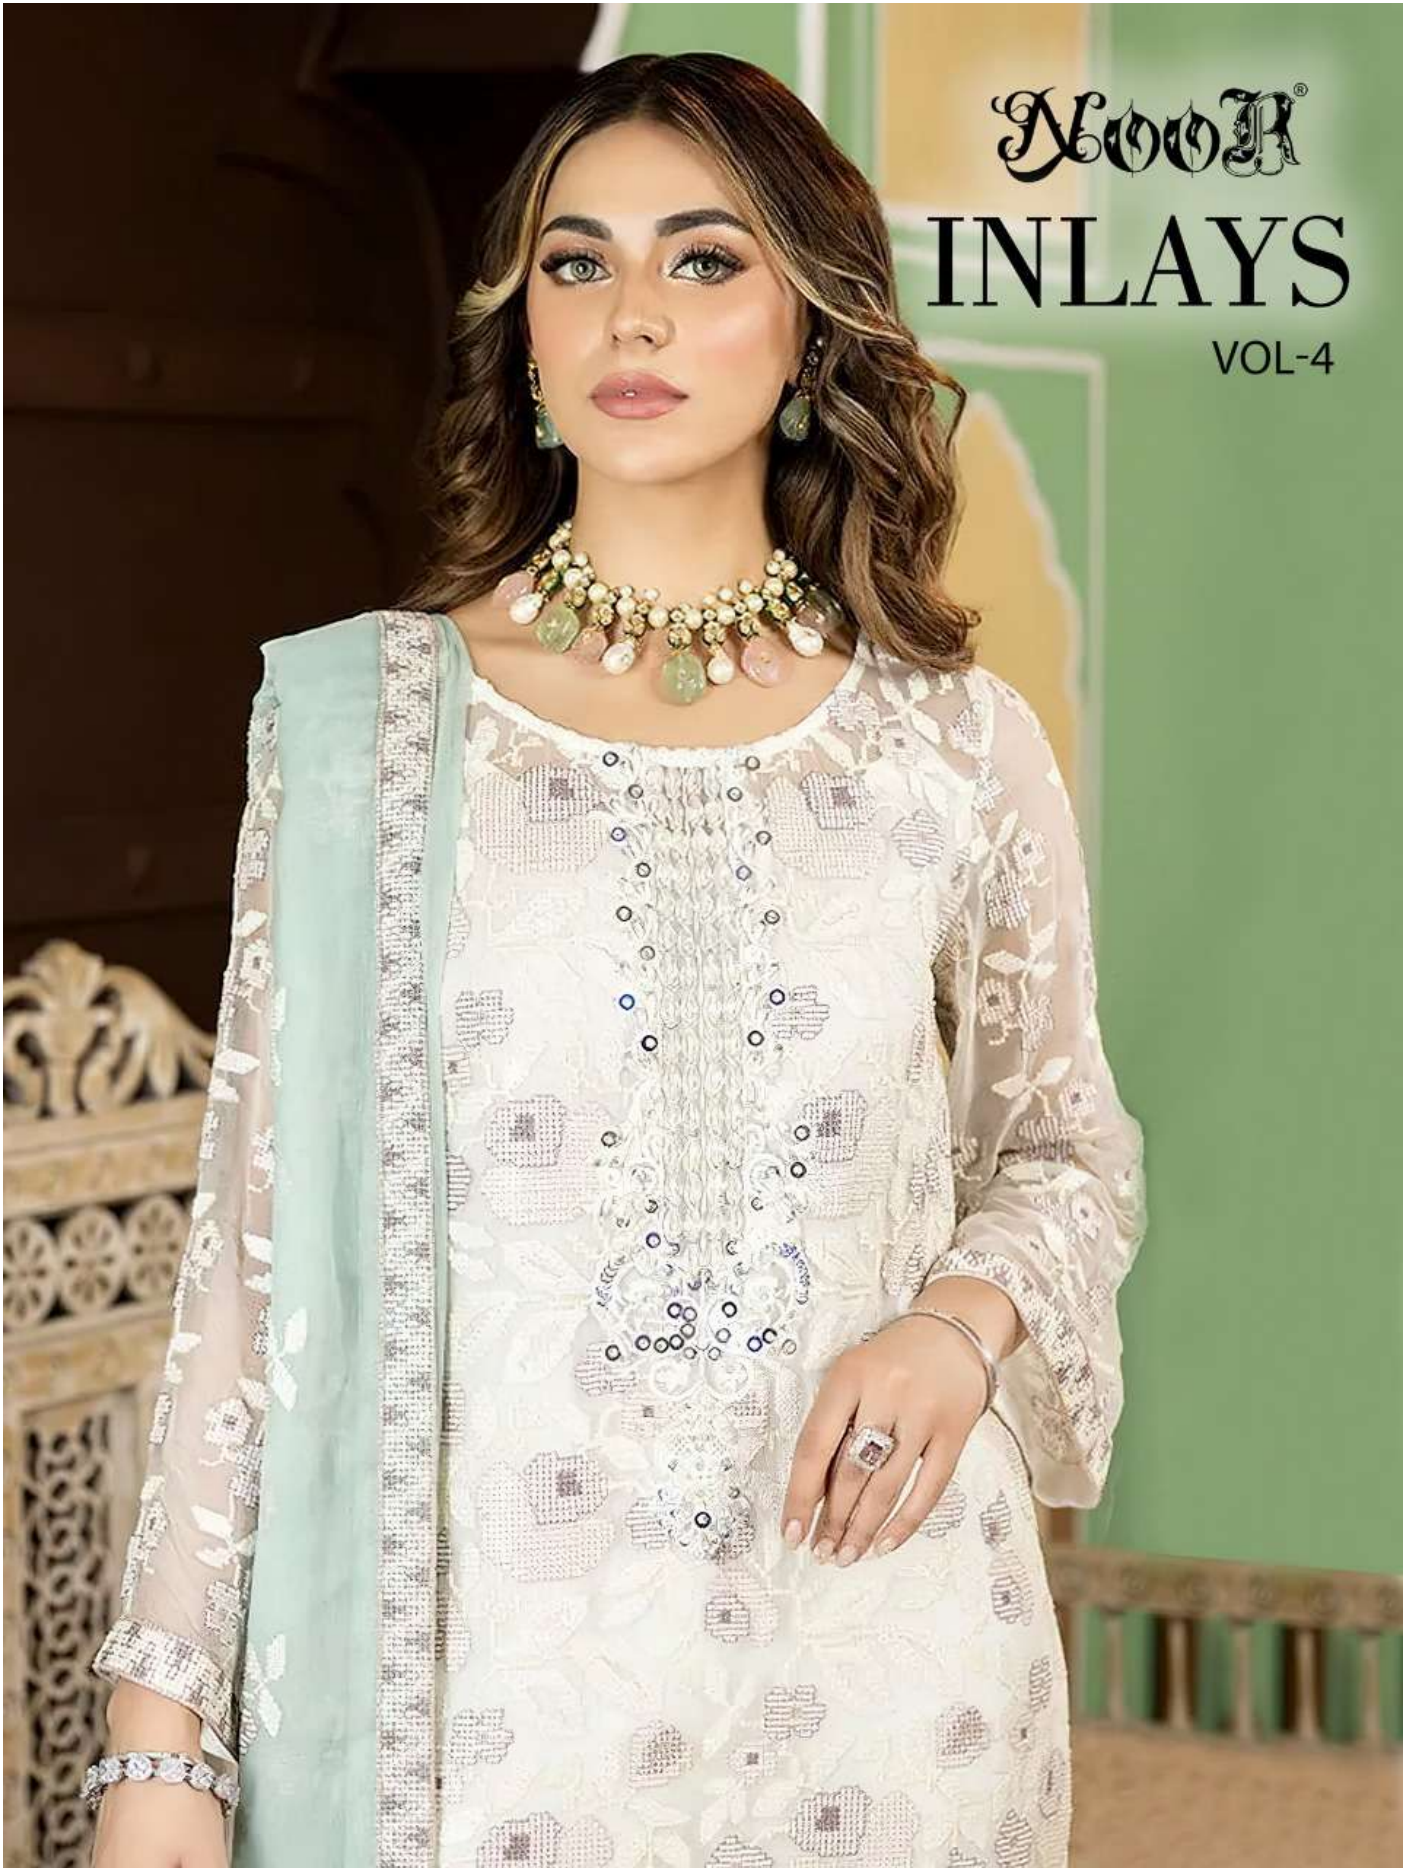

# INLAYS

VOL-4

INLAYS  
VOL-4

NOOR®

D.No.20027

TOP

GEORGATTE EMBROIDERY  
WITH STYLISH WORK &  
MOTI WORK

BOTTOM-INNER