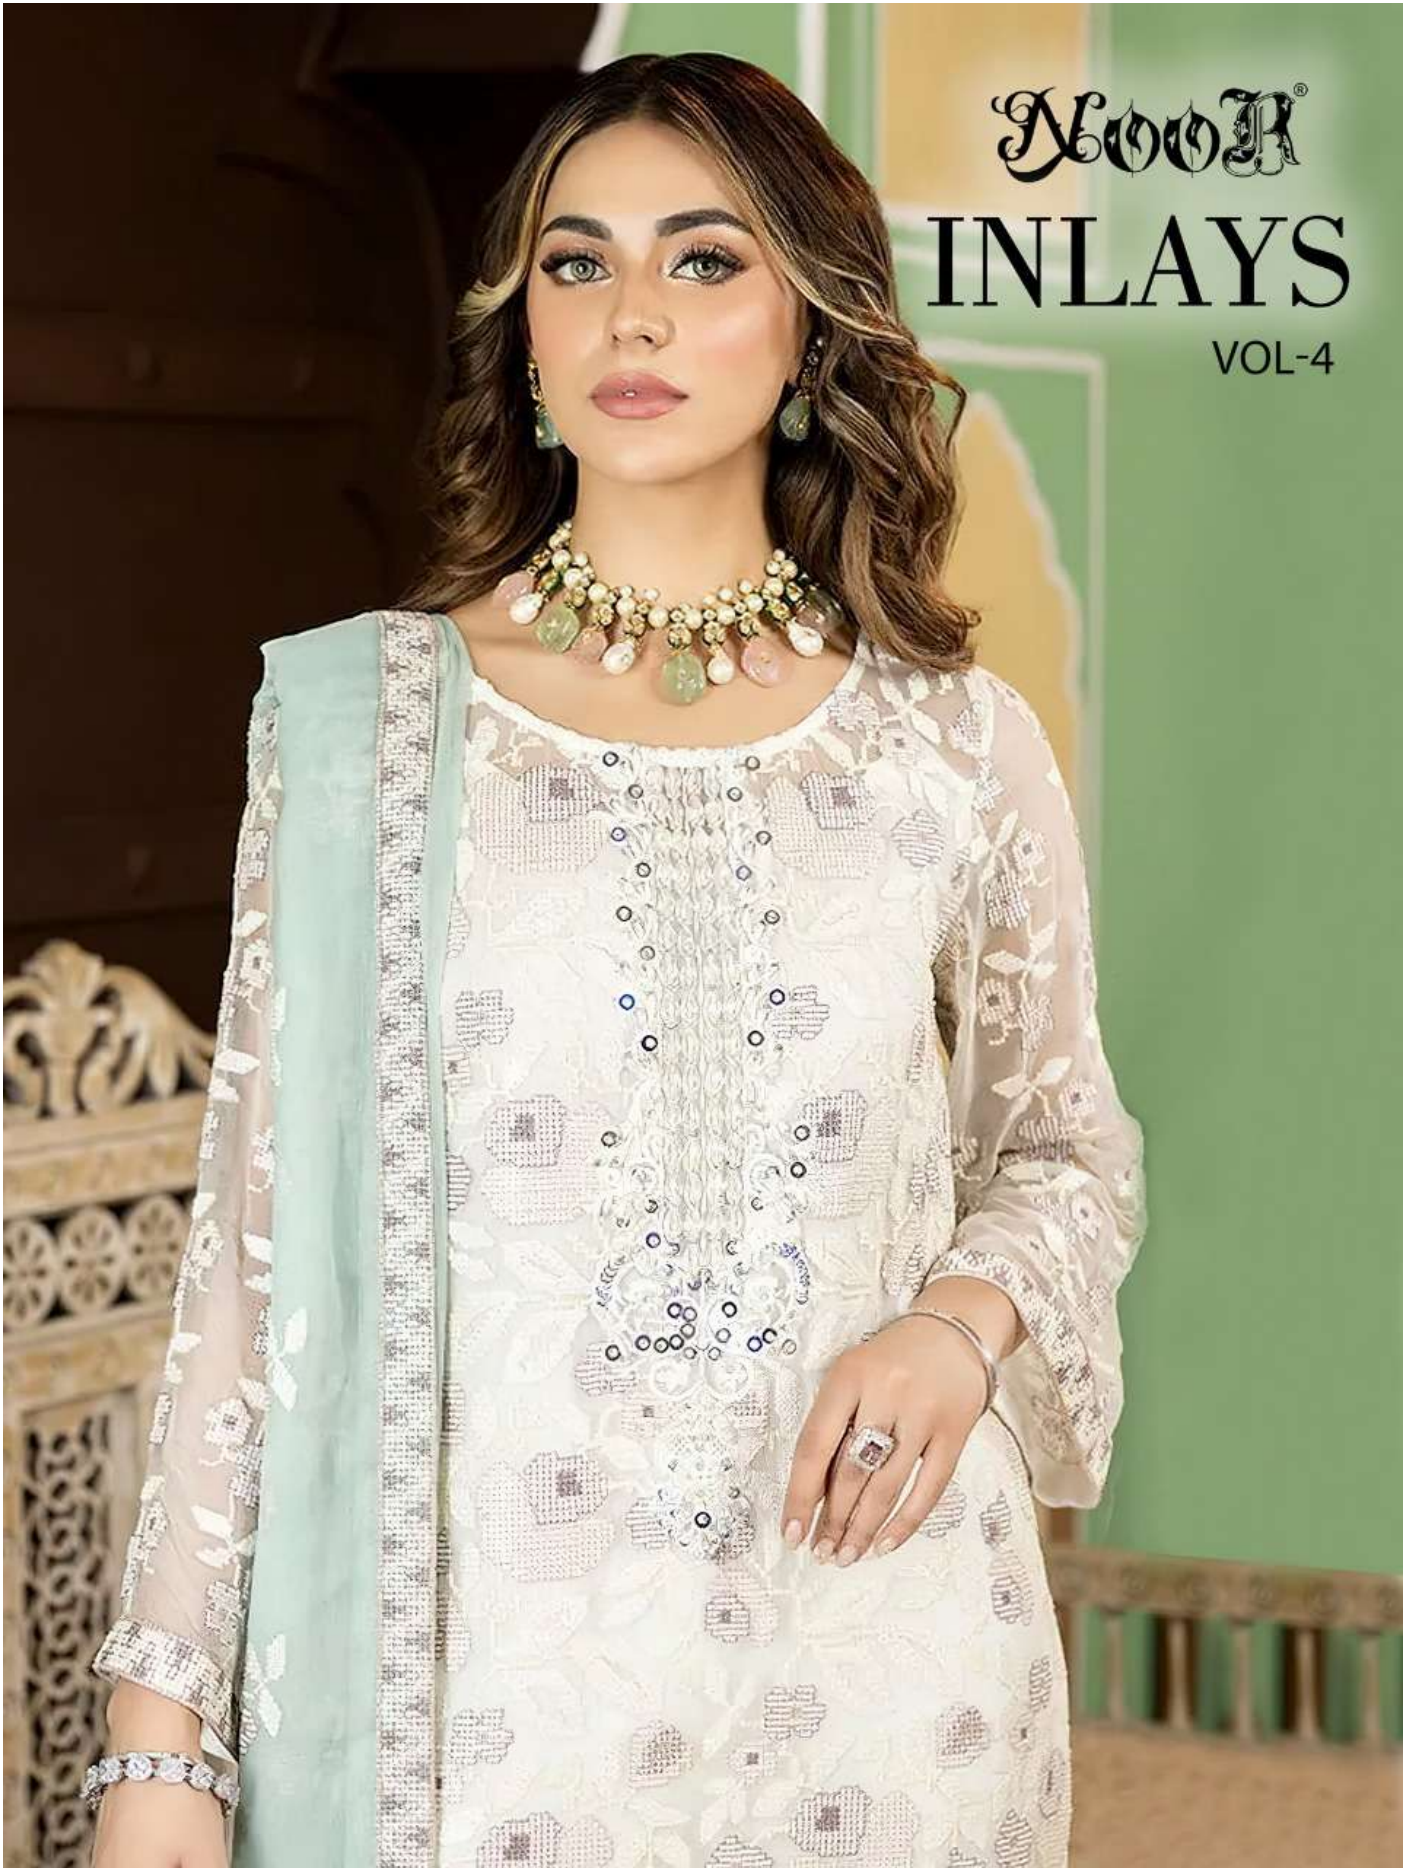

Noor®

INLAYS

VOL-4