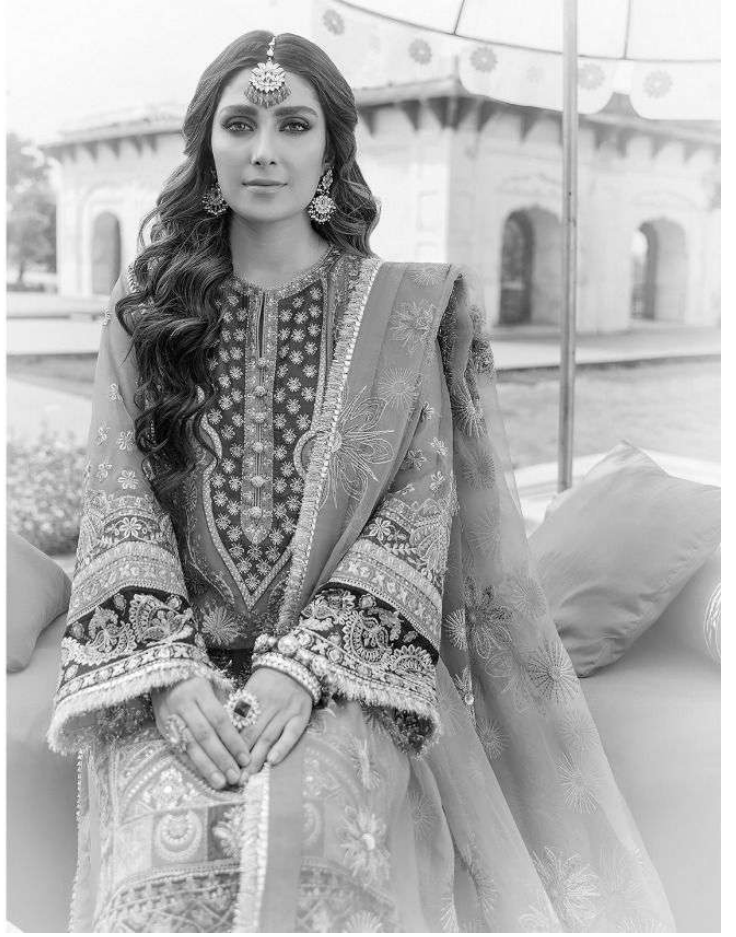

ALK
AL KHUSHBU