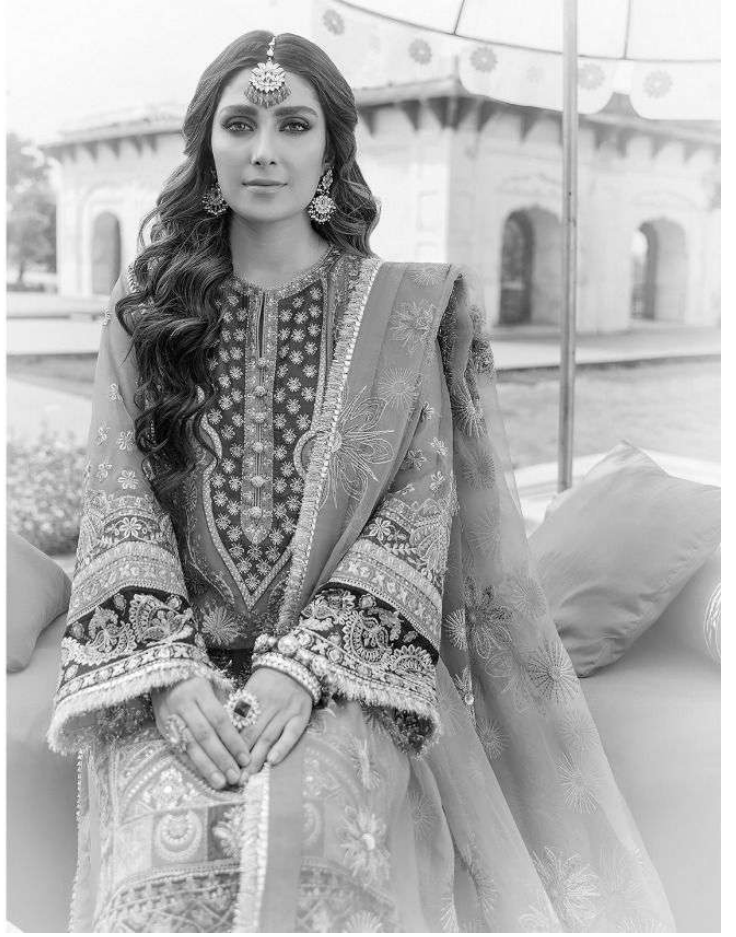

**TOP**

Fox Georgette  
with Embroidery

**BOTTOM-INNER**

Dull santoon

**DUPATTA**

Butterfly Net  
with Embroidery

ALK<sup>TM</sup>

AL KHUSHBU

VOL-2 COLOURS

**TOP**

Fox Georgette  
with Embroidery

**BOTTOM-INNER**

Dull santoon

**DUPATTA**

Butterfly Net  
with Embroidery

**ALK**  
AL KHUSHBU