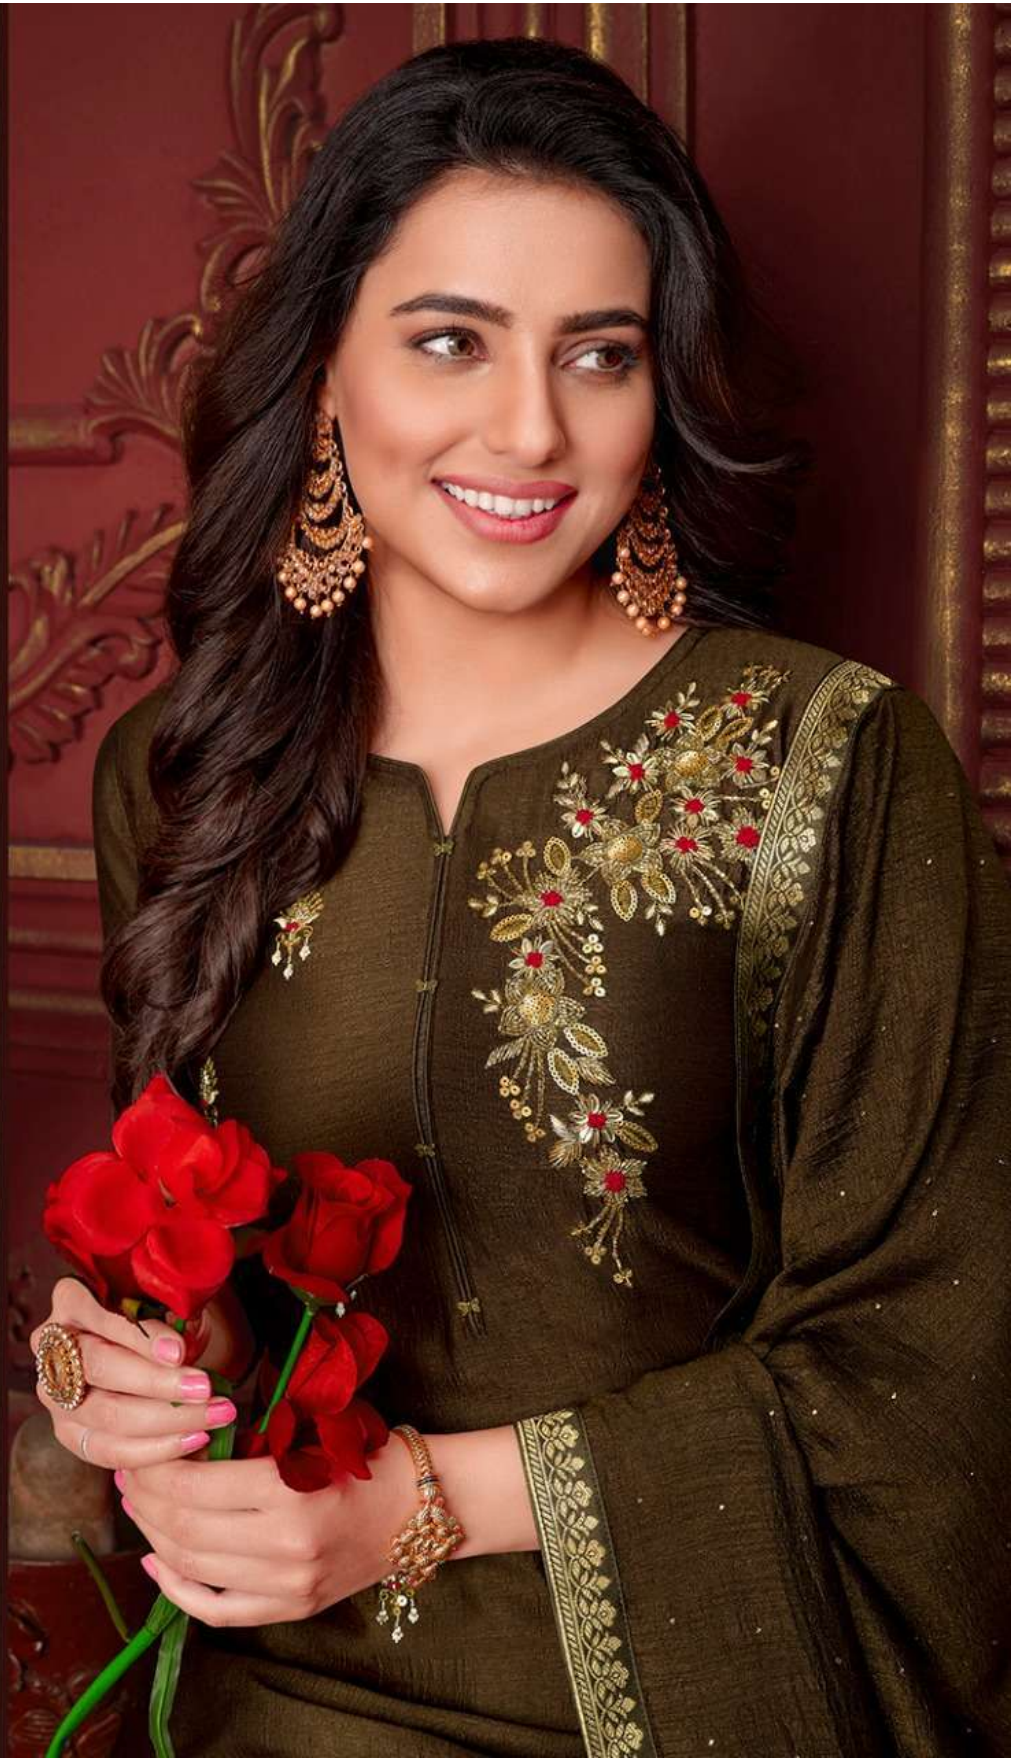

LILY&LALI[®]
GULS PRIDE
A PRODUCT OF *fiona* GROUP

Malang

Malang

10194

10195

10196

10193

10194

Malang

FABRICS DETAILS

KURTI

EMBROIDERY AND HANDWORK ON
SUPER SILK WITH INNER

BOTTOM

CRUSHED SUPER SILK SHARARA WITH INNER

DUPATTA

SWAROVSKI DIAMOND ON SUPER SILK
WITH 4 SIDE JUCQUARD BORDER

SIZES

M, L, XL, XXL, 3XL

NOTE: POCKET INSIDE THE PANT

LILY & LALI[®]
GULSPRIDE
A PRODUCT OF **frida** GROUP

LILY&LALI®
GULSPRIDE
A PRODUCT OF frida® GROUP

10191

10192

10193