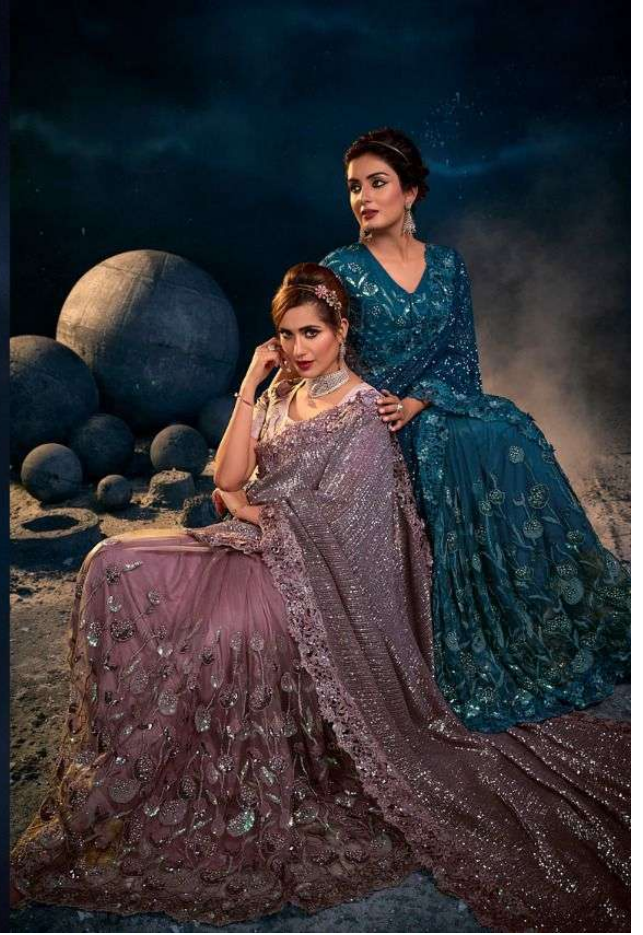

an occasion of women™
M. N. Soares

6303

an expression of respect™
M. N. Chatterjee

6304

an exclusive of course™
M. N. Barot

6313

Swarovski-^{Vol} 4

| D.NO. | DESCRIPTION | BLOUSE | M.N. |
|-------|--|----------------|------|
| 6301 | RED DIGITAL NET SAREE WITH THREAD,SEQUENCE,ZARKAN,MOTI & ALL OVER FLOWER APLIC HEAVY WORK | ITALIAN SILK | 5999 |
| 6302 | CREAM IMPORTED SEQUENCE DIGITAL PALLU, DIGITAL NET SKIRT WITH MOTI,ZARI,DIAMOND,SEQUENCE FLOWER APLIC HEAVY WORK | PURE SILK | 5350 |
| 6303 | GREY TURKEY IMPORTED SAREE WITH ALL OVER CRYSTAL,CUT-DANA,MOTI,ZARKAN HEAVY HAND WORK | PURE SILK | 5550 |
| 6304 | BLUE TURKEY IMPORTED SEQUENCE PALLU,DIGITAL NET SKIRT WITH THREAD,SEQUENCE,MOTI & ZARKAN HEAVY WORK | MILAN SILK | 5999 |
| 6305 | MUSTARD TURKEY IMPORTED DIGITAL PRINT PALLU,DIGITAL NET SKIRT WITH CRYSTAL,THREAD,ZARKAN,MIRROR & SEQUENCE FLOWER APLIC HEAVY WORK | JARMAN SILK | 4999 |
| 6306 | SEA GREEN IMPORTED SEQUENCE PALLU,IMPORTED FABRICS SKIRT WITH MIRROR,ZARI,DIAMOND & SEQUENCE FLOWER APLIC HEAVY WORK | MONALISHA SILK | 5550 |
| 6307 | RED DIGITAL NET SAREE WITH THREAD,SEQUENCE,ZARKAN MOTI & ALL OVER FLOWER APLIC HEAVY WORK | MILAN SILK | 6999 |
| 6308 | PEACH IMPORTED SEQUENCE PALLU,DIGITAL NET SKIRT WITH ZARI,THREAD,SEQUENCE,ZARKAN,CRYSTAL & FLOWER APLIC HEAVY WORK | PURE SILK | 5250 |
| 6309 | CHOCOLATE IMPORTED PALLU,DIGITAL NET SKIRT WITH CRYSTAL,DIAMOND,ZARI,SEQUENCE FLOWER APLIC HEAVY WORK | PURE SILK | 4999 |
| 6310 | GREY DIGITAL NET SAREE WITH THREAD,SEQUENCE,ZARKAN,MOTI & ALL OVER FLOWER APLIC HEAVY WORK | PURE SILK | 5999 |
| 6311 | PEACH IMPORTED SEQUENCE PALLU,IMPORTED FABRICS SKIRT WITH MIRROR,ZARI,DIAMOND & SEQUENCE FLOWER APLIC HEAVY WORK | MONALISHA SILK | 5550 |
| 6312 | BLACK TURKEY IMPORTED DIGITAL PALLU,DIGITAL NET SKIRT WITH ZARI,MOTI,THREAD,SEQUENCE FLOWER APLIC HEAVY WORK | TURKEY SILK | 5250 |
| 6313 | PURPLE TURKEY IMPORTED SEQUENCE PALLU,DIGITAL NET SKIRT WITH THREAD,SEQUENCE,MOTI & ZARKAN HEAVY WORK | MONALISHA SILK | 5999 |
| 6314 | CHIKU TURKEY IMPORTED SAREE WITH ALL OVER CRYSTAL,CUT-DANA,MOTI,ZARKAN HEAVY HAND WORK | PURE SILK | 5550 |
| 6315 | MEHANDI IMPORTED SEQUENCE PALLU,DIGITAL NET SKIRT WITH THREAD,CUT-DANA & MOTI HEAVY WORK | MONALISHA SILK | 3999 |
| 6316 | PURPLE IMPORTED SEQUENCE DIGITAL PALLU, DIGITAL NET SKIRT WITH MOTI,ZARI,DIAMOND,SEQUENCE FLOWER APLIC HEAVY WORK | PURE SILK | 5350 |
| 6317 | MUSTARD DIGITAL NET SAREE WITH THREAD,SEQUENCE,ZARKAN MOTI & ALL OVER FLOWER APLIC HEAVY WORK | PURE SILK | 6999 |
| 6318 | GREY IMPORTED SEQUENCE DIGITAL PALLU,DIGITAL NET SKIRT WITH CRYSTAL,DIAMOND,SEQUENCE & ZARI FLOWER APLIC HEAVY WORK | MONALISHA SILK | 5250 |