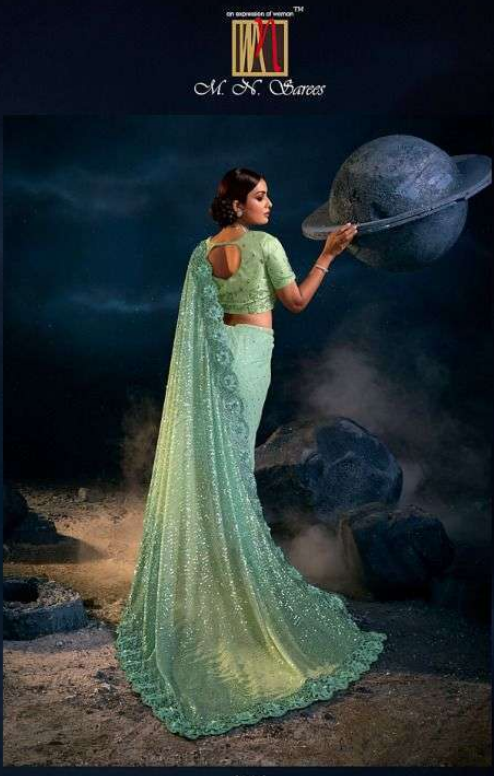

AN ASSOCIATE OF SANGRETT

M. N. Chatterjee

6306