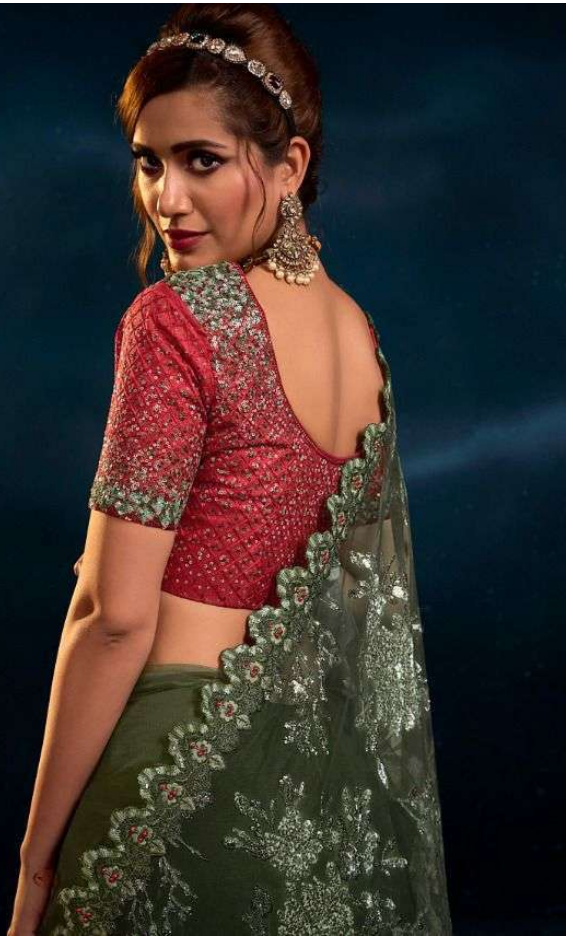

an expression of woman™
M. N. Carras

6315