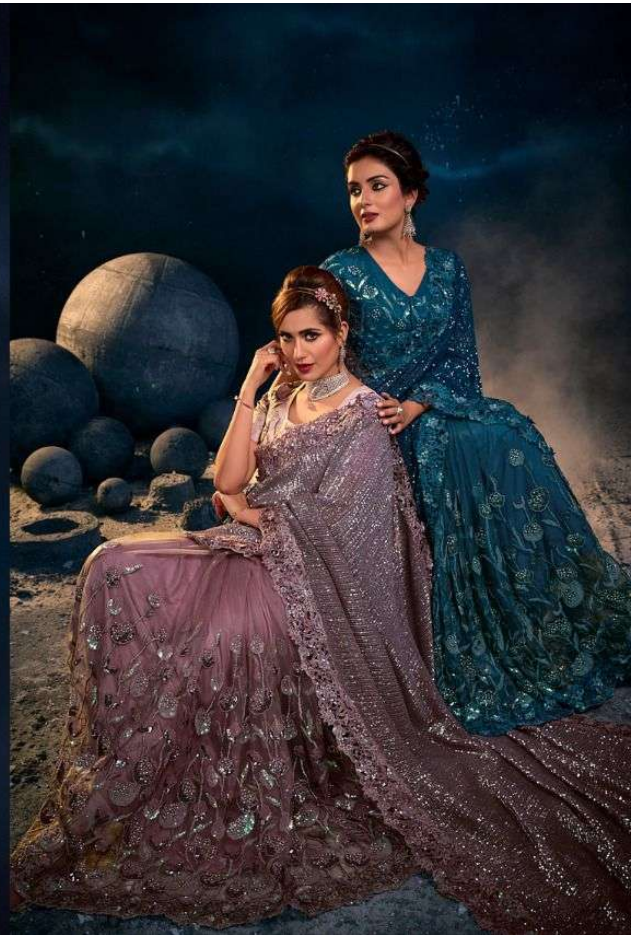

an occasion of women™
M. N. Soares

6303

an expression of respect™
M. N. Oza

6304

an exclusive of course™
M. N. Barot

6313

Swarovski-^{Vol} 4

D.NO.	DESCRIPTION	BLOUSE	M.N.
6301	RED DIGITAL NET SAREE WITH THREAD,SEQUENCE,ZARKAN,MOTI & ALL OVER FLOWER APLIC HEAVY WORK	ITALIAN SILK	5999
6302	CREAM IMPORTED SEQUENCE DIGITAL PALLU, DIGITAL NET SKIRT WITH MOTI,ZARI,DIAMOND,SEQUENCE FLOWER APLIC HEAVY WORK	PURE SILK	5350
6303	GREY TURKEY IMPORTED SAREE WITH ALL OVER CRYSTAL,CUT-DANA,MOTI,ZARKAN HEAVY HAND WORK	PURE SILK	5550
6304	BLUE TURKEY IMPORTED SEQUENCE PALLU,DIGITAL NET SKIRT WITH THREAD,SEQUENCE,MOTI & ZARKAN HEAVY WORK	MILAN SILK	5999
6305	MUSTARD TURKEY IMPORTED DIGITAL PRINT PALLU,DIGITAL NET SKIRT WITH CRYSTAL,THREAD,ZARKAN,MIRROR & SEQUENCE FLOWER APLIC HEAVY WORK	JARMAN SILK	4999
6306	SEA GREEN IMPORTED SEQUENCE PALLU,IMPORTED FABRICS SKIRT WITH MIRROR,ZARI,DIAMOND & SEQUENCE FLOWER APLIC HEAVY WORK	MONALISHA SILK	5550
6307	RED DIGITAL NET SAREE WITH THREAD,SEQUENCE,ZARKAN MOTI & ALL OVER FLOWER APLIC HEAVY WORK	MILAN SILK	6999
6308	PEACH IMPORTED SEQUENCE PALLU,DIGITAL NET SKIRT WITH ZARI,THREAD,SEQUENCE,ZARKAN,CRYSTAL & FLOWER APLIC HEAVY WORK	PURE SILK	5250
6309	CHOCOLATE IMPORTED PALLU,DIGITAL NET SKIRT WITH CRYSTAL,DIAMOND,ZARI,SEQUENCE FLOWER APLIC HEAVY WORK	PURE SILK	4999
6310	GREY DIGITAL NET SAREE WITH THREAD,SEQUENCE,ZARKAN,MOTI & ALL OVER FLOWER APLIC HEAVY WORK	PURE SILK	5999
6311	PEACH IMPORTED SEQUENCE PALLU,IMPORTED FABRICS SKIRT WITH MIRROR,ZARI,DIAMOND & SEQUENCE FLOWER APLIC HEAVY WORK	MONALISHA SILK	5550
6312	BLACK TURKEY IMPORTED DIGITAL PALLU,DIGITAL NET SKIRT WITH ZARI,MOTI,THREAD,SEQUENCE FLOWER APLIC HEAVY WORK	TURKEY SILK	5250
6313	PURPLE TURKEY IMPORTED SEQUENCE PALLU,DIGITAL NET SKIRT WITH THREAD,SEQUENCE,MOTI & ZARKAN HEAVY WORK	MONALISHA SILK	5999
6314	CHIKU TURKEY IMPORTED SAREE WITH ALL OVER CRYSTAL,CUT-DANA,MOTI,ZARKAN HEAVY HAND WORK	PURE SILK	5550
6315	MEHANDI IMPORTED SEQUENCE PALLU,DIGITAL NET SKIRT WITH THREAD,CUT-DANA & MOTI HEAVY WORK	MONALISHA SILK	3999
6316	PURPLE IMPORTED SEQUENCE DIGITAL PALLU, DIGITAL NET SKIRT WITH MOTI,ZARI,DIAMOND,SEQUENCE FLOWER APLIC HEAVY WORK	PURE SILK	5350
6317	MUSTARD DIGITAL NET SAREE WITH THREAD,SEQUENCE,ZARKAN MOTI & ALL OVER FLOWER APLIC HEAVY WORK	PURE SILK	6999
6318	GREY IMPORTED SEQUENCE DIGITAL PALLU,DIGITAL NET SKIRT WITH CRYSTAL,DIAMOND,SEQUENCE & ZARI FLOWER APLIC HEAVY WORK	MONALISHA SILK	5250