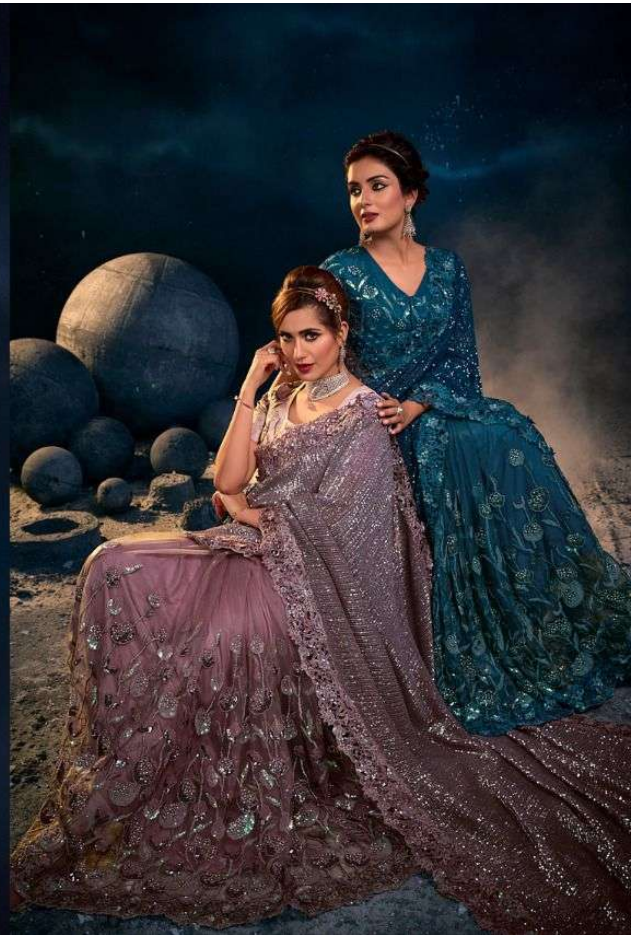

6303

an expression of luxury™
M. N. Chatterjee

6304

an exclusive of ™
M. N. Barco

6313

Swarovski-^{Vol} 4

D.NO.	DESCRIPTION	BLOUSE	M.N.
6301	RED DIGITAL NET SAREE WITH THREAD,SEQUENCE,ZARKAN,MOTI & ALL OVER FLOWER APLIC HEAVY WORK	ITALIAN SILK	5999
6302	CREAM IMPORTED SEQUENCE DIGITAL PALLU, DIGITAL NET SKIRT WITH MOTI,ZARI,DIAMOND,SEQUENCE FLOWER APLIC HEAVY WORK	PURE SILK	5350
6303	GREY TURKEY IMPORTED SAREE WITH ALL OVER CRYSTAL,CUT-DANA,MOTI,ZARKAN HEAVY HAND WORK	PURE SILK	5550
6304	BLUE TURKEY IMPORTED SEQUENCE PALLU,DIGITAL NET SKIRT WITH THREAD,SEQUENCE,MOTI & ZARKAN HEAVY WORK	MILAN SILK	5999
6305	MUSTARD TURKEY IMPORTED DIGITAL PRINT PALLU,DIGITAL NET SKIRT WITH CRYSTAL,THREAD,ZARKAN,MIRROR & SEQUENCE FLOWER APLIC HEAVY WORK	JARMAN SILK	4999
6306	SEA GREEN IMPORTED SEQUENCE PALLU,IMPORTED FABRICS SKIRT WITH MIRROR,ZARI,DIAMOND & SEQUENCE FLOWER APLIC HEAVY WORK	MONALISHA SILK	5550
6307	RED DIGITAL NET SAREE WITH THREAD,SEQUENCE,ZARKAN MOTI & ALL OVER FLOWER APLIC HEAVY WORK	MILAN SILK	6999
6308	PEACH IMPORTED SEQUENCE PALLU,DIGITAL NET SKIRT WITH ZARI,THREAD,SEQUENCE,ZARKAN,CRYSTAL & FLOWER APLIC HEAVY WORK	PURE SILK	5250
6309	CHOCOLATE IMPORTED PALLU,DIGITAL NET SKIRT WITH CRYSTAL,DIAMOND,ZARI,SEQUENCE FLOWER APLIC HEAVY WORK	PURE SILK	4999
6310	GREY DIGITAL NET SAREE WITH THREAD,SEQUENCE,ZARKAN,MOTI & ALL OVER FLOWER APLIC HEAVY WORK	PURE SILK	5999
6311	PEACH IMPORTED SEQUENCE PALLU,IMPORTED FABRICS SKIRT WITH MIRROR,ZARI,DIAMOND & SEQUENCE FLOWER APLIC HEAVY WORK	MONALISHA SILK	5550
6312	BLACK TURKEY IMPORTED DIGITAL PALLU,DIGITAL NET SKIRT WITH ZARI,MOTI,THREAD,SEQUENCE FLOWER APLIC HEAVY WORK	TURKEY SILK	5250
6313	PURPLE TURKEY IMPORTED SEQUENCE PALLU,DIGITAL NET SKIRT WITH THREAD,SEQUENCE,MOTI & ZARKAN HEAVY WORK	MONALISHA SILK	5999
6314	CHIKU TURKEY IMPORTED SAREE WITH ALL OVER CRYSTAL,CUT-DANA,MOTI,ZARKAN HEAVY HAND WORK	PURE SILK	5550
6315	MEHANDI IMPORTED SEQUENCE PALLU,DIGITAL NET SKIRT WITH THREAD,CUT-DANA & MOTI HEAVY WORK	MONALISHA SILK	3999
6316	PURPLE IMPORTED SEQUENCE DIGITAL PALLU, DIGITAL NET SKIRT WITH MOTI,ZARI,DIAMOND,SEQUENCE FLOWER APLIC HEAVY WORK	PURE SILK	5350
6317	MUSTARD DIGITAL NET SAREE WITH THREAD,SEQUENCE,ZARKAN MOTI & ALL OVER FLOWER APLIC HEAVY WORK	PURE SILK	6999
6318	GREY IMPORTED SEQUENCE DIGITAL PALLU,DIGITAL NET SKIRT WITH CRYSTAL,DIAMOND,SEQUENCE & ZARI FLOWER APLIC HEAVY WORK	MONALISHA SILK	5250