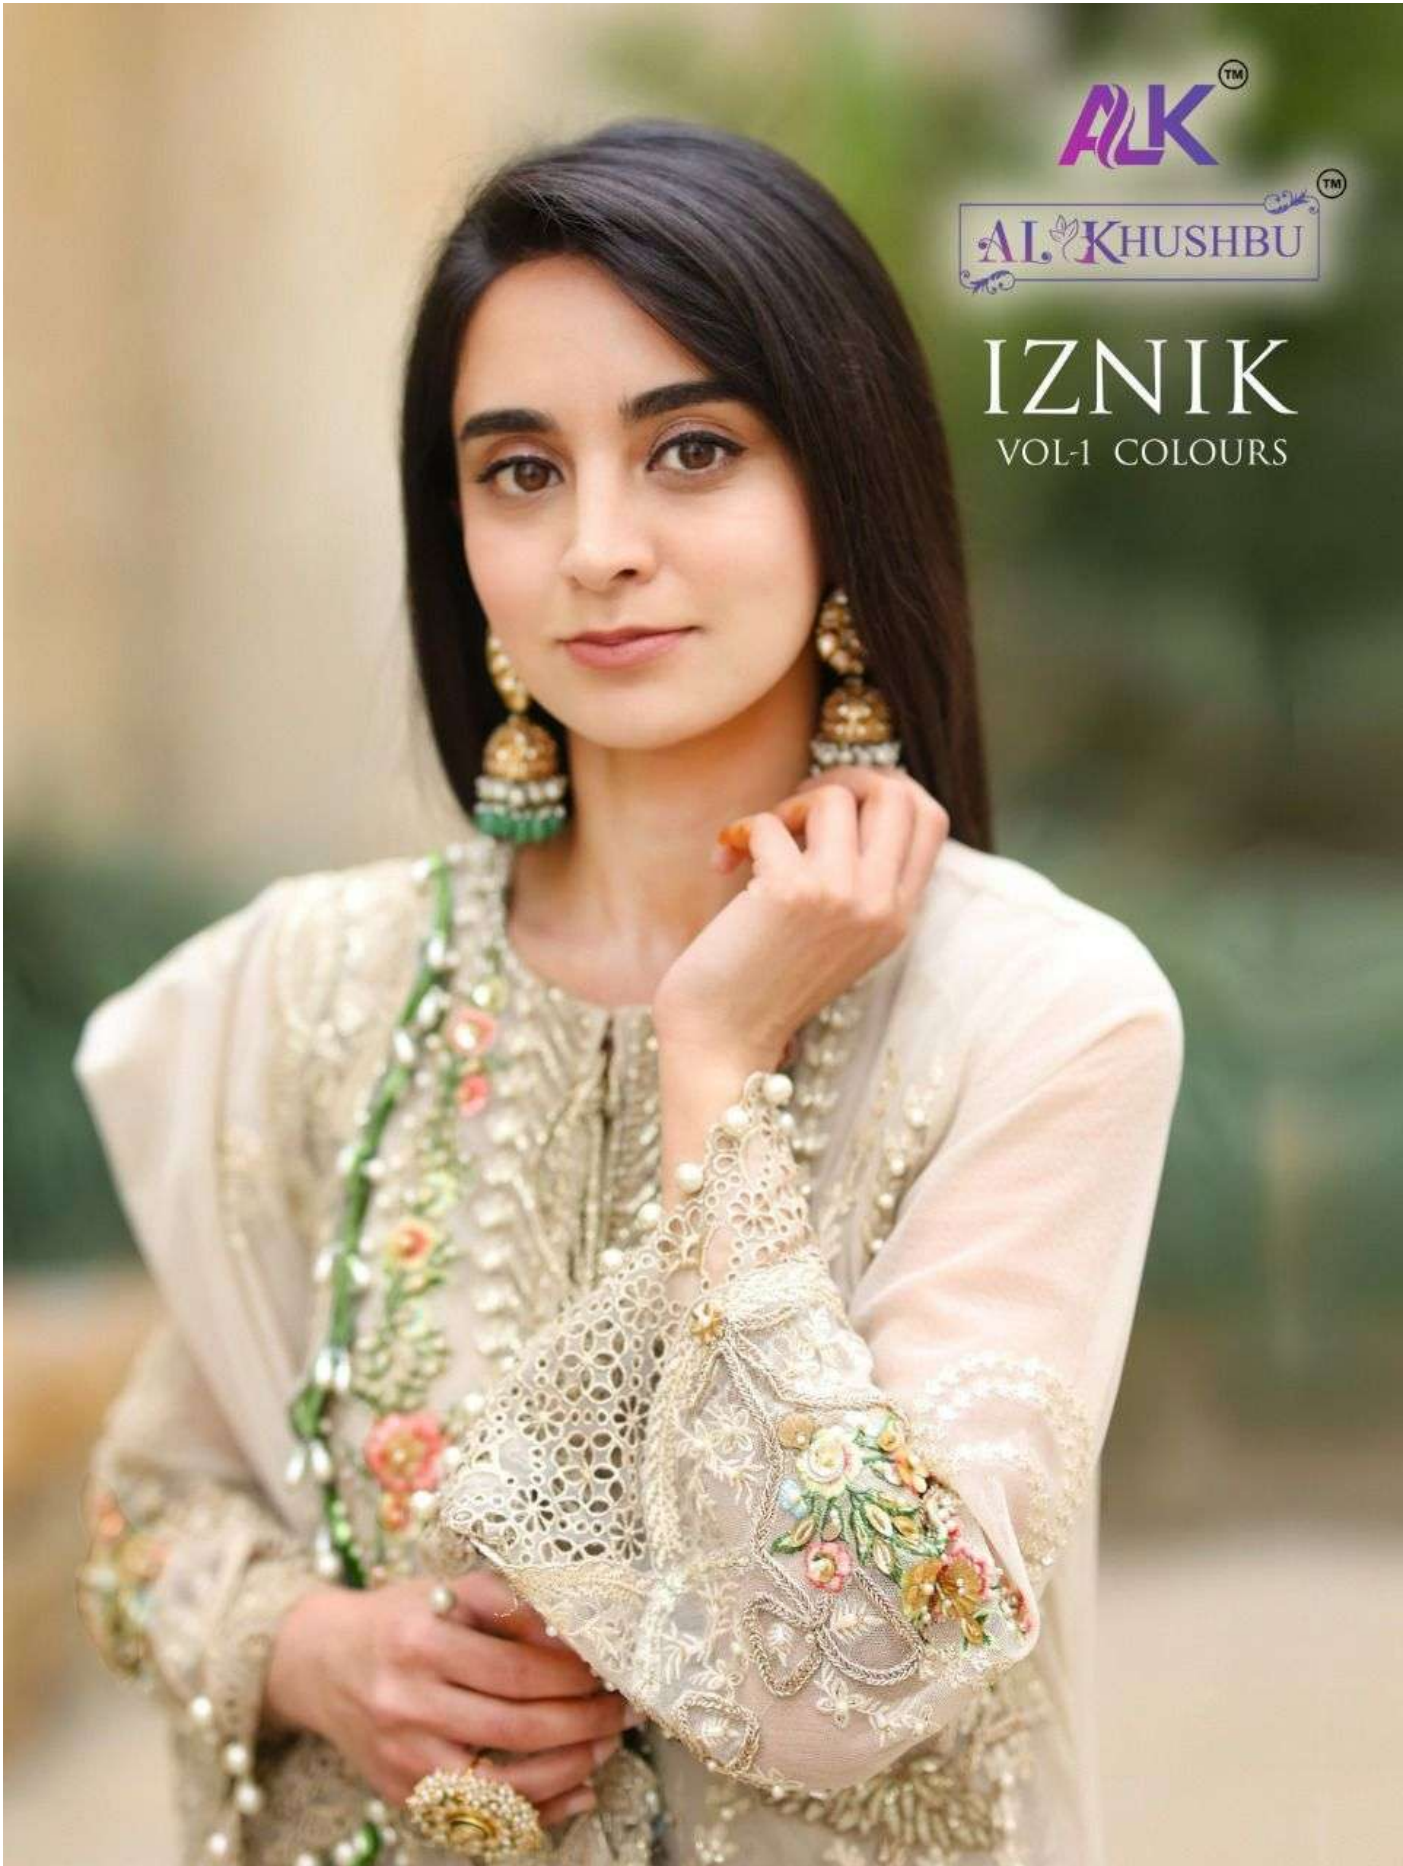

ALK^{TM}

AL KHUSHBU^{TM}

IZNIK
VOL-1 COLOURS