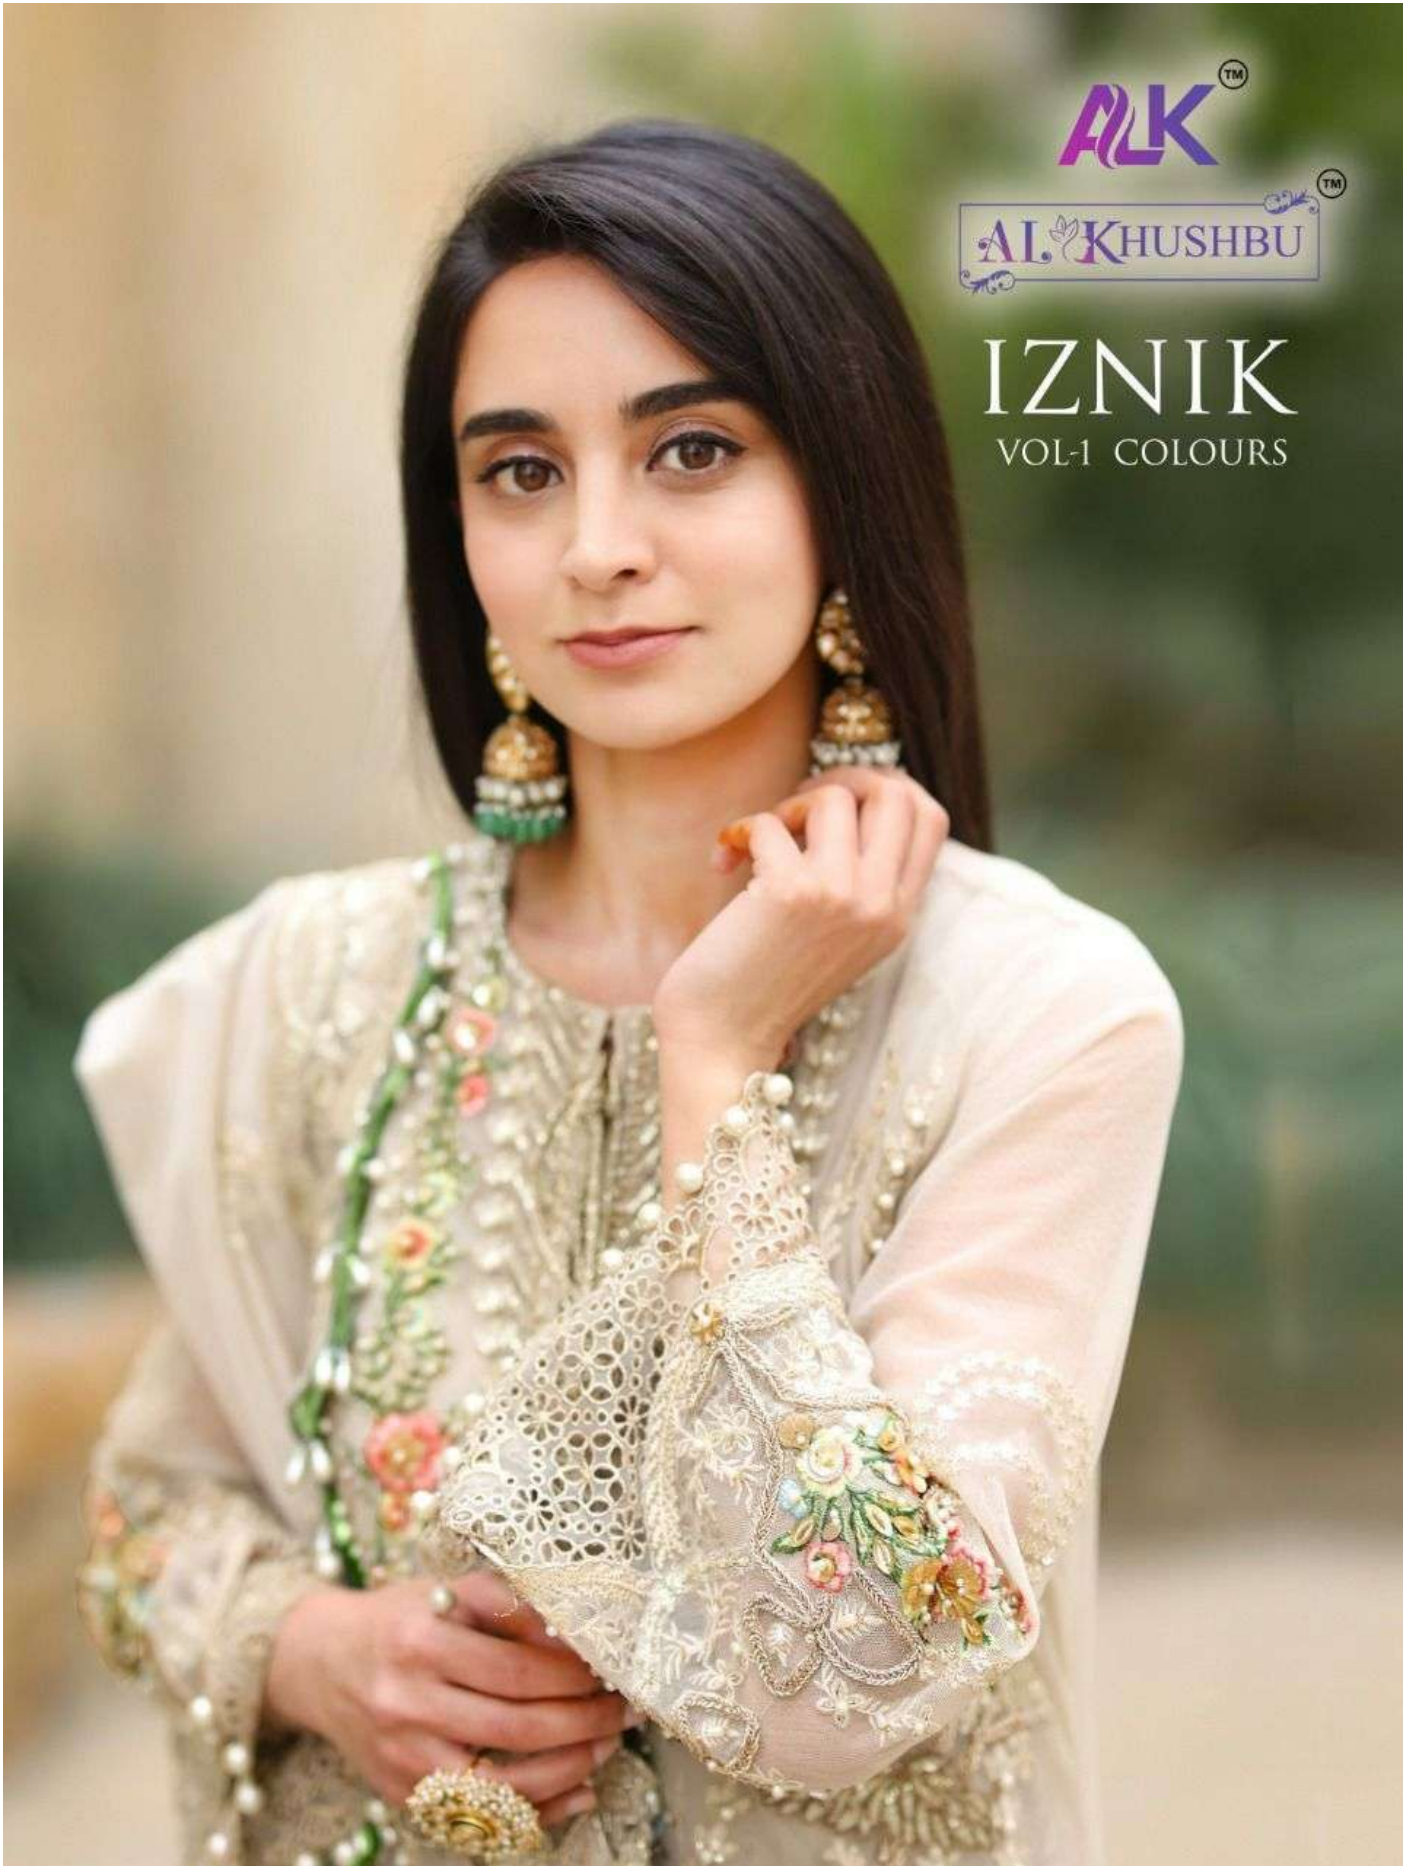

ALKTM

AL KHUSHBUTM

IZNIK
VOL-1 COLOURS

ALKTM

IZNIK
VOL-1 COLOURS

AL KHUSHBUTM
ALK D.NO.2020-D

TOP

Fox Georgette
with Embroidery

BOTTOM-INNER

Dull santoon

DUPATTA

Nazmin
with Embroidery

TOP - Fox Georgette
with Embroidery
BOTTOM-INNER - Dull santoon
DUPATTA - Nazmin with Embroidery

IZNIK

VOL-1 COLOURS

2020-A