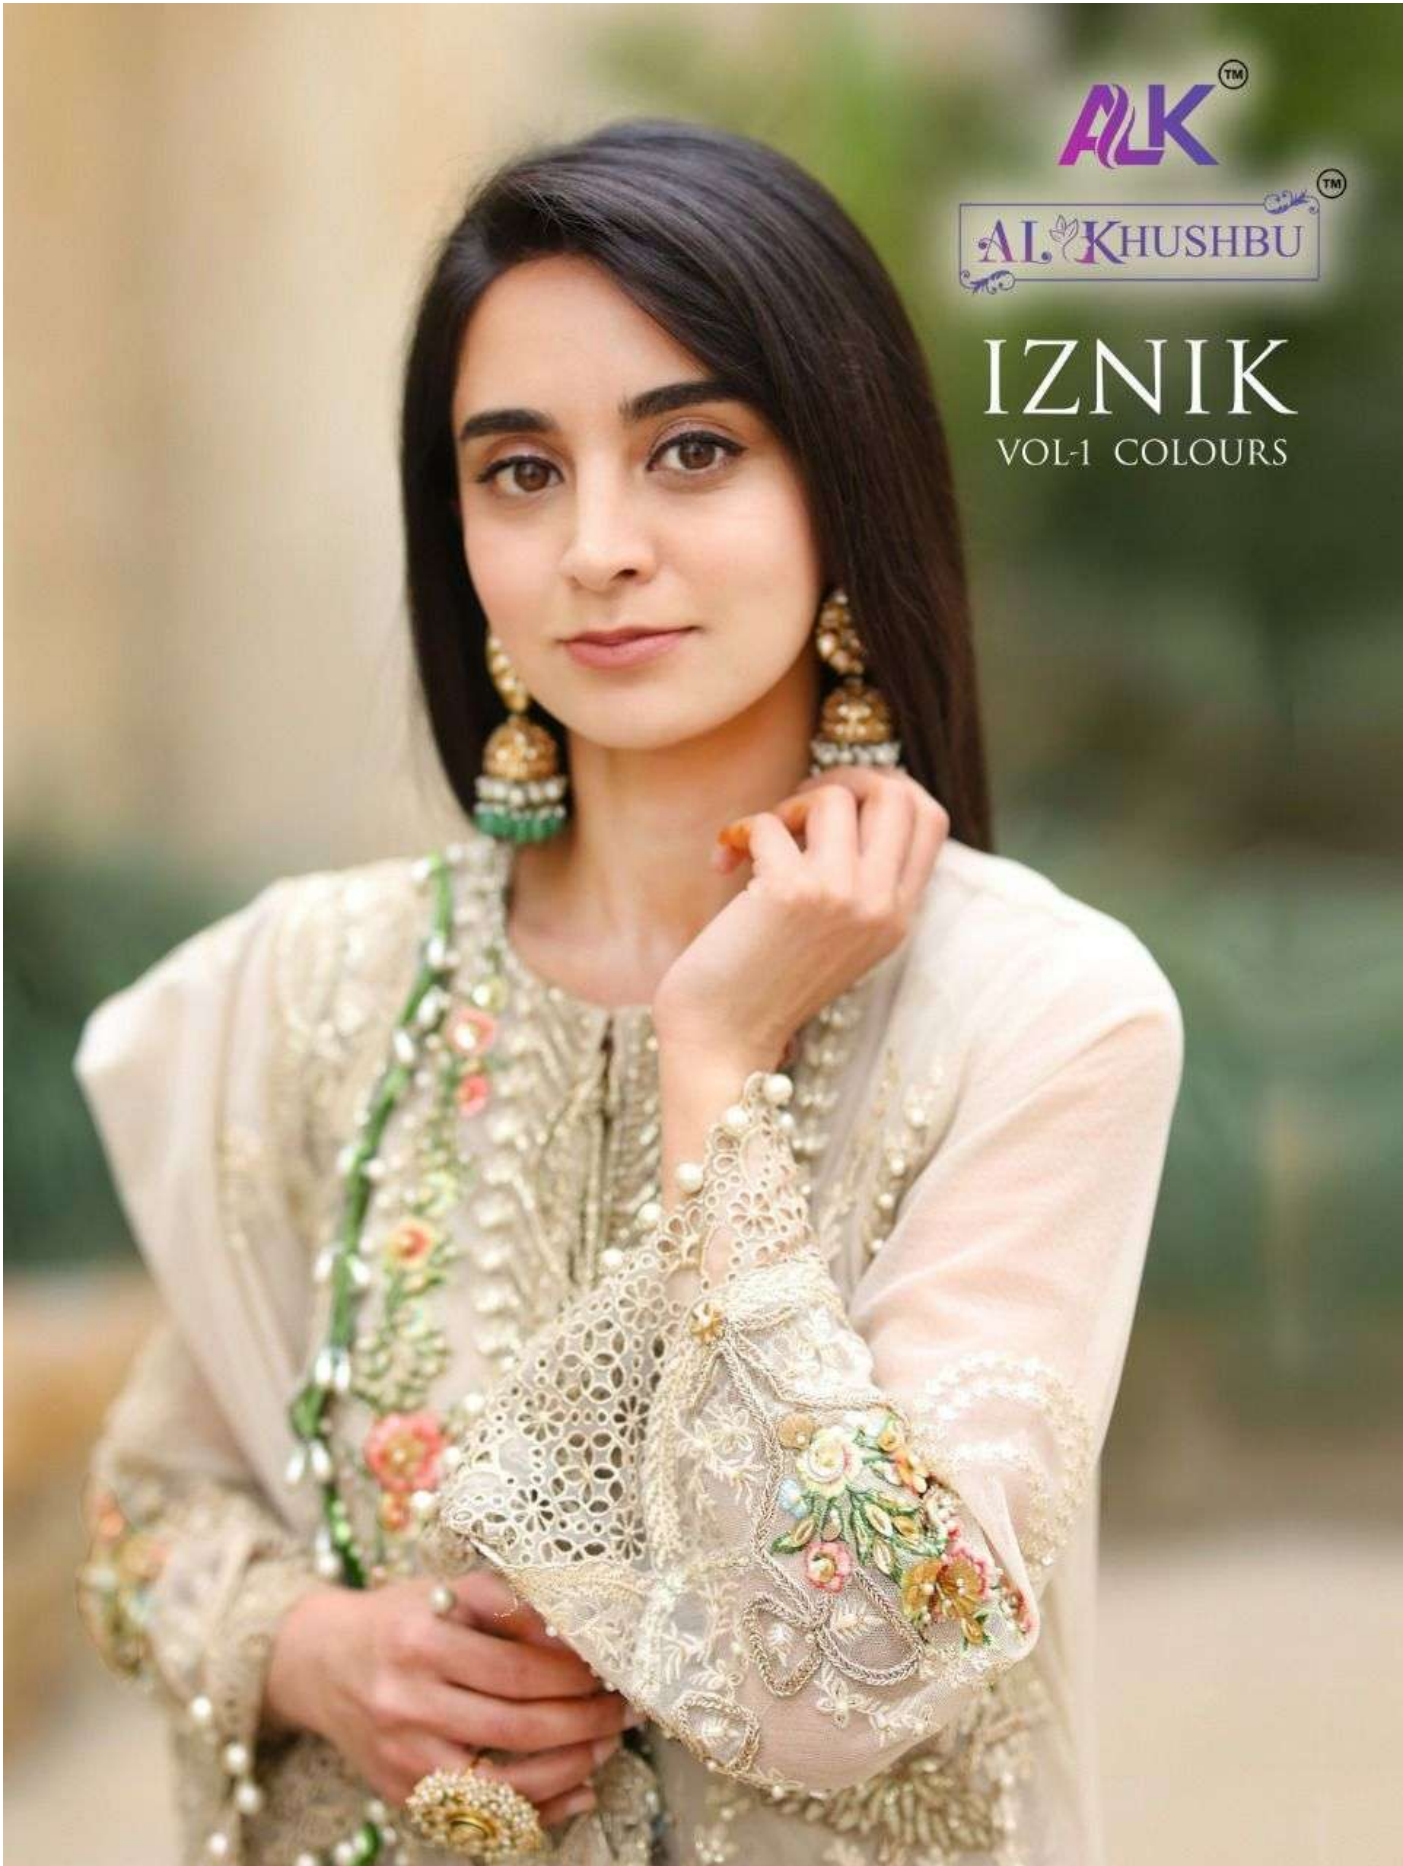

ALK<sup>TM</sup>

AL KHUSHBU<sup>TM</sup>

IZNIK  
VOL-1 COLOURS

ALK<sup>TM</sup>

IZNIK  
VOL-1 COLOURS

AL KHUSHBU<sup>TM</sup>  
ALK D.NO.2020-D

**TOP**

Fox Georgette  
with Embroidery

**BOTTOM-INNER**

Dull santoon

**DUPATTA**

Nazmin  
with Embroidery

TOP - Fox Georgette  
with Embroidery  
BOTTOM-INNER - Dull santoon  
DUPATTA - Nazmin with Embroidery

IZNIK  
VOL-1 COLOURS

AL KHUSHBU<sup>TM</sup>  
ALK D.NO.2020-E

**TOP**

Fox Georgette  
with Embroidery

**BOTTOM-INNER**

Dull santoon

**DUPATTA**

Nazmin  
with Embroidery

ALK<sup>TM</sup>

IZNIK  
VOL-1 COLOURS

AL KHUSHBU<sup>TM</sup>  
ALK D.NO.2020-B

**TOP**

Fox Georgette  
with Embroidery

**BOTTOM-INNER**

Dull santoon

**DUPATTA**