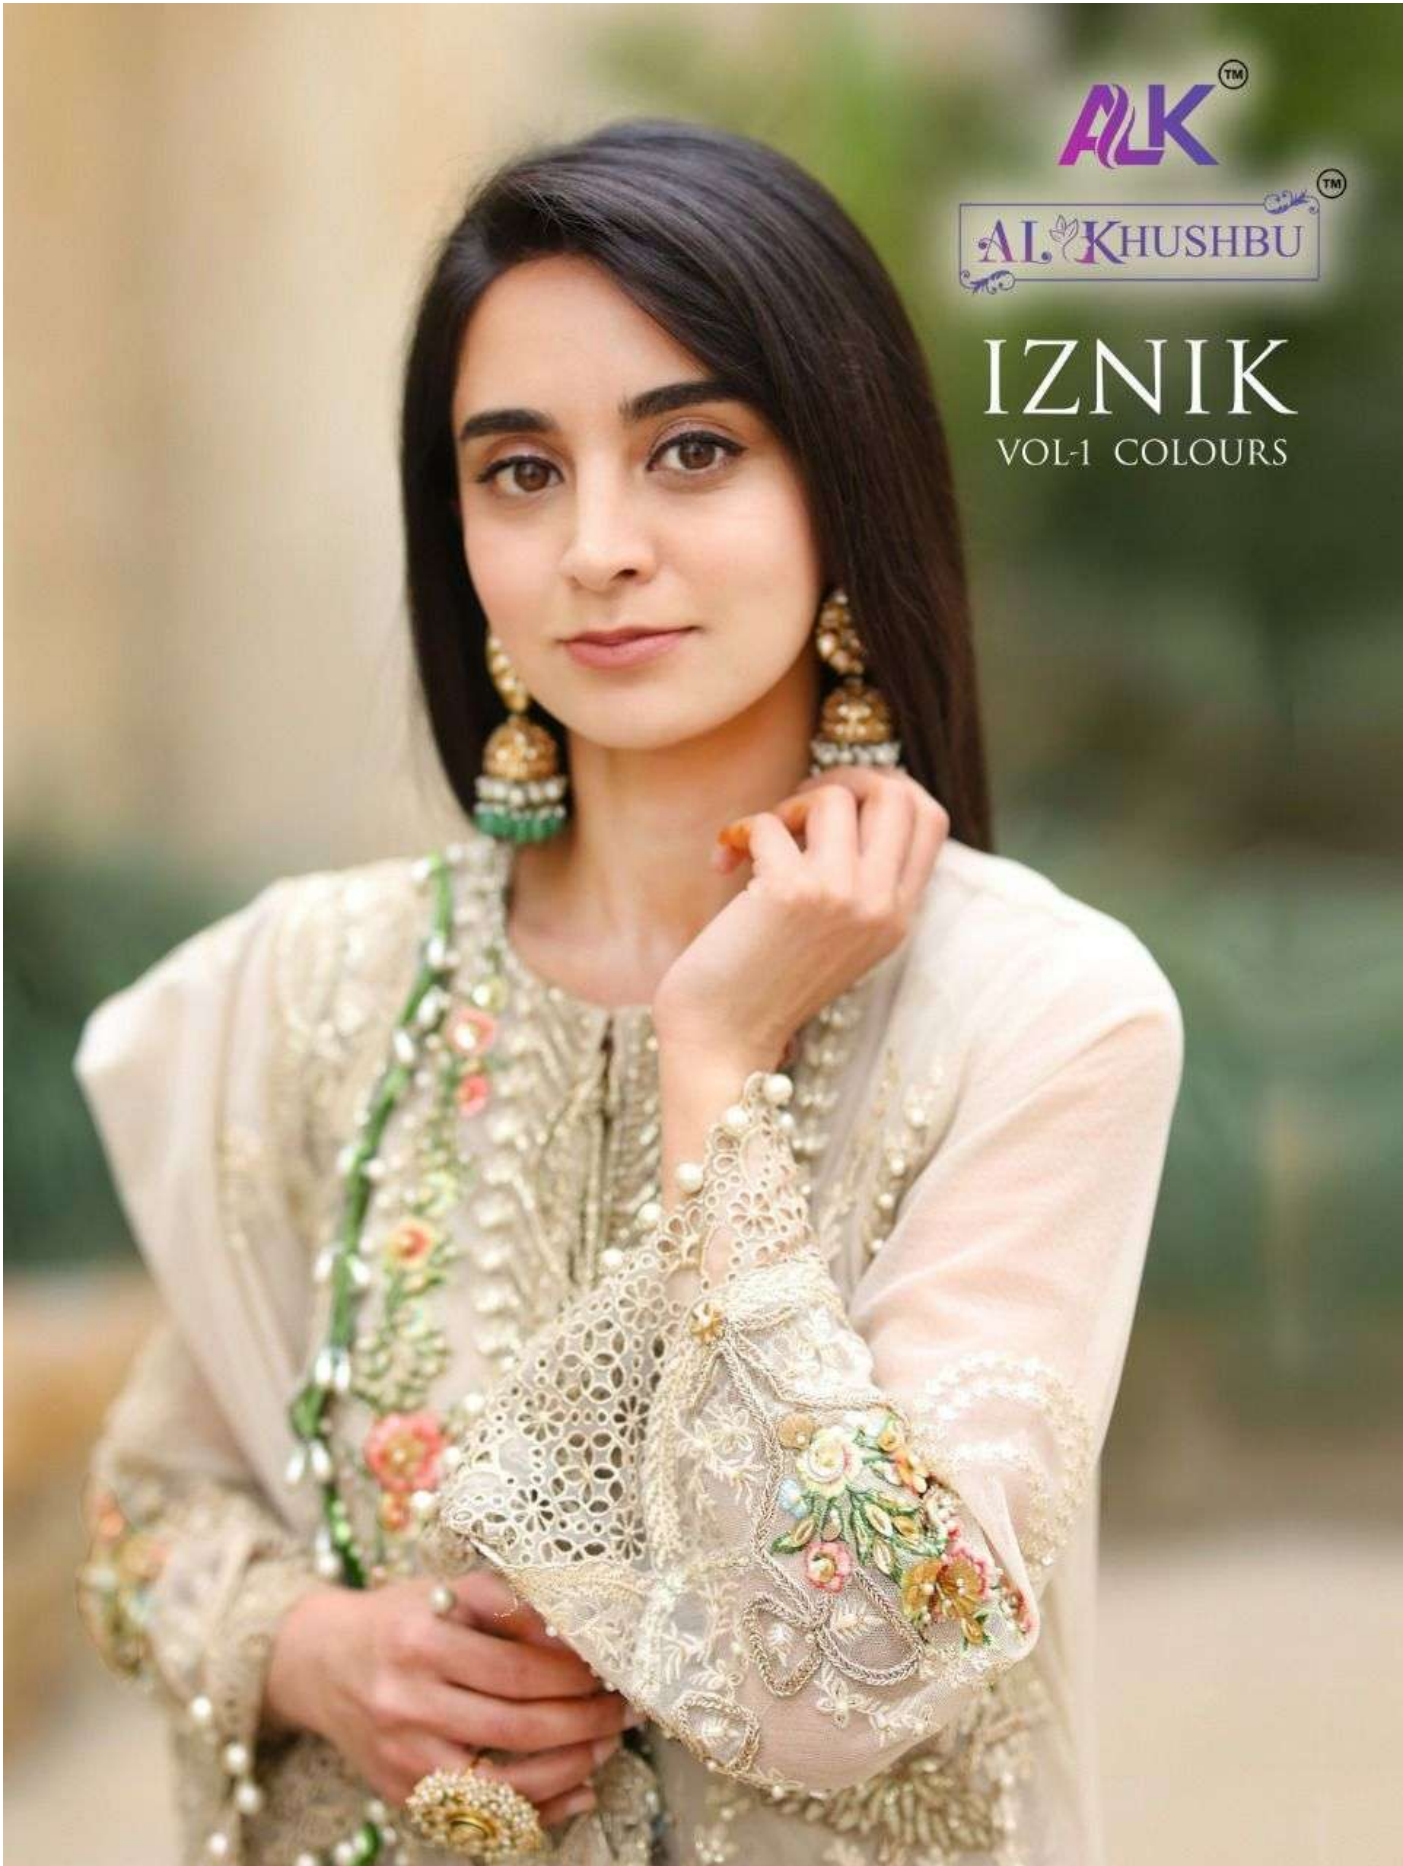

ALKTM

AL KHUSHBUTM

IZNIK
VOL-1 COLOURS

ALKTM

IZNIK
VOL-1 COLOURS

AL KHUSHBUTM
ALK D.NO.2020-D

TOP

Fox Georgette
with Embroidery

BOTTOM-INNER

Dull santoon

DUPATTA

Nazmin
with Embroidery

TOP - Fox Georgette
with Embroidery
BOTTOM-INNER - Dull santoon
DUPATTA - Nazmin with Embroidery

IZNIK
VOL-1 COLOURS

2020-A

2020-B

2020-C

2020-B

2020-D

ALKTM

IZNIK
VOL-1 COLOURS

AL KHUSHBUTM
ALK D.NO.2020-E

TOP

Fox Georgette
with Embroidery