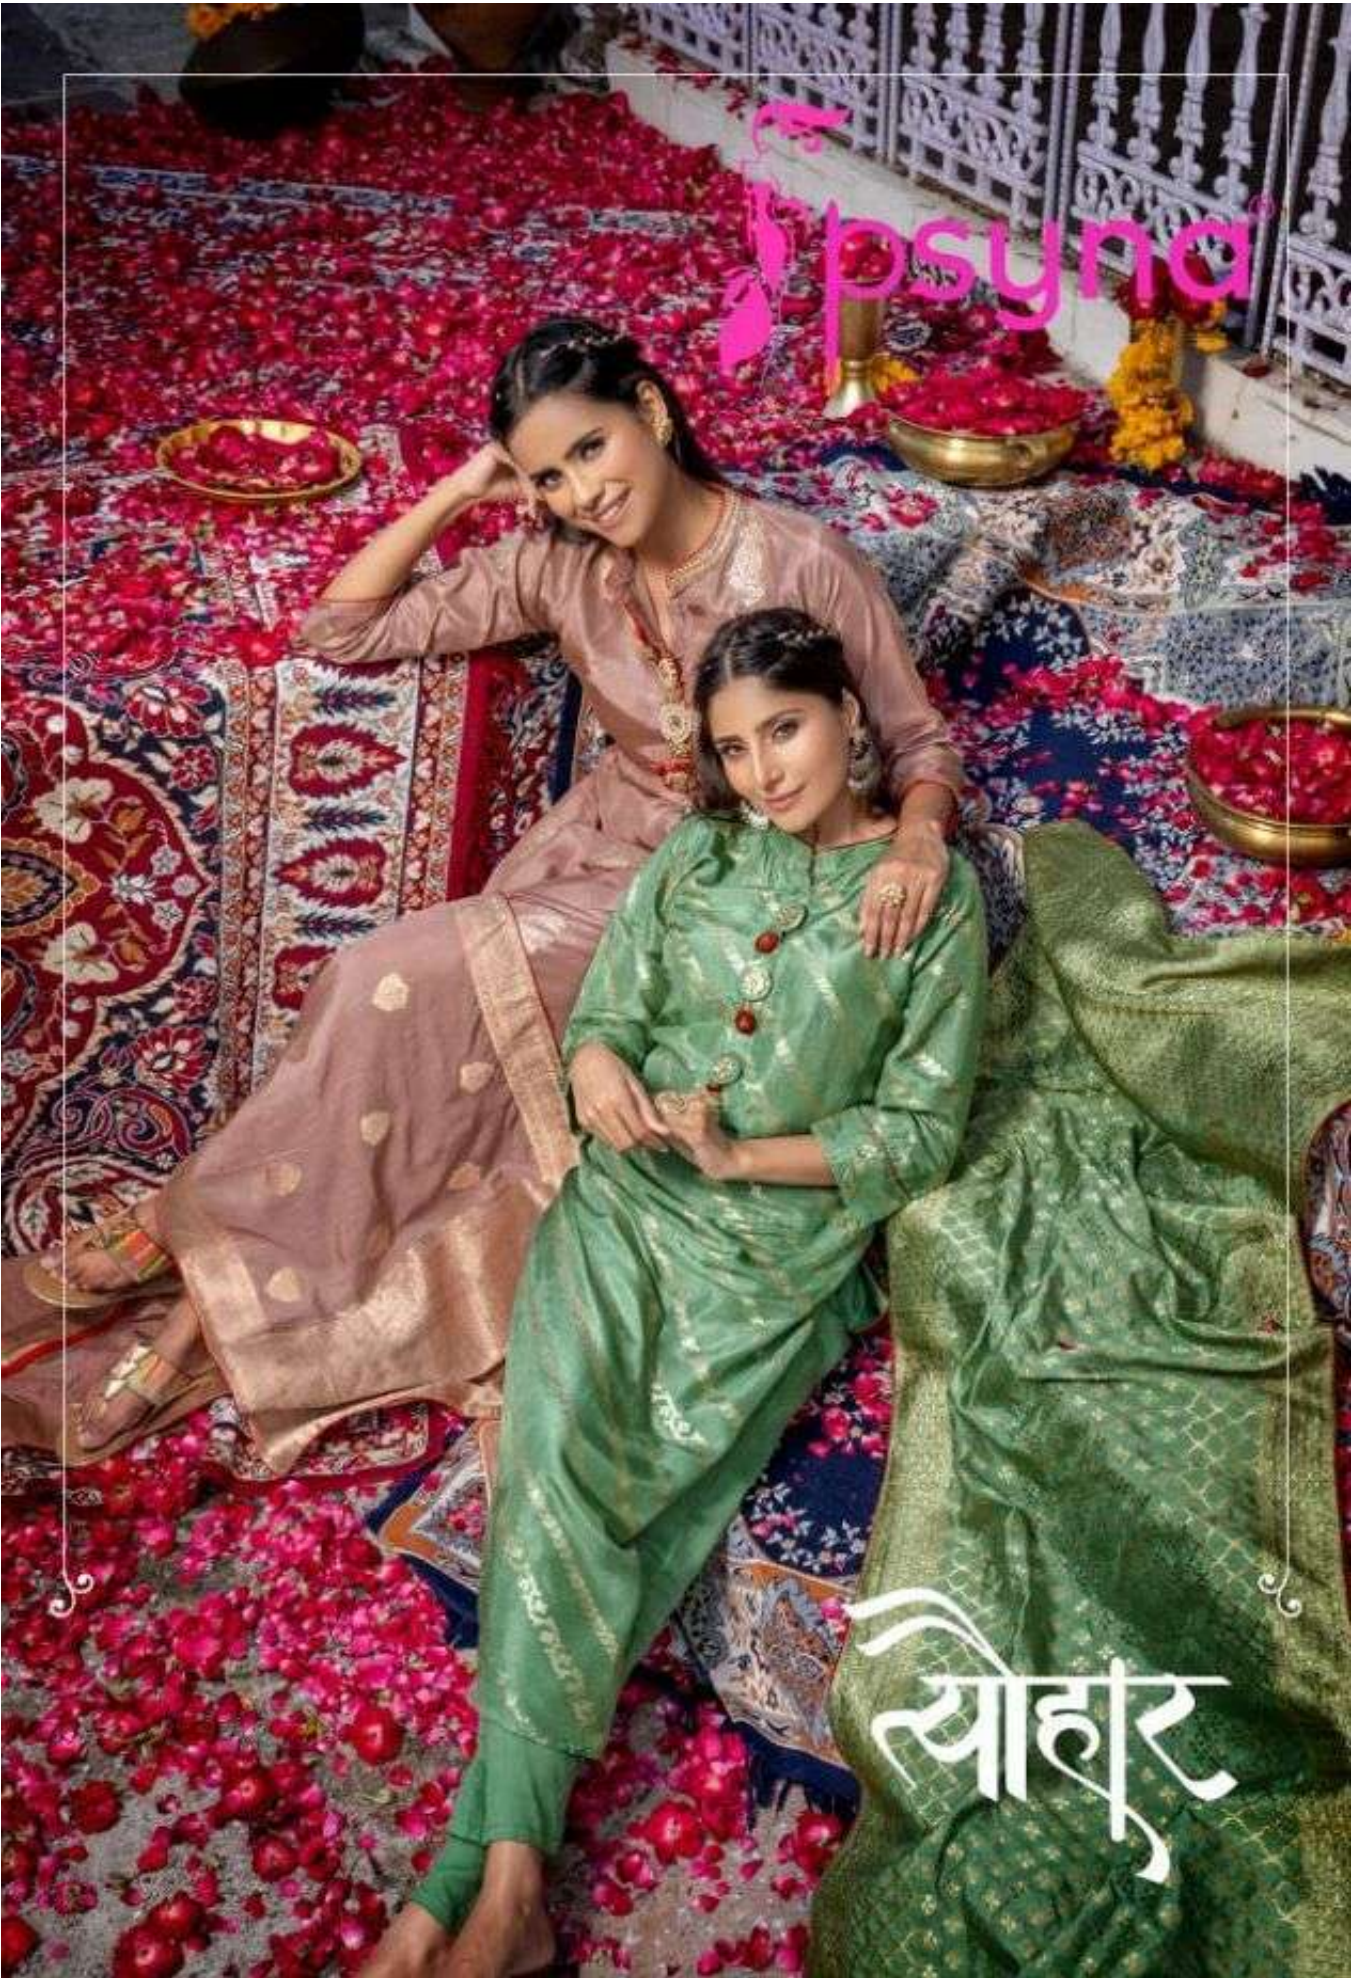

psynca

सौर

psyna®

*Exquisite Diva*

100% cotton dress with hand-embroidered floral motifs in gold and pink

सोहर  
1005

psyna®

सोहर  
1004

The Embroider

स्योहर

Warrior Queen

100% Cotton, Embroidered, Handmade, 100% Pure Silk

स्योहार  
1002

psynca

सौर

psyna®  
*Radiant Beauty*  
The beauty you love is in our fabrics, colors,  
and the way we dress you.  
**त्योहार**  
1001