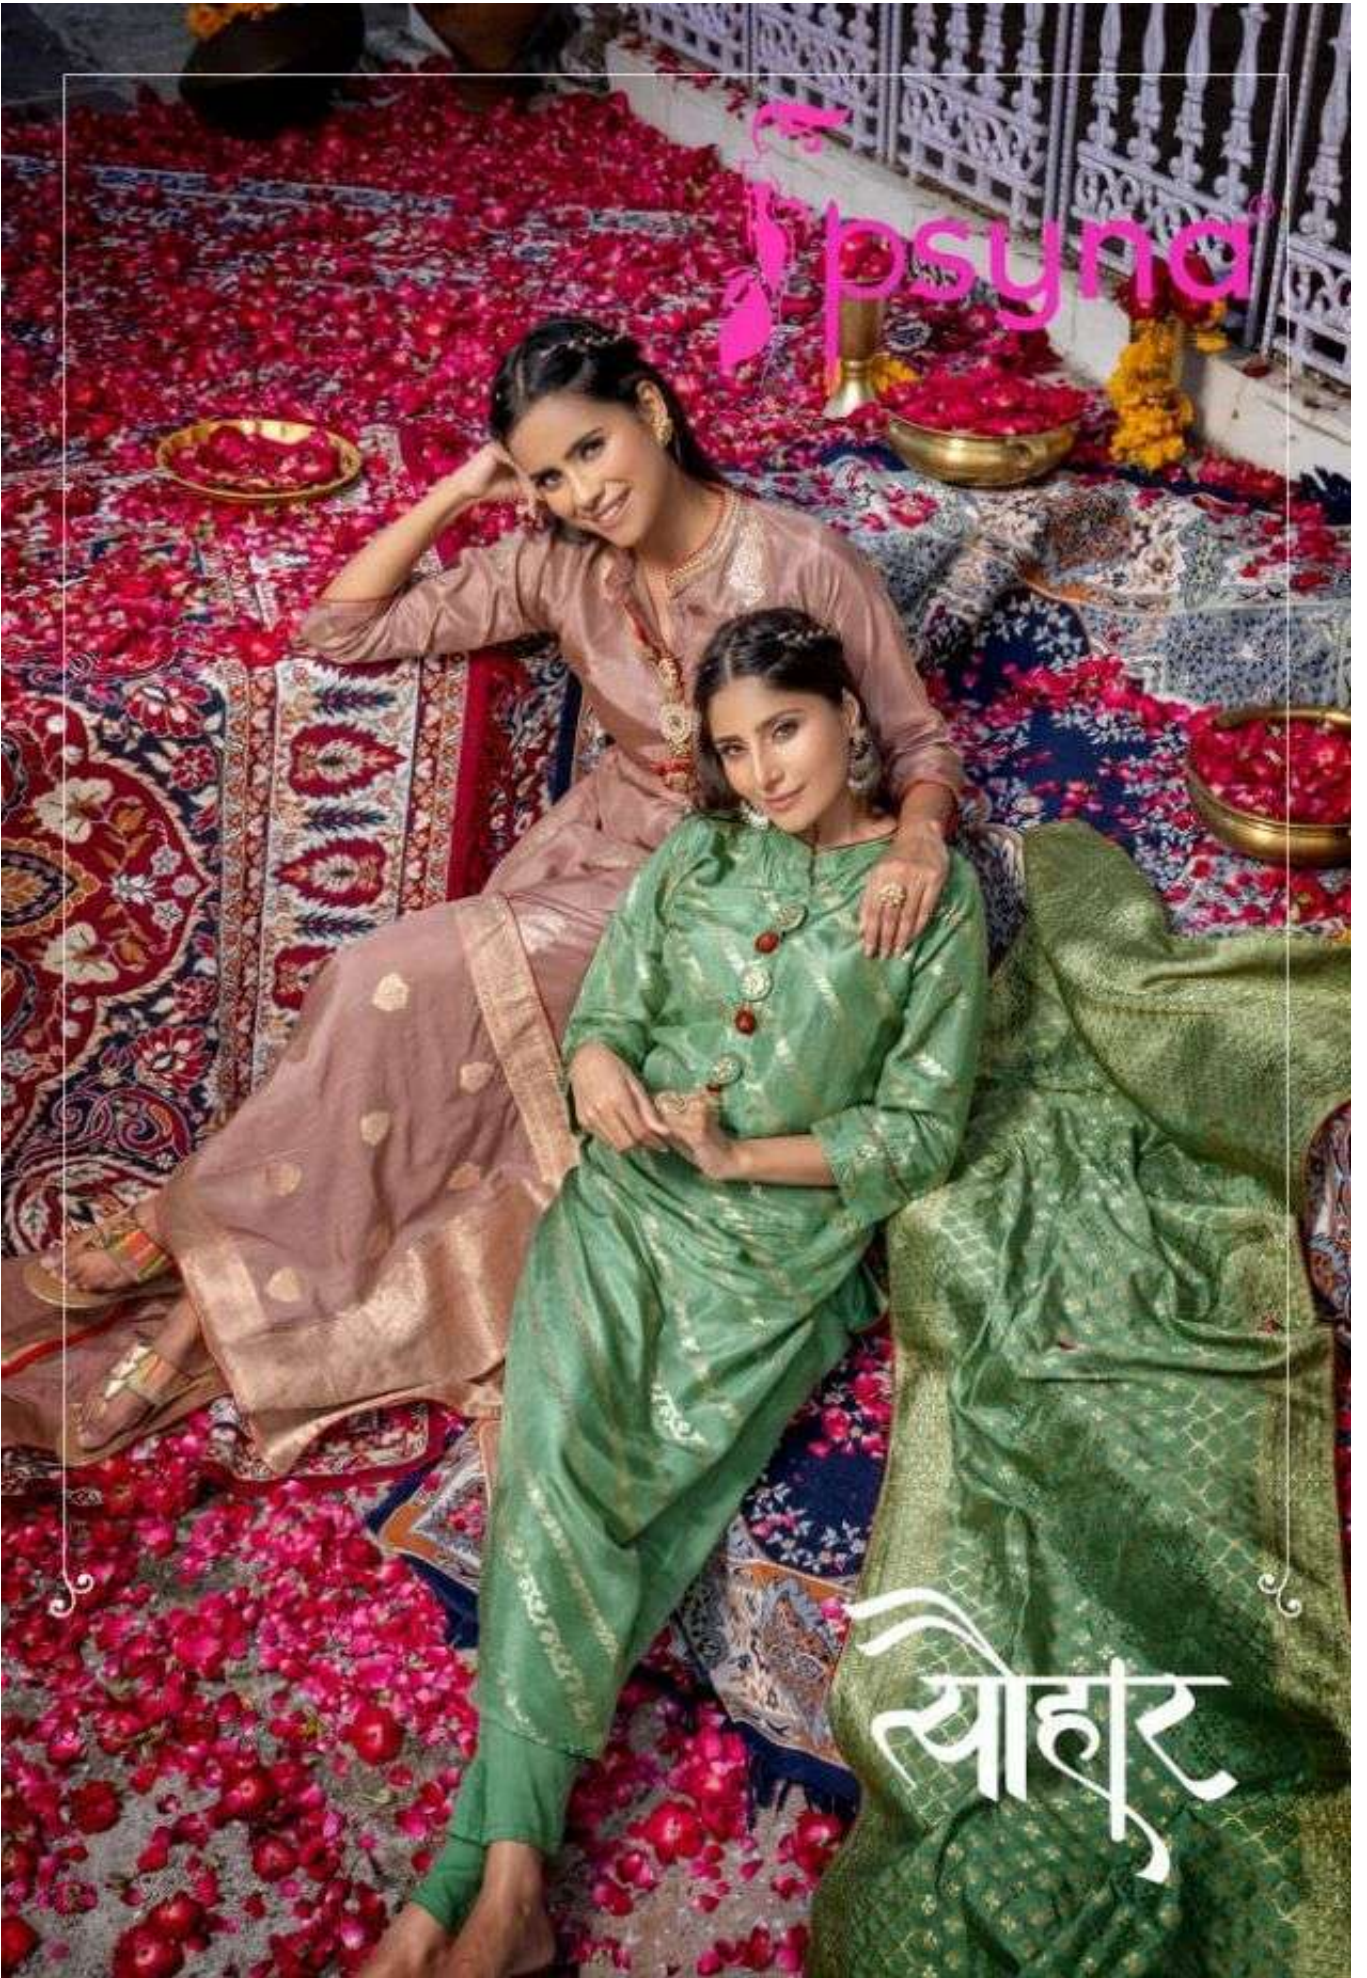

psynca

सौर

psyna®

Exquisite Diva

100% cotton dress with hand-embroidered floral motifs and sequins

सोहर
1005

psyna®

सोहर
1004

The Embroider

स्योहर

Warrior Queen

100% Cotton, Embroidered, Handmade, 100% Cotton, 100% Cotton

स्योहार
1002

psynca

सौर

psyna®
Radiant Beauty
The beauty of the world is in the eyes of a woman.
1001