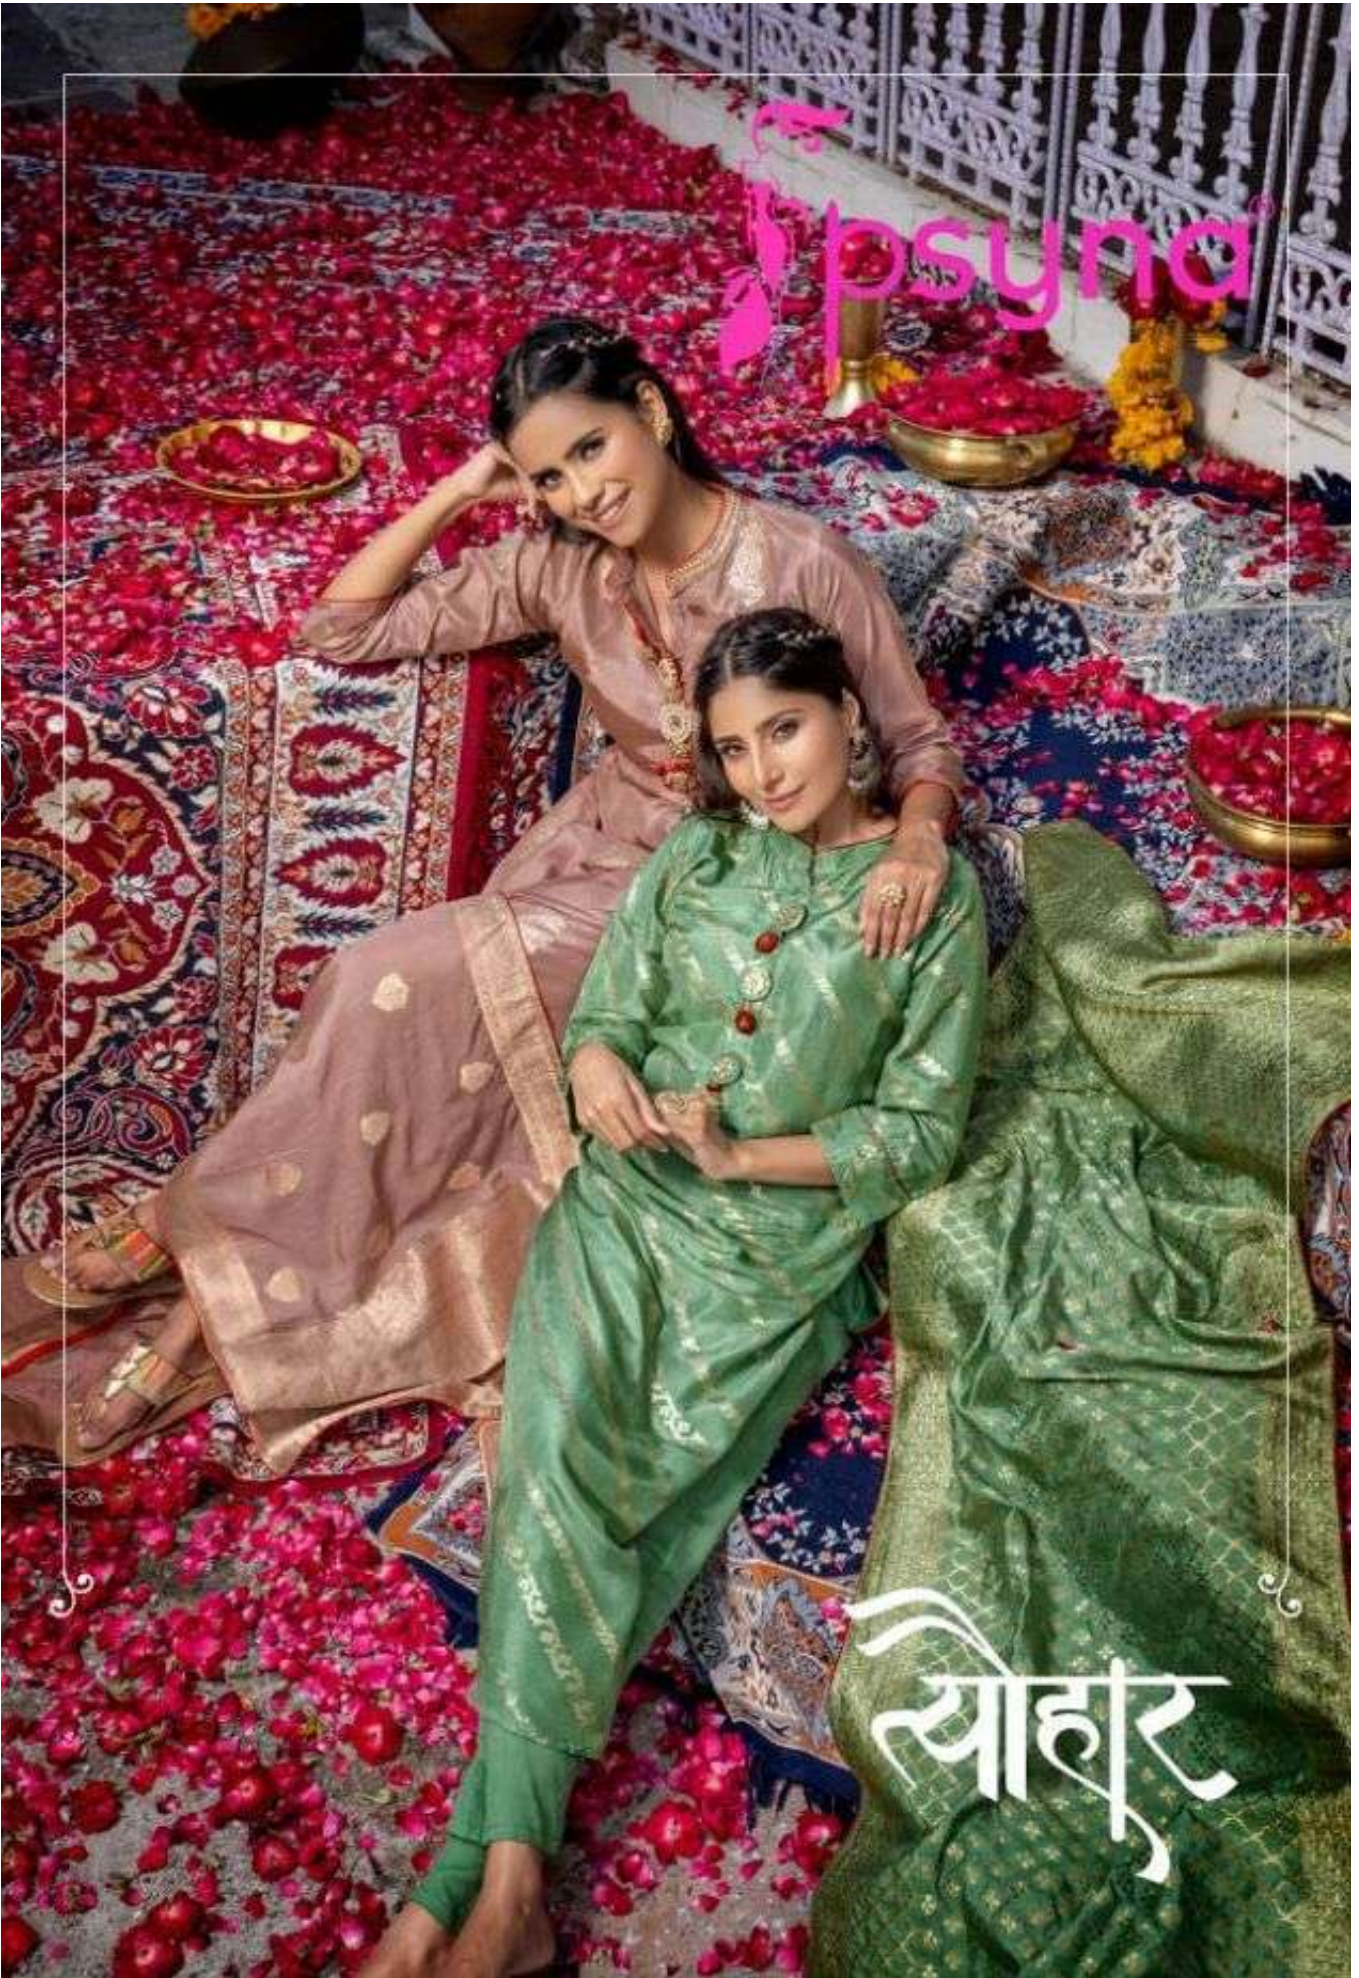

psynca

सौर

psyna®

Exquisite Diva

100% cotton dress with hand-embroidered floral motifs and sequins

सोहर
1005

psyna®

सोहर
1004

The Embroider

स्योहर

Warrior Queen

100% Cotton, Embroidered, Handmade, 100% Cotton, 100% Cotton

स्योहार
1002

psynca

सौर

psyna®
Radiant Beauty
The beauty of the world is in the eyes of a woman.
1001