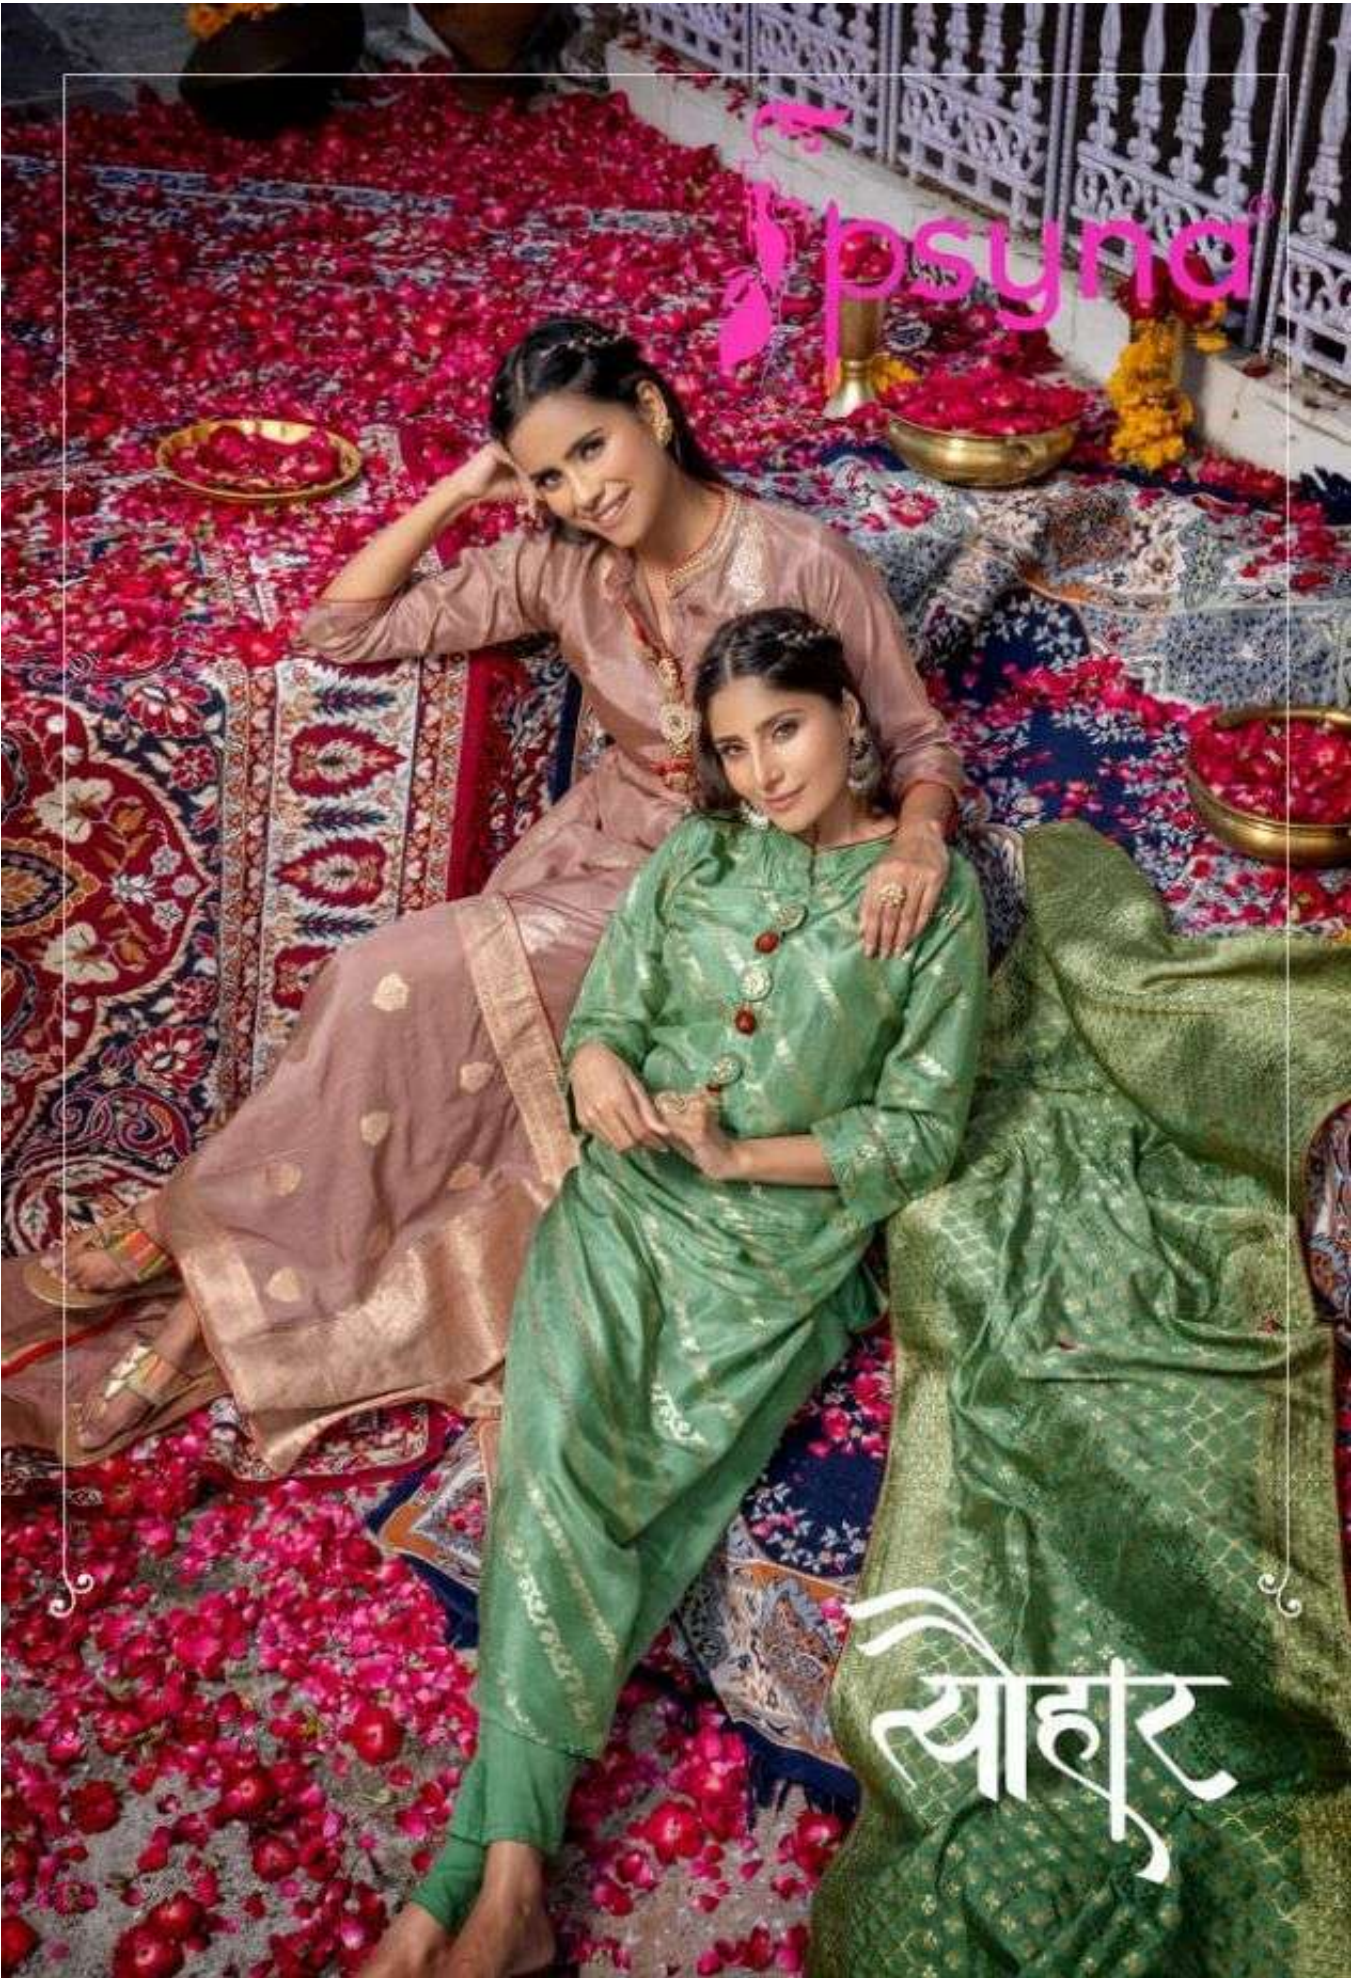

psynca

सौर

psyna®

*Exquisite Diva*

100% cotton dress with hand-embroidered floral motifs in gold and pink

सोहर  
1005

psyna®

सोहर  
1004

The Embroider

स्योहर

Warrior Queen

100% Cotton, Embroidered, Handmade, 100% Pure Silk

स्योहार  
1002

psynca

सौर

psyna®  
*Radiant Beauty*  
The beauty you love is in our fabrics, colors,  
and the way we dress you.  
**त्योहार**  
1001

लौहूर

*Glamorous Lady*

This exquisite collection is created for all those who love the  
elegance of happy and festive

psyna®

स्योहर  
1006

1001

1002

1003