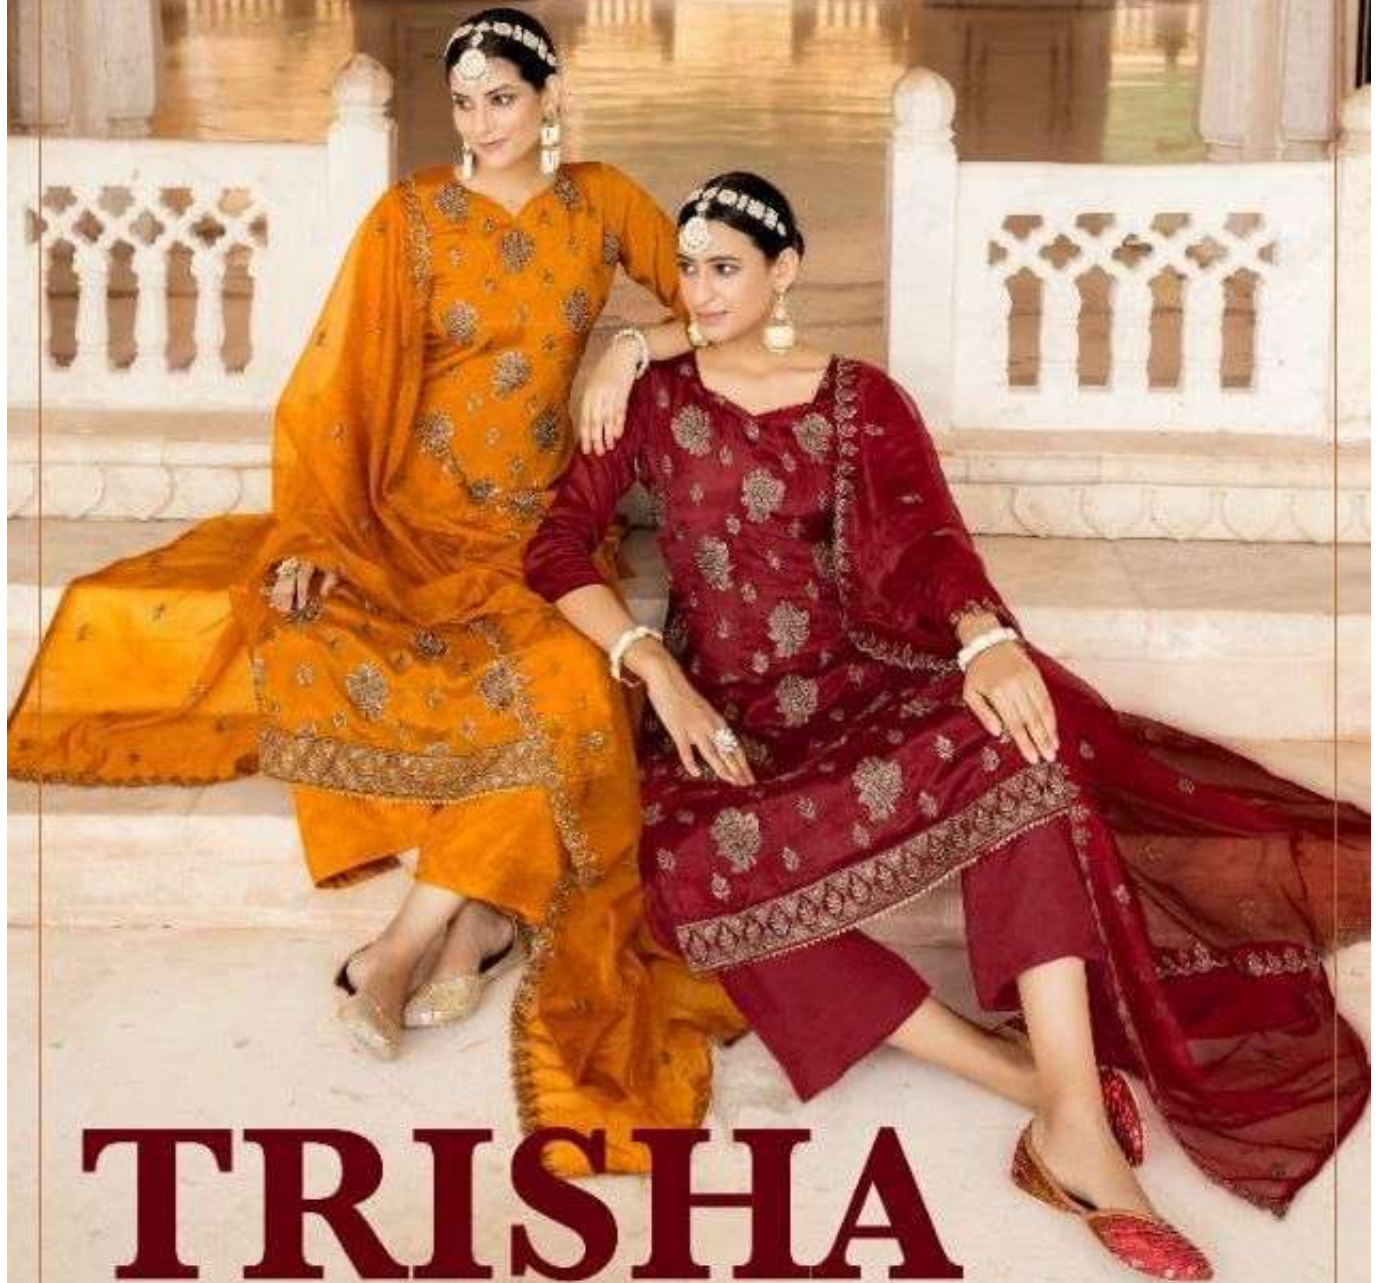

NARI

TRISHA