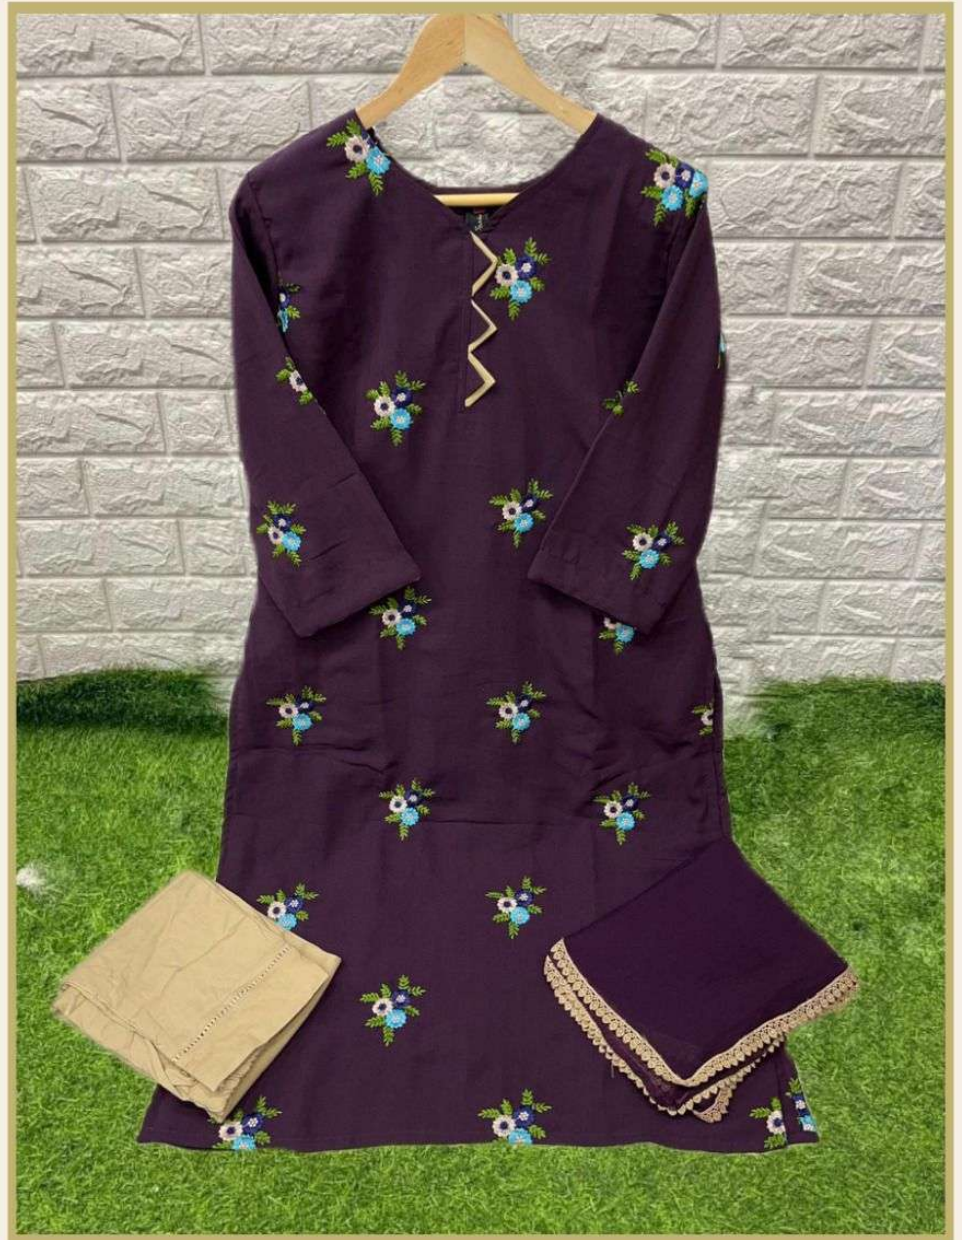

Nazneen heavy
with gpo lace

Size Chart - XL,2XL

*Serene*TM
Pakistani Suit
A BRAND BY MEGHA EXPORT

S - 111 A

TOP

Gentleman
Heavy Embroidered

BOTTOM

Reyon slub lycra
with gpo lace

DUPATTA

Nazneen heavy
with gpo lace

Size Chart - XL,2XL

Serene
Pakistani Suit
A BRAND BY MEGHA EXPORT

S - 111 D

TOP

Gentleman
Heavy Embroidered

BOTTOM