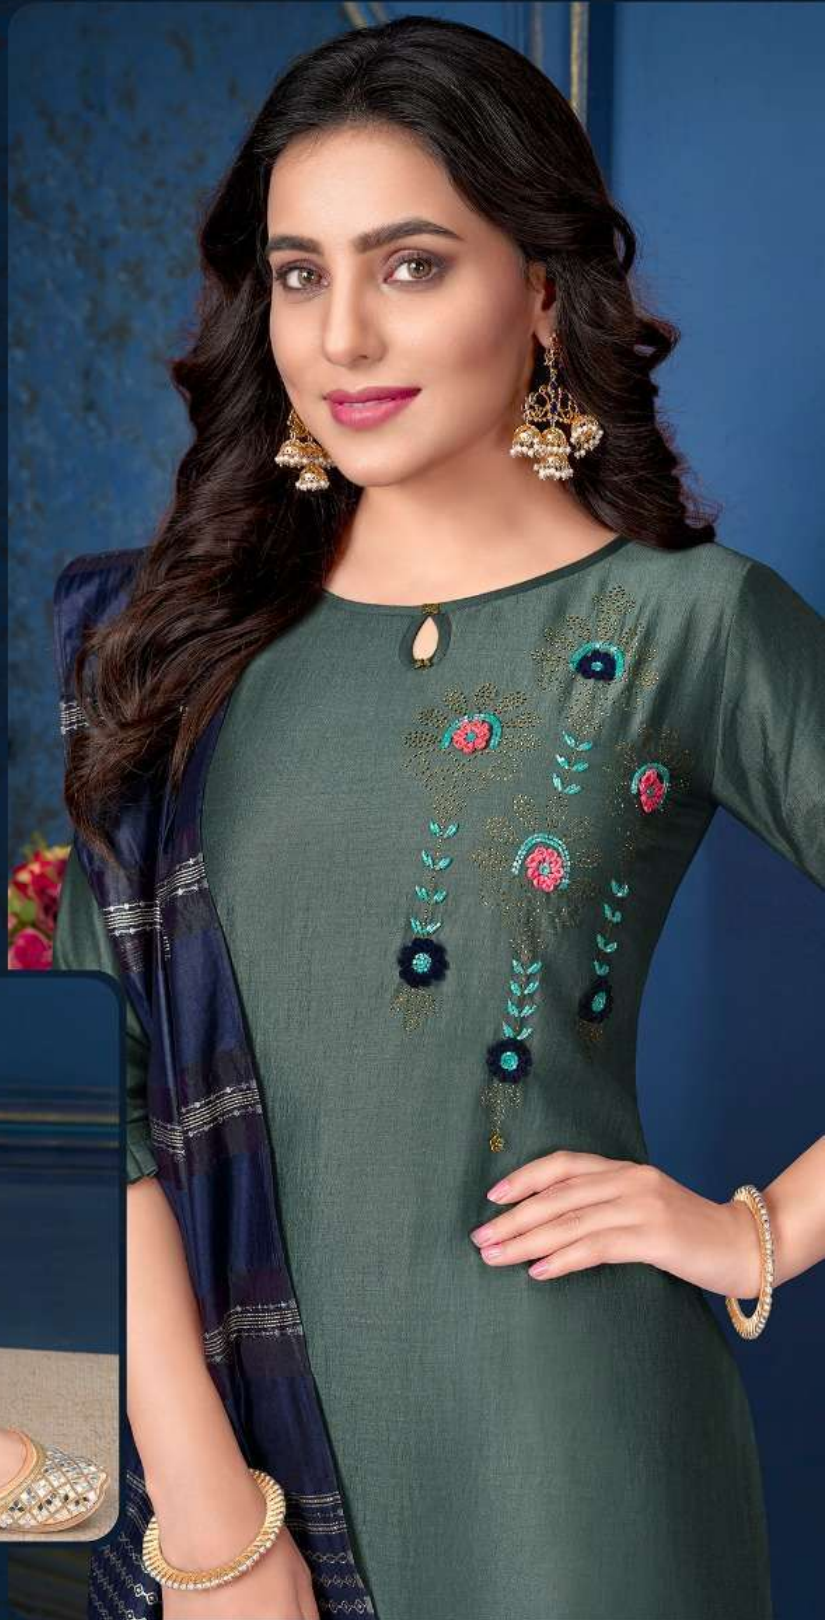

LILY&LALI®
GULSPRIDE
A PRODUCT OF Sirona GROUP

Culture Palette

Fashion is only the attempt to realise art in
living forms and social intercourse

10152