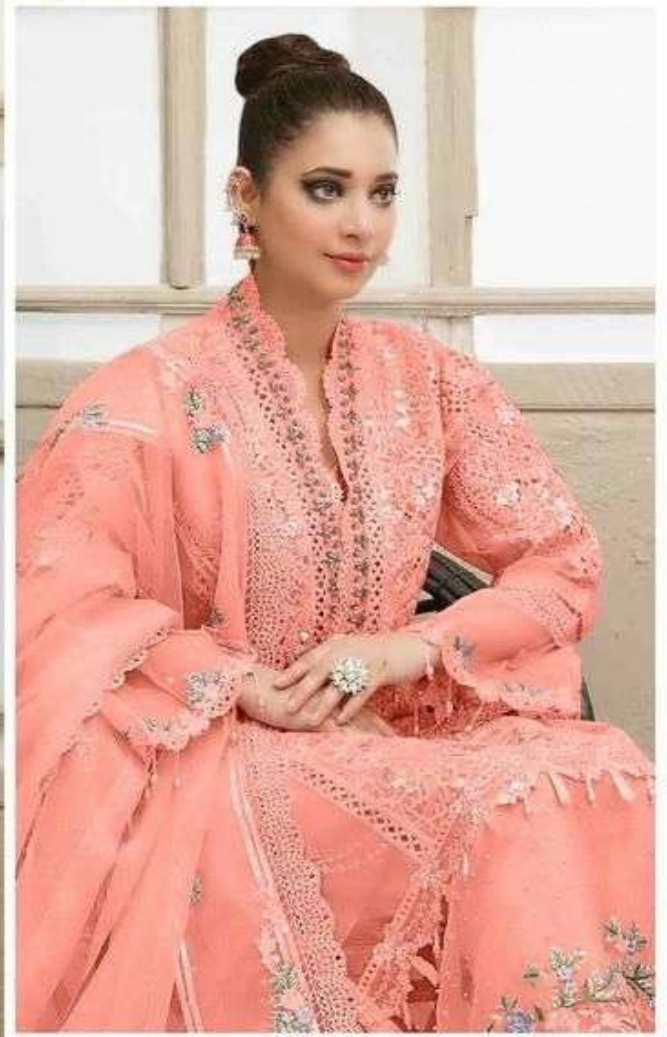

AL KHUSHBU

ALK -3028-G

**TOP**

Butterfly net with  
Heavy Embroidery

**BOTTOM-INNER**

Santoon

**DUPATTA**

Butterfly Net  
Heavy Embroidery

**DUPATTA**

Butterfly Net  
Heavy Embroidery

- TOP - Butterfly net with Heavy Embroidery
- BOTTOM-INNER - Dull santoon
- DUPATTA - Butterfly Net Heavy Embroidery

ALK-3028-E

ALK-3028-F

ALK-3028-G

ALK-3028-H

**ALK**<sup>TM</sup>

Tawakkal Vol-2  
COLOURS

**AL KHUSHBU**

**ALK -3028-E**

**TOP**

Butterfly net with  
Heavy Embroidery

**BOTTOM-INNER**

Santoon

**DUPATTA**

Butterfly Net  
Heavy Embroidery

**ALK**<sup>TM</sup>

Tawakkal Vol-2  
COLOURS

**AL KHUSHBU**

**ALK -3028-F**

**TOP**

Butterfly net with  
Heavy Embroidery

**BOTTOM-INNER**