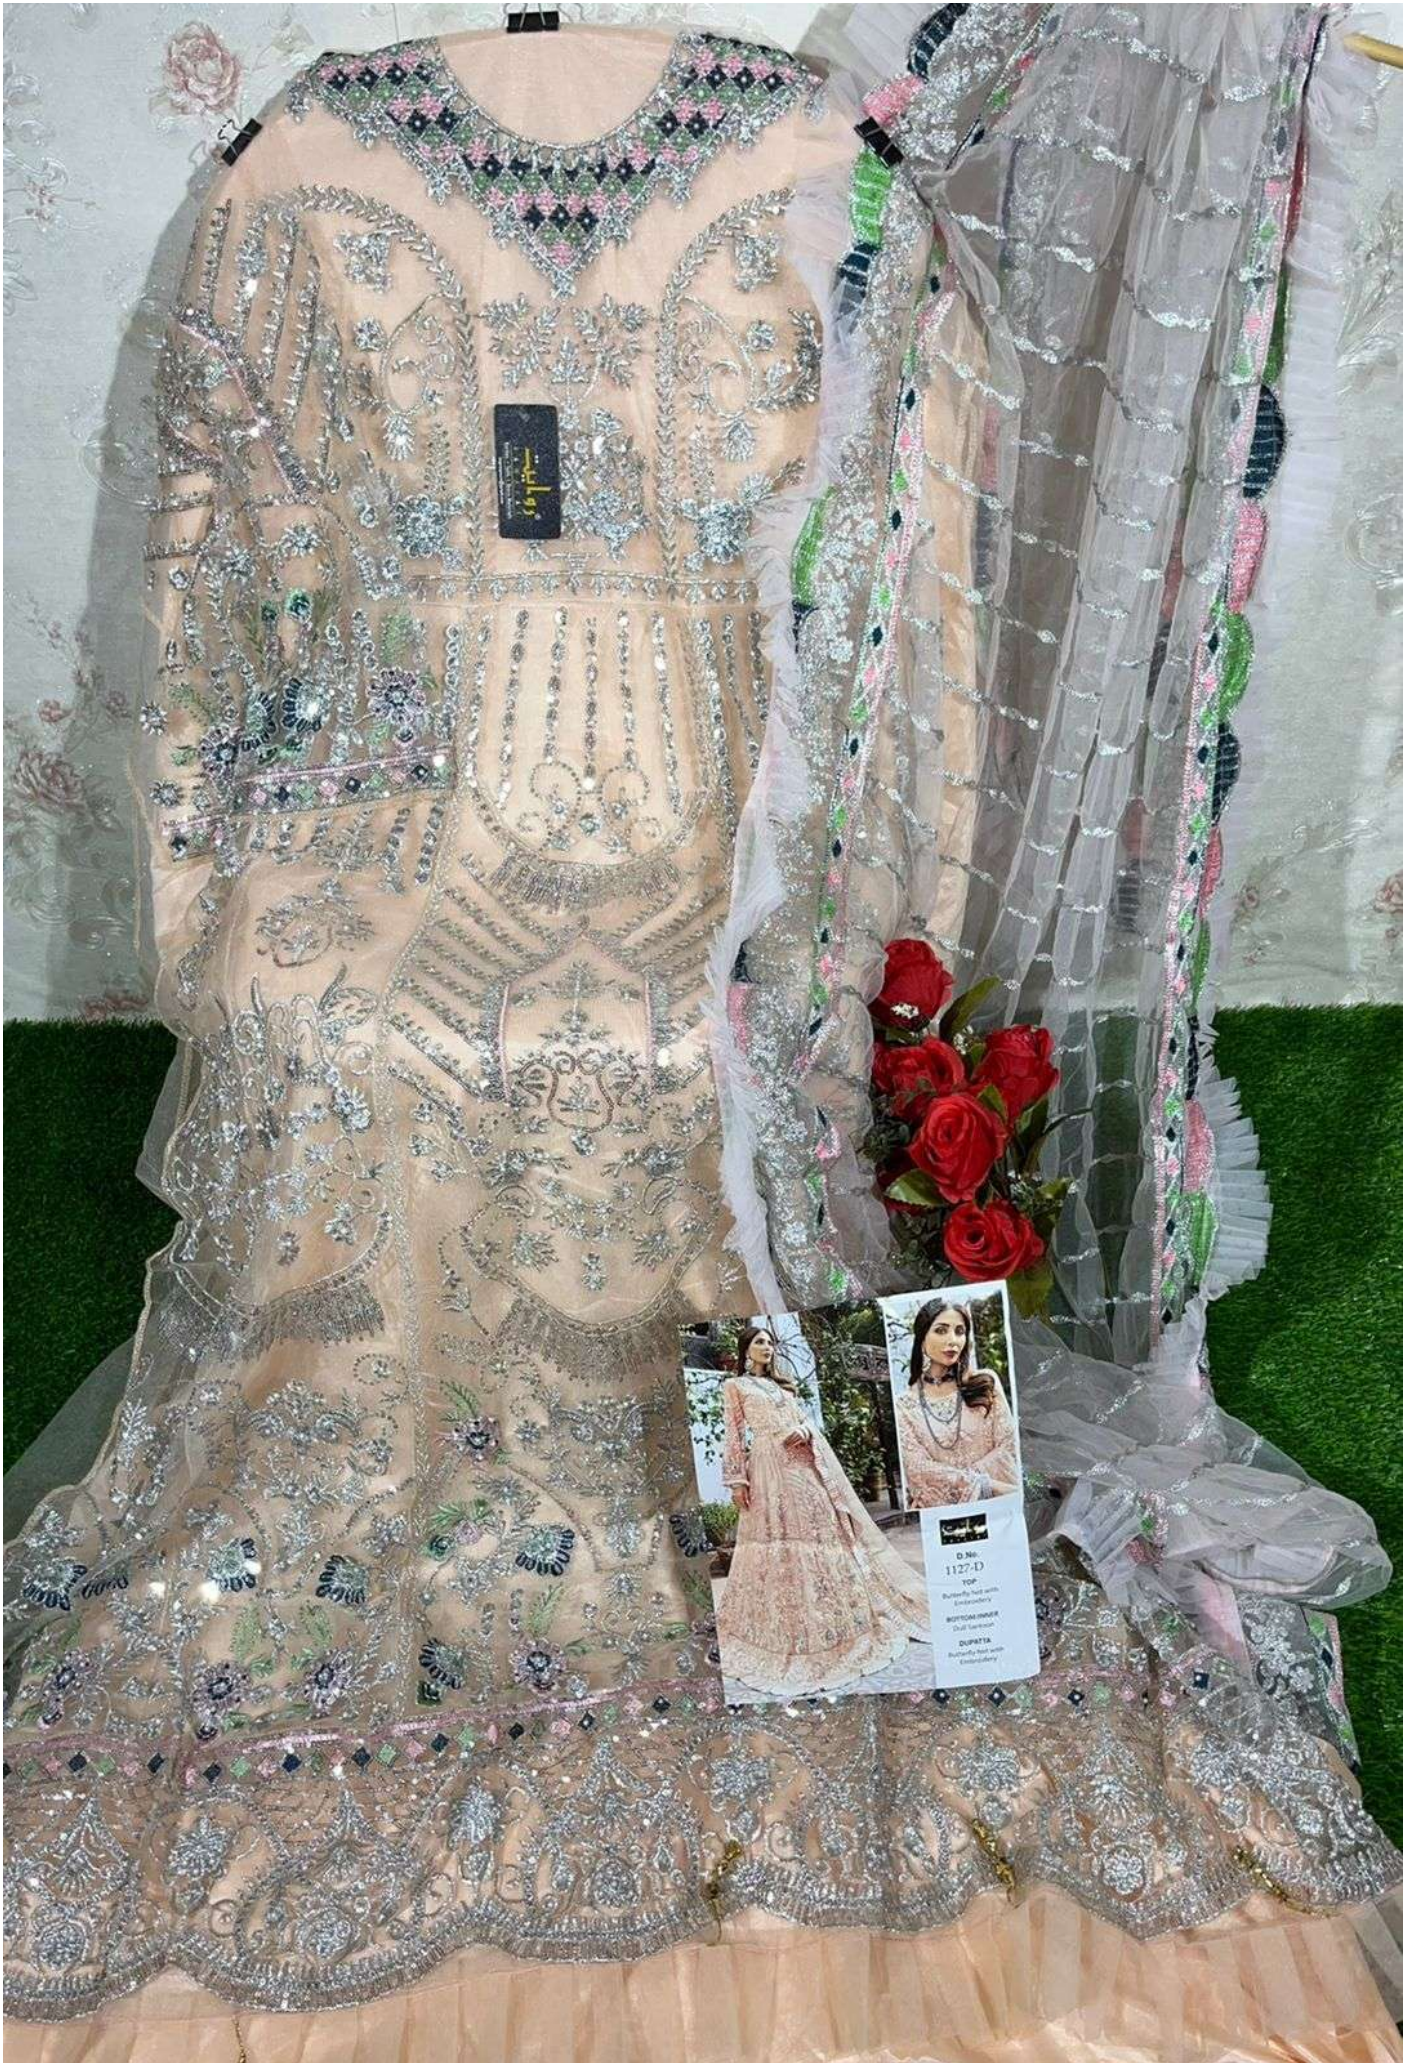

EMAAN | ADEEL
Special

روایت
R A W A Y A T

EMAAN | ADEEL
Special

روایت
RAWAYAT

D No.
112-C
TOP
Ruffled, Net with
Embroidery
BOTTOM/PANTS
Old Version
DUPPETA
Ruffled Net with
Embroidery

Small black tag with Arabic text, likely a brand or size label.

O. No.
1127-D
TOP
Butterfly net with
embroidery
BOTTOM/INNER
Full length
DUPATA
Butterfly net with
embroidery

Wardrobe

D. No.
1127-B
TOP:
Handmade Net with
Embroidery
BOTTOM: Net with
Embroidery
QUANTA:
Handmade Net with
Embroidery

سہیلی
SHEELI

D. No.
1127-A
TOP
Specially Made with
Embroidery
BOTTOM/PANNE
Soft Lenthem
DUPATTA
Beautiful with
Embroidery

EMAAN | ADEEL
Special

1127-A

1127-B

1127-C

1127-D