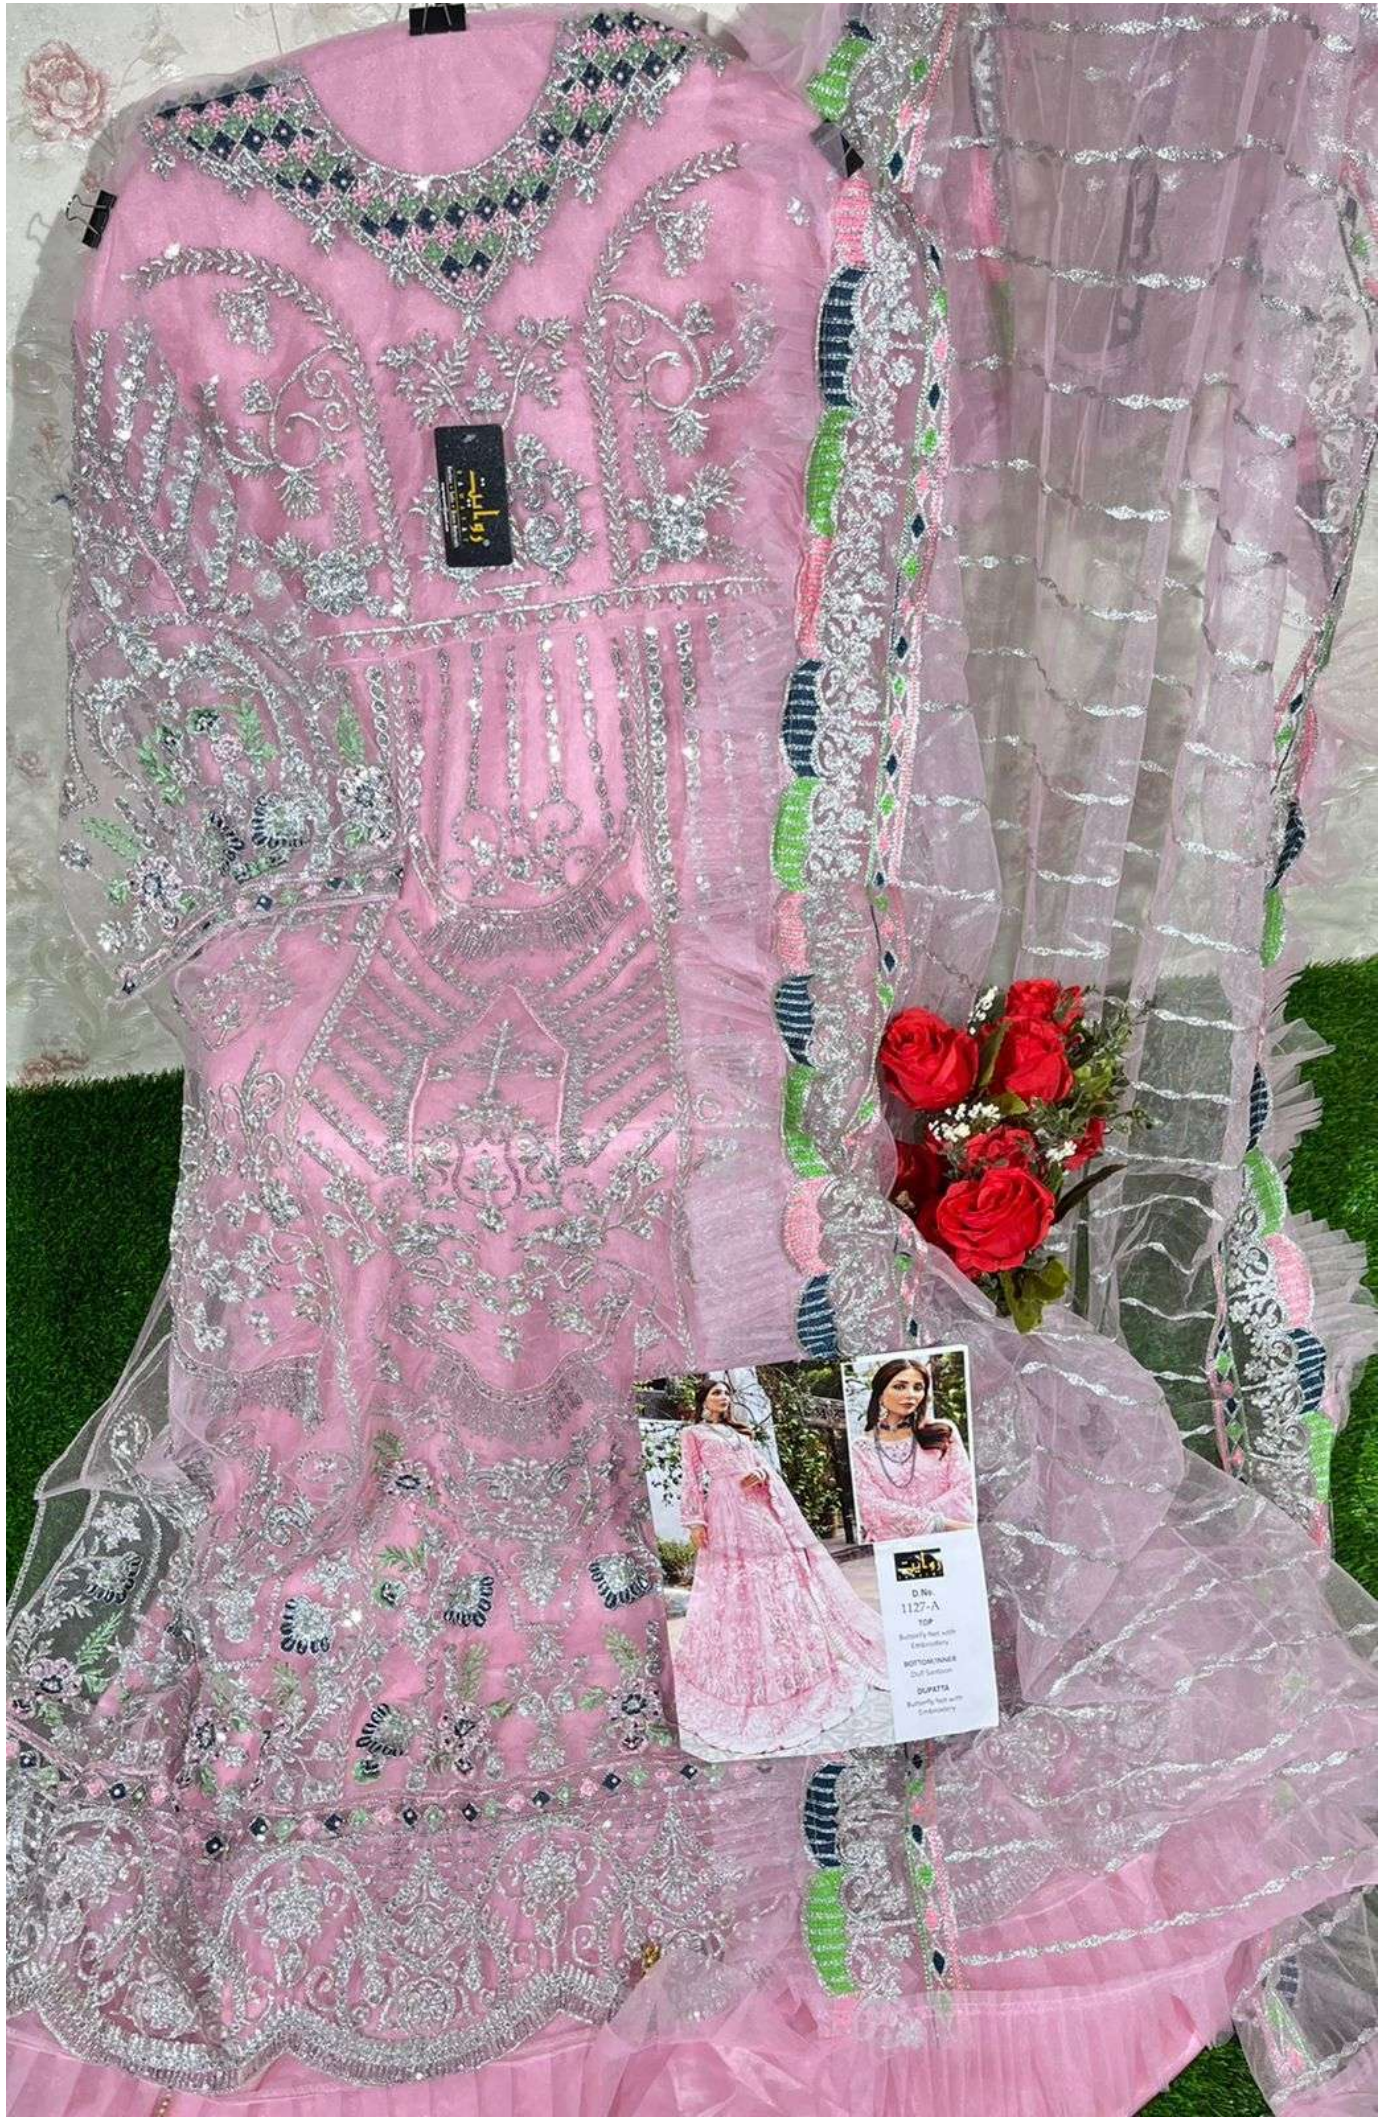

EMAAN | ADEEL
Special

روایت
RAWAYAT

EMAAN | ADEEL
Special

روایت
R A W A Y A T

D No.
112-C
TOP
Ruffled, Net with
Embroidery
BOTTOM/PANTS
Old Version
DUPPETA
Ruffled Net with
Embroidery

Small black tag with text, likely a brand or size label.

O. No. 1127-D
TOP
Butterfly net with gold embroidery
BOTTOM/INNER
Full length
DUPATA
Butterfly net with gold embroidery

Shah

D. No. 1127-B
TOP: Handmade Net with Embroidery
BOTTOM: Net with Embroidery
DUPATTA: Handmade Net with Embroidery

د.ن.و
1127-A

D. No.
1127-A
TOP
Embroidery with
Embroidery
BOTTOM/PANEE
Duff Lenthorn
DUPATTA
Embroidery with
Embroidery

EMAAN | ADEEL
Special

1127-A

1127-B

1127-C

1127-D