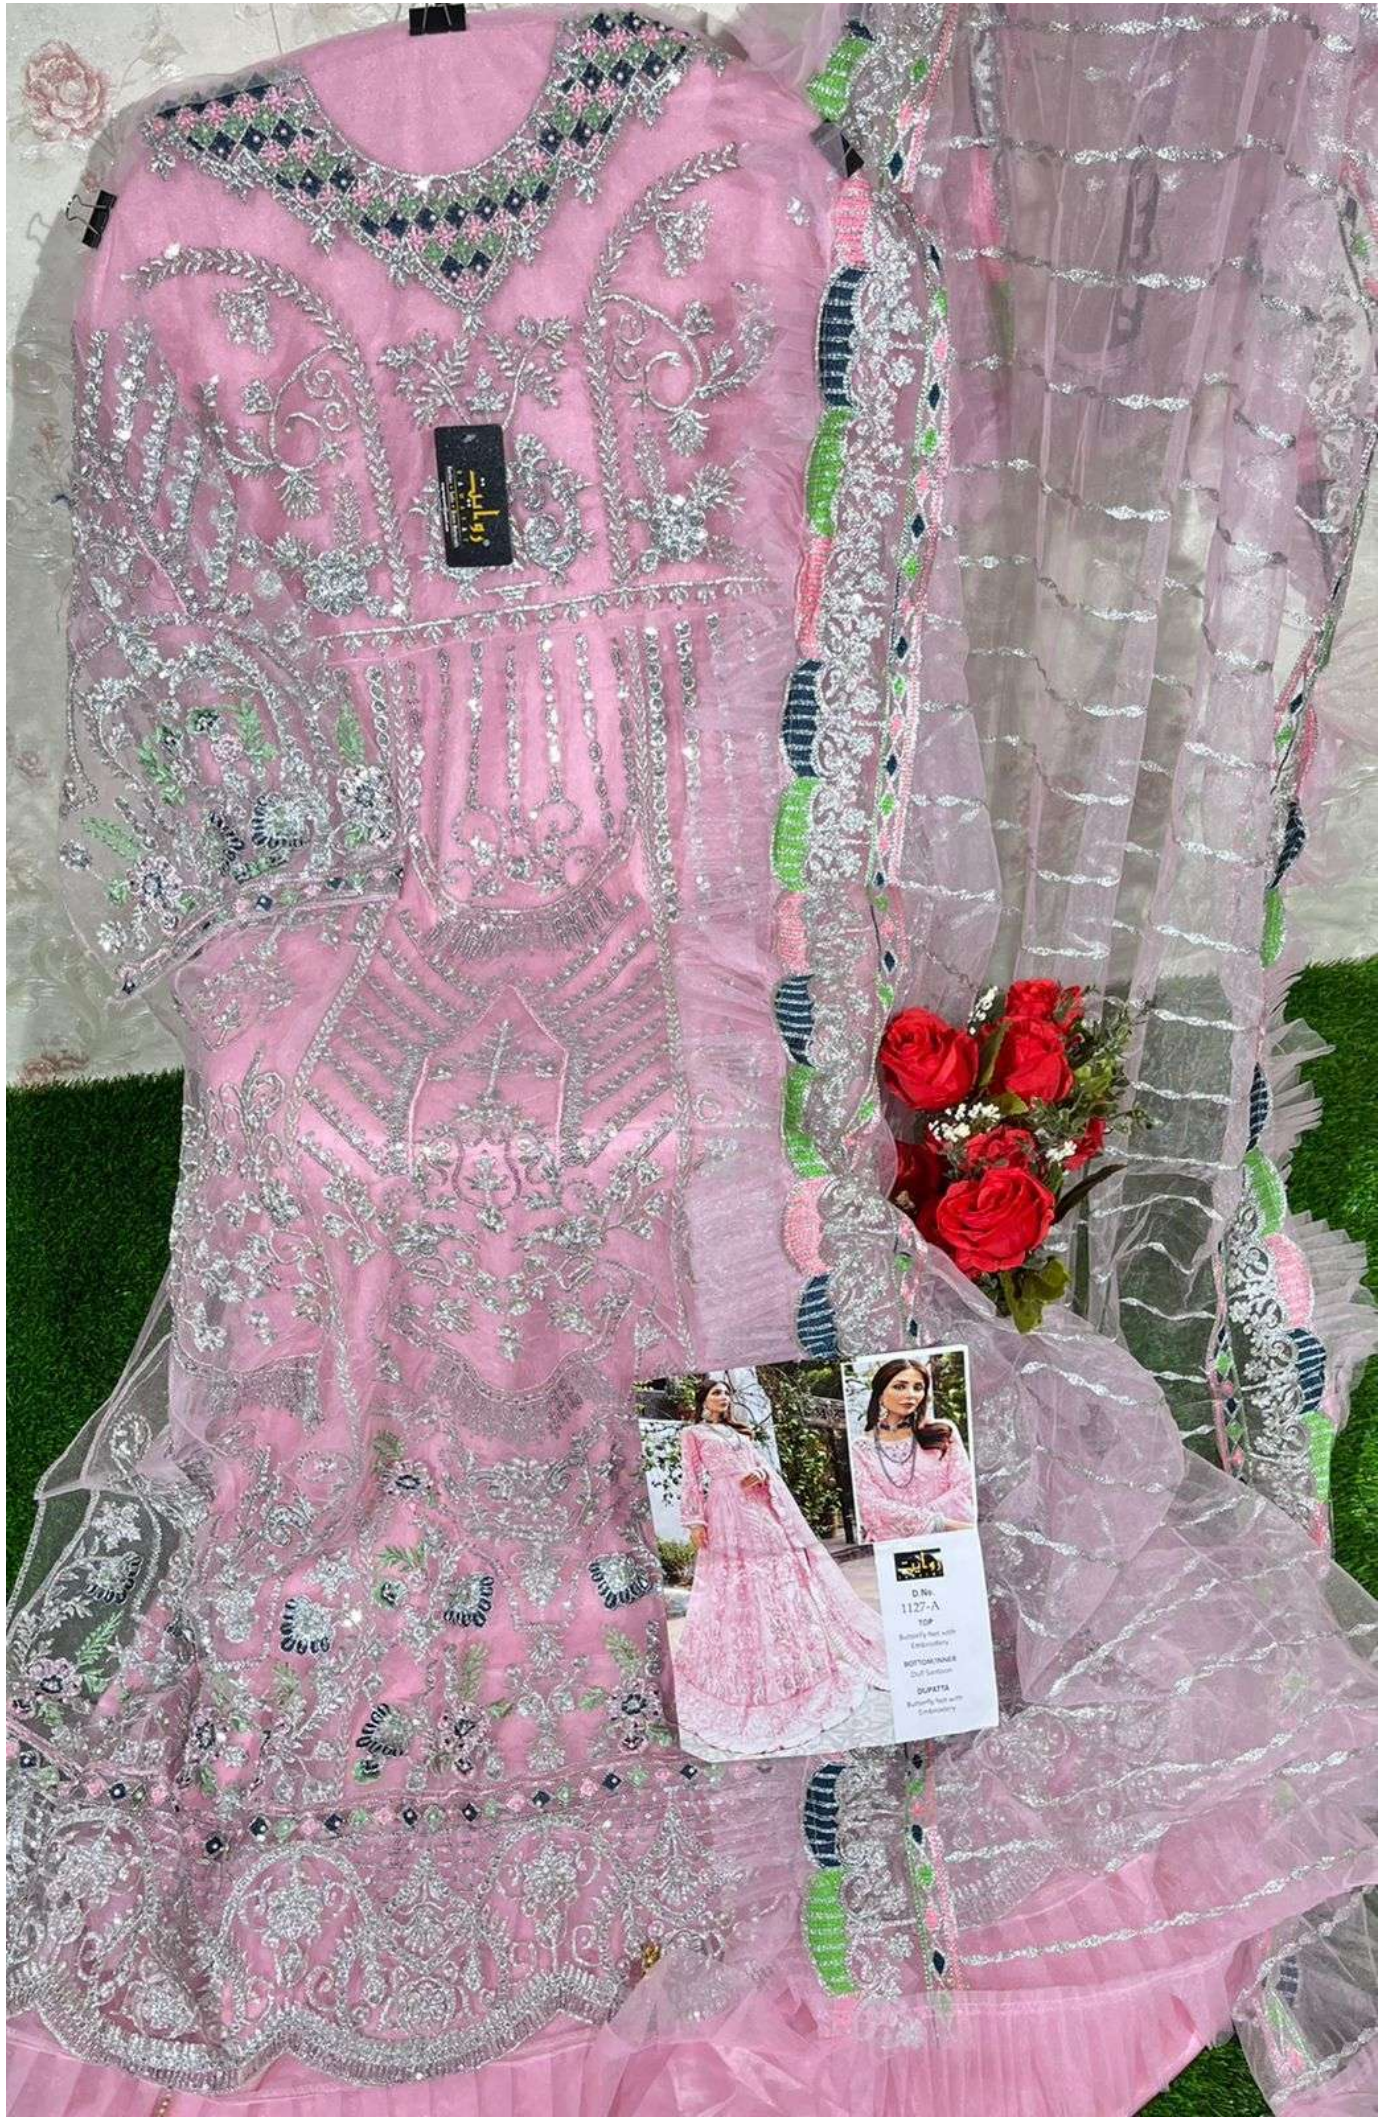

EMAAN | ADEEL
Special

روایت
R A W A Y A T

EMAAN | ADEEL
Special

روایت
RAWAYAT

D No.
112-C
TOP
Ruffled, Net with
Embroidery
BOTTOM/PANTS
Old Version
DUPPETA
Ruffled Net with
Embroidery

Small black tag with Arabic text, likely a brand or size label.

O. No.
1127-D
TOP
Butterfly net with
embroidery
BOTTOM/INNER
Full length
DUPATA
Butterfly net with
embroidery

Wardrobe

D. No.
1127-B
TOP:
Handmade Net with
Embroidery
BOTTOM: Net with
Embroidery
QUANTA:
Handmade Net with
Embroidery

سہیلی
SHEELI

D. No.
1127-A
TOP
Specially Made with
Embroidery
BOTTOM/PANNE
Soft Lenthem
DUPATTA
Beautiful with
Embroidery

EMAAN | ADEEL
Special

1127-A

1127-B

1127-C

1127-D