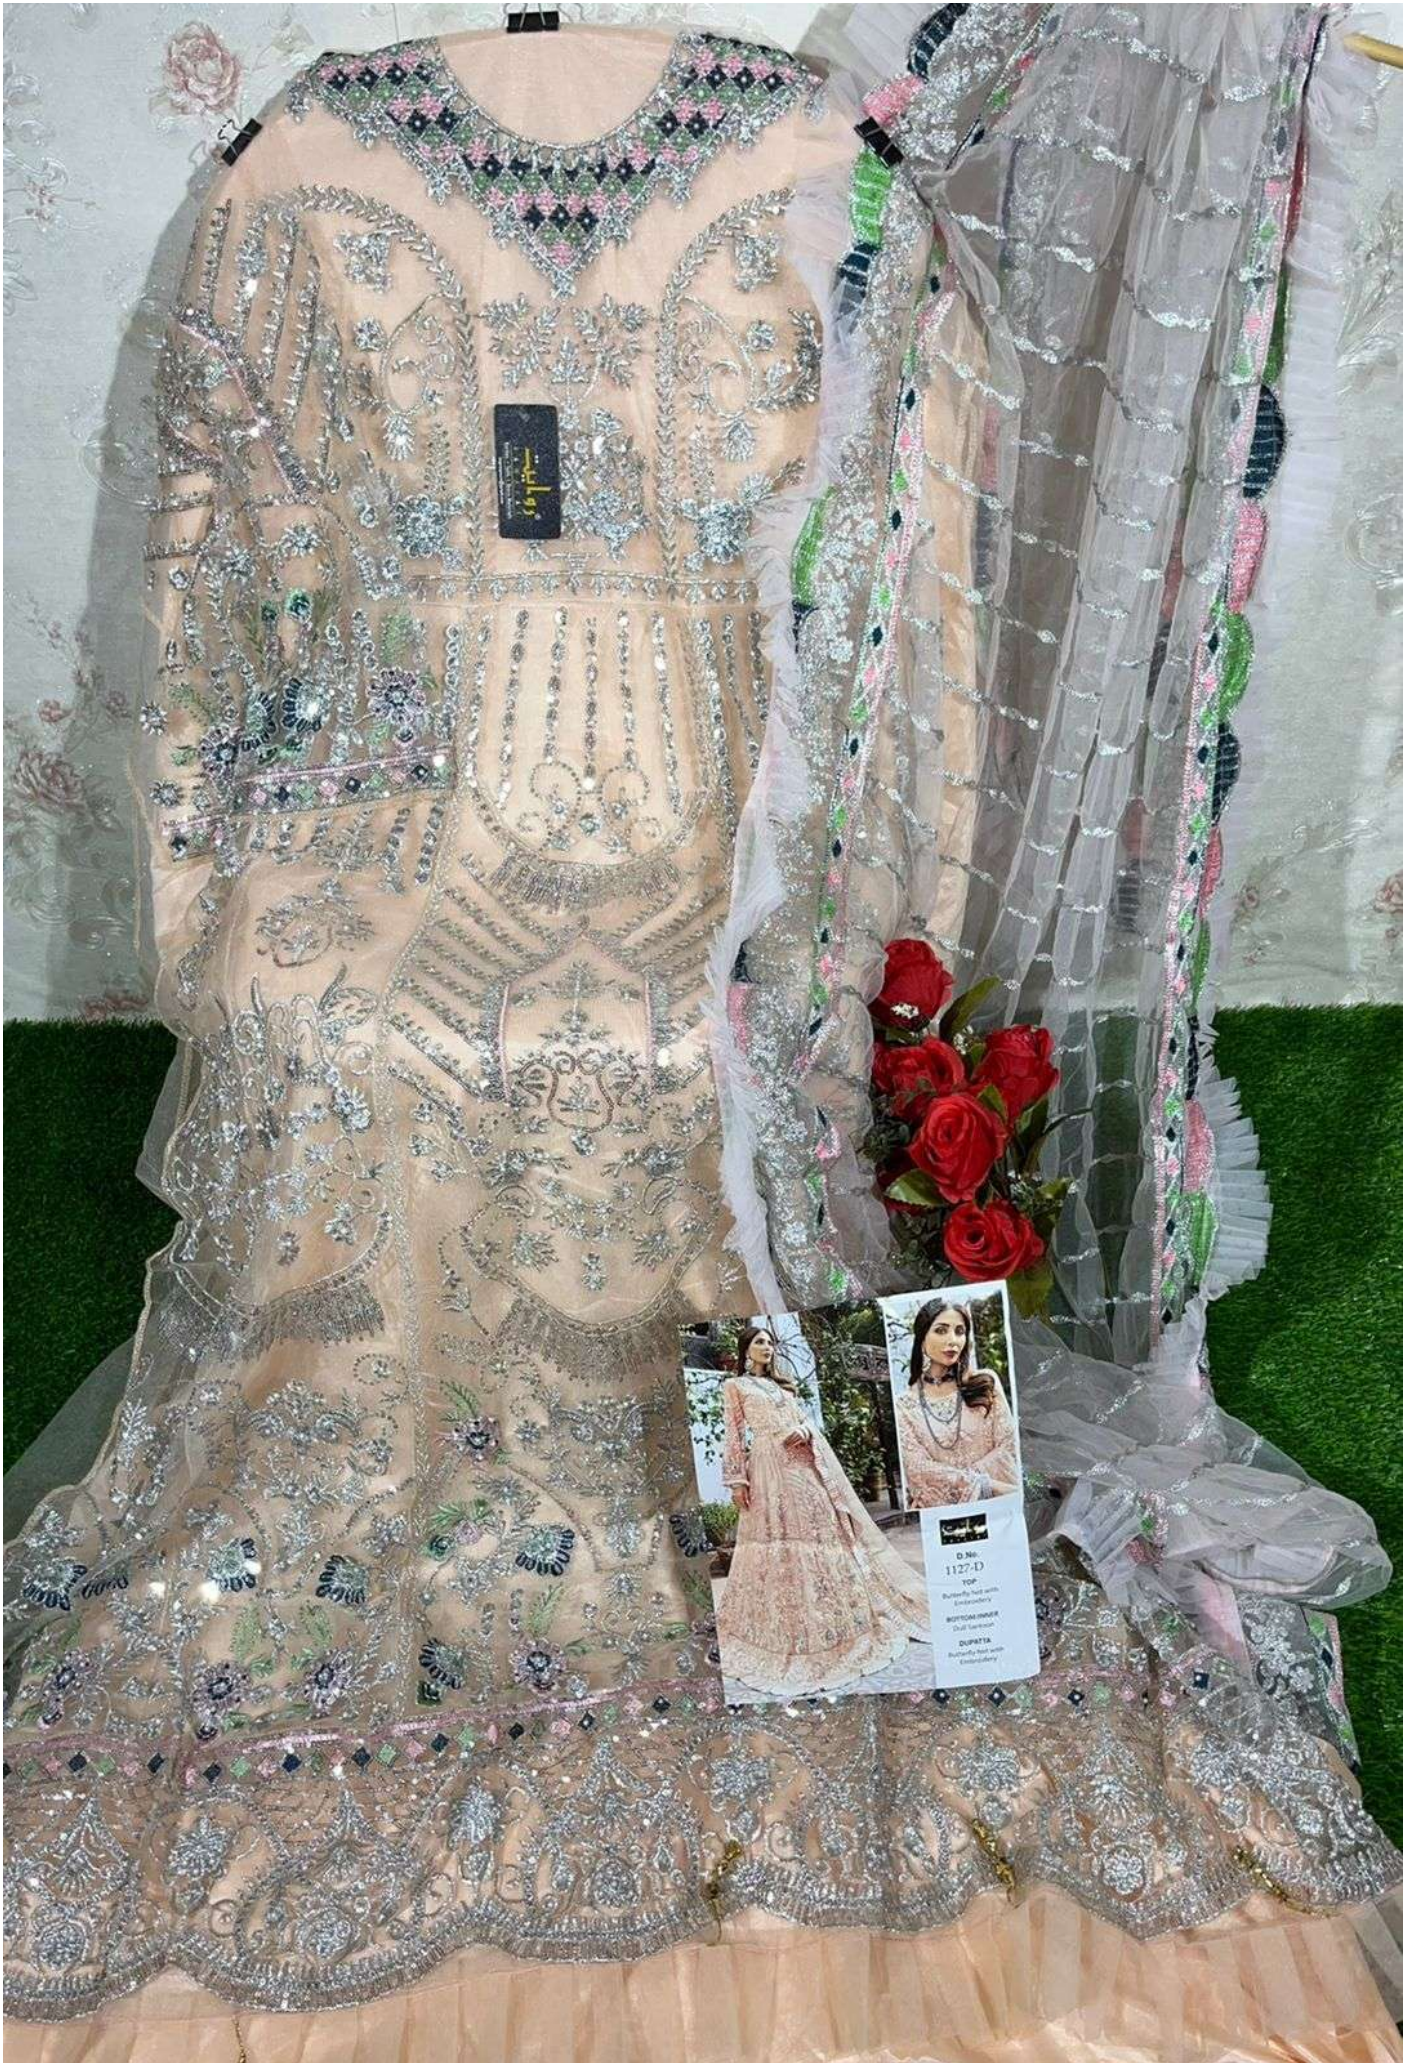

EMAAN | ADEEL
Special

روایت
RAWAYAT

EMAAN | ADEEL
Special

روایت
R A W A Y A T

D No.
112-C
TOP
Ruffled, Net with
Embroidery
BOTTOM/PANTS
Old Version
DUPPETA
Ruffled Net with
Embroidery

Small black tag with text, likely a brand or size label.

O. No. 1127-D
TOP
Butterfly net with gold embroidery
BOTTOM/INNER
Full length
DUPATA
Butterfly net with gold embroidery

Shah

D. No. 1127-B
TOP: Handmade Net with Embroidery
BOTTOM: Net with Embroidery
DUPATTA: Handmade Net with Embroidery

د.ن.و
1127-A

D. No.
1127-A
TOP
Embroidery with
Embroidery
BOTTOM/PANEE
Duff Lenthorn
DUPATTA
Embroidery with
Embroidery

EMAAN | ADEEL
Special

1127-A

1127-B

1127-C

1127-D