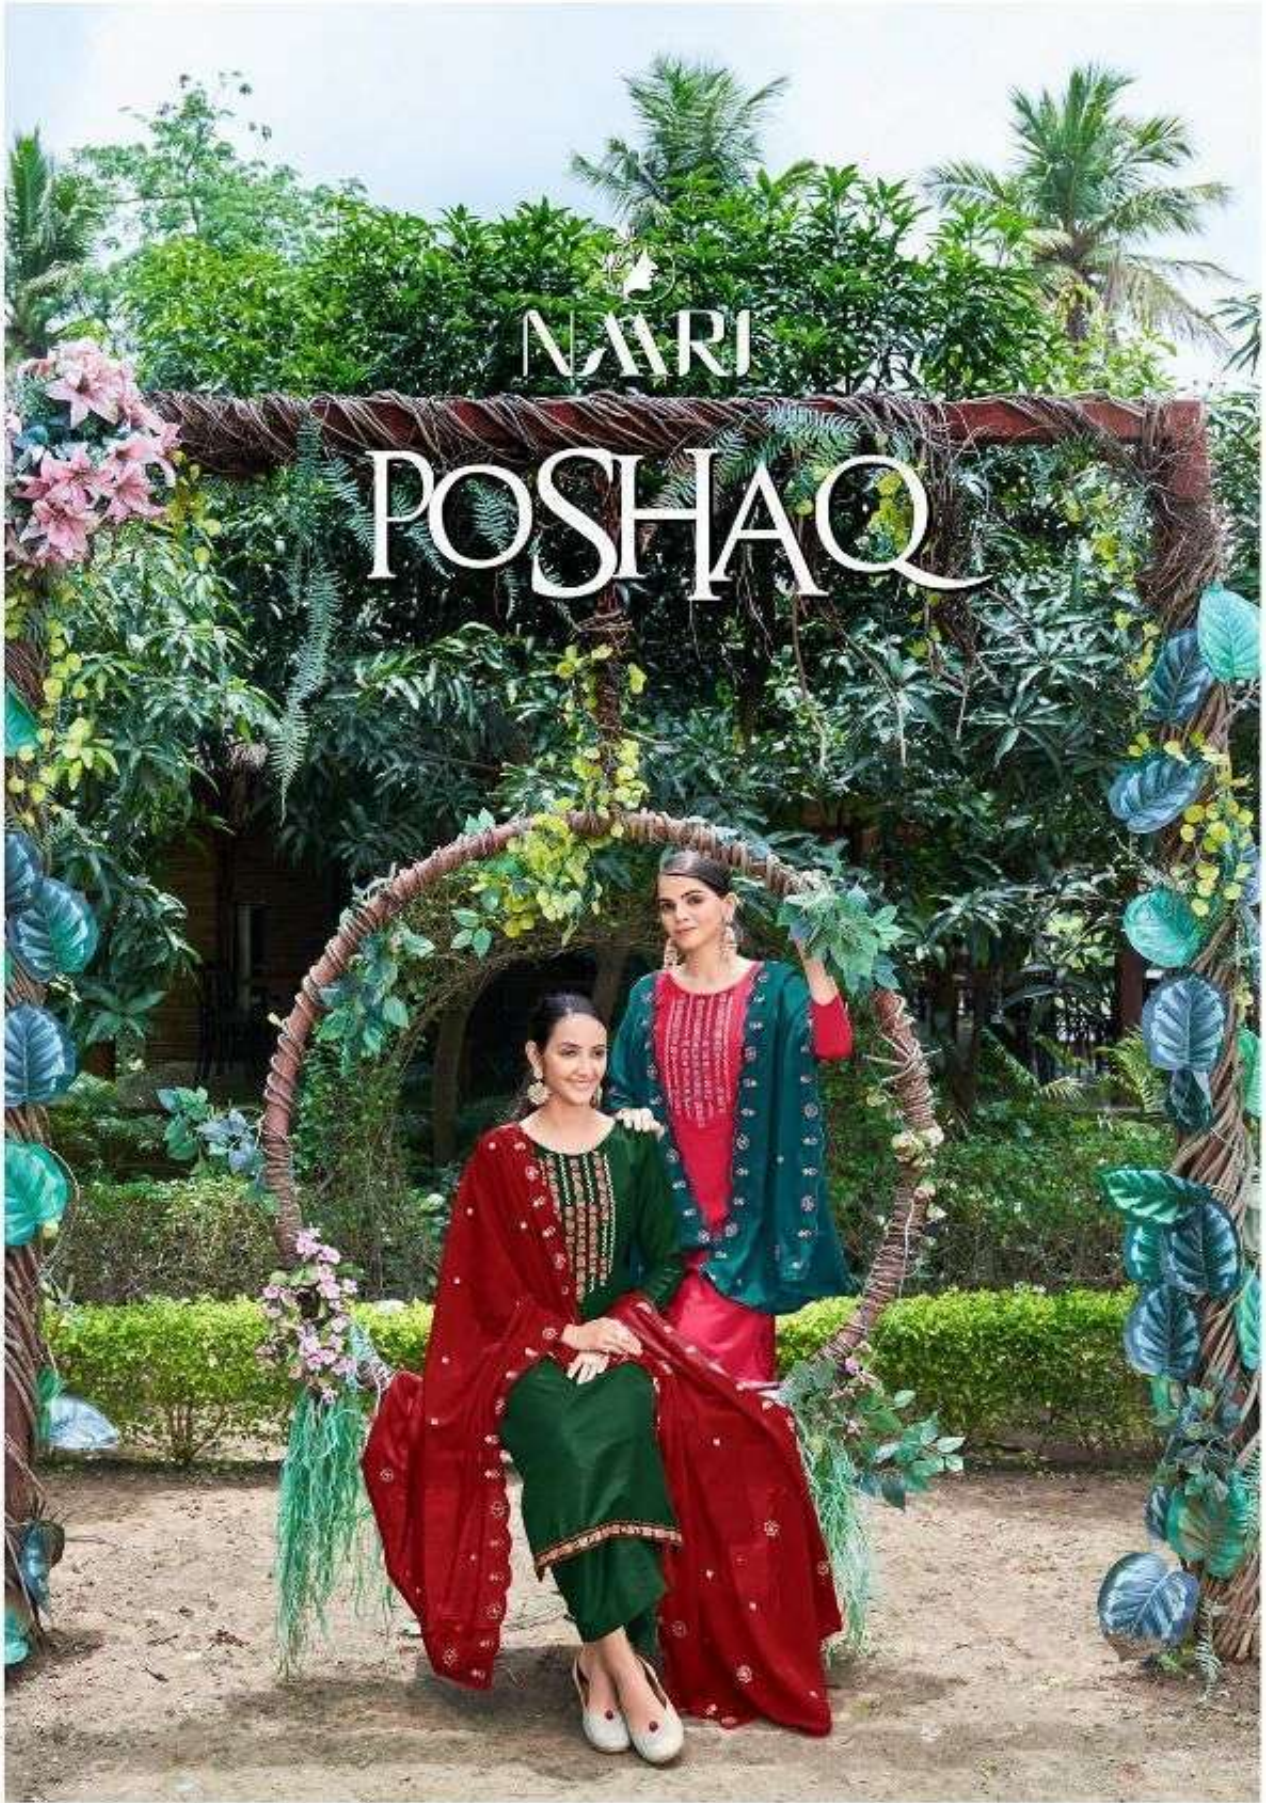

NARI

POSHAQ