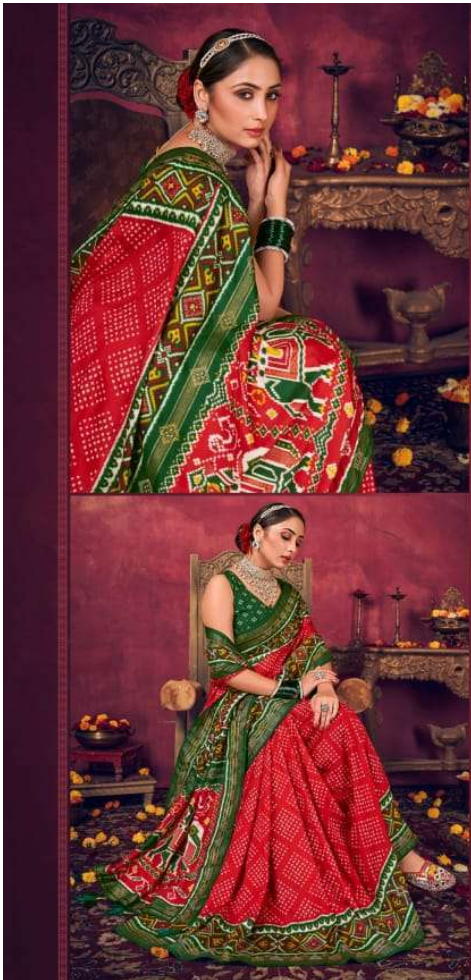

ARTFUL ELEGANCE

D.NO.4004